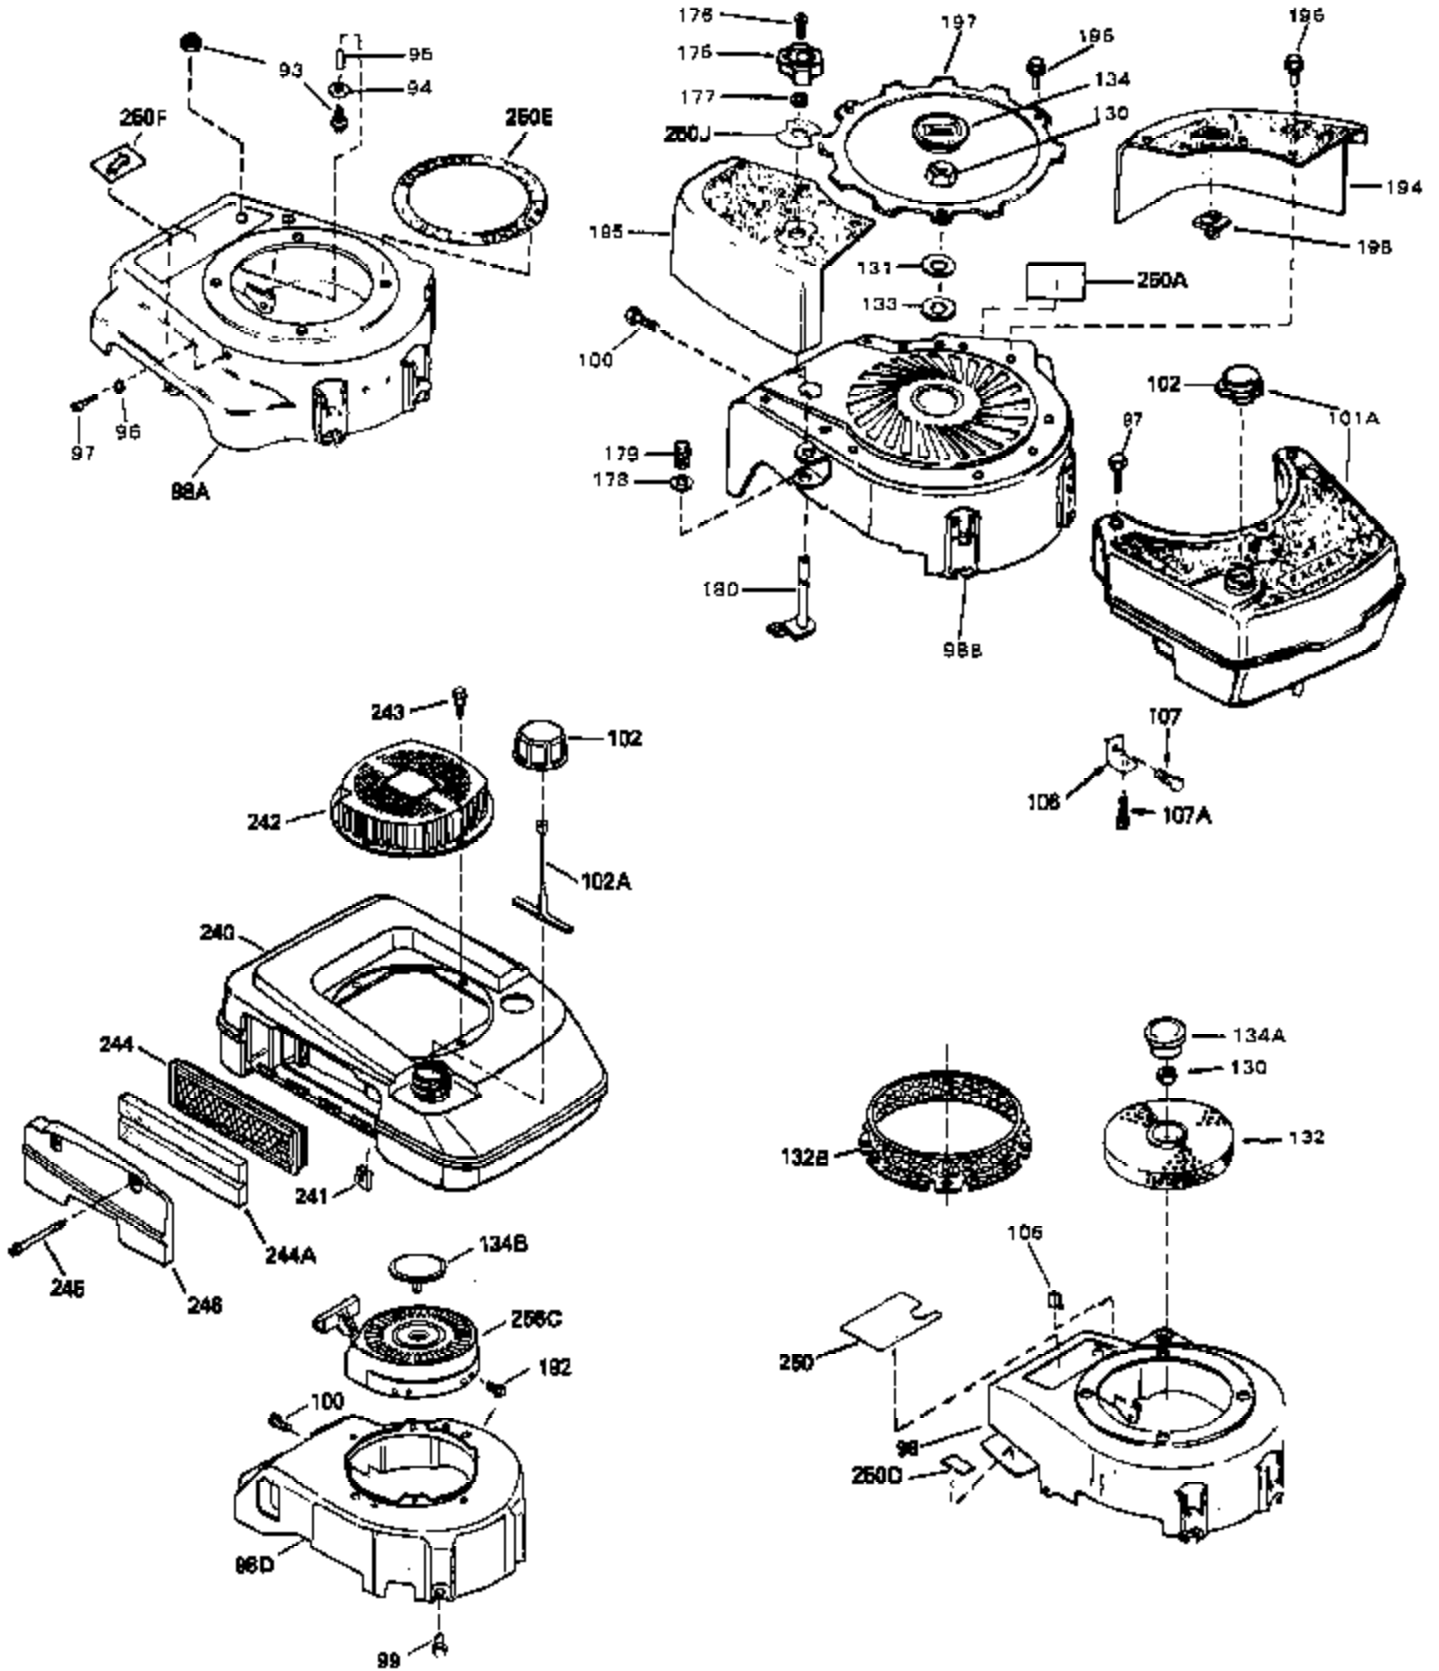

Ref #	Part Number	Qty	Description
1	34959	0	Cylinder Assy. (2-5/8" Bore)
2	26727	0	Pin, Dowel
7	33876	0	Gasket, Stator
50	34215	0	Breather Assy.
51	30200	0	Screw
52	32760	0	Gasket, Breather
63	650506	0	Screw
64	631036	0	Shutter, Throttle
65	631530	0	Shaft Assy., Throttle
66	631066	0	Spring, Return
72	650489	0	Screw
92A	34432	0	Wire, Ground (Two female & one double male)
115	610973	0	Terminal Assy.
192A	0	0	Rivet, Pop (3/16" Dia.)
192	650802	0	Screw, Hex washer hd. taptite, 1/4-20 x 5/8
256A	590531	0	Starter, Side mount rewind