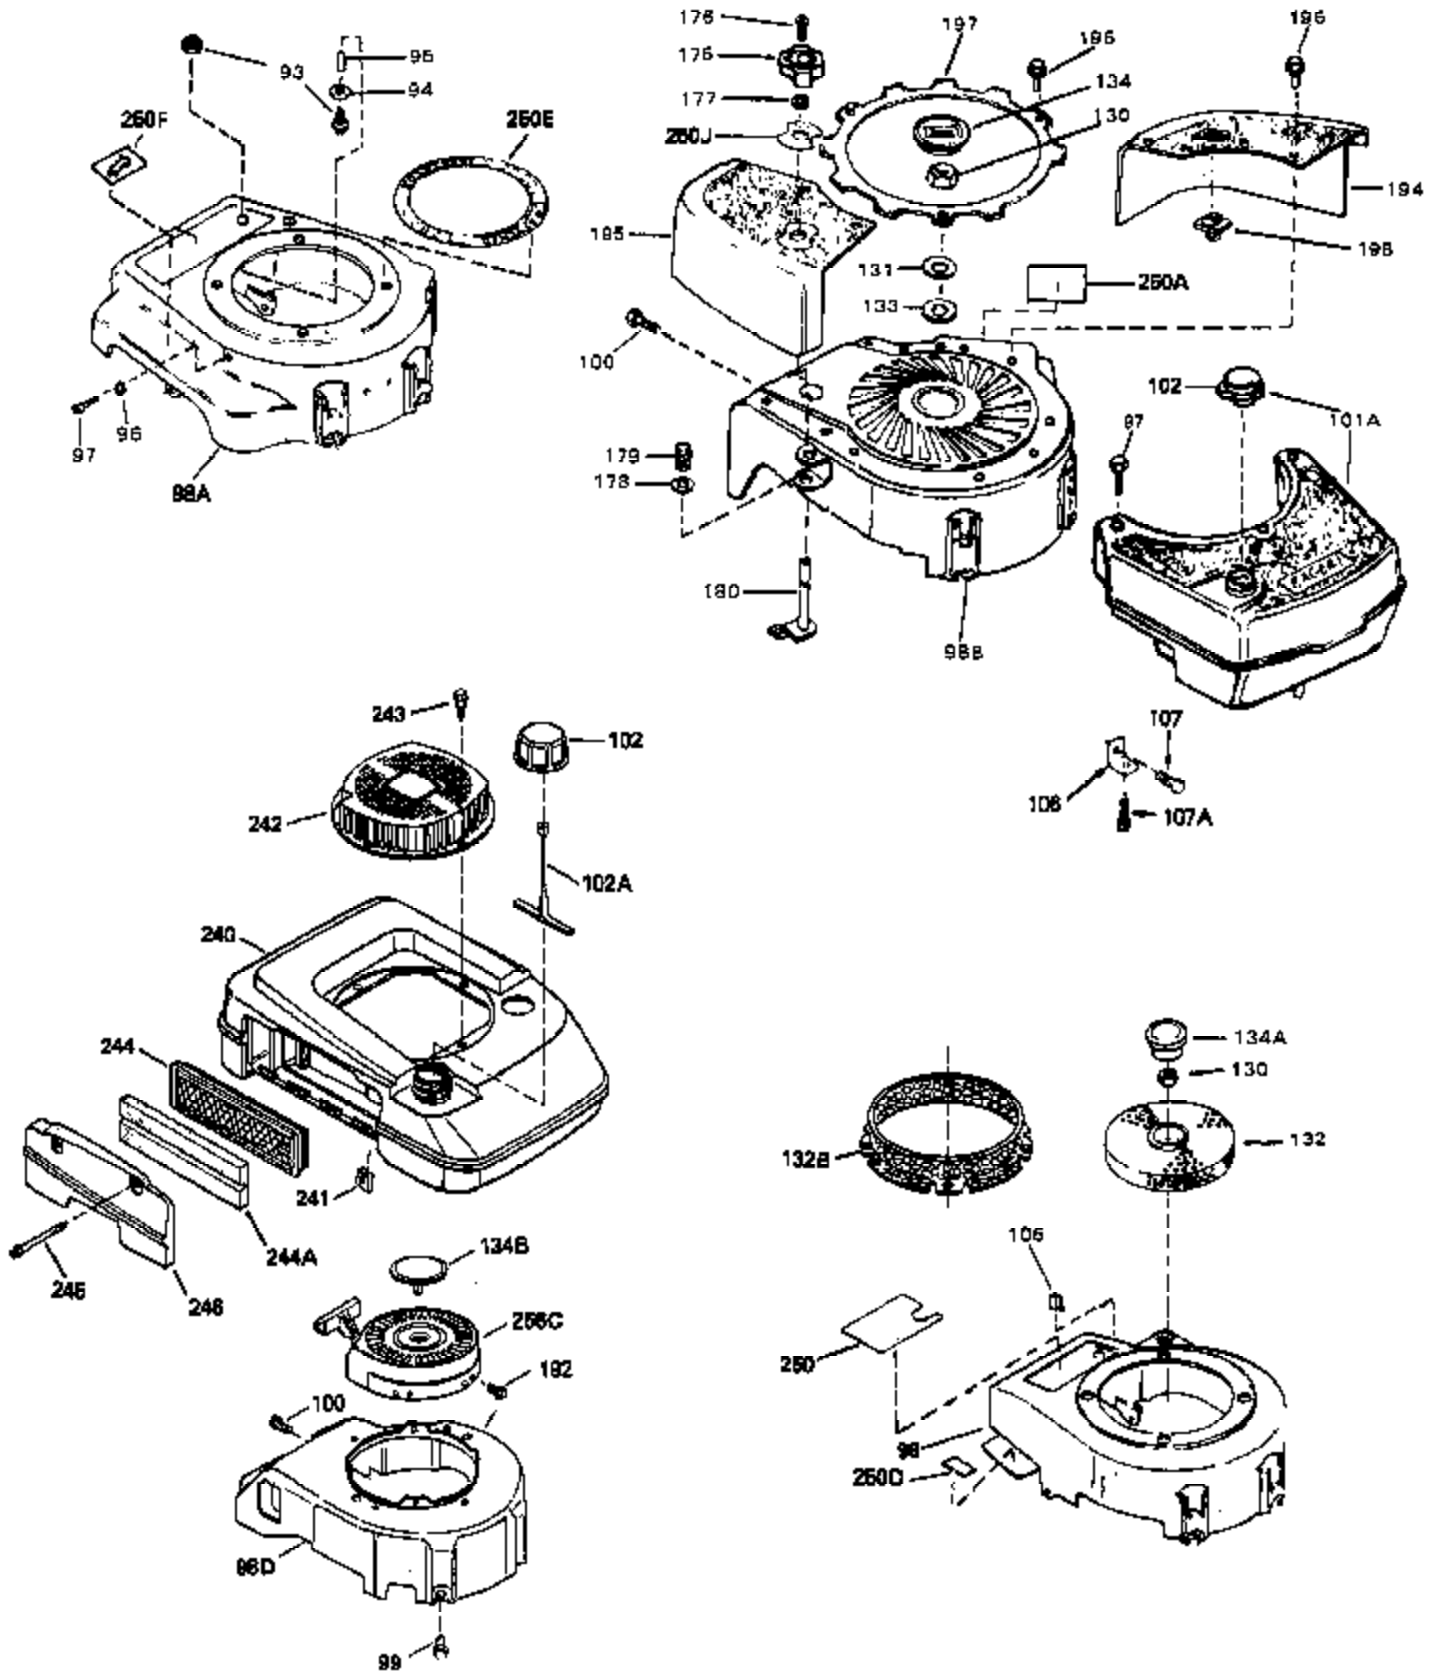

Ref #	Part Number	Qty	Description
54	34337	0	Link, Governor spring
55	32755	0	Cover, Valve spring box
56	27234	0	Gasket, Breather cover
57	650128	0	Screw
59	32649	0	Gasket, Intake
60	31384A	0	Pipe, Intake
61	6201	0	Screw
62	650451	0	Screw
67	26756	0	Gasket, Carburetor
71	29752	0	Nut
75	32972	0	Cleaner, Air
76	33168	0	Clamp, Corbin
99	650831	0	Screw, Hex washer hd. Powerlok thread,
100	30200	0	Screw
102	34118	0	Cap, Fuel filler (Red Plastic) (Spurt
102	410144B	0	Cap, Fuel filler (White Plastic) (Std.)
103	29774	0	Line, Fuel (Braided 8.25")
103	30705	0	Line, Fuel (Braided 16")
103	34357	0	Line, Fuel (Epichlorohydrin 6-3/4")
104	26460	0	Clamp, Fuel line
105A	30593	0	Clip, Magneto wire
115	610973	0	Terminal Assy.
121	792005	0	Screw, Hex hd., 1/4-20 x 2-1/2
124	650562	0	Screw
125	34265	0	Gasket, Oil fill tube
125	34282	0	"O" Ring (.612 I.D. x .812 O.D. x .103
126	34264	0	Tube Assy., Oil fill (Plastic)
127	33590	0	"O" Ring
128	34267	0	Dipstick, Oil (Twist Lock)
129	610118	0	Cover, Spark plug
130	650607	0	Nut, Flywheel
131	650815	0	Washer, Belleville
133	650791	0	Washer, Belleville
161	34353	0	Primer Assy.
162	32180C	0	Line, Primer
192A	0	0	Rivet, Pop (3/16" Dia.)
201	730207	0	Magneto-to-Solid State Conversion Kit
251	631021	0	Inlet Needle, Seat & Clip Assy.
255	632070	0	Carburetor
258	33238C	0	Gasket Set

Ref #	Part Number	Qty	Description
1	33404A	0	Cylinder Assy. (2-5/8" Bore)
2	26727	0	Pin, Dowel
7	33876	0	Gasket, Stator
50	34215	0	Breather Assy.
51	30200	0	Screw
52	32760	0	Gasket, Breather
63	650506	0	Screw
64	631036	0	Shutter, Throttle
65	631530	0	Shaft Assy., Throttle
66	631066	0	Spring, Return
72	650489	0	Screw
92A	34231	0	Wire, Ground (One female fitting & one
115	610973	0	Terminal Assy.
192A	0	0	Rivet, Pop (3/16" Dia.)
192	650802	0	Screw, Hex washer hd. taptite, 1/4-20 x 5/8
252	30548B	0	Condenser
253	30547A	0	Contact Assy., Breaker
254	610793A	0	Magneto, Tecumseh (w/ring gear)
256A	590531	0	Starter, Side mount rewind