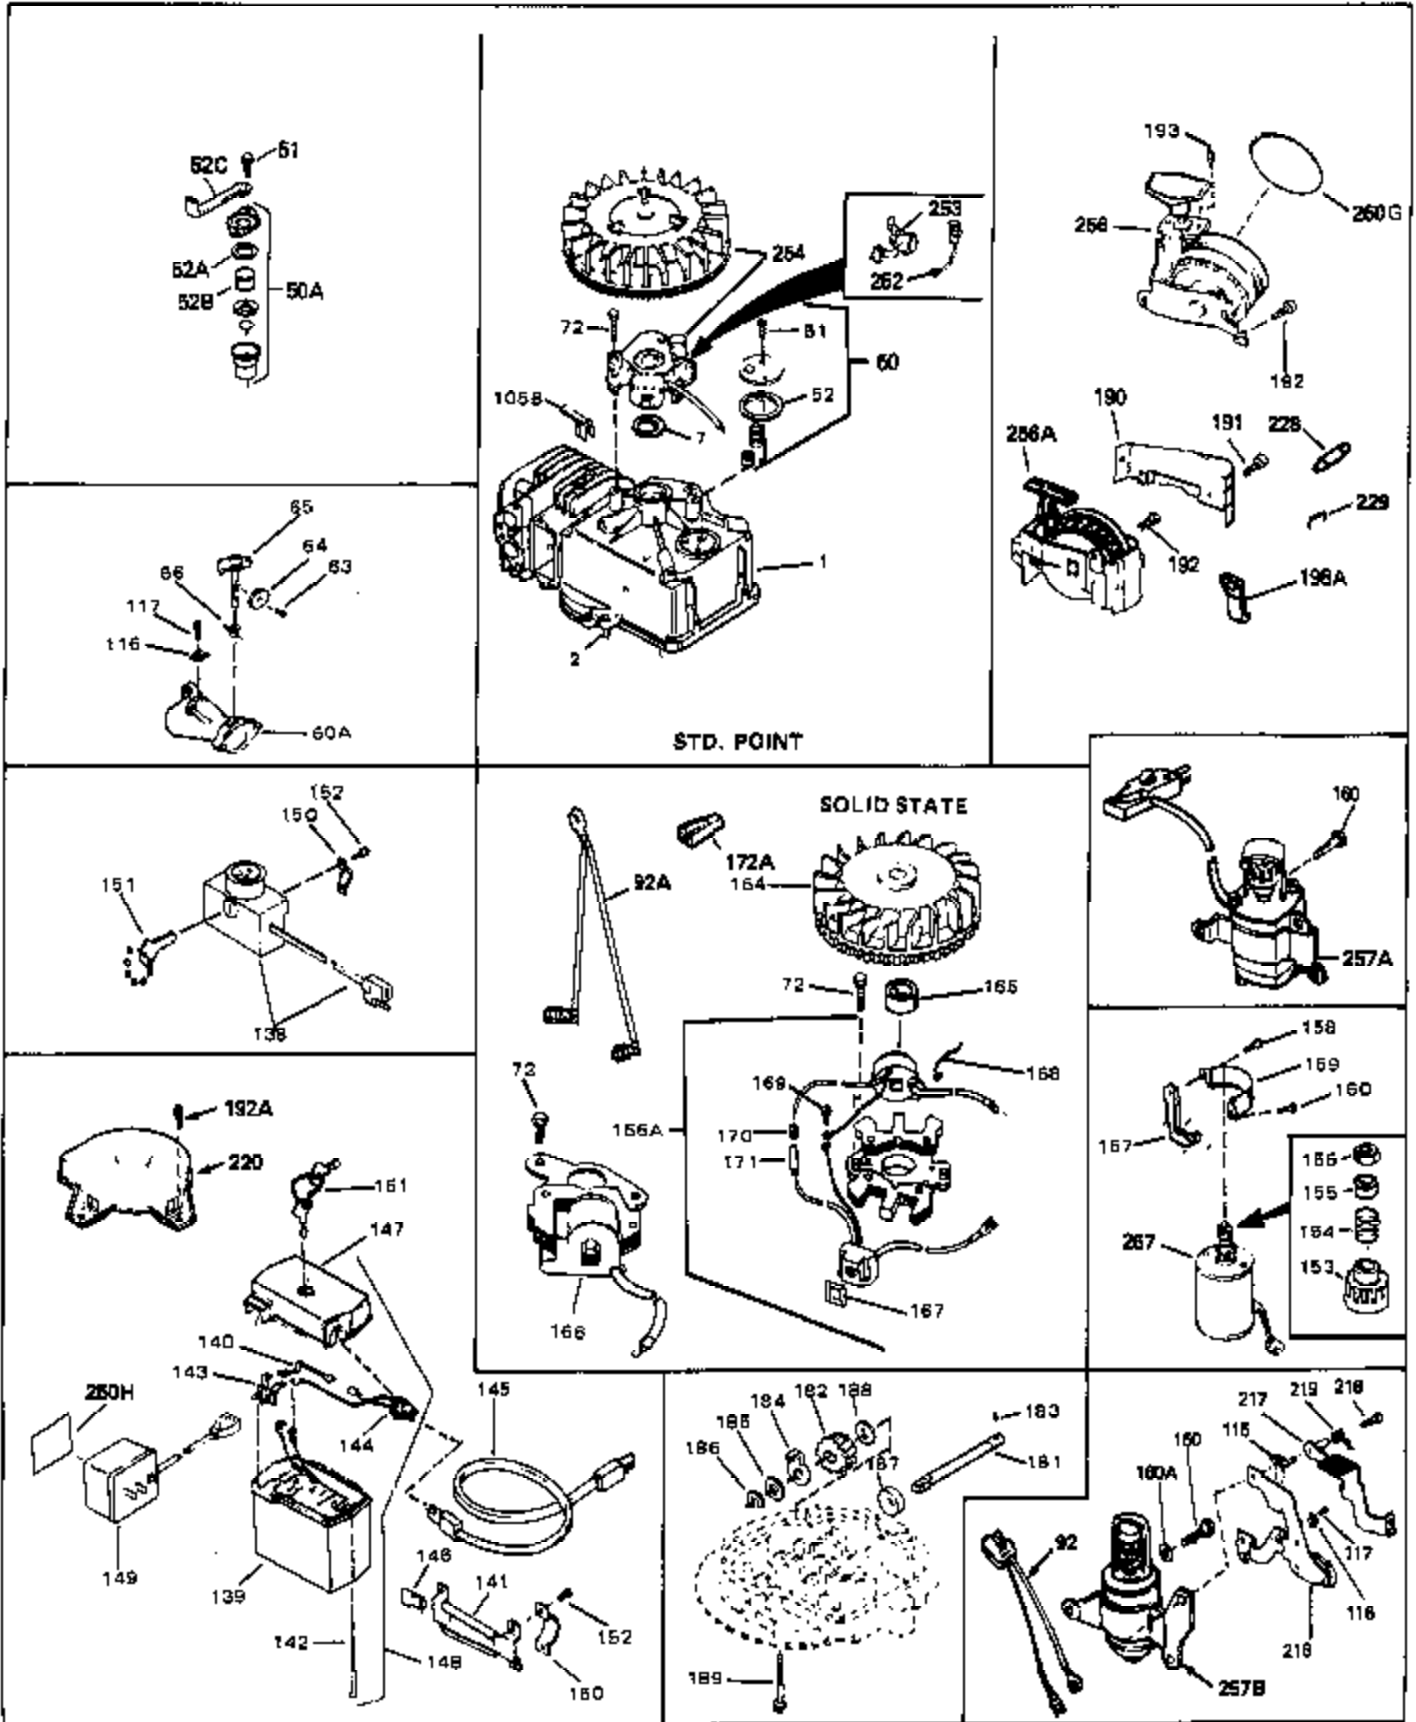

Ref #	Part Number	Qty	Description
54	34337	0	Link, Governor spring
55	32755	0	Cover, Valve spring box
56	27234	0	Gasket, Breather cover
57	650128	0	Screw
59	32649	0	Gasket, Intake
60	31384A	0	Pipe, Intake
61	6201	0	Screw
62	650451	0	Screw
67	26756	0	Gasket, Carburetor
71	29752	0	Nut
75	32972	0	Cleaner, Air
76	33168	0	Clamp, Corbin
99	650831	0	Screw, Hex washer hd. Powerlok thread,
100	30200	0	Screw
102	34118	0	Cap, Fuel filler (Red Plastic) (Spurt
102	410144B	0	Cap, Fuel filler (White Plastic) (Std.)
103	29774	0	Line, Fuel (Braided 8.25")
103	30705	0	Line, Fuel (Braided 16")
103	34357	0	Line, Fuel (Epichlorohydrin 6-3/4")
104	26460	0	Clamp, Fuel line
105A	30593	0	Clip, Magneto wire
115	610973	0	Terminal Assy.
121	792005	0	Screw, Hex hd., 1/4-20 x 2-1/2
124	650562	0	Screw
125	34265	0	Gasket, Oil fill tube
125	34282	0	"O" Ring (.612 I.D. x .812 O.D. x .103
126	34264	0	Tube Assy., Oil fill (Plastic)
127	33590	0	"O" Ring
128	34267	0	Dipstick, Oil (Twist Lock)
129	610118	0	Cover, Spark plug
130	650607	0	Nut, Flywheel
131	650815	0	Washer, Belleville
133	650791	0	Washer, Belleville
161	34353	0	Primer Assy.
162	32180C	0	Line, Primer
192A	0	0	Rivet, Pop (3/16" Dia.)
201	730207	0	Magneto-to-Solid State Conversion Kit
251	631021	0	Inlet Needle, Seat & Clip Assy.
255	632070	0	Carburetor
258	33238C	0	Gasket Set

Ref #	Part Number	Qty	Description
1	33404A	0	Cylinder Assy. (2-5/8" Bore)
2	26727	0	Pin, Dowel
7	33876	0	Gasket, Stator
50	34215	0	Breather Assy.
51	30200	0	Screw
52	32760	0	Gasket, Breather
63	650506	0	Screw
64	631036	0	Shutter, Throttle
65	631530	0	Shaft Assy., Throttle
66	631066	0	Spring, Return
72	650489	0	Screw
92A	34231	0	Wire, Ground (One female fitting & one
115	610973	0	Terminal Assy.
192A	0	0	Rivet, Pop (3/16" Dia.)
192	650802	0	Screw, Hex washer hd. taptite, 1/4-20 x 5/8
252	30548B	0	Condenser
253	30547A	0	Contact Assy., Breaker
254	610793A	0	Magneto, Tecumseh (w/ring gear)
256A	590531	0	Starter, Side mount rewind