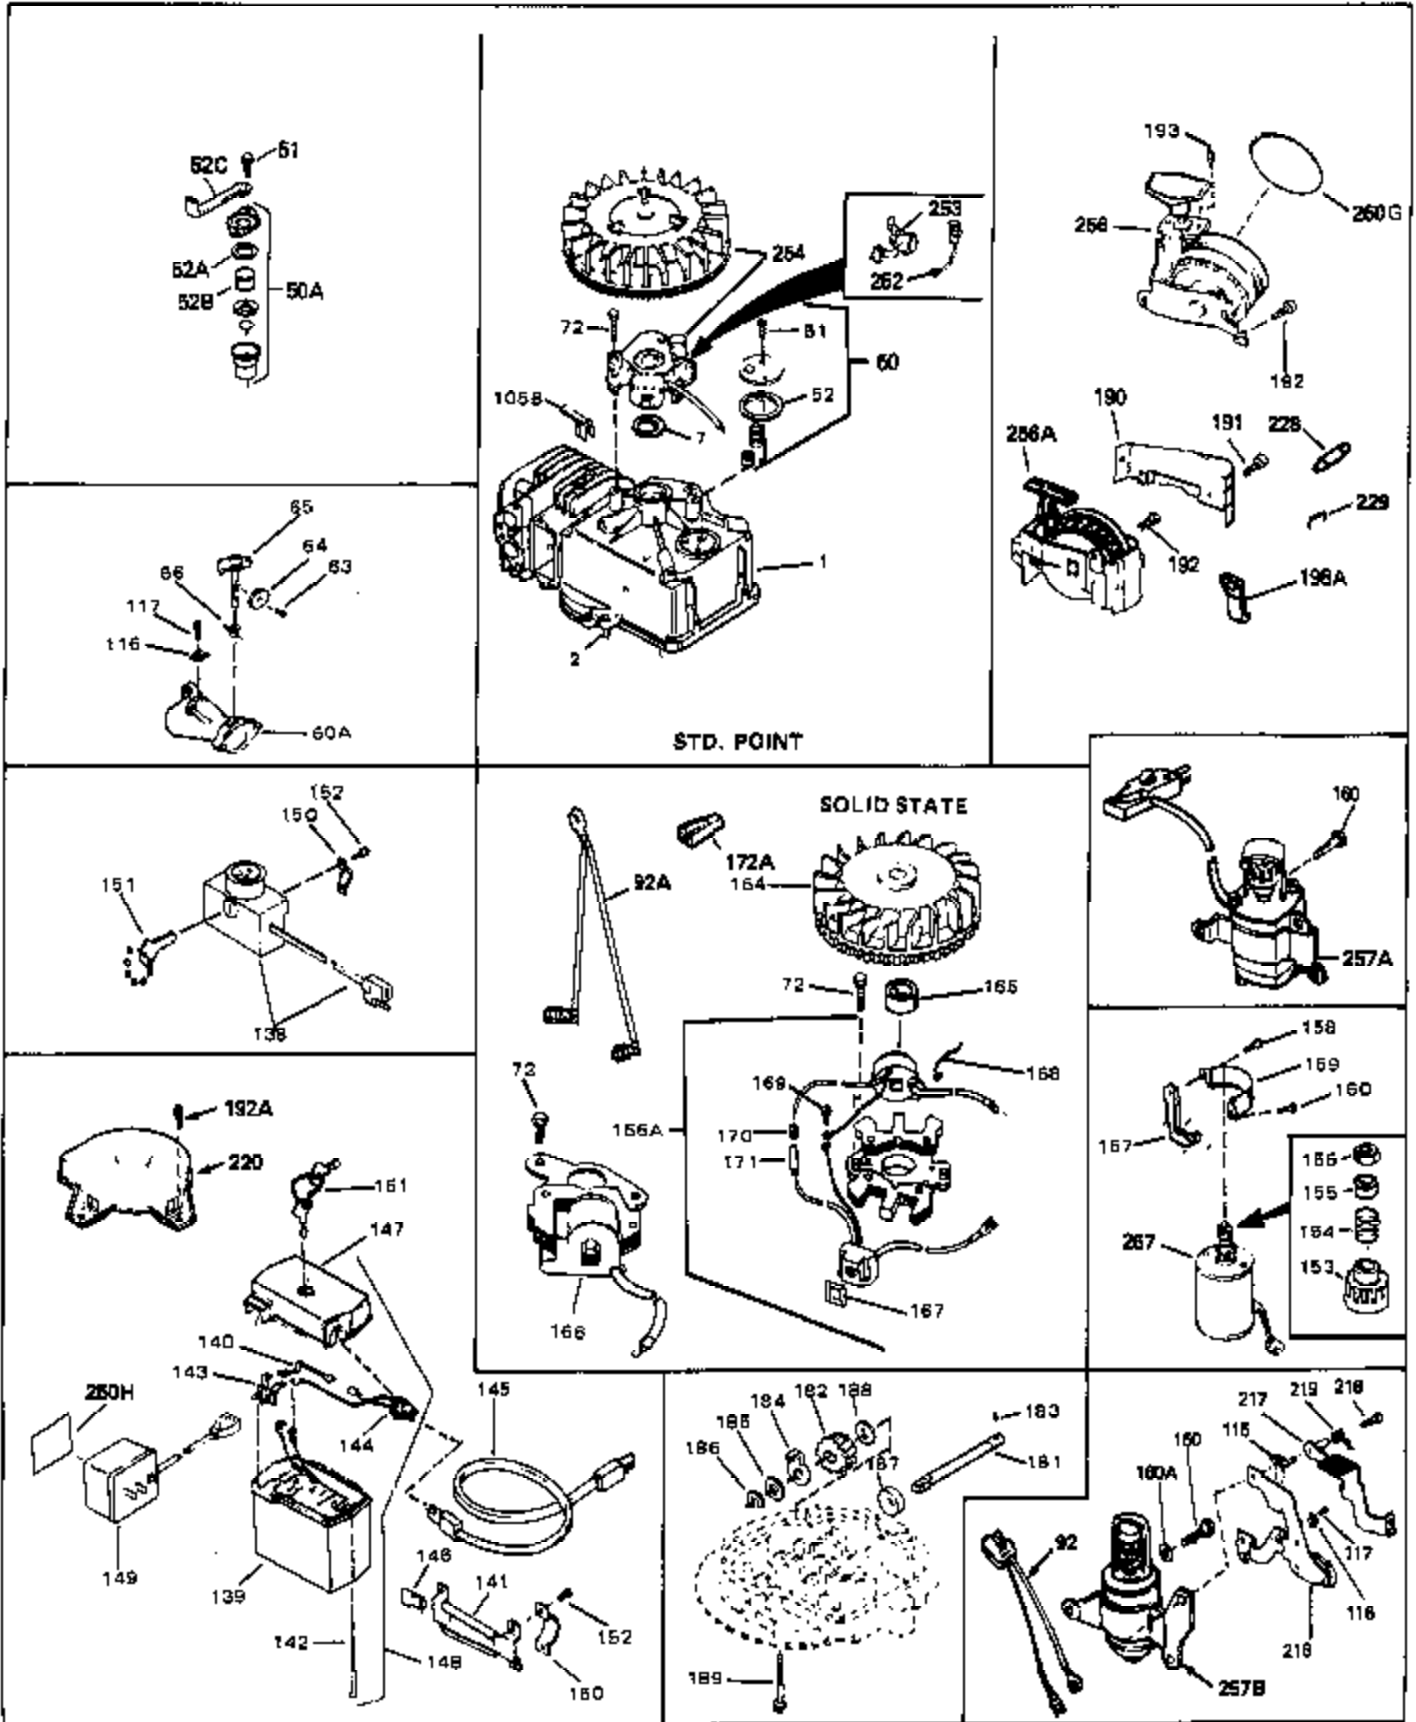

Ref #	Part Number	Qty	Description
1	33404A	0	Cylinder Assy. (2-5/8" Bore)
2	26727	0	Pin, Dowel
7	33876	0	Gasket, Stator
50	34215	0	Breather Assy.
51	30200	0	Screw
52	32760	0	Gasket, Breather
63	650506	0	Screw
64	631036	0	Shutter, Throttle
65	631530	0	Shaft Assy., Throttle
66	631066	0	Spring, Return
72	650489	0	Screw
92A	34231	0	Wire, Ground (One female fitting & one
115	610973	0	Terminal Assy.
181	33774	0	Shaft, P.T.O.
182	33401	0	Gear, Worm
184	31745	0	Washer, Tang
185	31787	0	Washer, Flat
186	31749	0	Ring, Retaining
187	31744	0	Seal, Oil
188	31747	0	Washer, Thrust
189	650492	0	Screw
192A	0	0	Rivet, Pop (3/16" Dia.)
192	650802	0	Screw, Hex washer hd. taptite, 1/4-20 x 5/8
252	30548B	0	Condenser
253	30547A	0	Contact Assy., Breaker
254	610793A	0	Magneto, Tecumseh (w/ring gear)
256A	590531	0	Starter, Side mount rewind