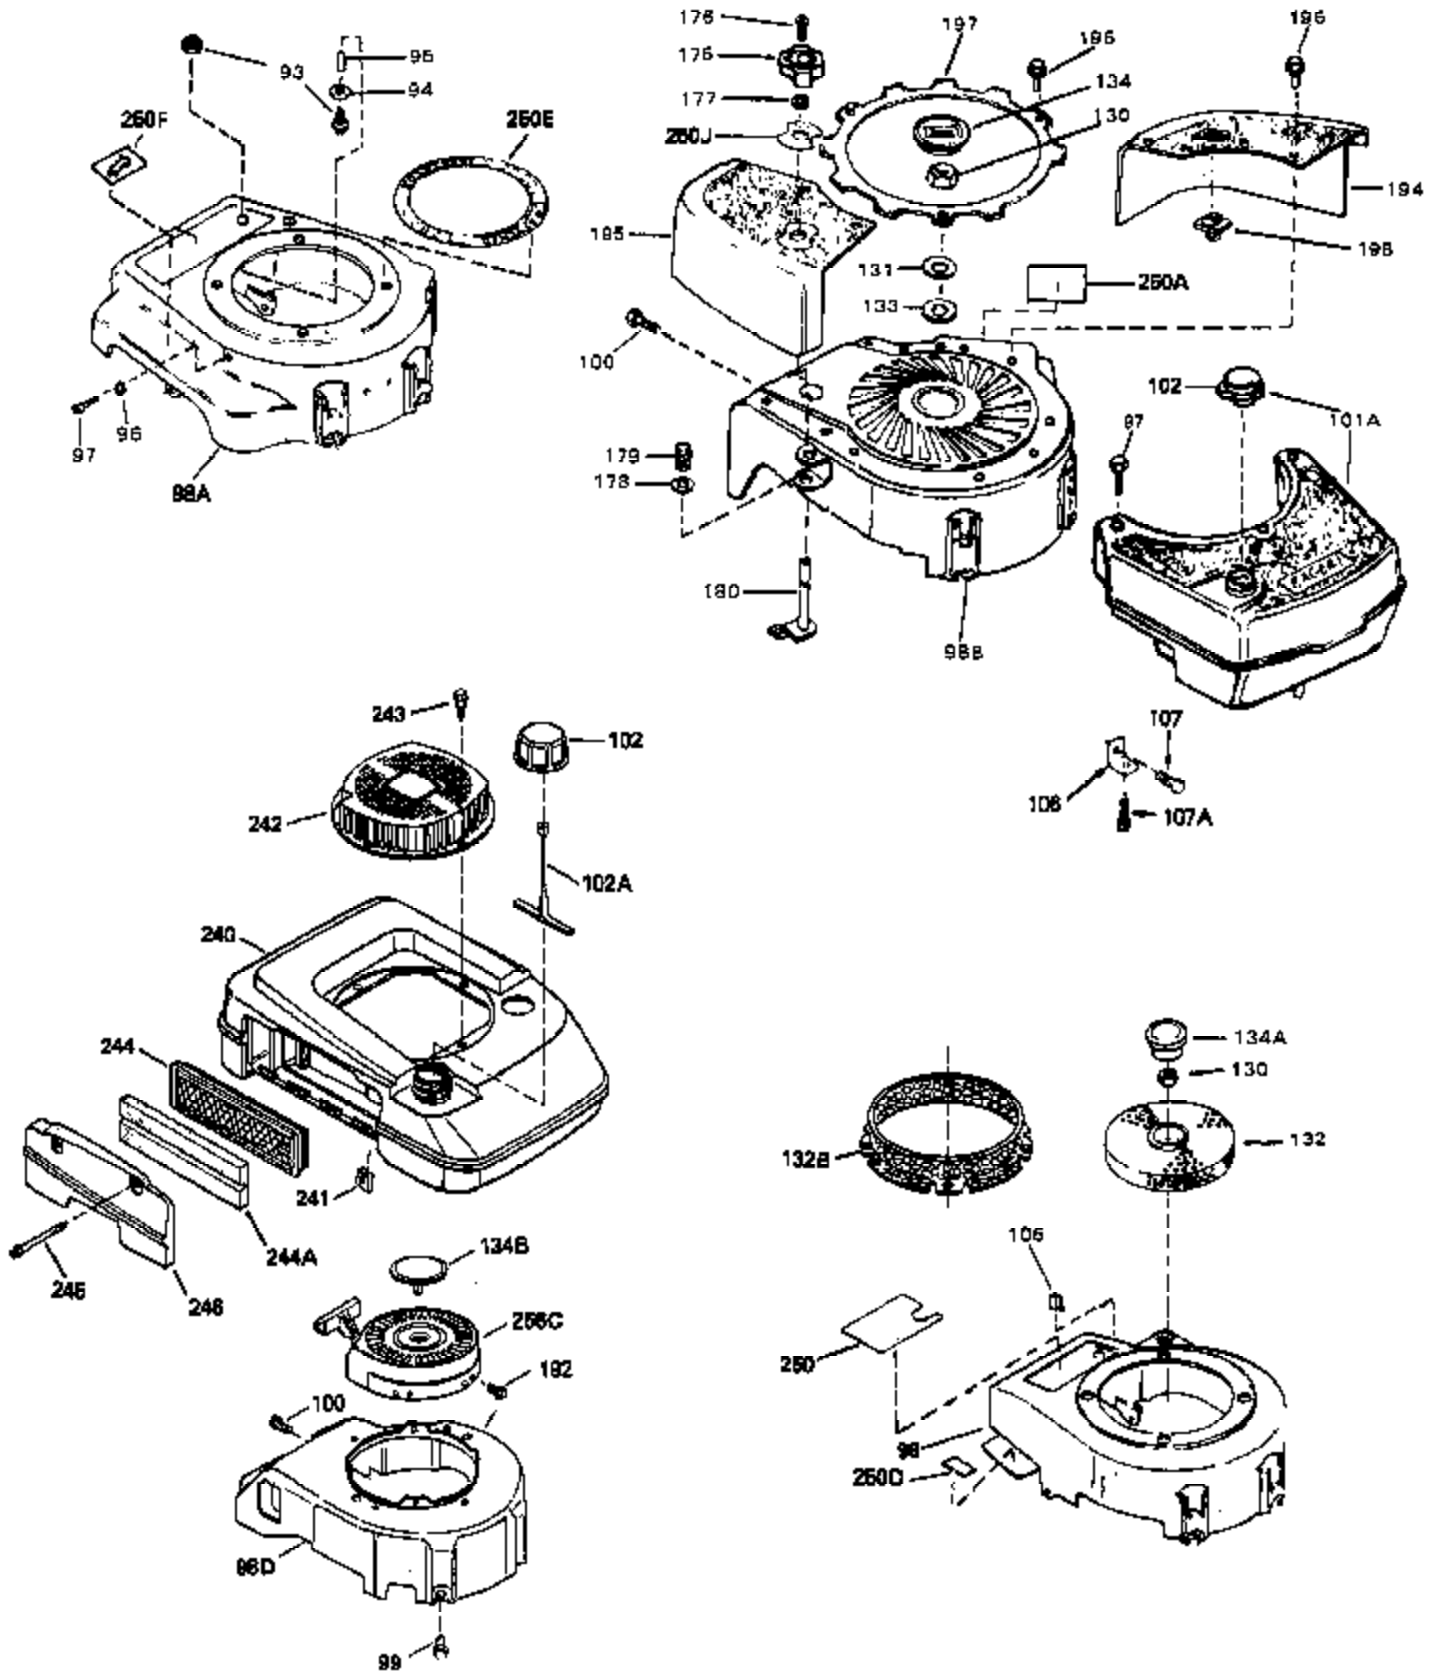

Ref #	Part Number	Qty	Description
1	33404A	0	Cylinder Assy. (2-5/8" Bore)
2	26727	0	Pin, Dowel
50	34215	0	Breather Assy.
51	30200	0	Screw
52	32760	0	Gasket, Breather
63	650506	0	Screw
64	631036	0	Shutter, Throttle
65	631530	0	Shaft Assy., Throttle
66	631066	0	Spring, Return
72	650167	0	Screw, Hex hd. Sems, 1/4-20 x 1/2
92A	34231	0	Wire, Ground (One female fitting & one
115	610973	0	Terminal Assy.
164	610782B	0	Flywheel (Solid state)
165	34080	0	Spacer, Flywheel key
166	610946A	0	Stator Plate Assy. (Solid State)
192A	0	0	Rivet, Pop (3/16" Dia.)
192	650802	0	Screw, Hex washer hd. taptite, 1/4-20 x 5/8
198A	34372A	0	Bracket Assy., Rope guide
256A	590579	0	Starter, Side mount rewind