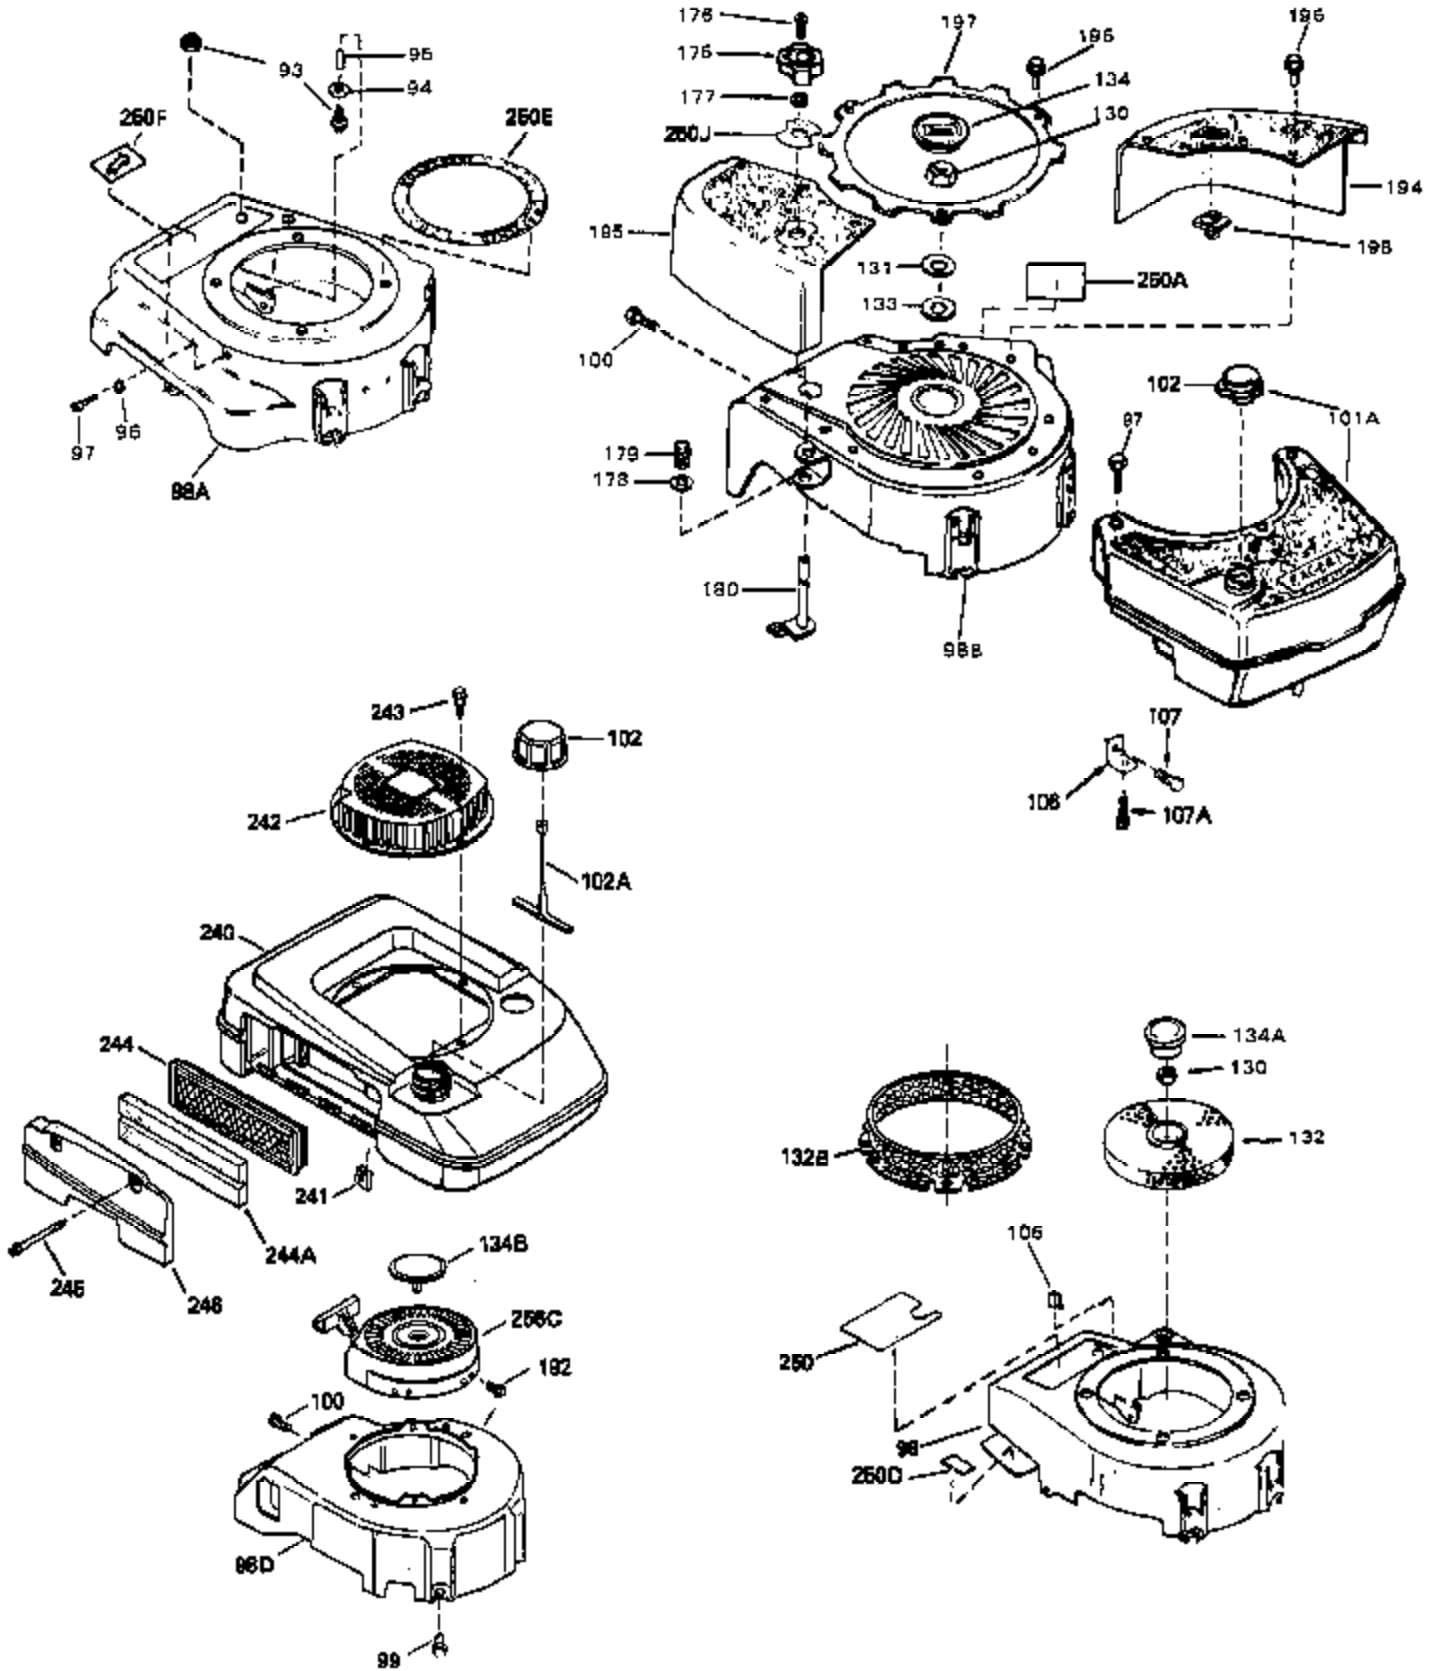

Ref #	Part Number	Qty	Description
1	34959	0	Cylinder Assy. (2-5/8" Bore)
2	26727	0	Pin, Dowel
50	34215	0	Breather Assy.
51	30200	0	Screw
52	32760	0	Gasket, Breather
63	650506	0	Screw
64	631036	0	Shutter, Throttle
65	631530	0	Shaft Assy., Throttle
66	631066	0	Spring, Return
92A	34084	0	Wire, Ground (Male fitting on one end and a
92A	34231	0	Wire, Ground (One female fitting & one
115	610973	0	Terminal Assy.
165	34080	0	Spacer, Flywheel key
181	31748	0	Shaft, P.T.O.
182	31746	0	Gear, Worm
184	31745	0	Washer, Tang
185	31787	0	Washer, Flat
186	31749	0	Ring, Retaining
187	31744	0	Seal, Oil
188	31747	0	Washer, Thrust
189	650492	0	Screw
192	650802	0	Screw, Hex washer hd. taptite, 1/4-20 x 5/8
192A	0	0	Rivet, Pop (3/16" Dia.)
256A	590531	0	Starter, Side mount rewind