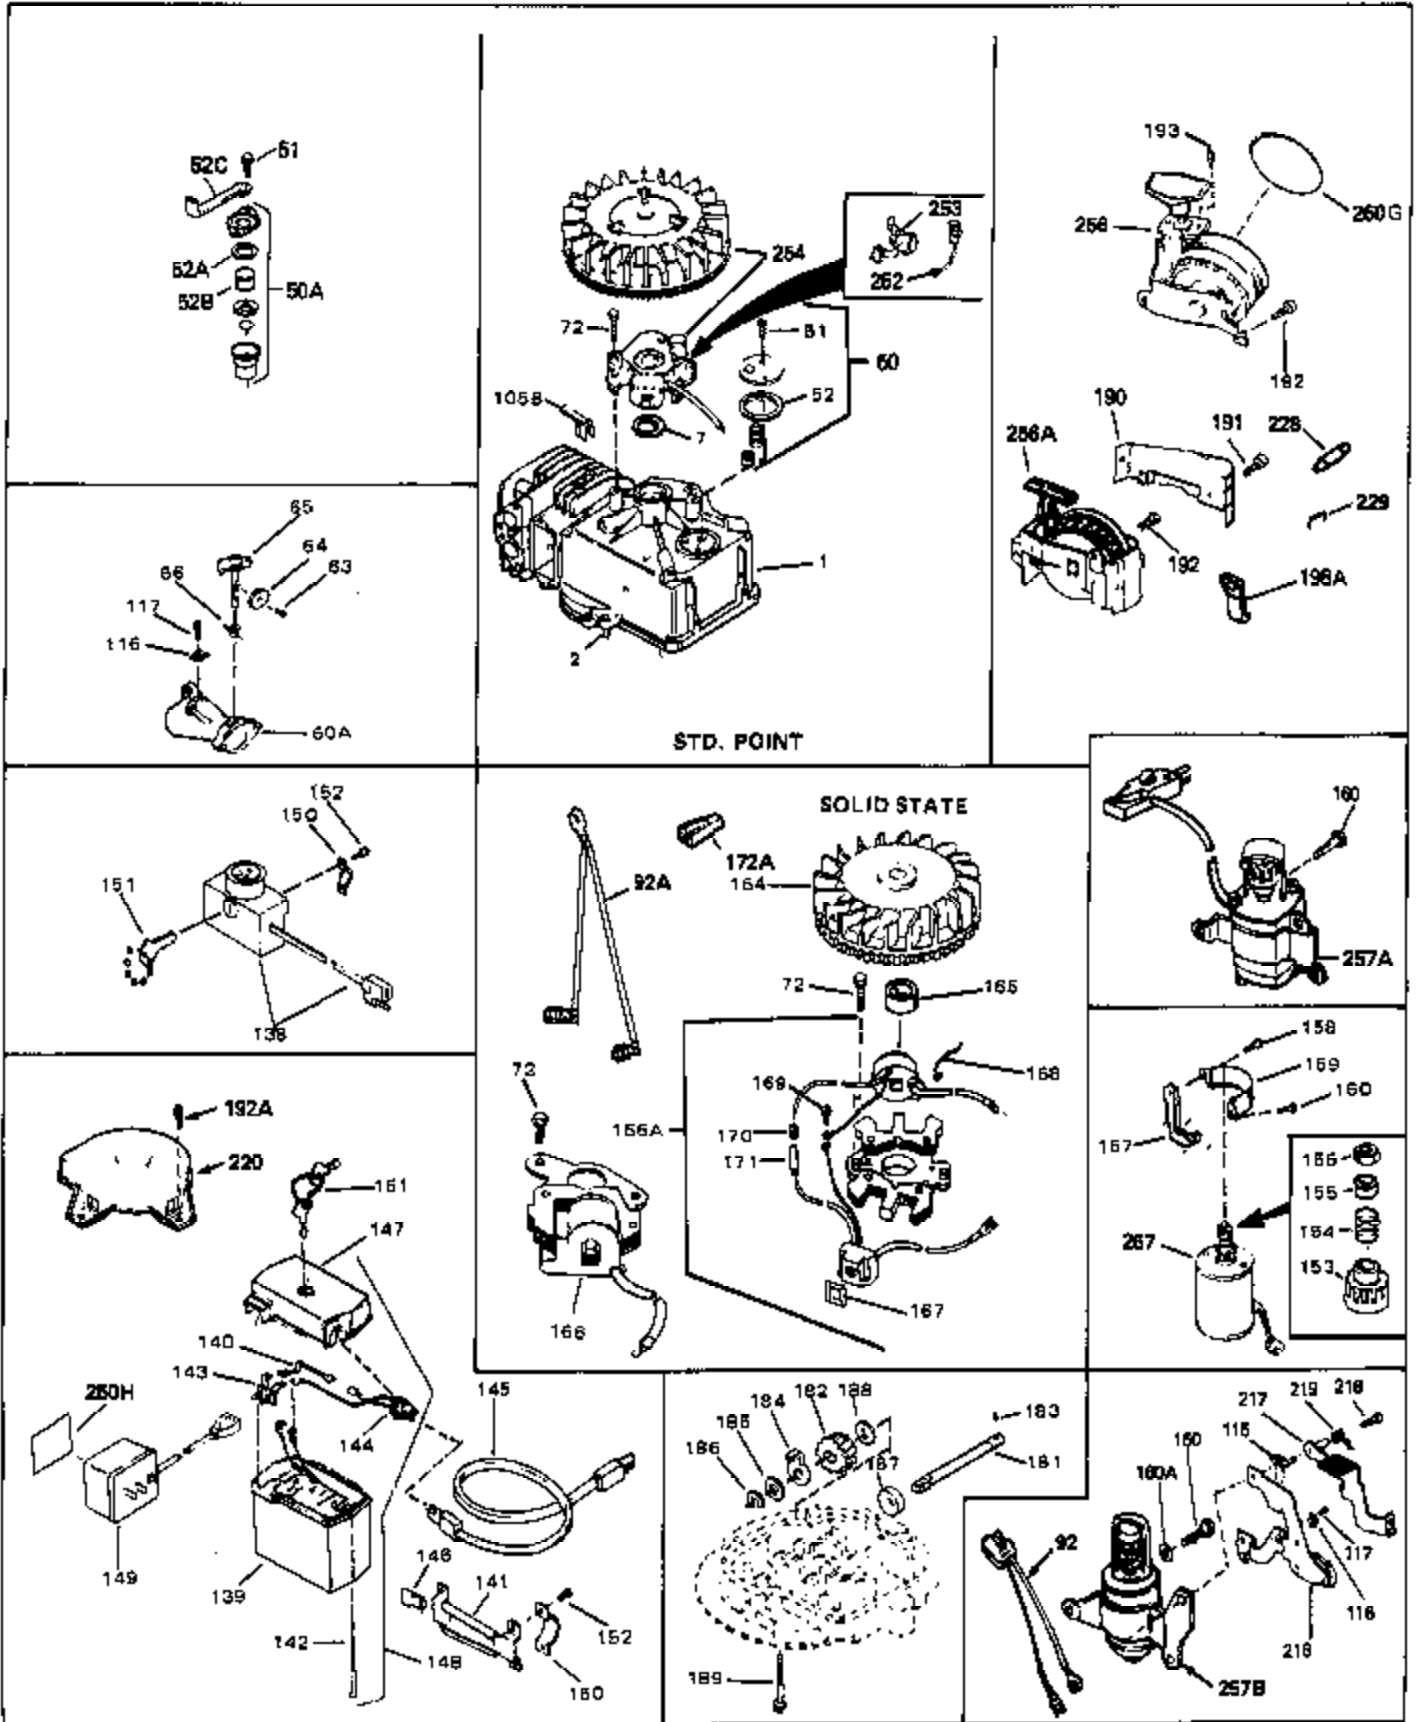

Ref #	Part Number	Qty	Description
1	34959	0	Cylinder Assy. (2-5/8" Bore)
2	26727	0	Pin, Dowel
50	34215	0	Breather Assy.
51	30200	0	Screw
52	32760	0	Gasket, Breather
63	650506	0	Screw
64	631036	0	Shutter, Throttle
65	631530	0	Shaft Assy., Throttle
66	631066	0	Spring, Return
92A	34084	0	Wire, Ground (Male fitting on one end and a
92A	34231	0	Wire, Ground (One female fitting & one
115	610973	0	Terminal Assy.
165	34080	0	Spacer, Flywheel key
181	31748	0	Shaft, P.T.O.
182	31746	0	Gear, Worm
184	31745	0	Washer, Tang
185	31787	0	Washer, Flat
186	31749	0	Ring, Retaining
187	31744	0	Seal, Oil
188	31747	0	Washer, Thrust
189	650492	0	Screw
192	650802	0	Screw, Hex washer hd. taptite, 1/4-20 x 5/8
192A	0	0	Rivet, Pop (3/16" Dia.)
256A	590531	0	Starter, Side mount rewind