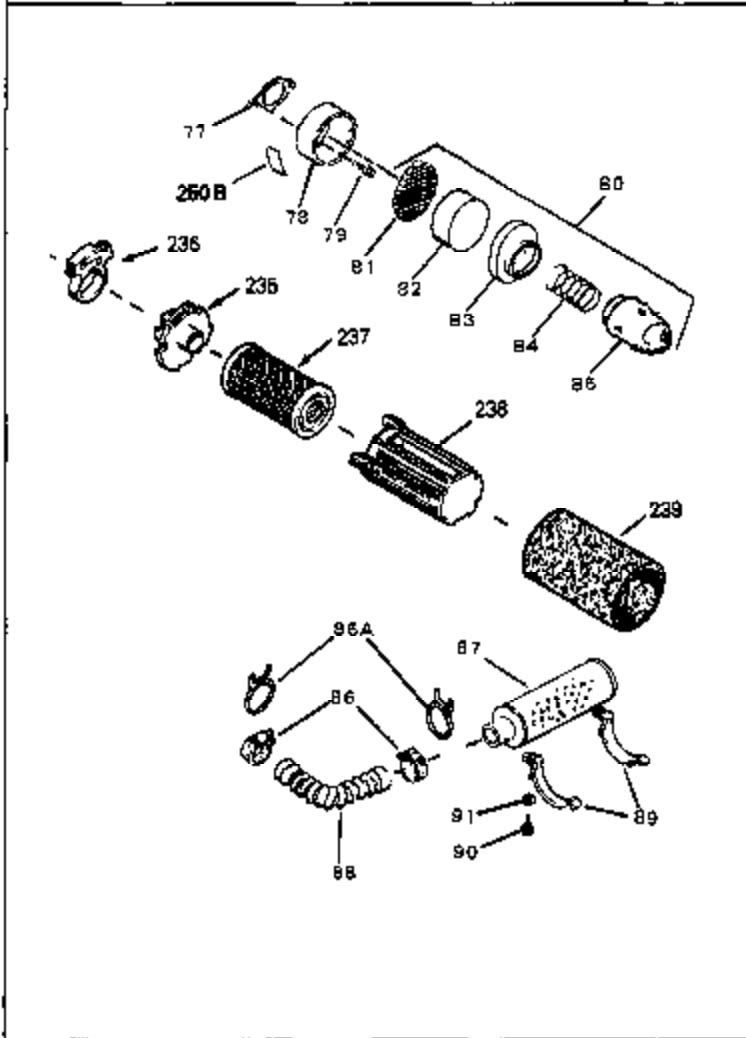

Ref #	Part Number	Qty	Description
108A	33971	0	Knob, Control
109	33970A	0	Control Assy., Speed
110	33802	0	Spring Compression
111	650777	0	Screw, Slotted fil. hd. mach., 6-32 x 7/16
112	650549	0	Screw
113	31342	0	Spring, Compression
114	30200	0	Screw
115	610973	0	Terminal Assy.
118	34371	0	Cover, Speed control
119	650807	0	Screw, Hex washer hd. shoulder, 10-32 x 7/16
120B	33566	0	Muffler
122	33753	0	Plate, Lock
239	35435	0	Filter, Pre-Air (Poly)