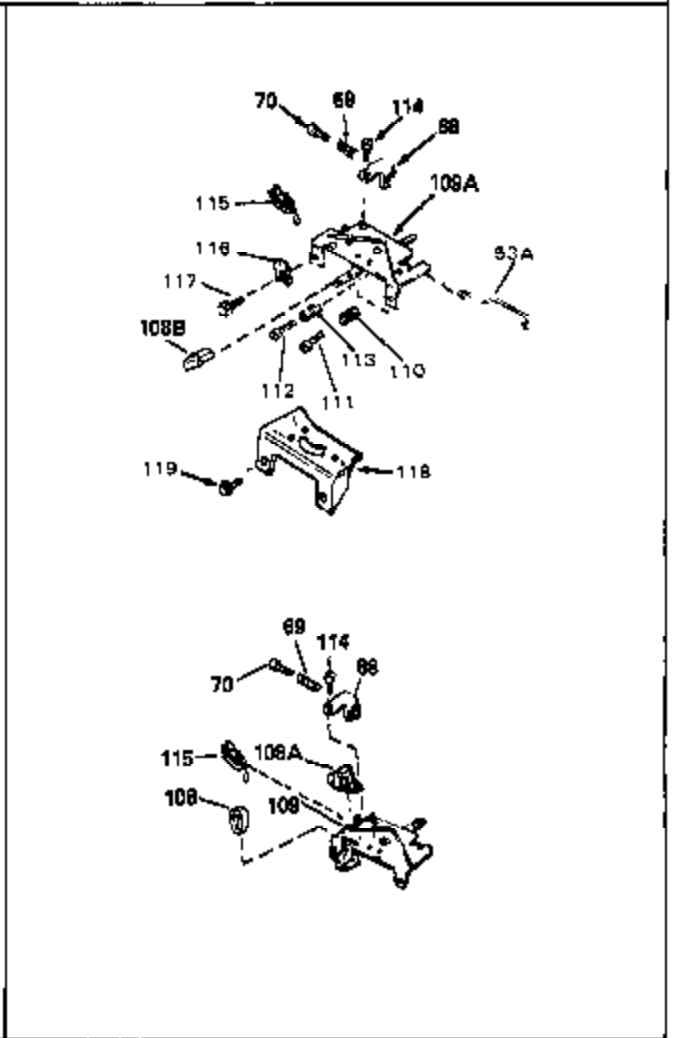

Ref #	Part Number	Qty	Description
108A	33971	0	Knob, Control
109	33970A	0	Control Assy., Speed
110	33802	0	Spring Compression
111	650777	0	Screw, Slotted fil. hd. mach., 6-32 x 7/16
112	650549	0	Screw
113	31342	0	Spring, Compression
114	30200	0	Screw
115	610973	0	Terminal Assy.
118	34371	0	Cover, Speed control
119	650807	0	Screw, Hex washer hd. shoulder, 10-32 x 7/16
120B	33566	0	Muffler
122	33753	0	Plate, Lock
239	35435	0	Filter, Pre-Air (Poly)