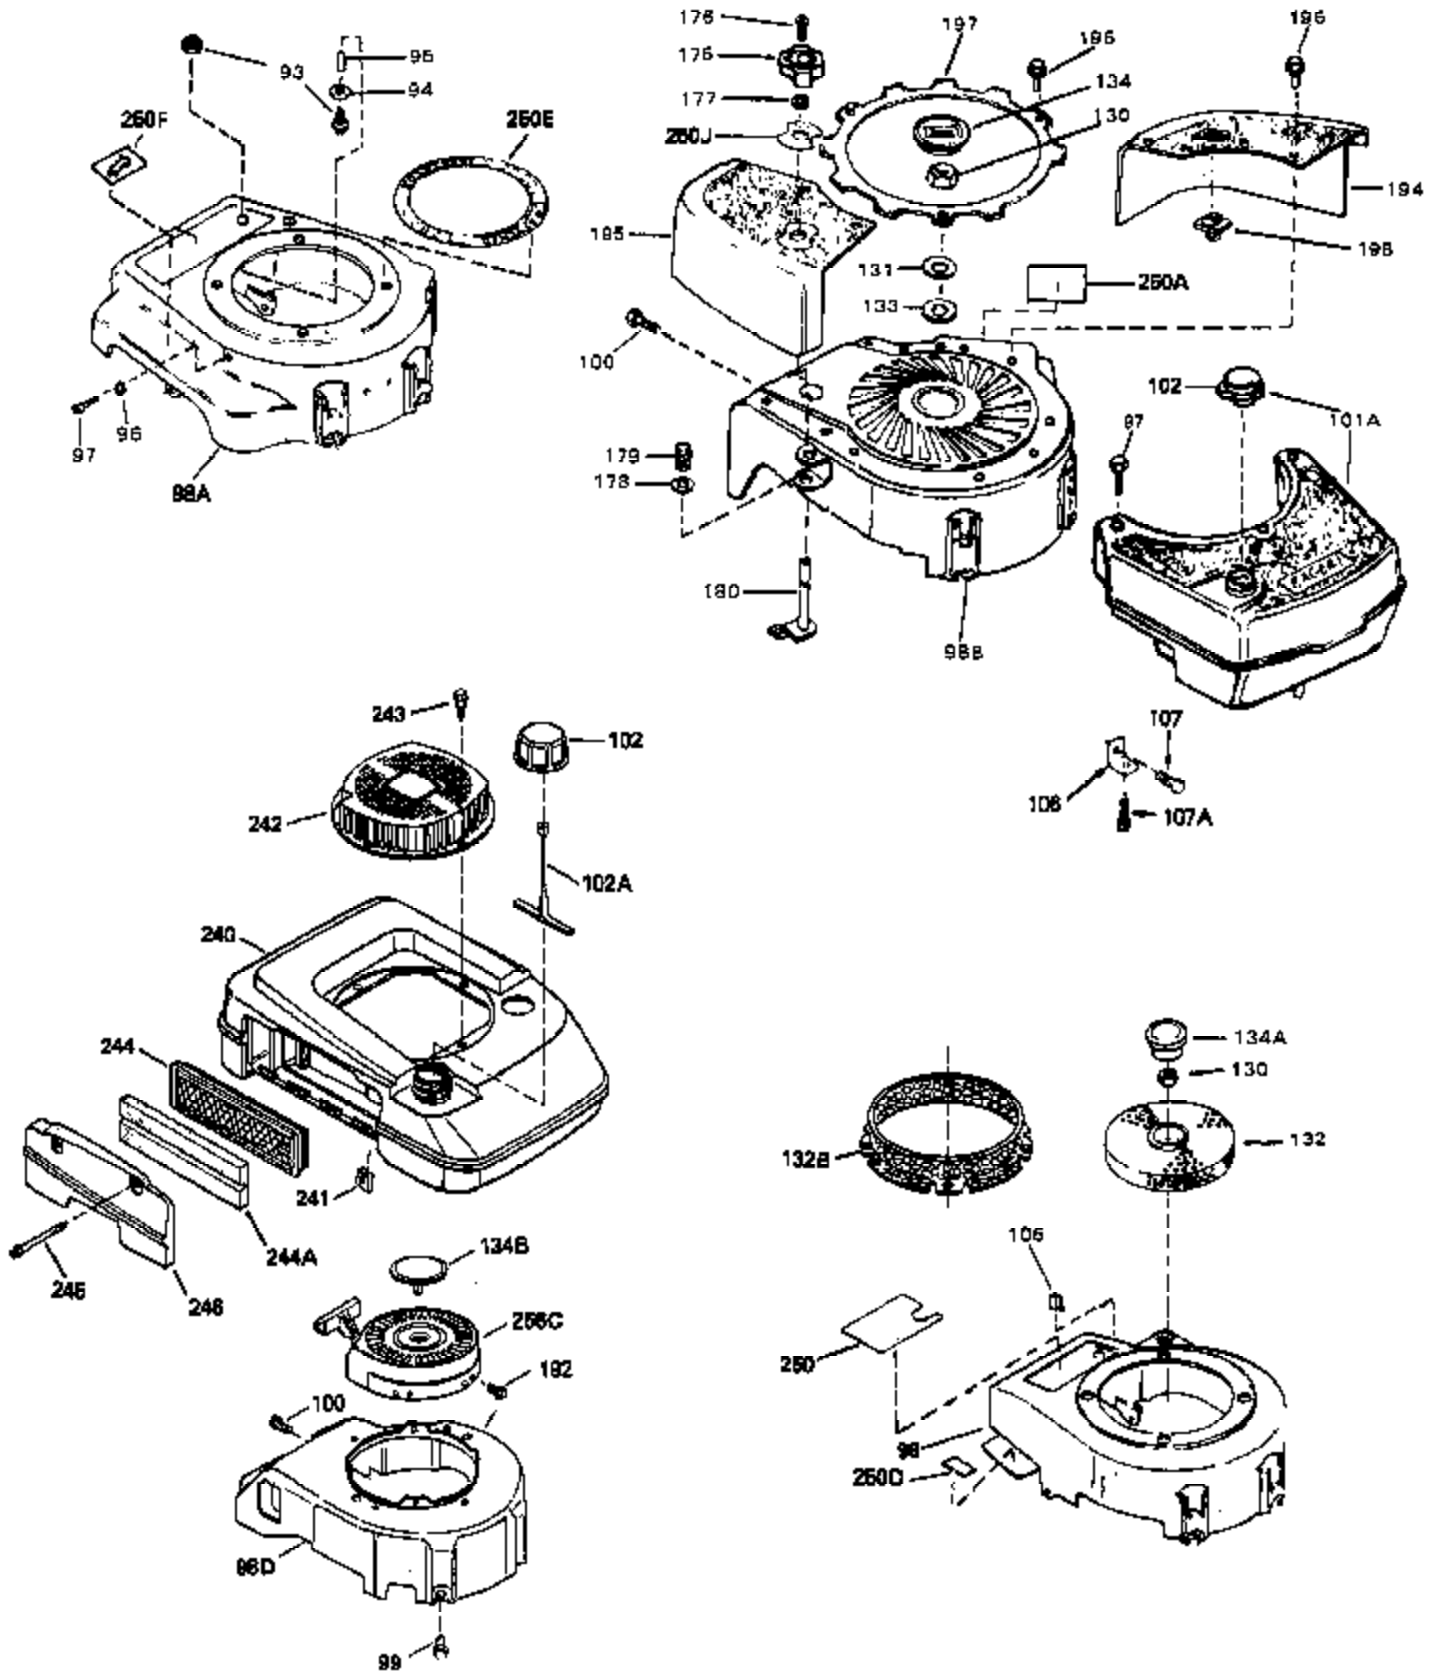

Ref #	Part Number	Qty	Description
97	28763	0	Screw, Hex washer hd. thread-forming, 10-24
98B	34367	0	Housing, Blower
99	650831	0	Screw, Hex washer hd. Powerlok thread,
100	30200	0	Screw
101A	34369A	0	Tank Assy., Fuel (Charcoal Poly) (1-1/2
102	34118	0	Cap, Fuel filler (Red Plastic) (Spurt
102	410144B	0	Cap, Fuel filler (White Plastic) (Std.)
105	34246	0	Clip, Ground wire
130	650816	0	Nut, Flywheel
131	650815	0	Washer, Belleville
134	34113	0	Plug, Screen
192	650802	0	Screw, Hex washer hd. taptite, 1/4-20 x 5/8
250	34442A	0	Decal, Instruction