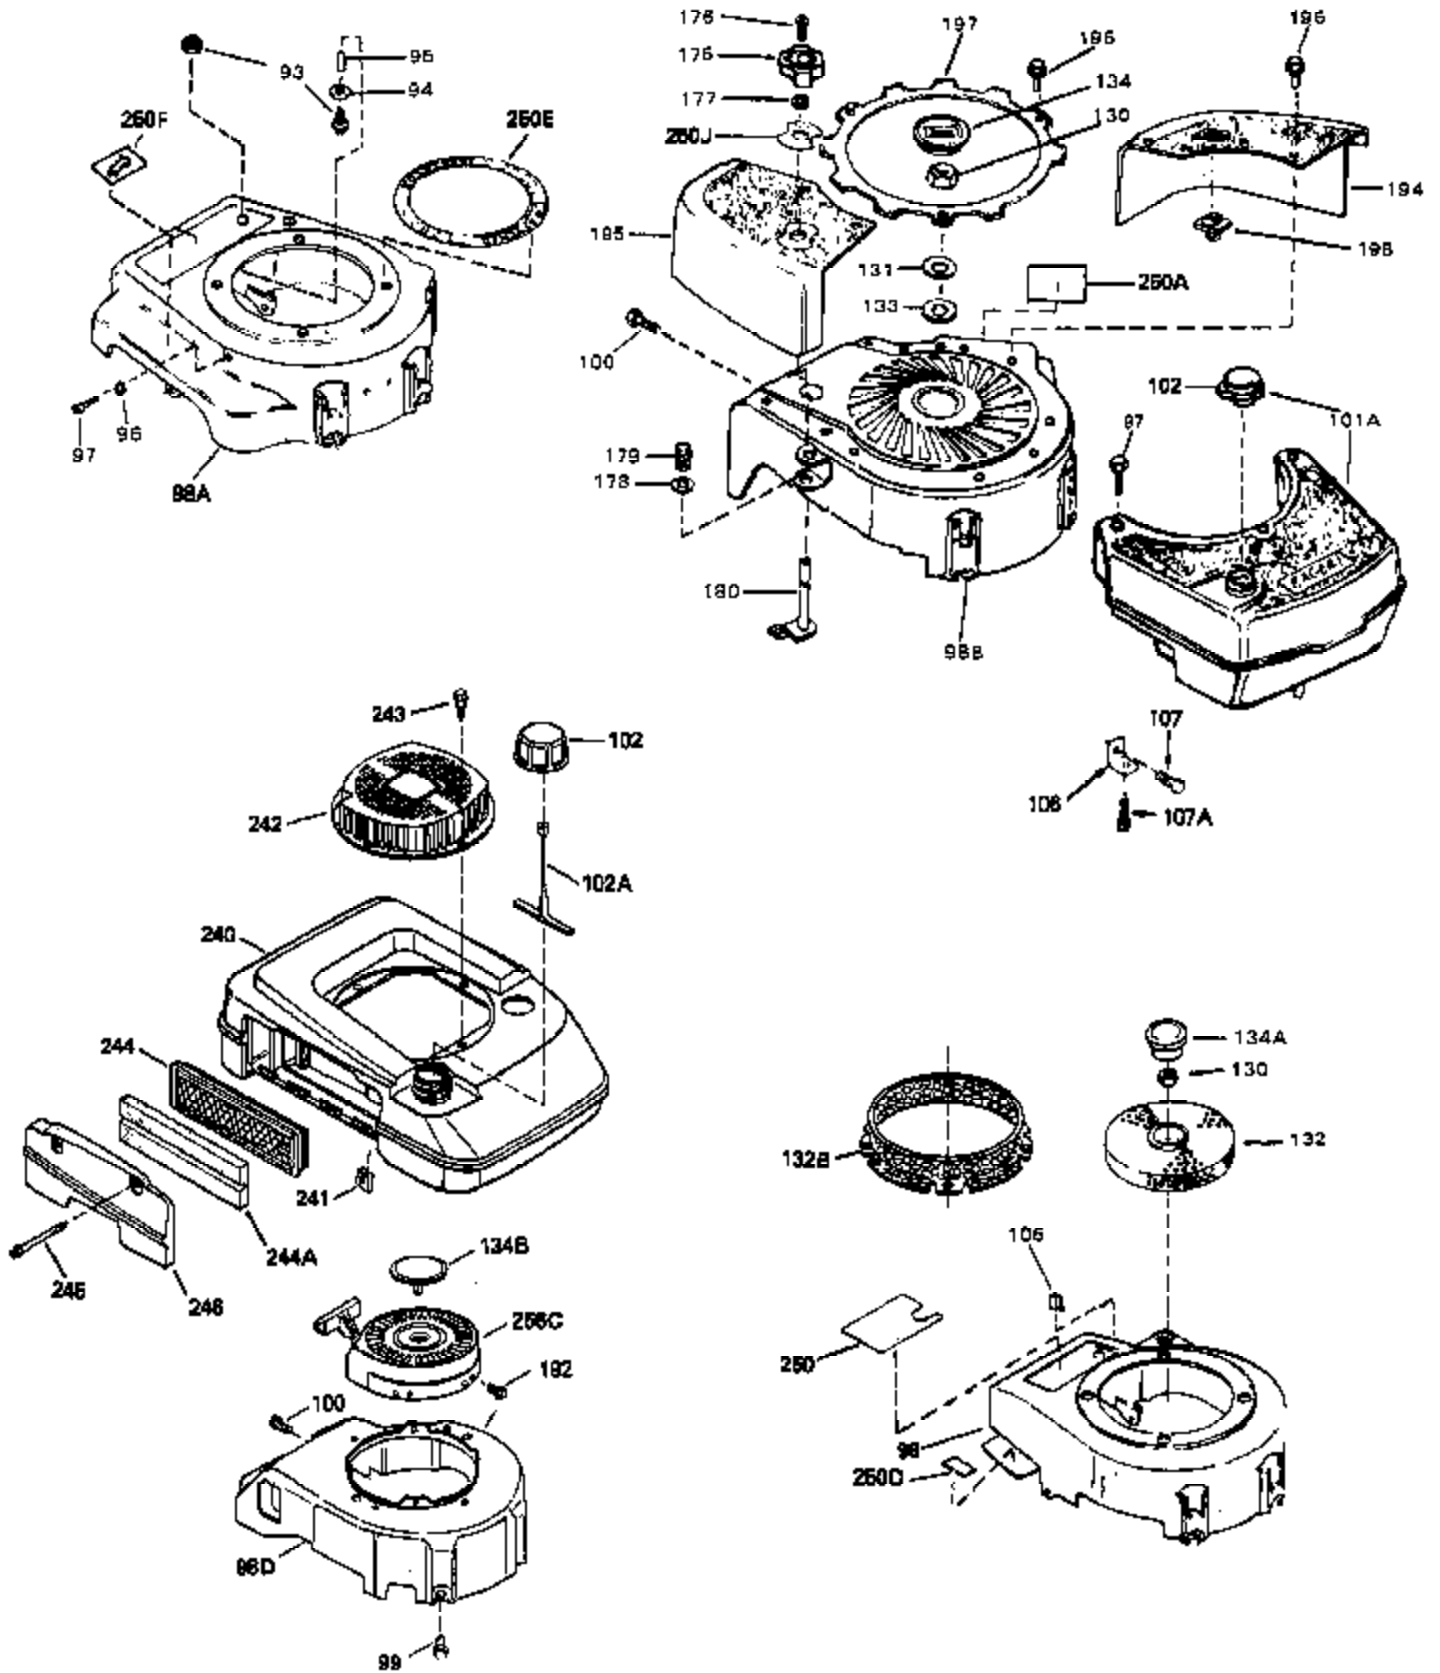

Ref #	Part Number	Qty	Description
97	28763	0	Screw, Hex washer hd. thread-forming, 10-24
98B	34367	0	Housing, Blower
99	650831	0	Screw, Hex washer hd. Powerlok thread,
100	30200	0	Screw
101A	34369A	0	Tank Assy., Fuel (Charcoal Poly) (1-1/2
102	34118	0	Cap, Fuel filler (Red Plastic) (Spurt
102	410144B	0	Cap, Fuel filler (White Plastic) (Std.)
105	34246	0	Clip, Ground wire
130	650816	0	Nut, Flywheel
131	650815	0	Washer, Belleville
134	34113	0	Plug, Screen
192	650802	0	Screw, Hex washer hd. taptite, 1/4-20 x 5/8
250	34442A	0	Decal, Instruction