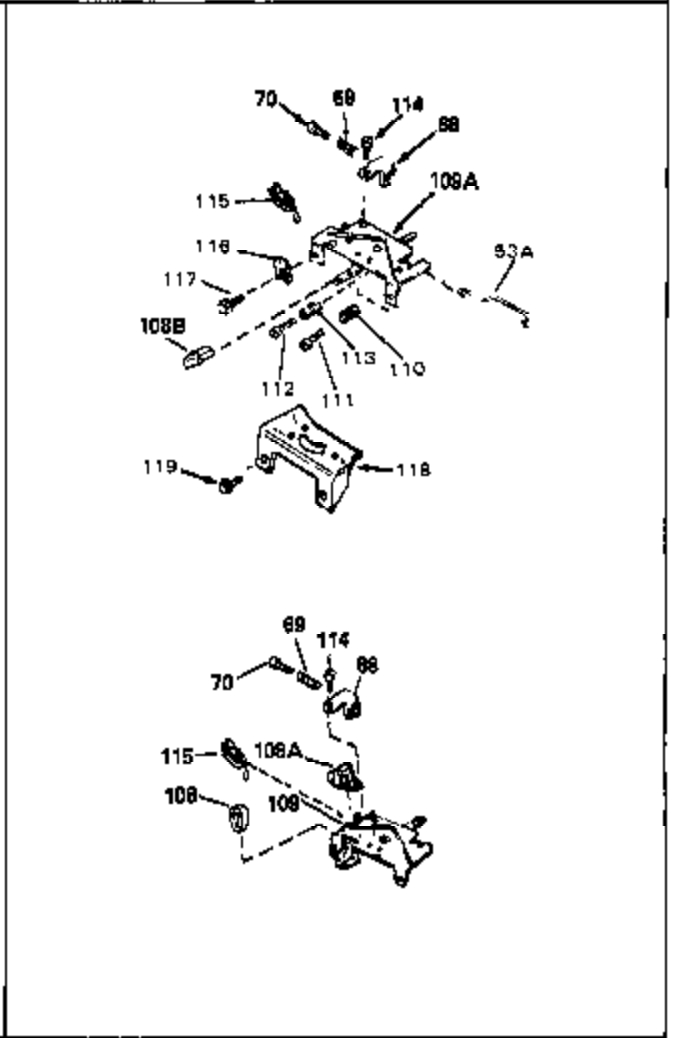

Ref #	Part Number	Qty	Description
53A	33133	0	Link, Throttle
108A	33971	0	Knob, Control
109	33970A	0	Control Assy., Speed
110	33802	0	Spring Compression
111	650777	0	Screw, Slotted fil. hd. mach., 6-32 x 7/16
112	650549	0	Screw
113	31342	0	Spring, Compression
114	30200	0	Screw
115	610973	0	Terminal Assy.
120B	33556	0	Muffler
122	33753	0	Plate, Lock
239	35435	0	Filter, Pre-Air (Poly)