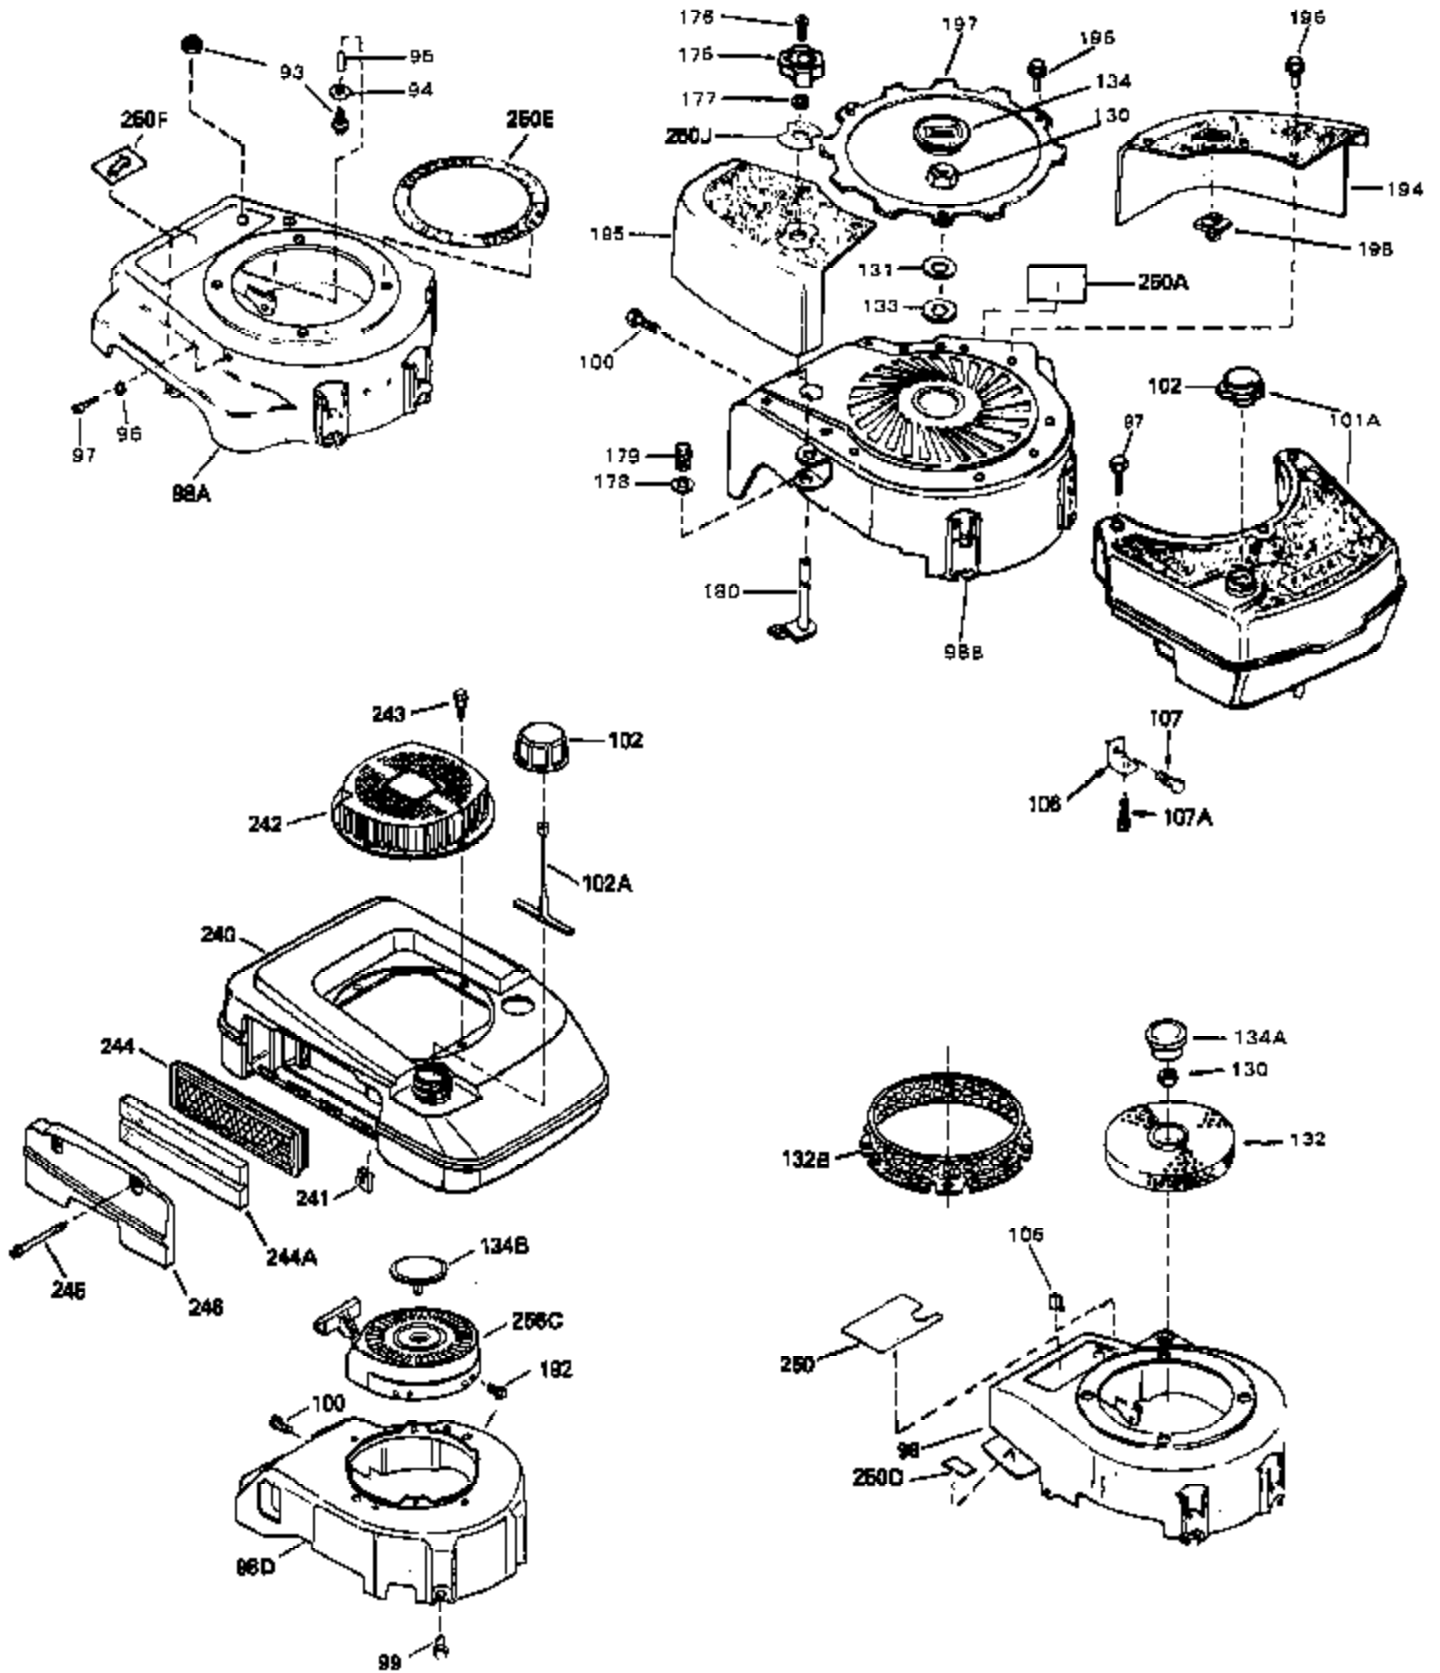

Ref #	Part Number	Qty	Description
1	33404A	0	Cylinder Assy. (2-5/8" Bore)
2	26727	0	Pin, Dowel
50	34215	0	Breather Assy.
51	30200	0	Screw
52	32760	0	Gasket, Breather
63	650506	0	Screw
64	631036	0	Shutter, Throttle
65	631530	0	Shaft Assy., Throttle
66	631066	0	Spring, Return
72	650167	0	Screw, Hex hd. Sems, 1/4-20 x 1/2
92A	34231	0	Wire, Ground (One female fitting & one
115	610973	0	Terminal Assy.
164	610782B	0	Flywheel (Solid state)
165	34080	0	Spacer, Flywheel key
166	610946A	0	Stator Plate Assy. (Solid State)
181	33774	0	Shaft, P.T.O.
182	33401	0	Gear, Worm
184	31745	0	Washer, Tang
185	31787	0	Washer, Flat
186	31749	0	Ring, Retaining
187	31744	0	Seal, Oil
188	31747	0	Washer, Thrust
189	650492	0	Screw
190	34239	0	Guard, Starter
191	34309	0	Stud
192A	0	0	Rivet, Pop (3/16" Dia.)
192	650802	0	Screw, Hex washer hd. taptite, 1/4-20 x 5/8
256A	590531	0	Starter, Side mount rewind