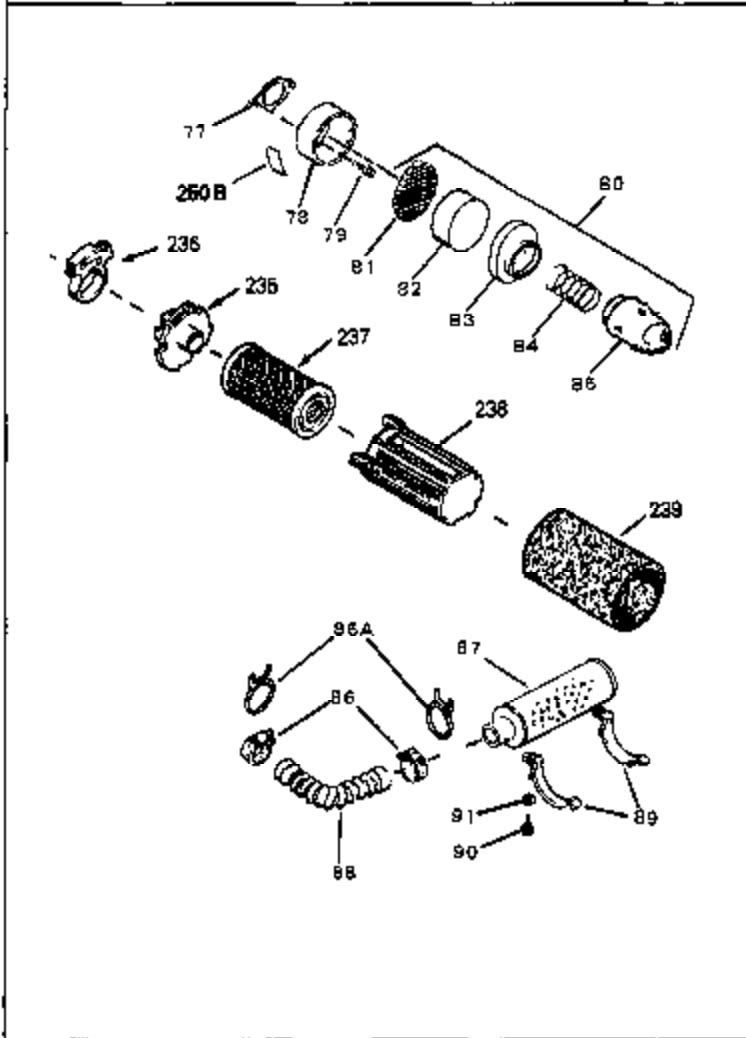

Ref #	Part Number	Qty	Description
108A	33971	0	Knob, Control
109	33970A	0	Control Assy., Speed
110	33802	0	Spring Compression
111	650777	0	Screw, Slotted fil. hd. mach., 6-32 x 7/16
112	650549	0	Screw
113	31342	0	Spring, Compression
114	30200	0	Screw
115	610973	0	Terminal Assy.
118	34371	0	Cover, Speed control
119	650807	0	Screw, Hex washer hd. shoulder, 10-32 x 7/16
120B	33556	0	Muffler
122	33753	0	Plate, Lock
239	35435	0	Filter, Pre-Air (Poly)