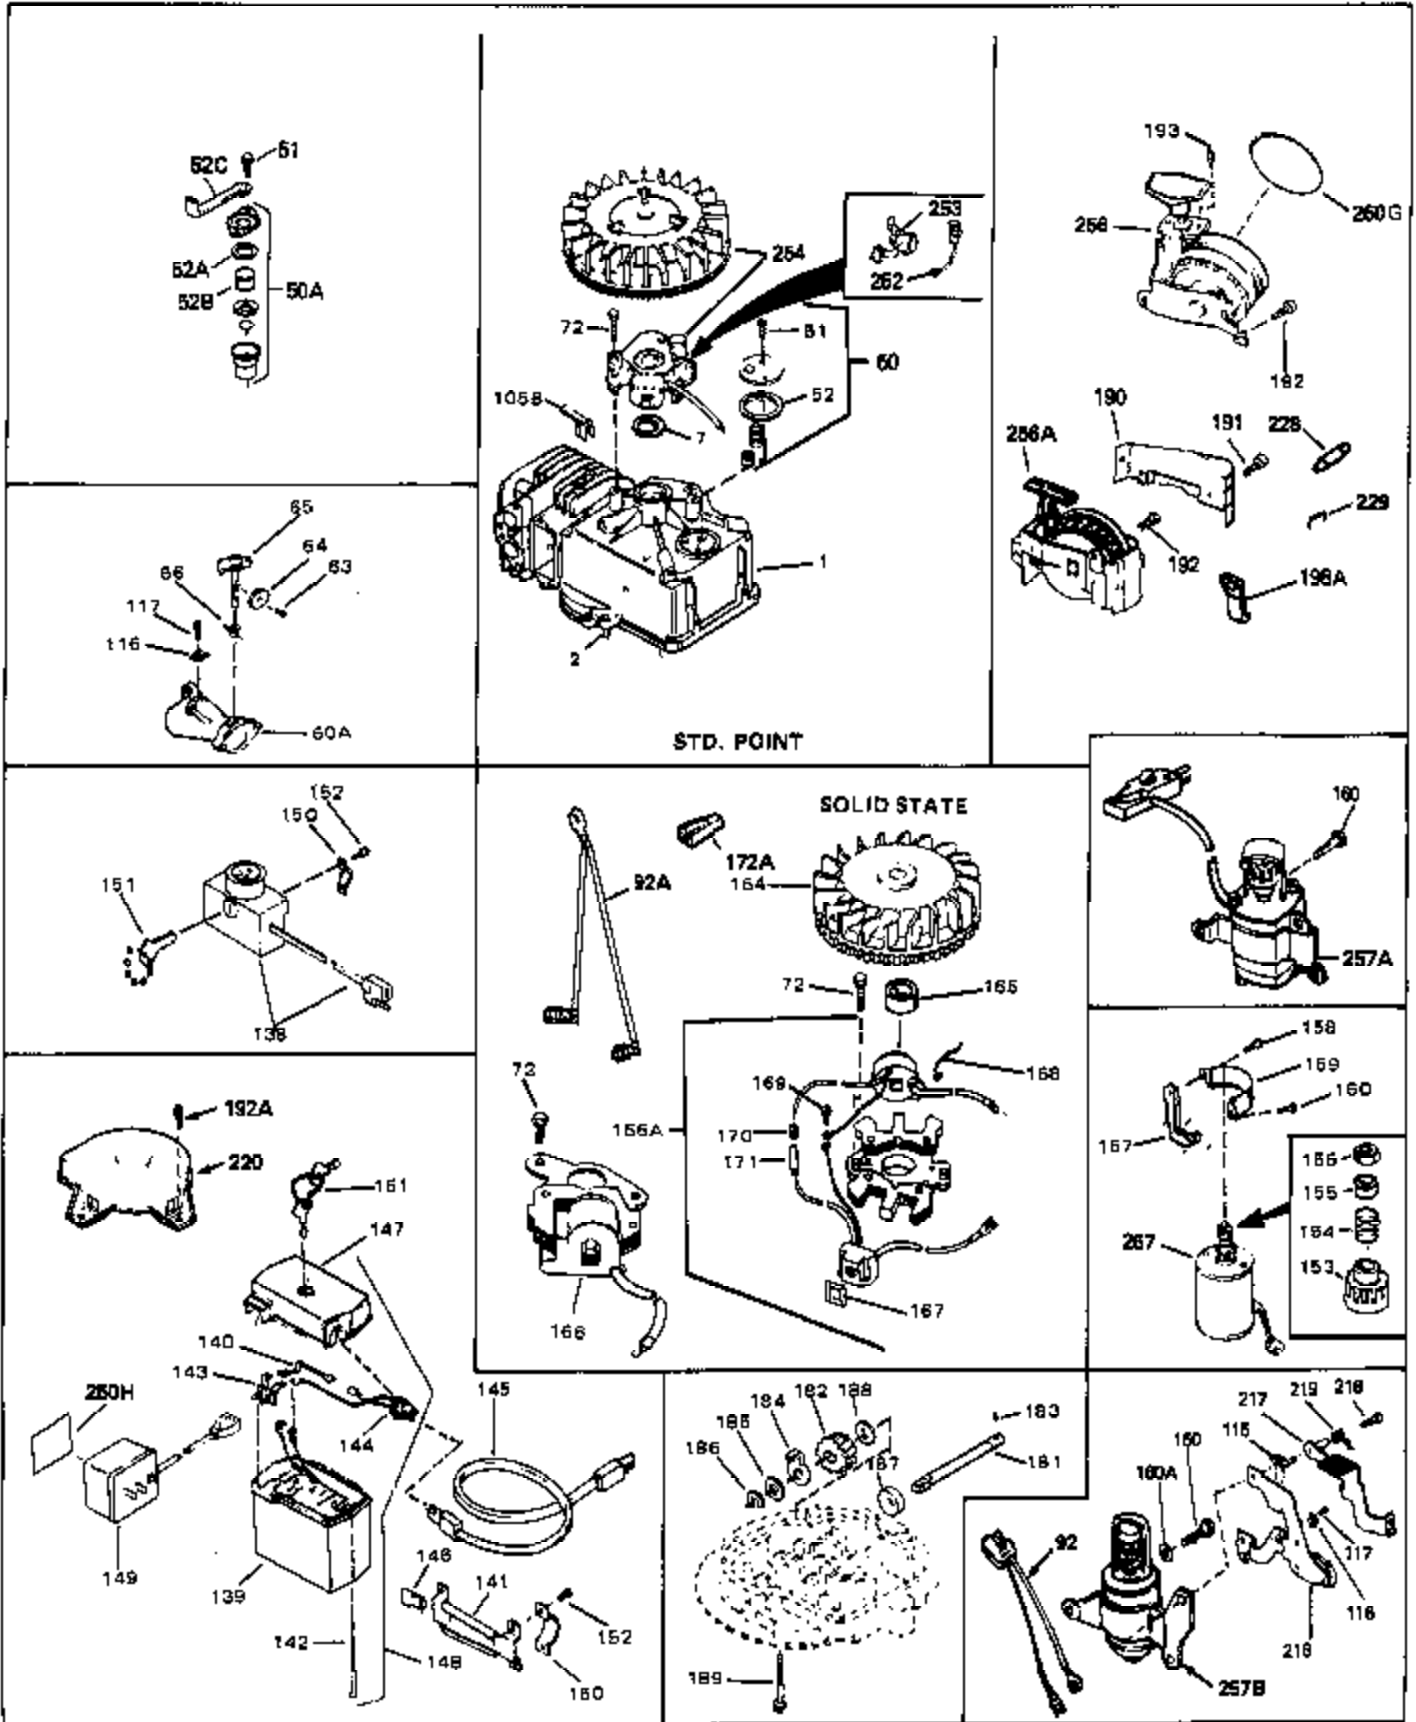

Ref #	Part Number	Qty	Description
1	34959	0	Cylinder Assy. (2-5/8" Bore)
2	26727	0	Pin, Dowel
50	34215	0	Breather Assy.
51	30200	0	Screw
52	32760	0	Gasket, Breather
63	650506	0	Screw
64	631036	0	Shutter, Throttle
65	631530	0	Shaft Assy., Throttle
66	631066	0	Spring, Return
92A	34231	0	Wire, Ground (One female fitting & one
115	610973	0	Terminal Assy.
165	34080	0	Spacer, Flywheel key
181	31748	0	Shaft, P.T.O.
182	31746	0	Gear, Worm
184	31745	0	Washer, Tang
185	31787	0	Washer, Flat
186	31749	0	Ring, Retaining
187	31744	0	Seal, Oil
188	31747	0	Washer, Thrust
189	650492	0	Screw
190	34239	0	Guard, Starter
191	34309	0	Stud
192	650802	0	Screw, Hex washer hd. taptite, 1/4-20 x 5/8
192A	0	0	Rivet, Pop (3/16" Dia.)
256A	590531	0	Starter, Side mount rewind