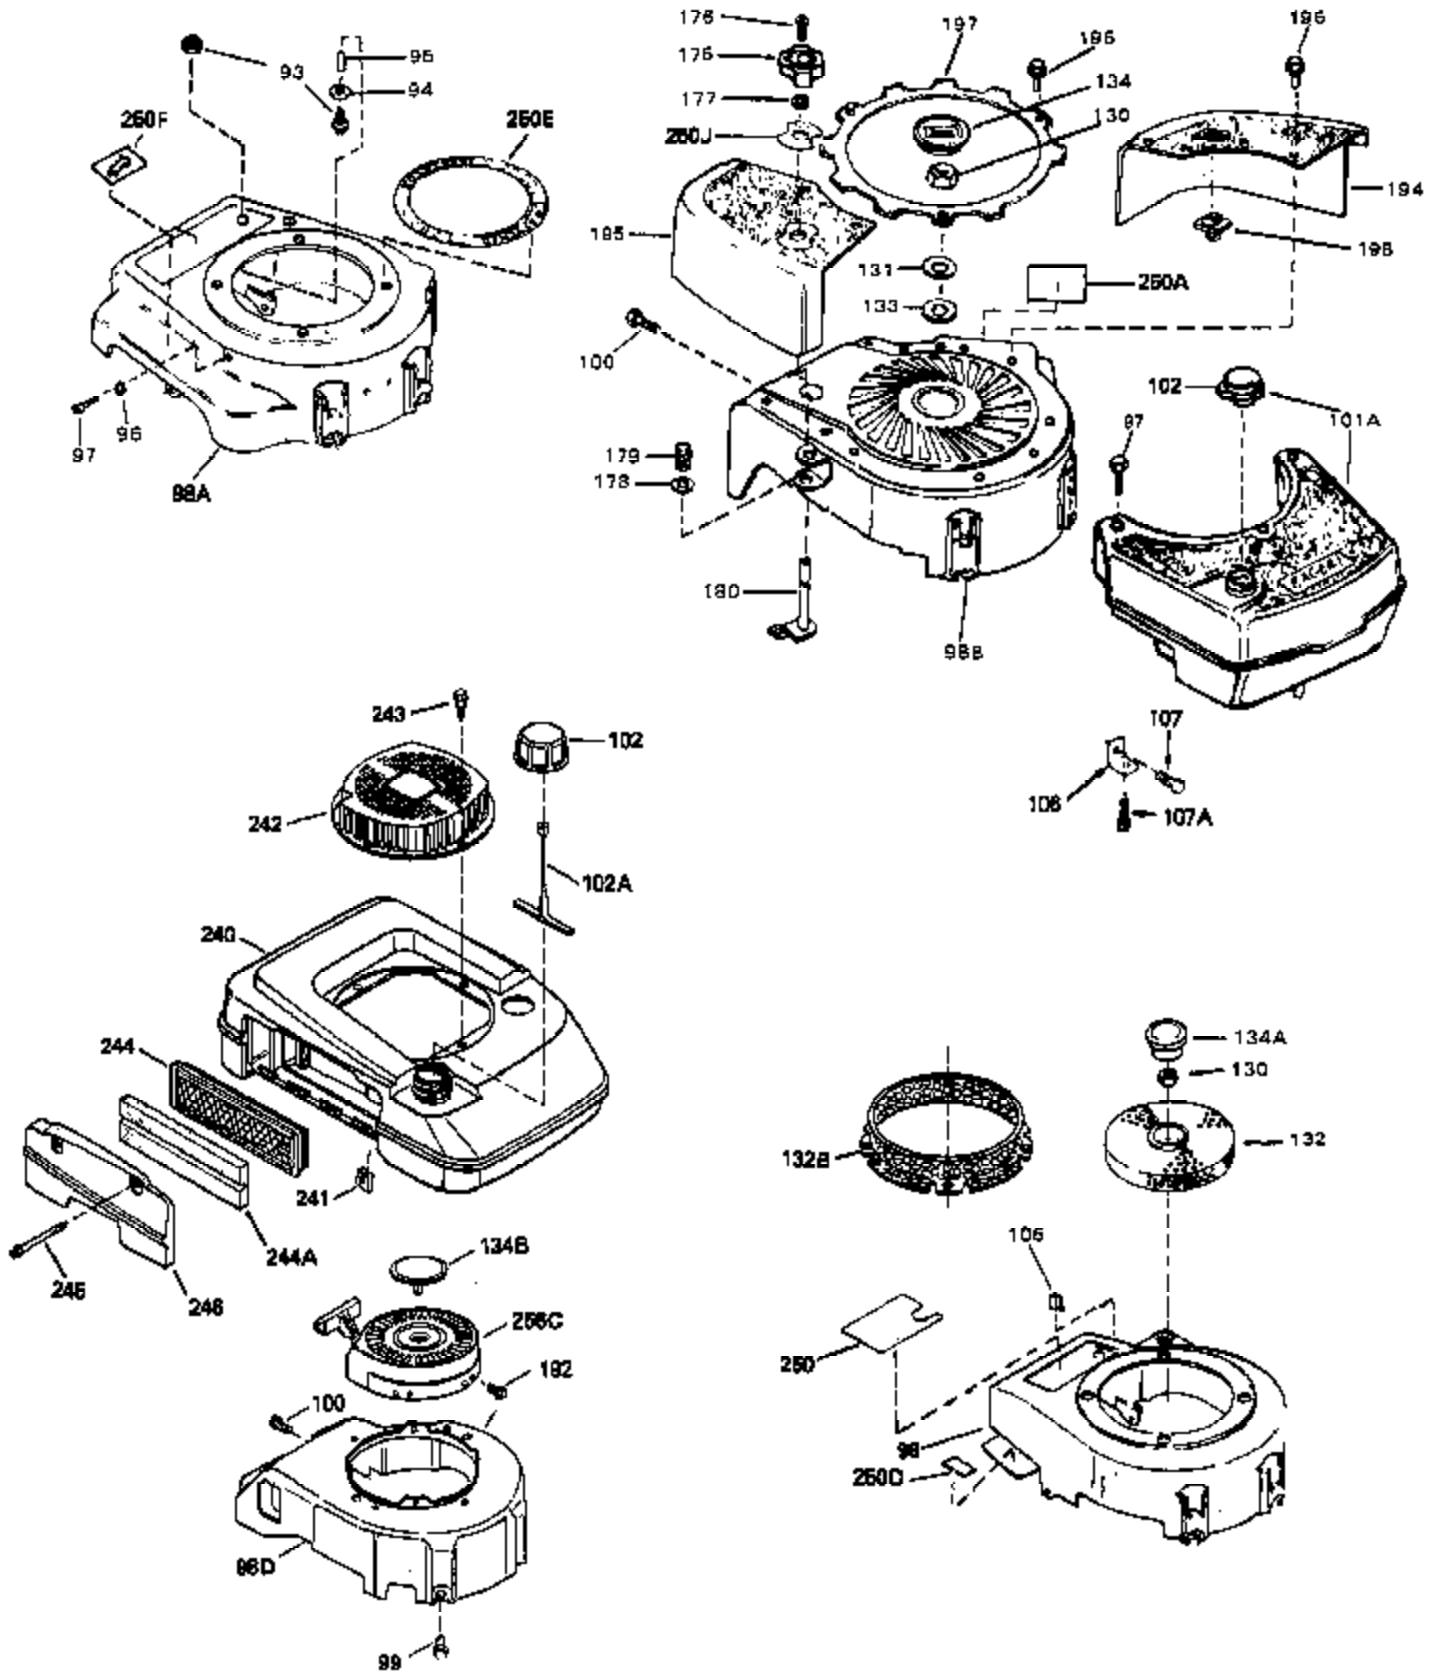

Ref #	Part Number	Qty	Description
1	34959	0	Cylinder Assy. (2-5/8" Bore)
2	26727	0	Pin, Dowel
50	34215	0	Breather Assy.
51	30200	0	Screw
52	32760	0	Gasket, Breather
63	650506	0	Screw
64	631036	0	Shutter, Throttle
65	631530	0	Shaft Assy., Throttle
66	631066	0	Spring, Return
92A	34231	0	Wire, Ground (One female fitting & one
115	610973	0	Terminal Assy.
165	34080	0	Spacer, Flywheel key
181	31748	0	Shaft, P.T.O.
182	31746	0	Gear, Worm
184	31745	0	Washer, Tang
185	31787	0	Washer, Flat
186	31749	0	Ring, Retaining
187	31744	0	Seal, Oil
188	31747	0	Washer, Thrust
189	650492	0	Screw
190	34239	0	Guard, Starter
191	34309	0	Stud
192	650802	0	Screw, Hex washer hd. taptite, 1/4-20 x 5/8
192A	0	0	Rivet, Pop (3/16" Dia.)
256A	590531	0	Starter, Side mount rewind