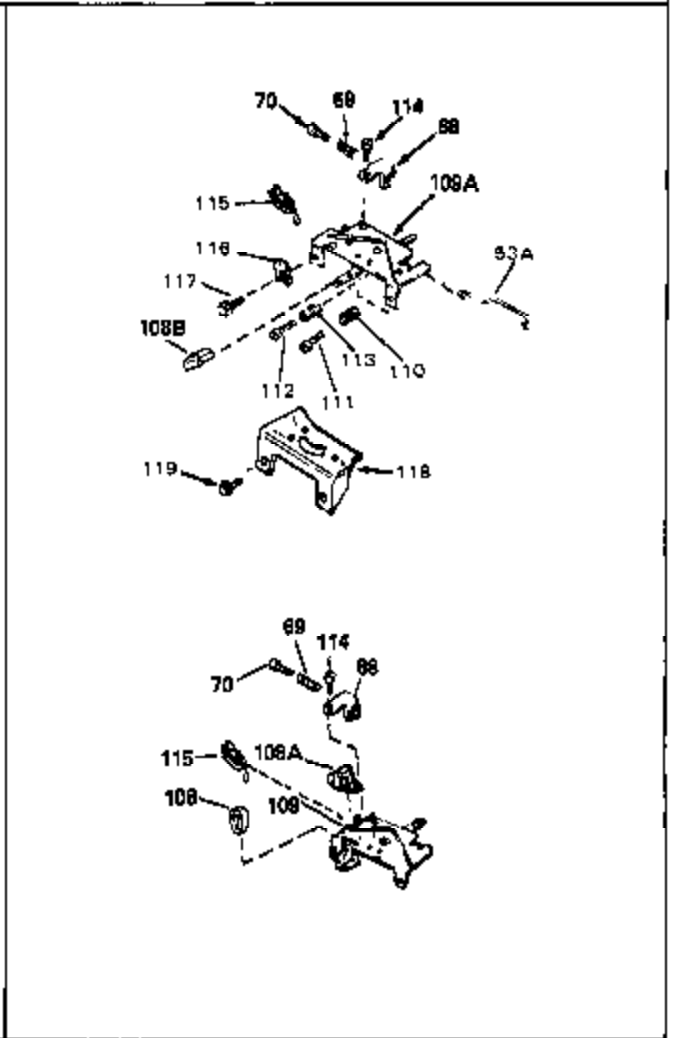

Ref #	Part Number	Qty	Description
108A	33971	0	Knob, Control
109	33970A	0	Control Assy., Speed
110	33802	0	Spring Compression
111	650777	0	Screw, Slotted fil. hd. mach., 6-32 x 7/16
112	650549	0	Screw
113	31342	0	Spring, Compression
114	30200	0	Screw
115	610973	0	Terminal Assy.
118	34371	0	Cover, Speed control
119	650807	0	Screw, Hex washer hd. shoulder, 10-32 x 7/16
120B	33556	0	Muffler
122	33753	0	Plate, Lock
239	35435	0	Filter, Pre-Air (Poly)