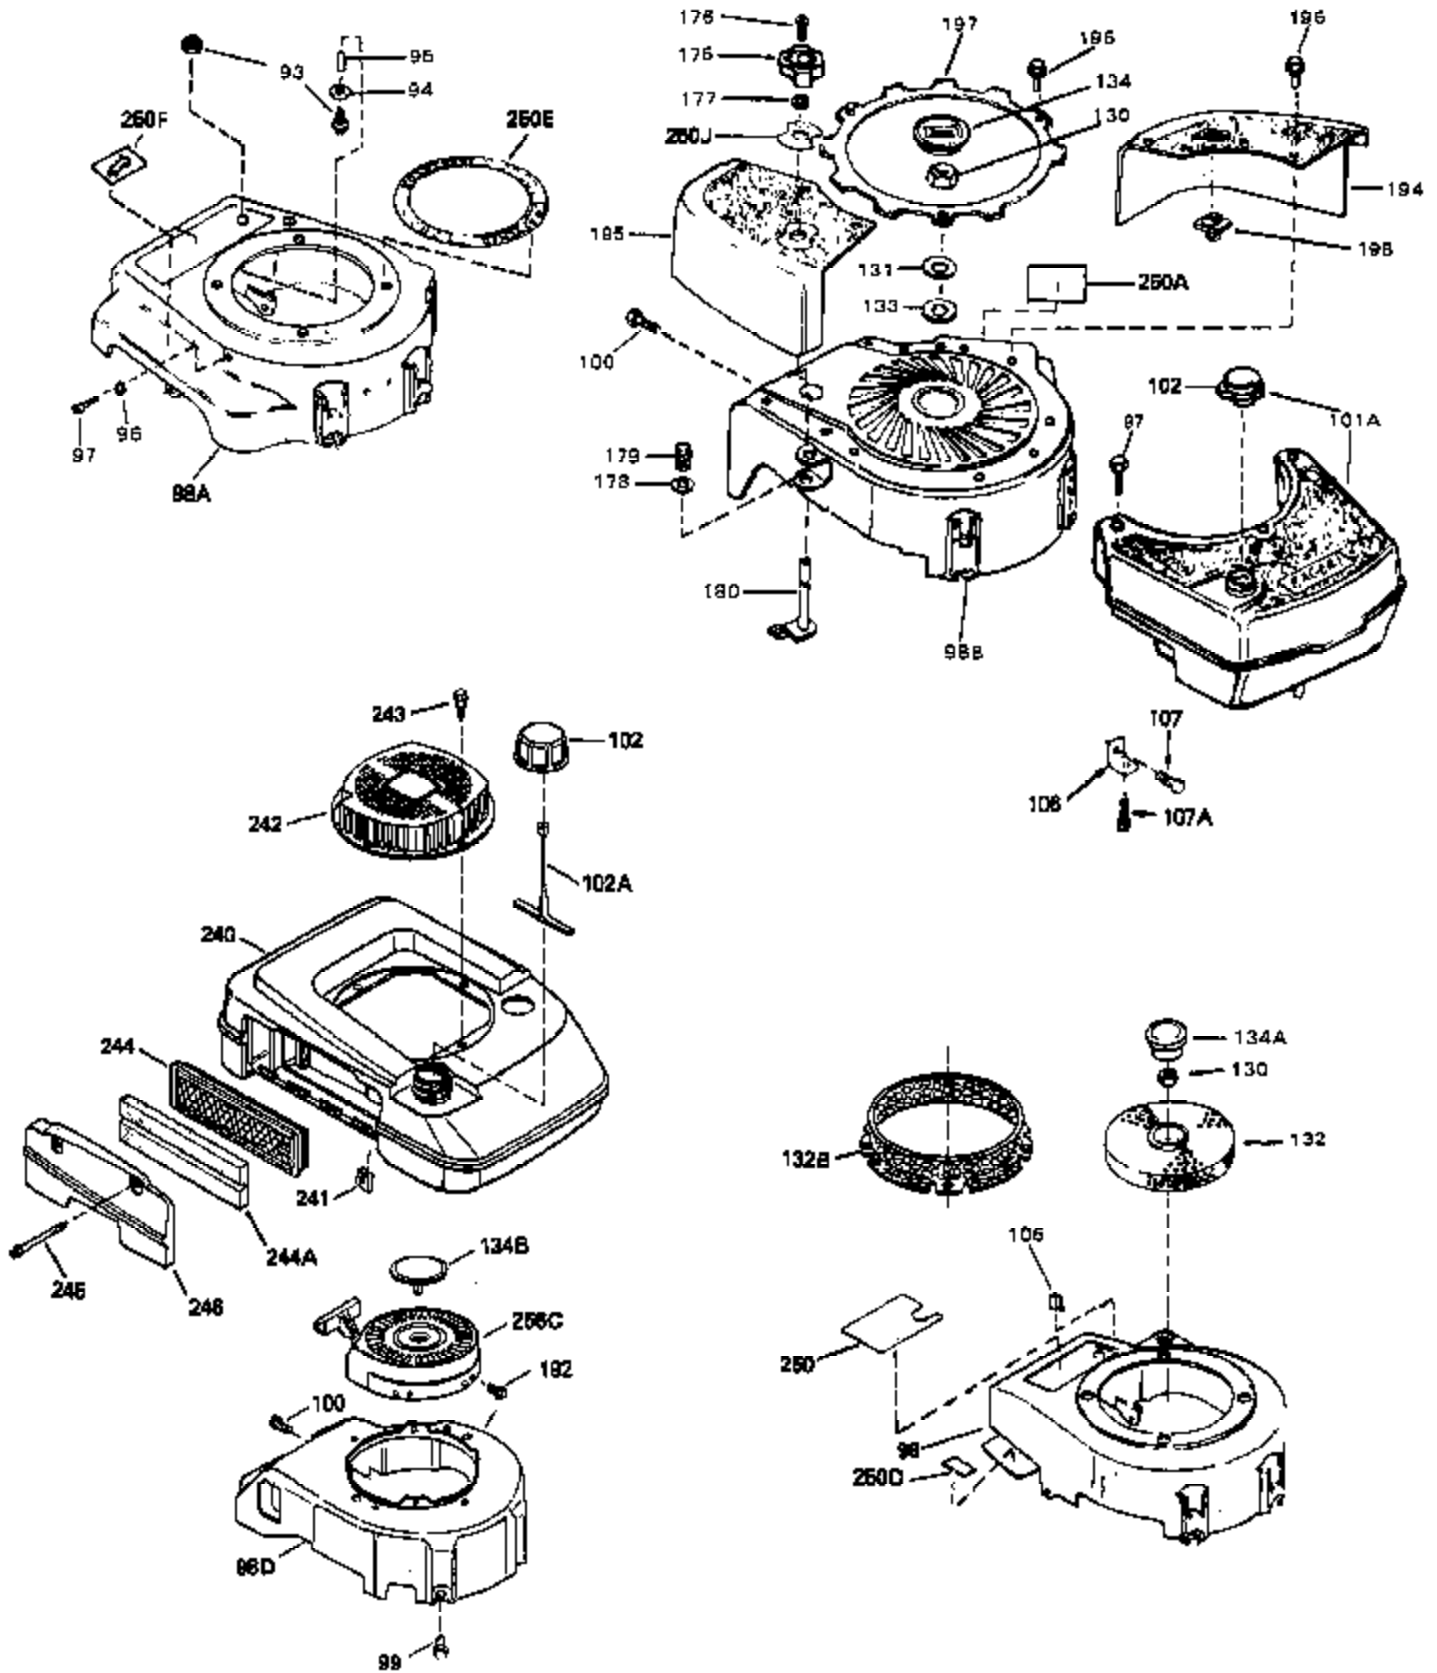

Ref #	Part Number	Qty	Description
97	28763	0	Screw, Hex washer hd. thread-forming, 10-24
98B	34367	0	Housing, Blower
99	650831	0	Screw, Hex washer hd. Powerlok thread,
100	30200	0	Screw
101A	34369A	0	Tank Assy., Fuel (Charcoal Poly) (1-1/2
102	34118	0	Cap, Fuel filler (Red Plastic) (Spurt
102	410144B	0	Cap, Fuel filler (White Plastic) (Std.)
130	650816	0	Nut, Flywheel
131	650815	0	Washer, Belleville
134	34113	0	Plug, Screen
192	650802	0	Screw, Hex washer hd. taptite, 1/4-20 x 5/8
250F	34408	0	Decal, Instruction (Stop)
250	34442A	0	Decal, Instruction