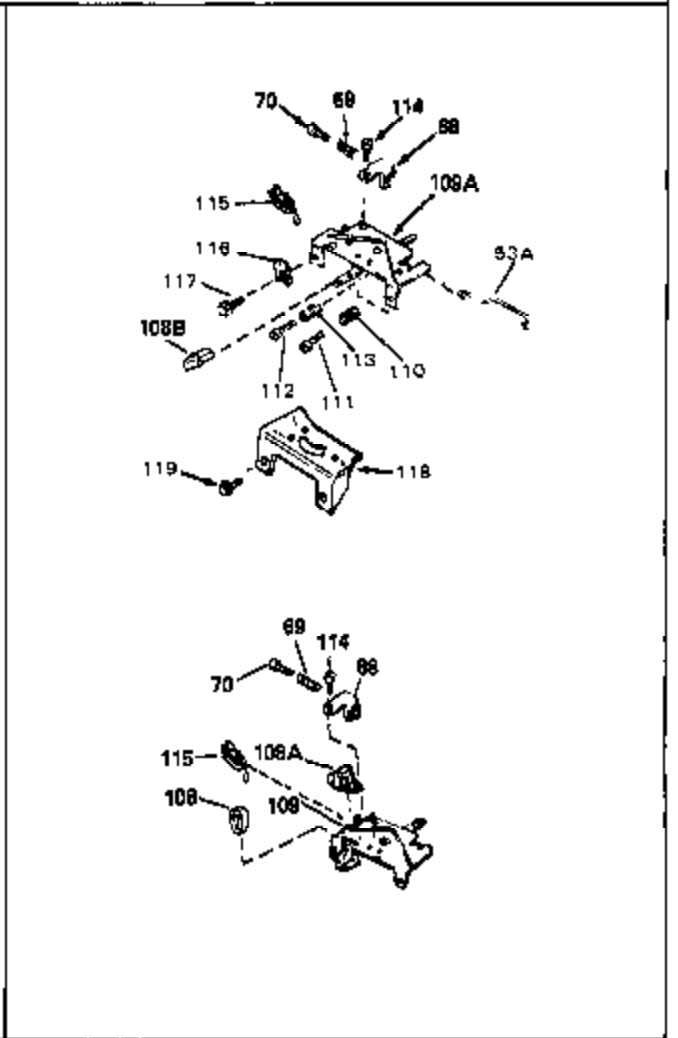

Ref #	Part Number	Qty	Description
108A	33971	0	Knob, Control
109	33970A	0	Control Assy., Speed
110	33802	0	Spring Compression
111	650777	0	Screw, Slotted fil. hd. mach., 6-32 x 7/16
112	650549	0	Screw
113	31342	0	Spring, Compression
114	30200	0	Screw
115	610973	0	Terminal Assy.
120B	33556	0	Muffler
122	33753	0	Plate, Lock
239	35435	0	Filter, Pre-Air (Poly)