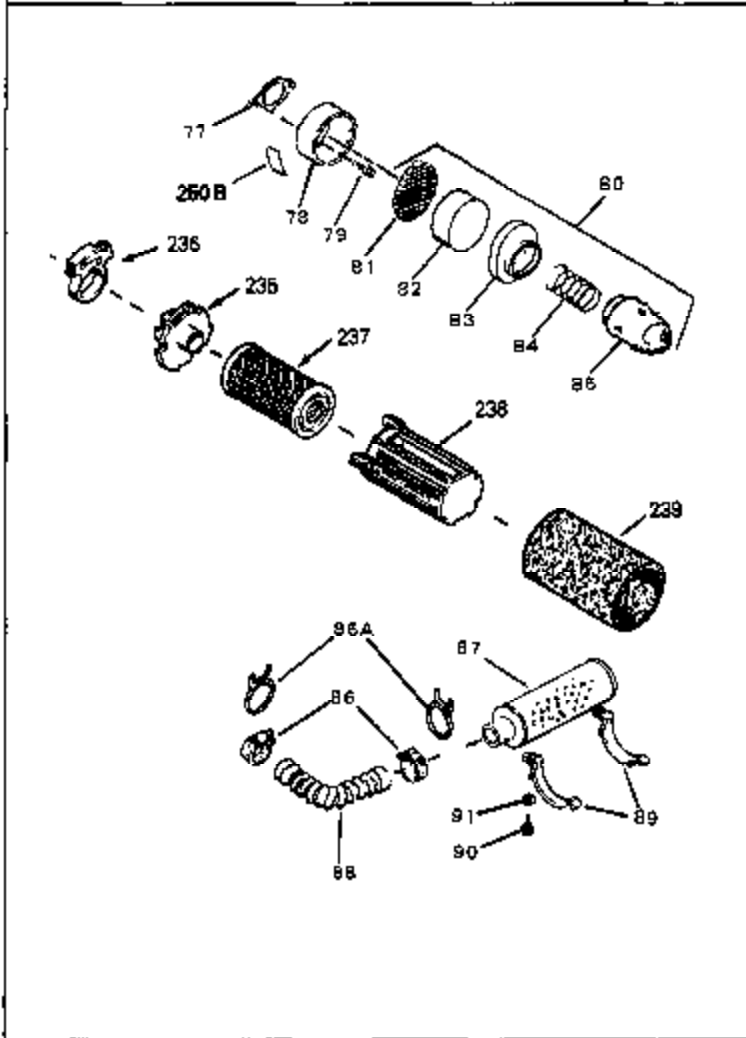

Ref #	Part Number	Qty	Description
108A	33971	0	Knob, Control
109	33970A	0	Control Assy., Speed
110	33802	0	Spring Compression
111	650777	0	Screw, Slotted fil. hd. mach., 6-32 x 7/16
112	650549	0	Screw
113	31342	0	Spring, Compression
114	30200	0	Screw
115	610973	0	Terminal Assy.
120B	33556	0	Muffler
122	33753	0	Plate, Lock
239	35435	0	Filter, Pre-Air (Poly)