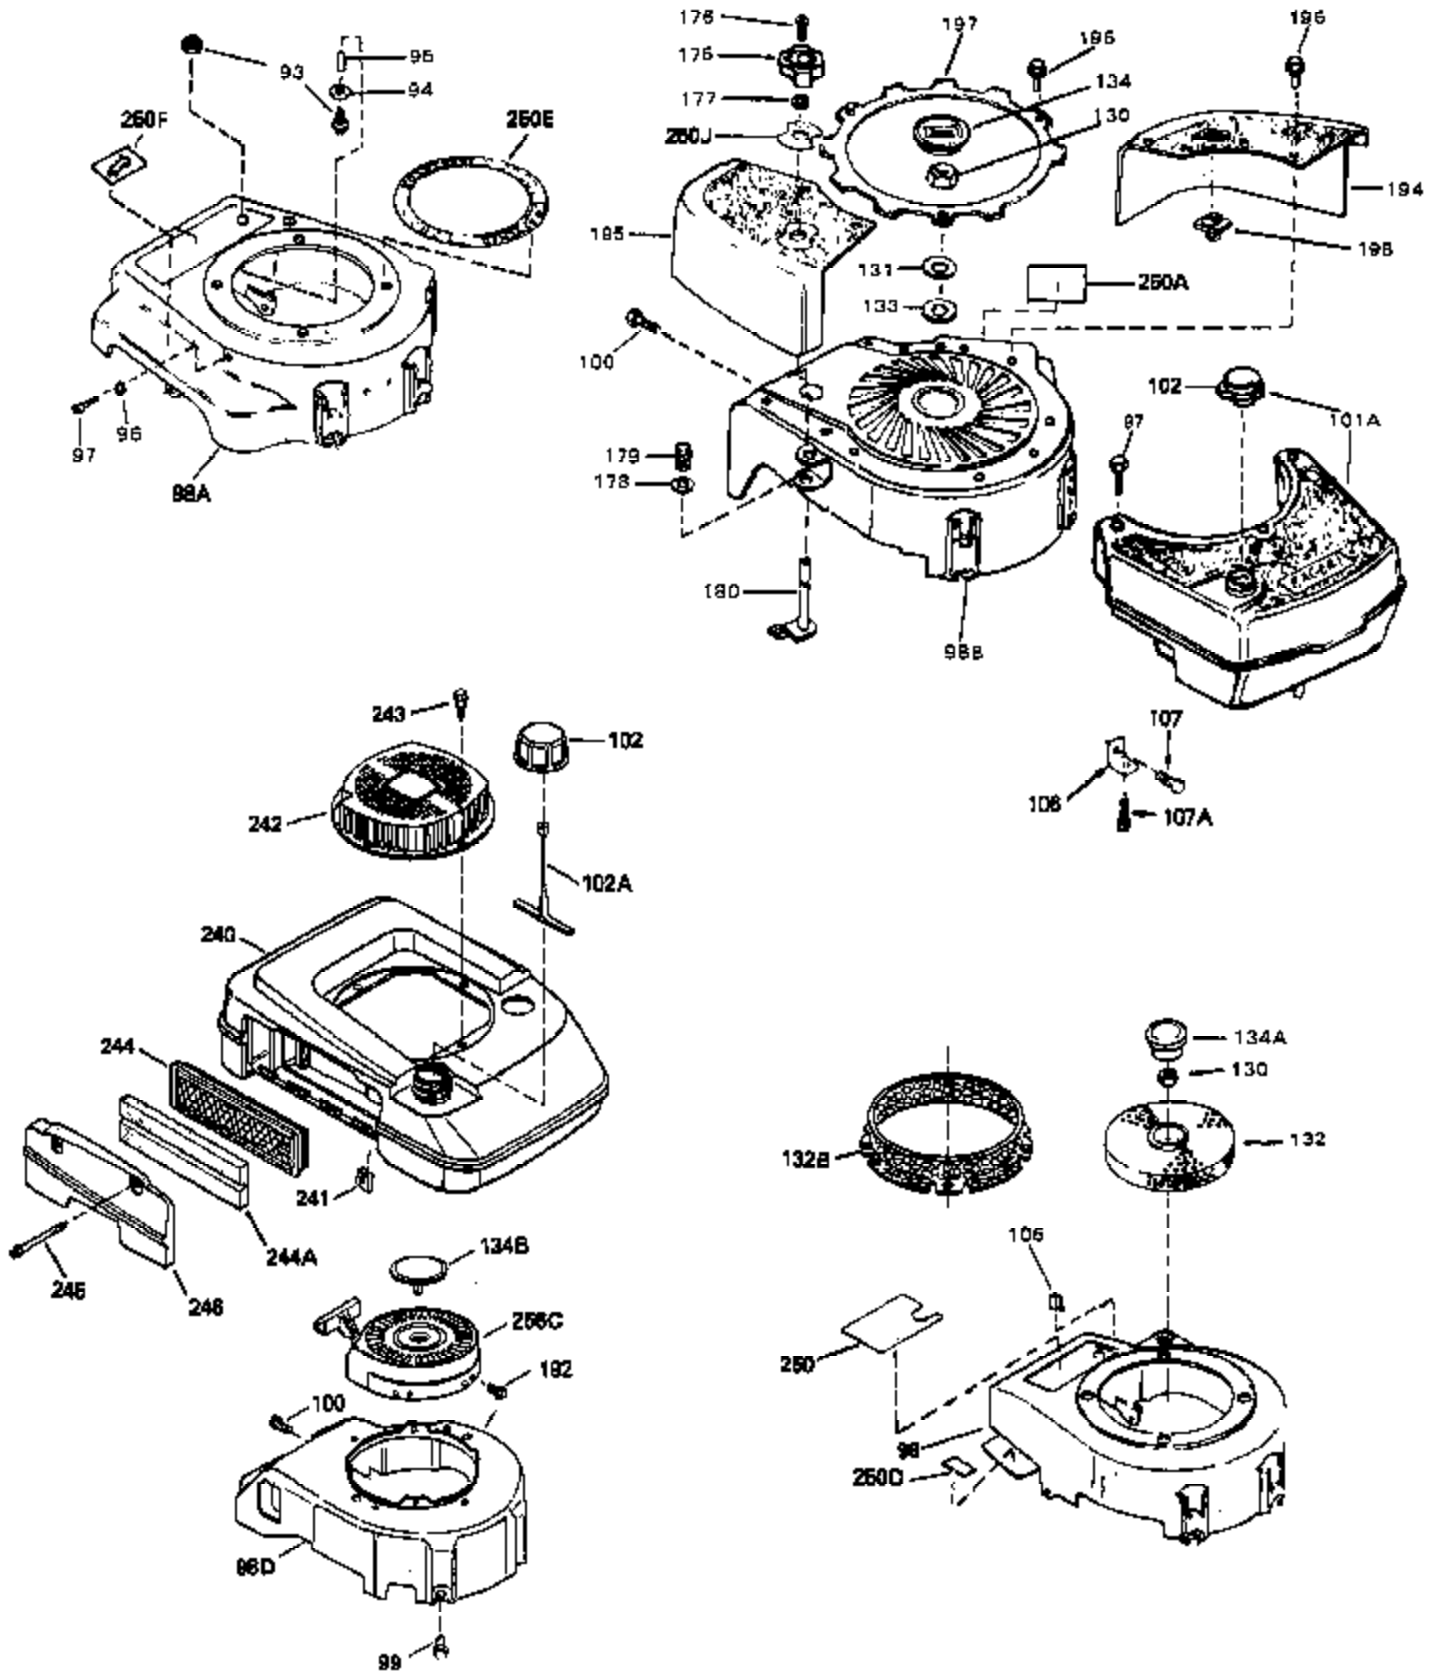

Ref #	Part Number	Qty	Description
54	34337	0	Link, Governor spring
55	32755	0	Cover, Valve spring box
56	27234	0	Gasket, Breather cover
57	650128	0	Screw
59	32649	0	Gasket, Intake
60	31384A	0	Pipe, Intake
61	6201	0	Screw
62	650451	0	Screw
67	26756	0	Gasket, Carburetor
71	29752	0	Nut
75	32972	0	Cleaner, Air
76	33168	0	Clamp, Corbin
99	650831	0	Screw, Hex washer hd. Powerlok thread,
102	34118	0	Cap, Fuel filler (Red Plastic) (Spurt
102	410144B	0	Cap, Fuel filler (White Plastic) (Std.)
103	29774	0	Line, Fuel (Braided 8.25")
103	30705	0	Line, Fuel (Braided 16")
103	34357	0	Line, Fuel (Epichlorohydrin 6-3/4")
104	26460	0	Clamp, Fuel line
105A	30593	0	Clip, Magneto wire
115	610973	0	Terminal Assy.
121	792005	0	Screw, Hex hd., 1/4-20 x 2-1/2
125	34282	0	"O" Ring (.612 I.D. x .812 O.D. x .103
126	34207A	0	Tube, Oil filler
127	33590	0	"O" Ring
128	34267	0	Dipstick, Oil (Twist Lock)
129	610118	0	Cover, Spark plug
130	650607	0	Nut, Flywheel
131	650815	0	Washer, Belleville
133	650791	0	Washer, Belleville
161	34353	0	Primer Assy.
162	32180C	0	Line, Primer
165	34080	0	Spacer, Flywheel key
192A	0	0	Rivet, Pop (3/16" Dia.)
201	730207	0	Magneto-to-Solid State Conversion Kit
251	631021	0	Inlet Needle, Seat & Clip Assy.
255	632053	0	Carburetor
258	33238C	0	Gasket Set

Ref #	Part Number	Qty	Description
1	33404A	0	Cylinder Assy. (2-5/8" Bore)
2	26727	0	Pin, Dowel
50	34215	0	Breather Assy.
51	30200	0	Screw
52	32760	0	Gasket, Breather
63	650506	0	Screw
64	631036	0	Shutter, Throttle
65	631530	0	Shaft Assy., Throttle
66	631066	0	Spring, Return
72	650167	0	Screw, Hex hd. Sems, 1/4-20 x 1/2
92A	34231	0	Wire, Ground (One female fitting & one
115	610973	0	Terminal Assy.
164	610782B	0	Flywheel (Solid state)
165	34080	0	Spacer, Flywheel key
166	610946A	0	Stator Plate Assy. (Solid State)
190	34239	0	Guard, Starter
191	34309	0	Stud
192A	0	0	Rivet, Pop (3/16" Dia.)
192	650802	0	Screw, Hex washer hd. taptite, 1/4-20 x 5/8
256A	590531	0	Starter, Side mount rewind