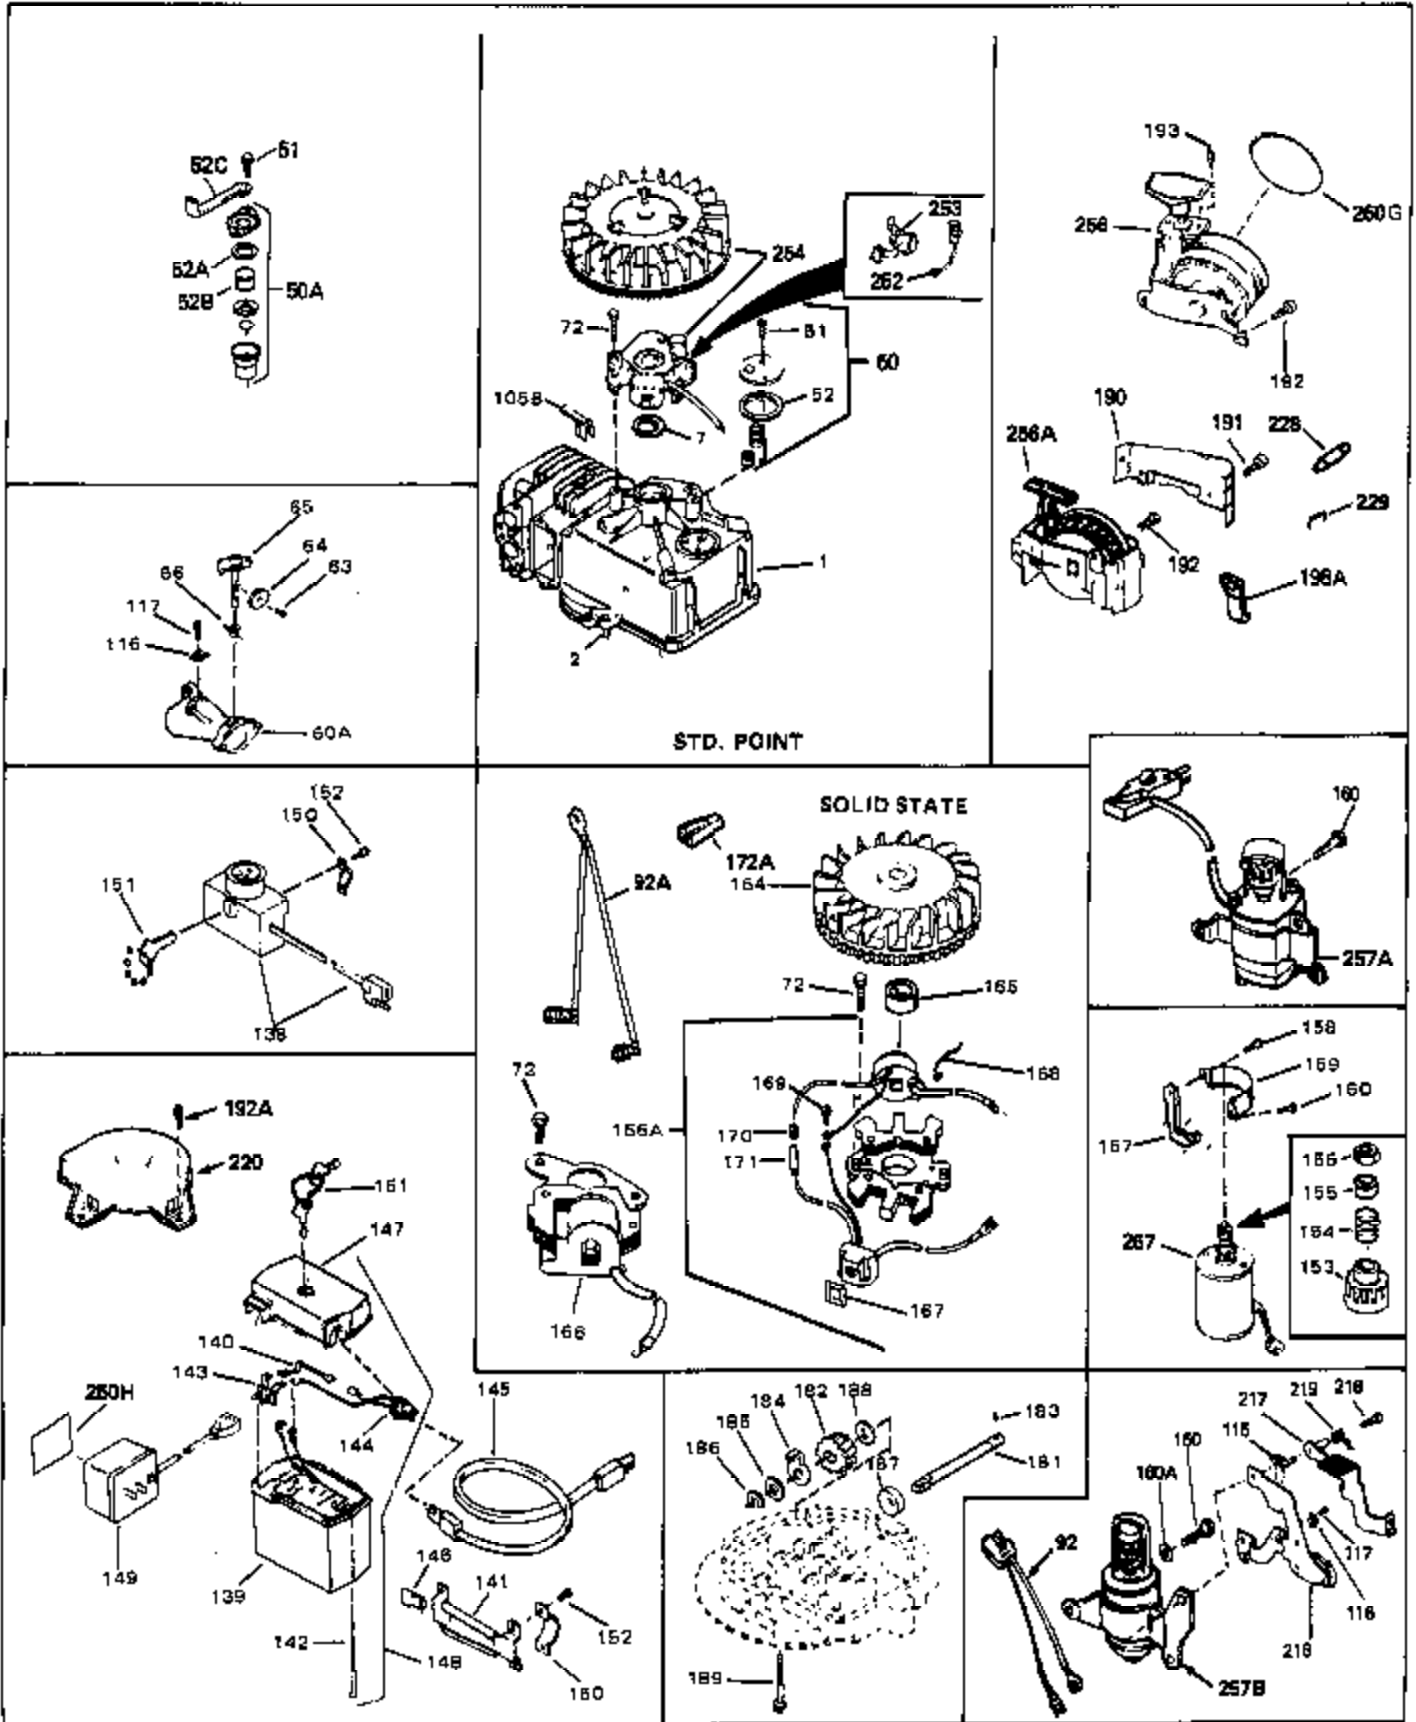

Ref #	Part Number	Qty	Description
54	34337	0	Link, Governor spring
55	32755	0	Cover, Valve spring box
56	27234	0	Gasket, Breather cover
57	650128	0	Screw
59	32649	0	Gasket, Intake
60	31384A	0	Pipe, Intake
61	6201	0	Screw
62	650451	0	Screw
67	26756	0	Gasket, Carburetor
71	29752	0	Nut
75	32972	0	Cleaner, Air
76	33168	0	Clamp, Corbin
99	650831	0	Screw, Hex washer hd. Powerlok thread,
102	34118	0	Cap, Fuel filler (Red Plastic) (Spurt
102	410144B	0	Cap, Fuel filler (White Plastic) (Std.)
103	29774	0	Line, Fuel (Braided 8.25")
103	30705	0	Line, Fuel (Braided 16")
103	34357	0	Line, Fuel (Epichlorohydrin 6-3/4")
104	26460	0	Clamp, Fuel line
105A	30593	0	Clip, Magneto wire
115	610973	0	Terminal Assy.
121	792005	0	Screw, Hex hd., 1/4-20 x 2-1/2
125	34282	0	"O" Ring (.612 I.D. x .812 O.D. x .103
126	34207A	0	Tube, Oil filler
127	33590	0	"O" Ring
128	34267	0	Dipstick, Oil (Twist Lock)
129	610118	0	Cover, Spark plug
130	650607	0	Nut, Flywheel
131	650815	0	Washer, Belleville
133	650791	0	Washer, Belleville
161	34353	0	Primer Assy.
162	32180C	0	Line, Primer
165	34080	0	Spacer, Flywheel key
192A	0	0	Rivet, Pop (3/16" Dia.)
201	730207	0	Magneto-to-Solid State Conversion Kit
251	631021	0	Inlet Needle, Seat & Clip Assy.
255	632053	0	Carburetor
258	33238C	0	Gasket Set

Ref #	Part Number	Qty	Description
1	33404A	0	Cylinder Assy. (2-5/8" Bore)
2	26727	0	Pin, Dowel
50	34215	0	Breather Assy.
51	30200	0	Screw
52	32760	0	Gasket, Breather
63	650506	0	Screw
64	631036	0	Shutter, Throttle
65	631530	0	Shaft Assy., Throttle
66	631066	0	Spring, Return
72	650167	0	Screw, Hex hd. Sems, 1/4-20 x 1/2
92A	34231	0	Wire, Ground (One female fitting & one
115	610973	0	Terminal Assy.
164	610782B	0	Flywheel (Solid state)
165	34080	0	Spacer, Flywheel key
166	610946A	0	Stator Plate Assy. (Solid State)
190	34239	0	Guard, Starter
191	34309	0	Stud
192A	0	0	Rivet, Pop (3/16" Dia.)
192	650802	0	Screw, Hex washer hd. taptite, 1/4-20 x 5/8
256A	590531	0	Starter, Side mount rewind