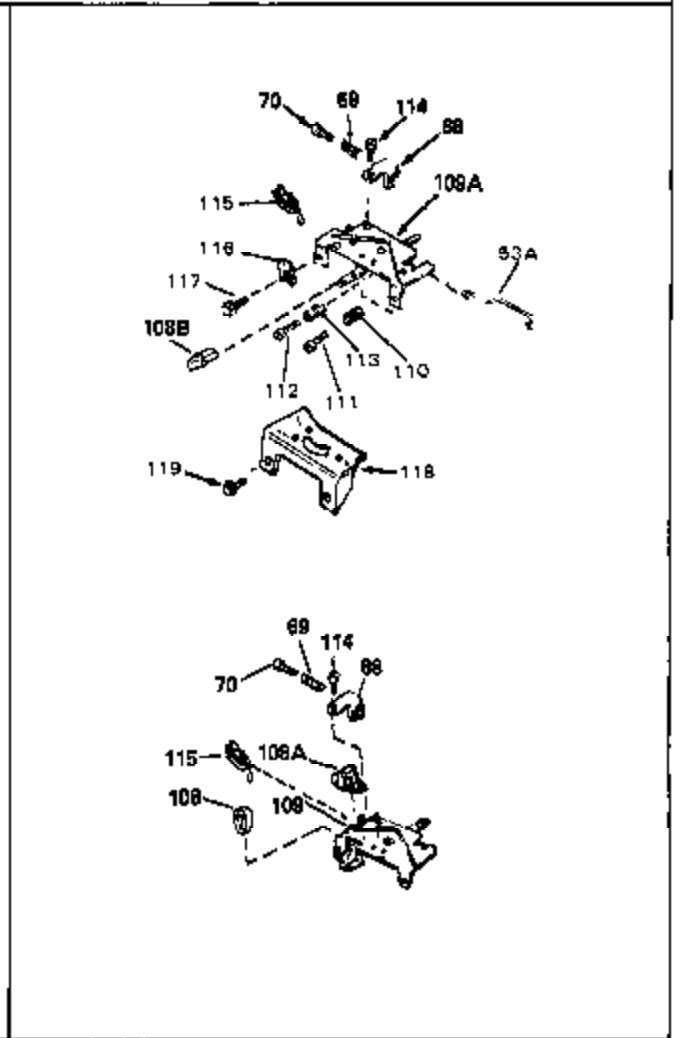

Ref #	Part Number	Qty	Description
108A	33971	0	Knob, Control
109	33970A	0	Control Assy., Speed
110	33802	0	Spring Compression
111	650777	0	Screw, Slotted fil. hd. mach., 6-32 x 7/16
112	650549	0	Screw
113	31342	0	Spring, Compression
114	30200	0	Screw
115	610973	0	Terminal Assy.
120B	33556	0	Muffler
122	33753	0	Plate, Lock
239	35435	0	Filter, Pre-Air (Poly)