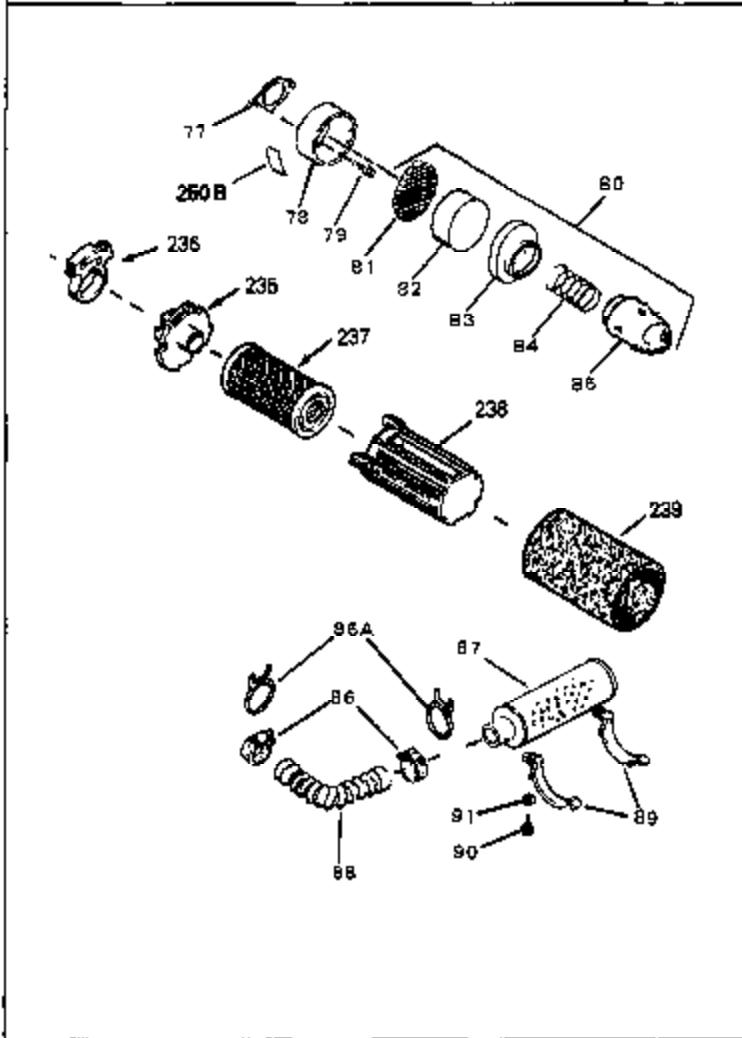

Ref #	Part Number	Qty	Description
108A	33971	0	Knob, Control
109	33970A	0	Control Assy., Speed
110	33802	0	Spring Compression
111	650777	0	Screw, Slotted fil. hd. mach., 6-32 x 7/16
112	650549	0	Screw
113	31342	0	Spring, Compression
114	30200	0	Screw
115	610973	0	Terminal Assy.
120B	33556	0	Muffler
122	33753	0	Plate, Lock
239	35435	0	Filter, Pre-Air (Poly)