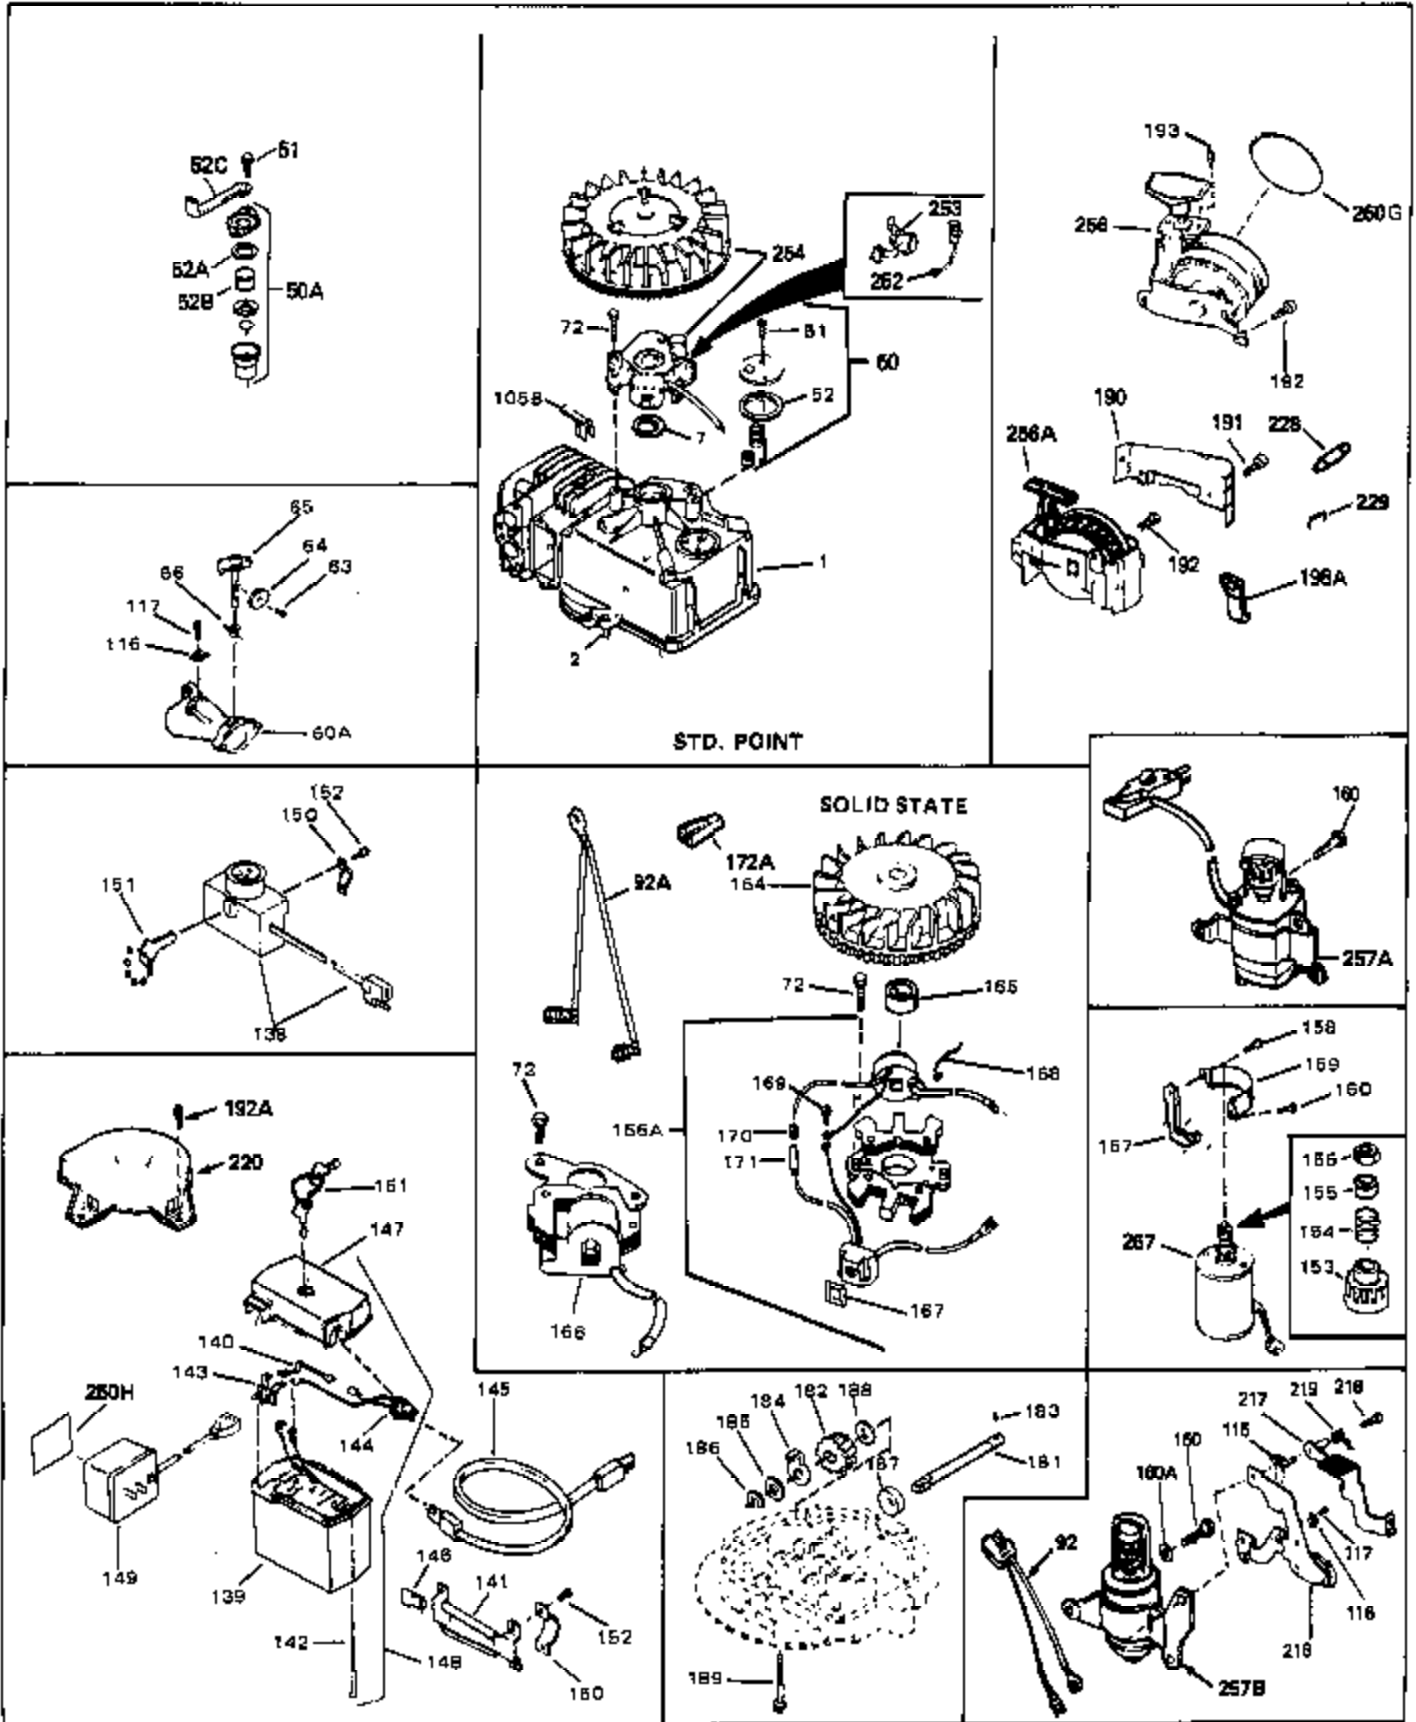

Ref #	Part Number	Qty	Description
1	33404A	0	Cylinder Assy. (2-5/8" Bore)
2	26727	0	Pin, Dowel
50	34215	0	Breather Assy.
51	30200	0	Screw
52	32760	0	Gasket, Breather
63	650506	0	Screw
64	631036	0	Shutter, Throttle
65	631530	0	Shaft Assy., Throttle
66	631066	0	Spring, Return
72	650167	0	Screw, Hex hd. Sems, 1/4-20 x 1/2
92A	34231	0	Wire, Ground (One female fitting & one
115	610973	0	Terminal Assy.
164	610782B	0	Flywheel (Solid state)
165	34080	0	Spacer, Flywheel key
166	610946A	0	Stator Plate Assy. (Solid State)
190	34239	0	Guard, Starter
191	34309	0	Stud
192A	0	0	Rivet, Pop (3/16" Dia.)
192	650802	0	Screw, Hex washer hd. taptite, 1/4-20 x 5/8
256A	590531	0	Starter, Side mount rewind