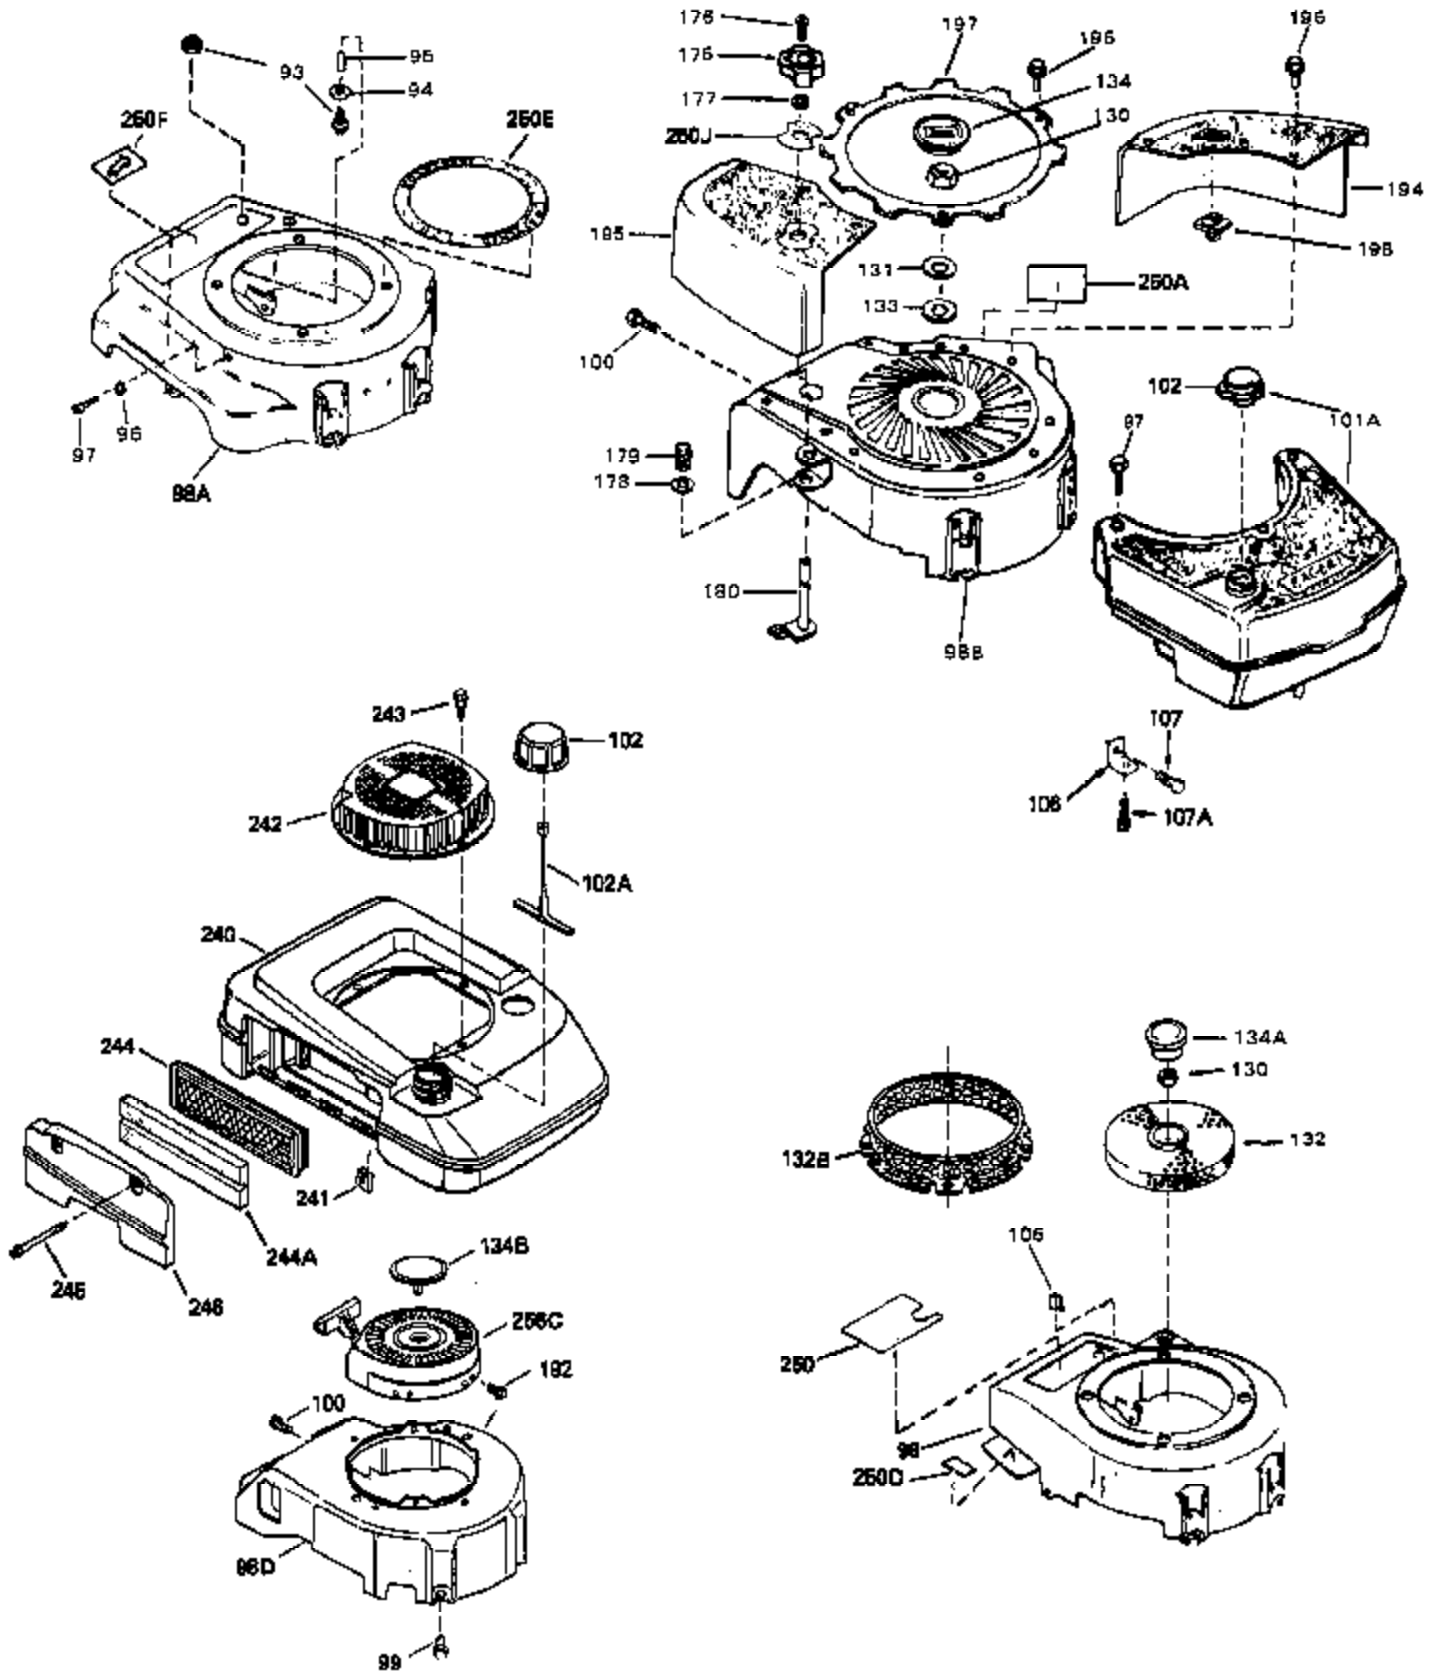

Ref #	Part Number	Qty	Description
54	34337	0	Link, Governor spring
55	32755	0	Cover, Valve spring box
56	27234	0	Gasket, Breather cover
57	650128	0	Screw
59	32649	0	Gasket, Intake
60	31384A	0	Pipe, Intake
61	6201	0	Screw
62	650451	0	Screw
67	26756	0	Gasket, Carburetor
71	29752	0	Nut
75	32972	0	Cleaner, Air
76	33168	0	Clamp, Corbin
99	650831	0	Screw, Hex washer hd. Powerlok thread,
102	34118	0	Cap, Fuel filler (Red Plastic) (Spurt
102	410144B	0	Cap, Fuel filler (White Plastic) (Std.)
103	29774	0	Line, Fuel (Braided 8.25")
103	30705	0	Line, Fuel (Braided 16")
103	34357	0	Line, Fuel (Epichlorohydrin 6-3/4")
104	26460	0	Clamp, Fuel line
105A	30593	0	Clip, Magneto wire
115	610973	0	Terminal Assy.
121	792005	0	Screw, Hex hd., 1/4-20 x 2-1/2
125	34282	0	"O" Ring (.612 I.D. x .812 O.D. x .103
126	34207A	0	Tube, Oil filler
127	33590	0	"O" Ring
128	34267	0	Dipstick, Oil (Twist Lock)
129	610118	0	Cover, Spark plug
130	650607	0	Nut, Flywheel
131	650815	0	Washer, Belleville
133	650791	0	Washer, Belleville
161	34353	0	Primer Assy.
162	32180C	0	Line, Primer
165	34080	0	Spacer, Flywheel key
192A	0	0	Rivet, Pop (3/16" Dia.)
201	730207	0	Magneto-to-Solid State Conversion Kit
251	631021	0	Inlet Needle, Seat & Clip Assy.
255	632053	0	Carburetor
258	33238C	0	Gasket Set

Ref #	Part Number	Qty	Description
1	33404A	0	Cylinder Assy. (2-5/8" Bore)
2	26727	0	Pin, Dowel
50	34215	0	Breather Assy.
51	30200	0	Screw
52	32760	0	Gasket, Breather
63	650506	0	Screw
64	631036	0	Shutter, Throttle
65	631530	0	Shaft Assy., Throttle
66	631066	0	Spring, Return
72	650167	0	Screw, Hex hd. Sems, 1/4-20 x 1/2
92A	34231	0	Wire, Ground (One female fitting & one
115	610973	0	Terminal Assy.
164	610782B	0	Flywheel (Solid state)
165	34080	0	Spacer, Flywheel key
166	610946A	0	Stator Plate Assy. (Solid State)
190	34239	0	Guard, Starter
191	34309	0	Stud
192A	0	0	Rivet, Pop (3/16" Dia.)
192	650802	0	Screw, Hex washer hd. taptite, 1/4-20 x 5/8
256A	590531	0	Starter, Side mount rewind