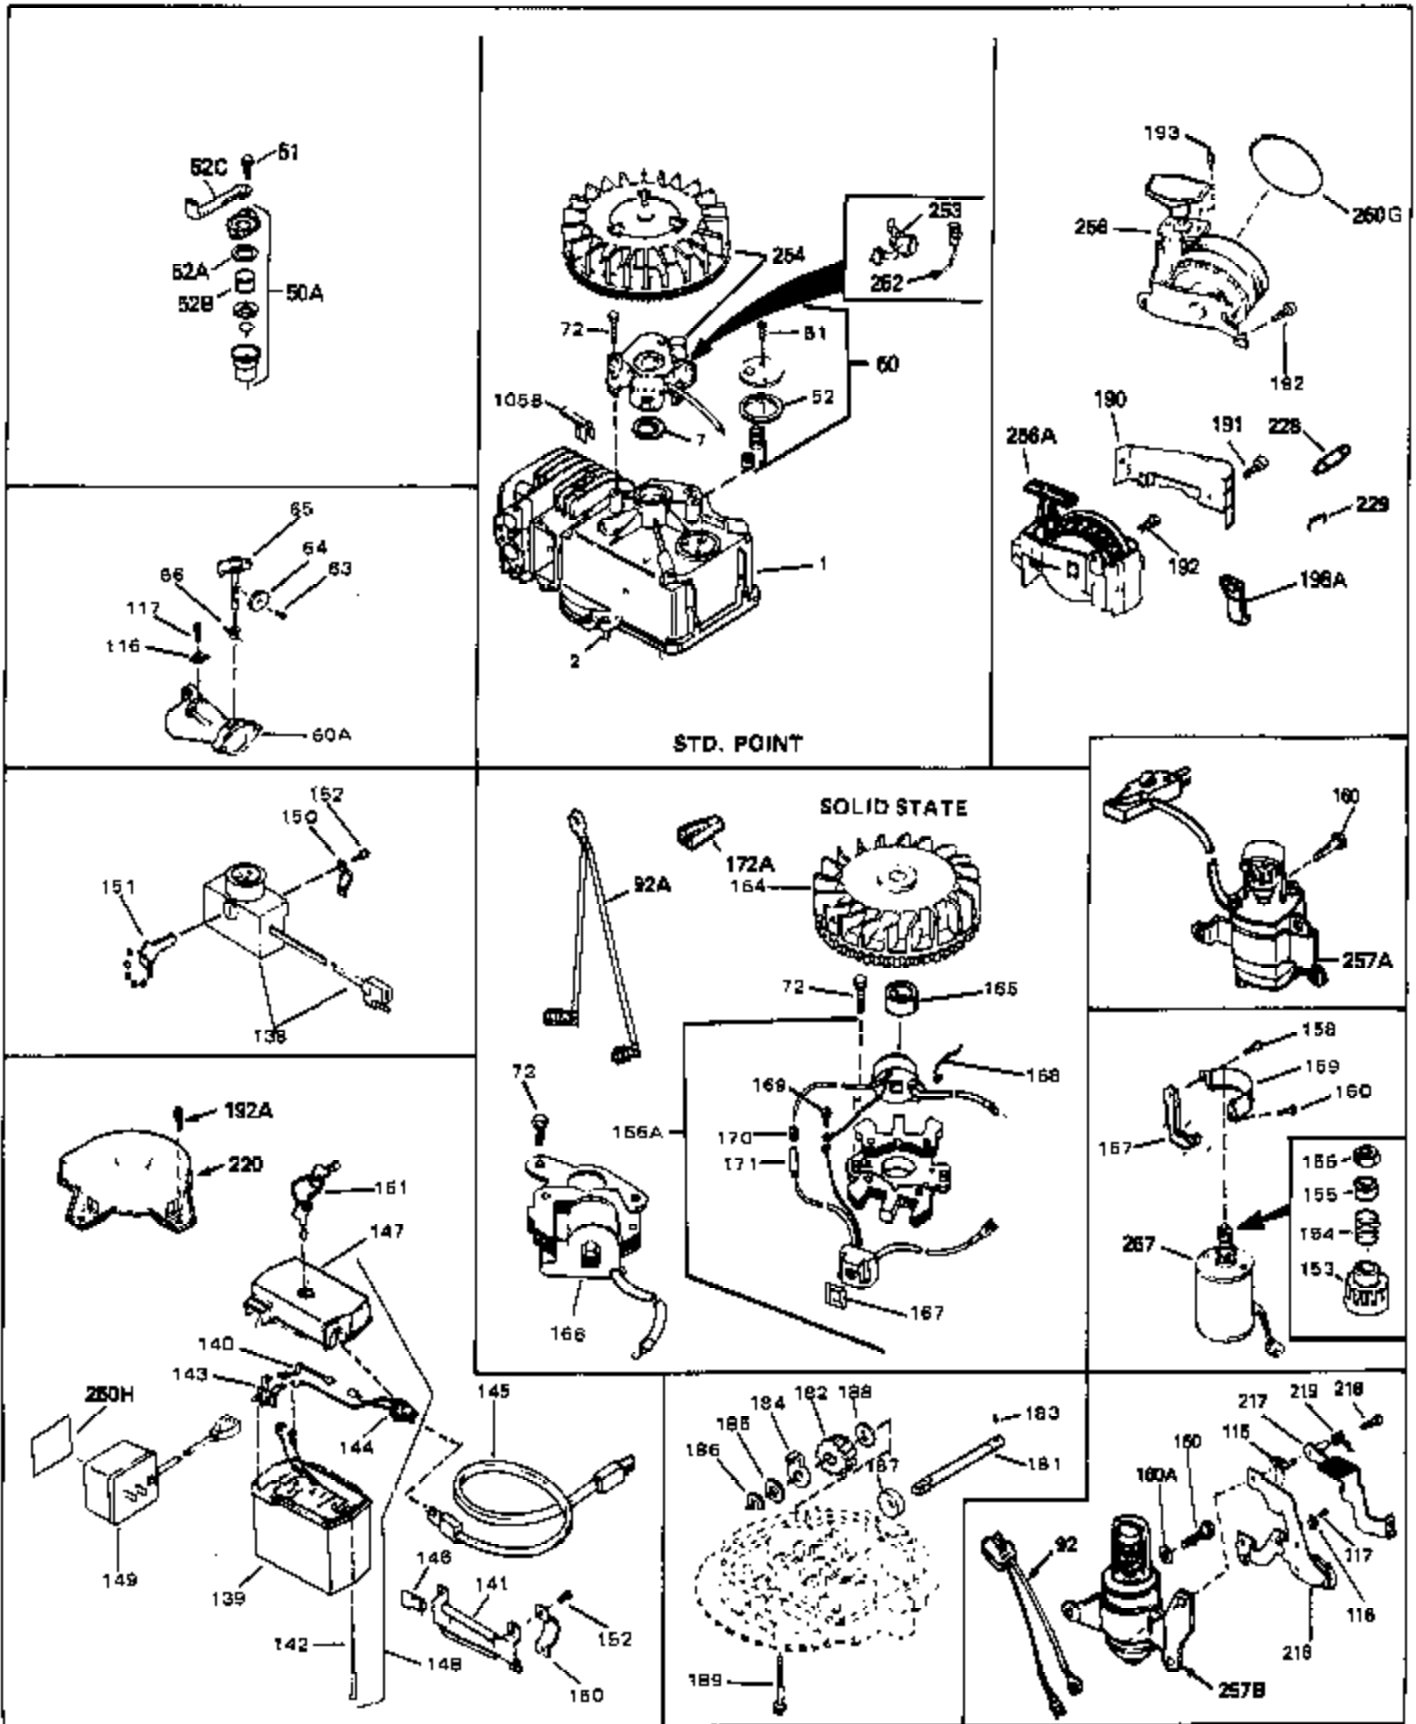

Ref #	Part Number	Qty	Description
1	34959	0	Cylinder Assy. (2-5/8" Bore)
2	26727	0	Pin, Dowel
50	34215	0	Breather Assy.
51	30200	0	Screw
52	32760	0	Gasket, Breather
63	650506	0	Screw
64	631036	0	Shutter, Throttle
65	631530	0	Shaft Assy., Throttle
66	631066	0	Spring, Return
92A	34084	0	Wire, Ground (Male fitting on one end and a
92A	34231	0	Wire, Ground (One female fitting & one
105B	29443	0	Clip, Fuel line
115	610973	0	Terminal Assy.
165	34080	0	Spacer, Flywheel key
181	31748	0	Shaft, P.T.O.
182	31746	0	Gear, Worm
184	31745	0	Washer, Tang
185	31787	0	Washer, Flat
186	31749	0	Ring, Retaining
187	31744	0	Seal, Oil
188	31747	0	Washer, Thrust
189	650492	0	Screw
192A	0	0	Rivet, Pop (3/16" Dia.)
192	650802	0	Screw, Hex washer hd. taptite, 1/4-20 x 5/8
198A	34372A	0	Bracket Assy., Rope guide
256A	590579	0	Starter, Side mount rewind