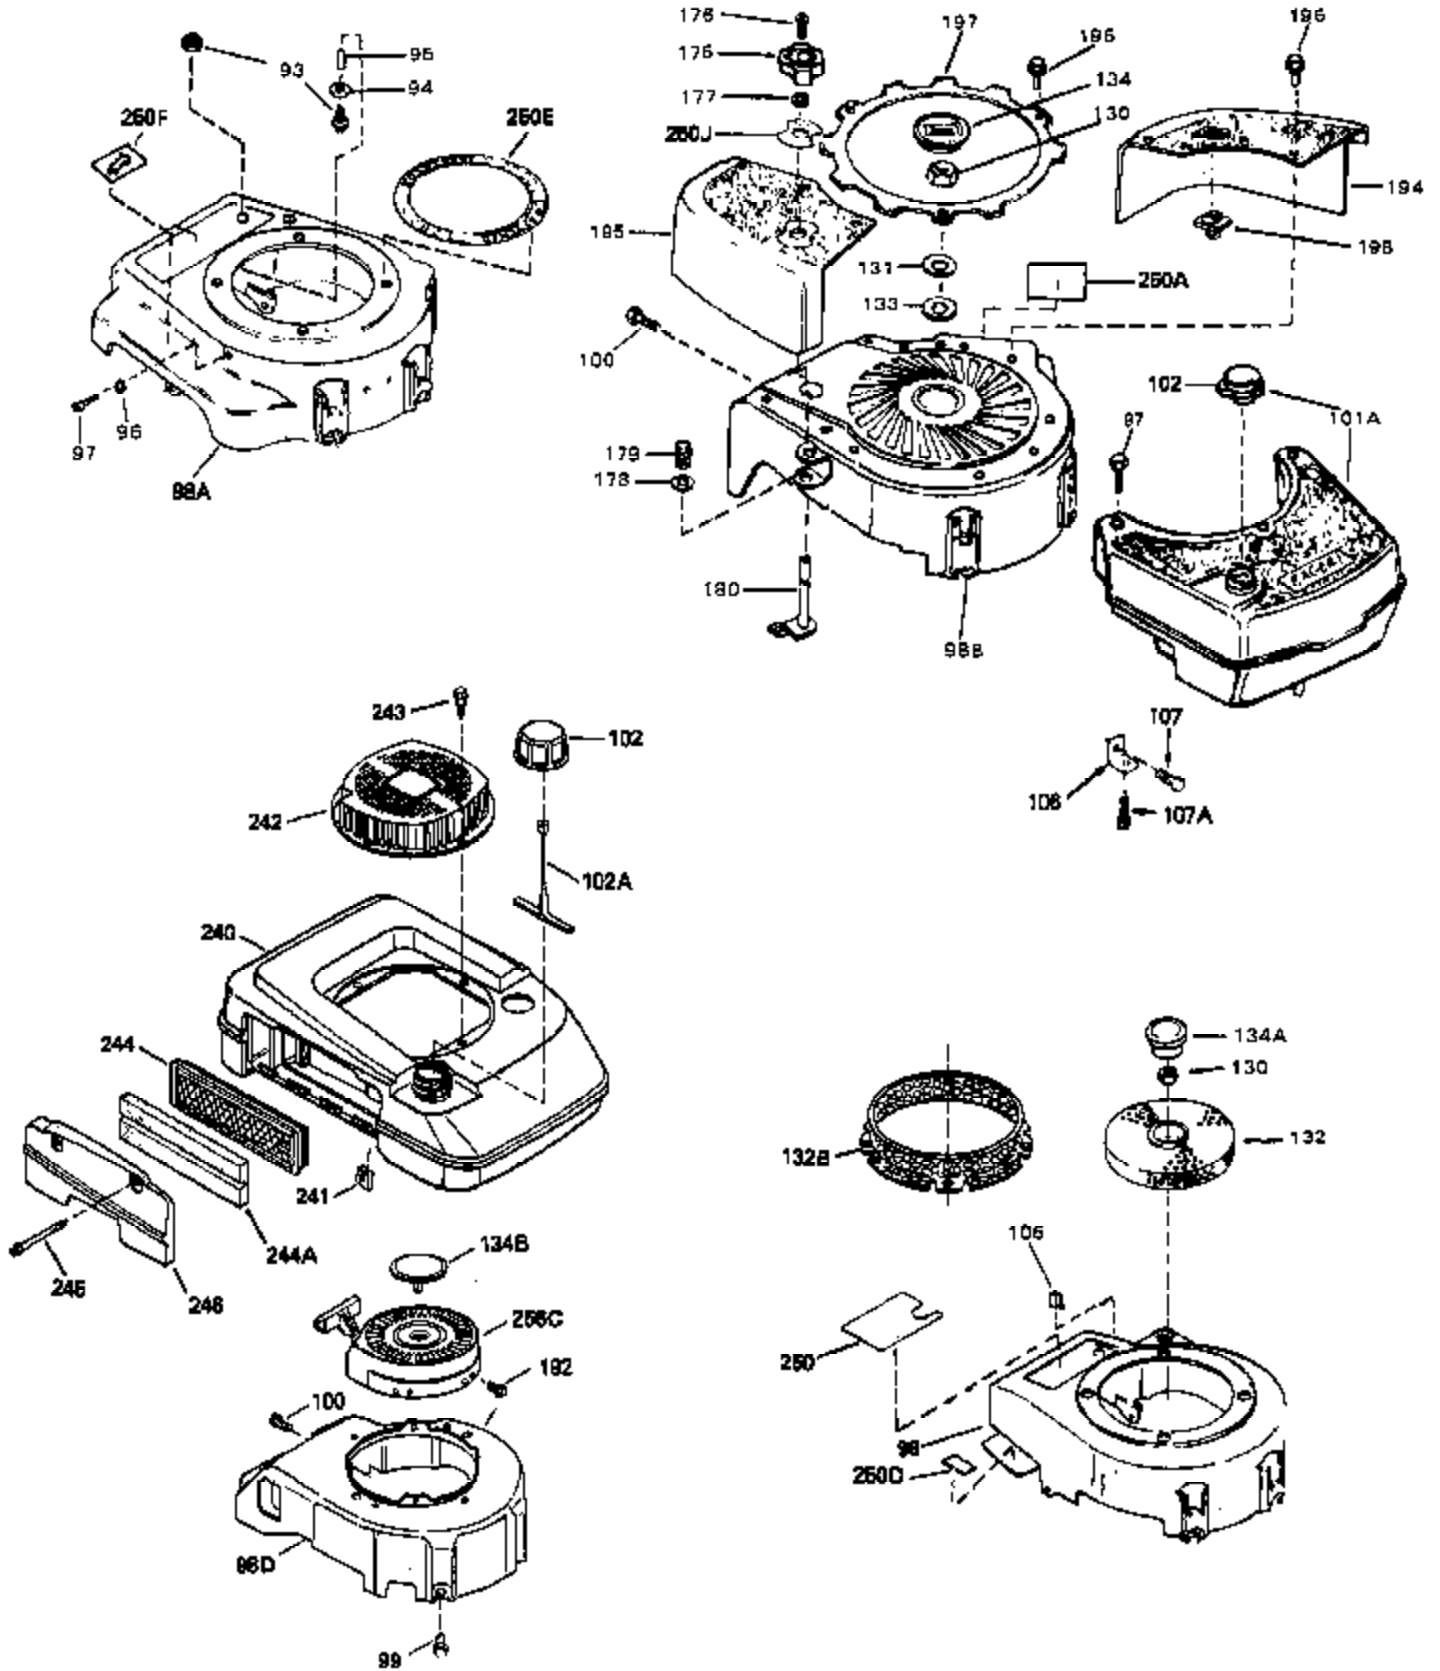

Ref #	Part Number	Qty	Description
98B	34367	0	Housing, Blower
99	650831	0	Screw, Hex washer hd. Powerlok thread,
100	30200	0	Screw
101A	34268	0	Tank Assy., Fuel (Red Poly) (1-1/2 qts.)
102	34118	0	Cap, Fuel filler (Red Plastic) (Spurt
102	410144B	0	Cap, Fuel filler (White Plastic) (Std.)
105	34246	0	Clip, Ground wire
130	650816	0	Nut, Flywheel
131	650815	0	Washer, Belleville
134	34113	0	Plug, Screen
175	34266	0	Knob, Control
176	650627	0	Screw
177	32309	0	Ring, Retainer
178	650626	0	Washer, Flat
179	32308	0	Spring, Compression
180	34074	0	Lever, Carburetor control
192	650802	0	Screw, Hex washer hd. taptite, 1/4-20 x 5/8
194	34270	0	Cover, Engine (Starter side)
195	34269	0	Cover, Engine (Carb. side)
196	650803	0	Screw, Hex washer hd. self-tap, 10-32 x 7/8
197	34272	0	Ring, Grill
198	34271	0	Pulley Assy., Starter rope
250	34442A	0	Decal, Instruction
250J	34273	0	Decal, Control