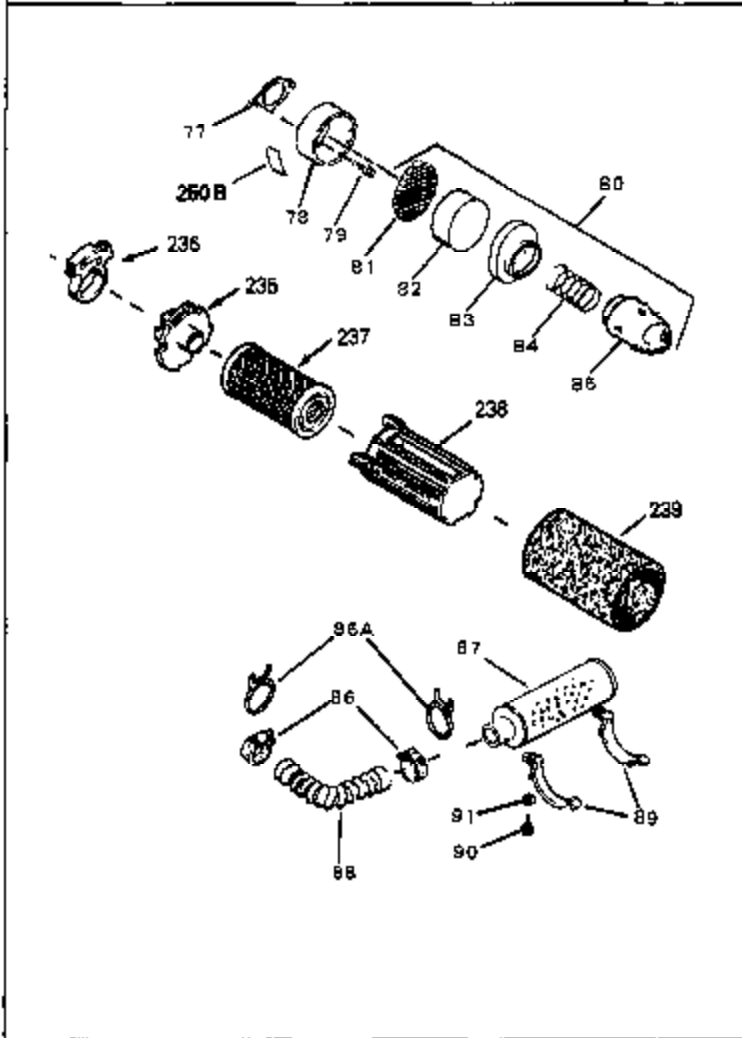

Ref #	Part Number	Qty	Description
1	33404A	0	Cylinder Assy. (2-5/8" Bore)
2	26727	0	Pin, Dowel
7	33876	0	Gasket, Stator
50	34215	0	Breather Assy.
51	30200	0	Screw
52	32760	0	Gasket, Breather
63	650506	0	Screw
64	631036	0	Shutter, Throttle
65	631530	0	Shaft Assy., Throttle
66	631066	0	Spring, Return
72	650489	0	Screw
92A	34084	0	Wire, Ground (Male fitting on one end and a
92A	34231	0	Wire, Ground (One female fitting & one
105B	29443	0	Clip, Fuel line
115	610973	0	Terminal Assy.
181	31748	0	Shaft, P.T.O.
182	31746	0	Gear, Worm
184	31745	0	Washer, Tang
185	31787	0	Washer, Flat
186	31749	0	Ring, Retaining
187	31744	0	Seal, Oil
188	31747	0	Washer, Thrust
189	650492	0	Screw
190	34239	0	Guard, Starter
191	34309	0	Stud
192A	0	0	Rivet, Pop (3/16" Dia.)
192	650802	0	Screw, Hex washer hd. taptite, 1/4-20 x 5/8
252	30548B	0	Condenser
253	30547A	0	Contact Assy., Breaker
254	610793A	0	Magneto, Tecumseh (w/ring gear)
256A	590531	0	Starter, Side mount rewind

Ref #	Part Number	Qty	Description
97	28763	0	Screw, Hex washer hd. thread-forming, 10-24
98B	33558A	0	Housing, Blower
99	650831	0	Screw, Hex washer hd. Powerlok thread,
101A	33082A	0	Tank Assy., Fuel (Charcoal Poly) (1.5 qt.)
102	34118	0	Cap, Fuel filler (Red Plastic) (Spurt
102	410144B	0	Cap, Fuel filler (White Plastic) (Std.)
105	27275	0	Clip, Hi-tension wire
105	34246	0	Clip, Ground wire
130	650607	0	Nut, Flywheel
131	650815	0	Washer, Belleville
133	650791	0	Washer, Belleville
134	34113	0	Plug, Screen
192	650802	0	Screw, Hex washer hd. taptite, 1/4-20 x 5/8
250	34274	0	Decal, Instruction
250F	34408	0	Decal, Instruction (Stop)