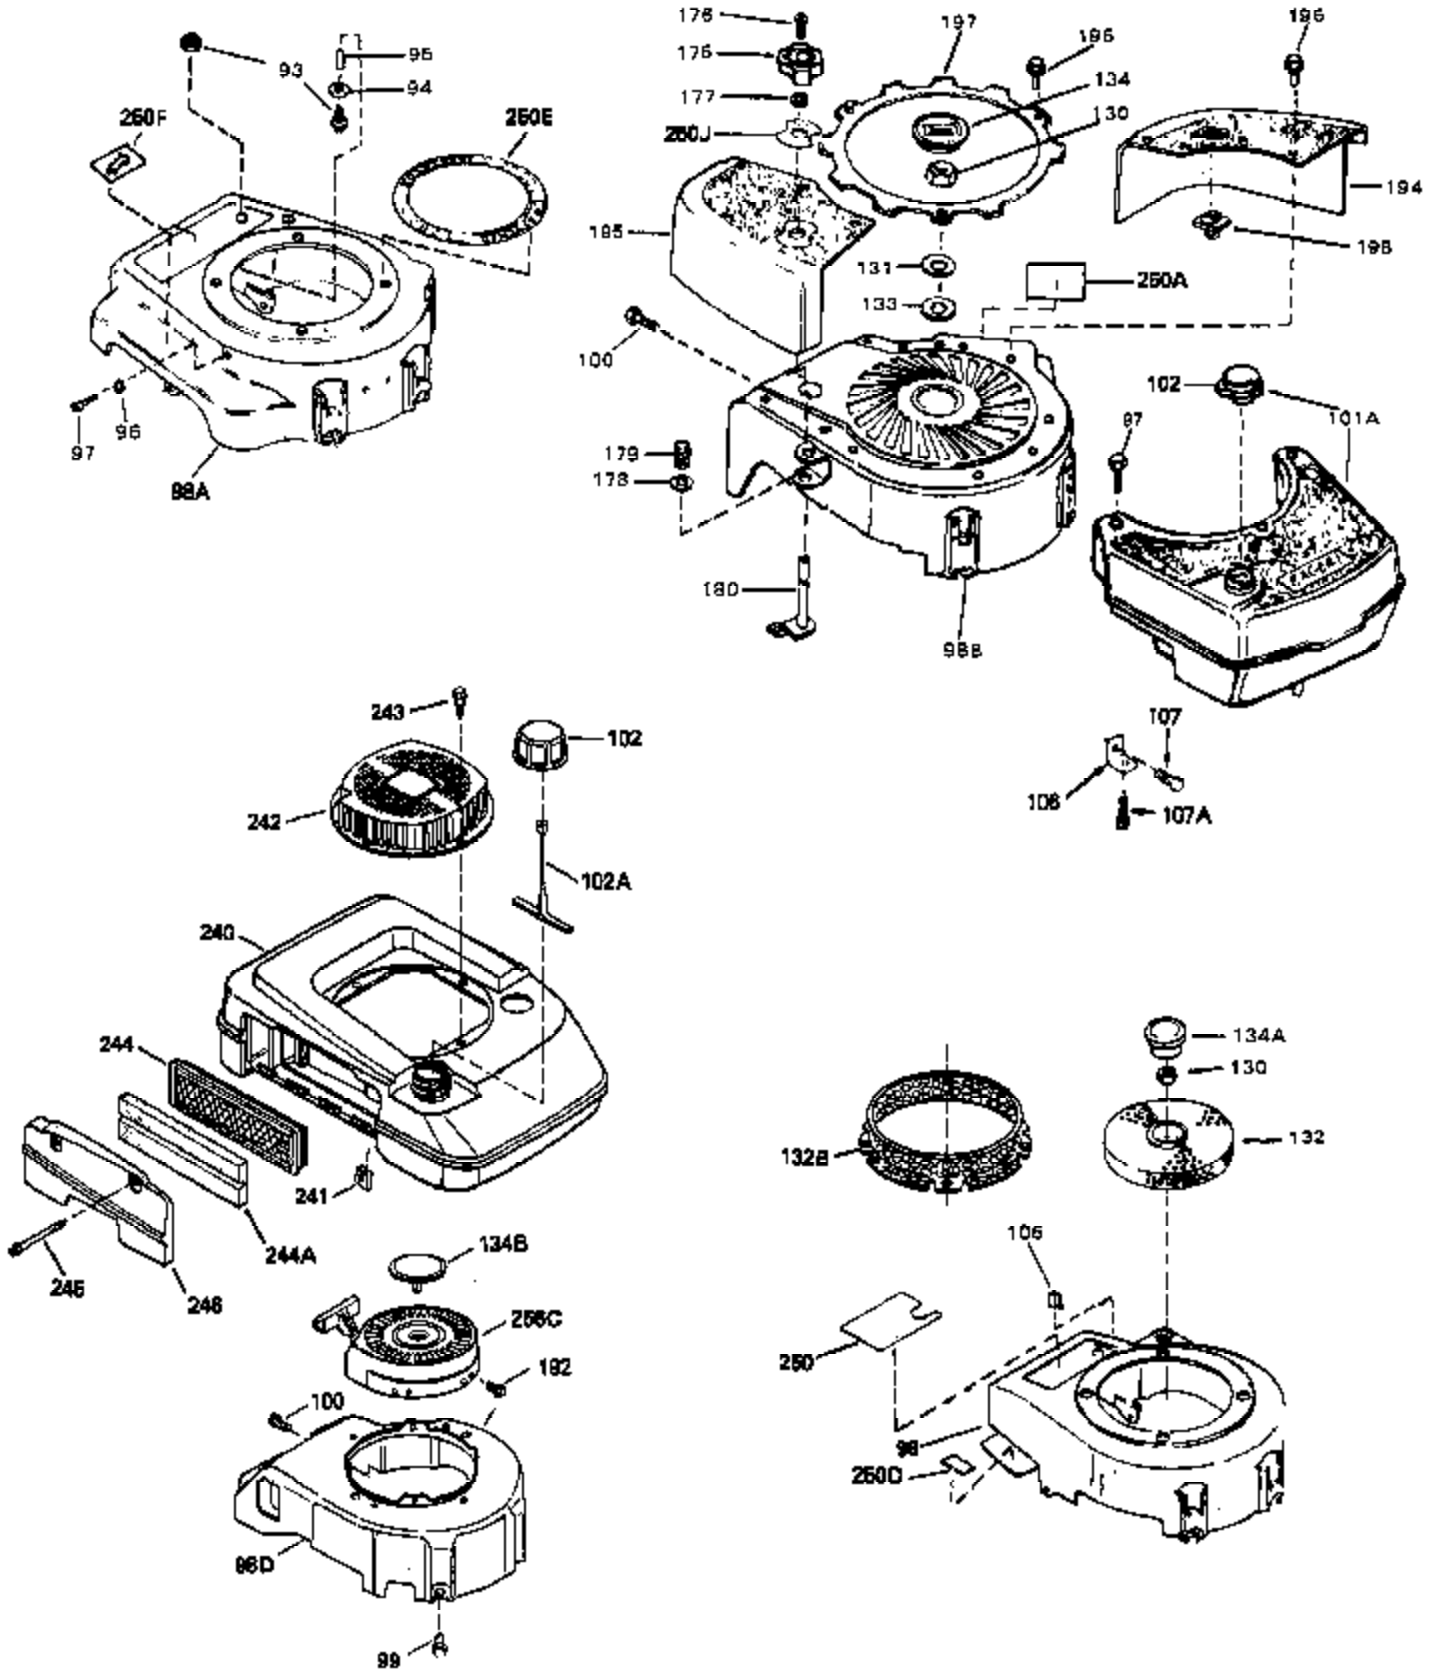

Ref #	Part Number	Qty	Description
1	33404A	0	Cylinder Assy. (2-5/8" Bore)
2	26727	0	Pin, Dowel
7	33876	0	Gasket, Stator
50	34215	0	Breather Assy.
51	30200	0	Screw
52	32760	0	Gasket, Breather
63	650506	0	Screw
64	631036	0	Shutter, Throttle
65	631530	0	Shaft Assy., Throttle
66	631066	0	Spring, Return
72	650489	0	Screw
92A	34084	0	Wire, Ground (Male fitting on one end and a
92A	34231	0	Wire, Ground (One female fitting & one
105B	29443	0	Clip, Fuel line
115	610973	0	Terminal Assy.
181	31748	0	Shaft, P.T.O.
182	31746	0	Gear, Worm
184	31745	0	Washer, Tang
185	31787	0	Washer, Flat
186	31749	0	Ring, Retaining
187	31744	0	Seal, Oil
188	31747	0	Washer, Thrust
189	650492	0	Screw
190	34239	0	Guard, Starter
191	34309	0	Stud
192A	0	0	Rivet, Pop (3/16" Dia.)
192	650802	0	Screw, Hex washer hd. taptite, 1/4-20 x 5/8
252	30548B	0	Condenser
253	30547A	0	Contact Assy., Breaker
254	610793A	0	Magneto, Tecumseh (w/ring gear)
256A	590531	0	Starter, Side mount rewind

Ref #	Part Number	Qty	Description
97	28763	0	Screw, Hex washer hd. thread-forming, 10-24
98B	33558A	0	Housing, Blower
99	650831	0	Screw, Hex washer hd. Powerlok thread,
101A	33082A	0	Tank Assy., Fuel (Charcoal Poly) (1.5 qt.)
102	34118	0	Cap, Fuel filler (Red Plastic) (Spurt
102	410144B	0	Cap, Fuel filler (White Plastic) (Std.)
105	27275	0	Clip, Hi-tension wire
105	34246	0	Clip, Ground wire
130	650607	0	Nut, Flywheel
131	650815	0	Washer, Belleville
133	650791	0	Washer, Belleville
134	34113	0	Plug, Screen
192	650802	0	Screw, Hex washer hd. taptite, 1/4-20 x 5/8
250	34274	0	Decal, Instruction
250F	34408	0	Decal, Instruction (Stop)