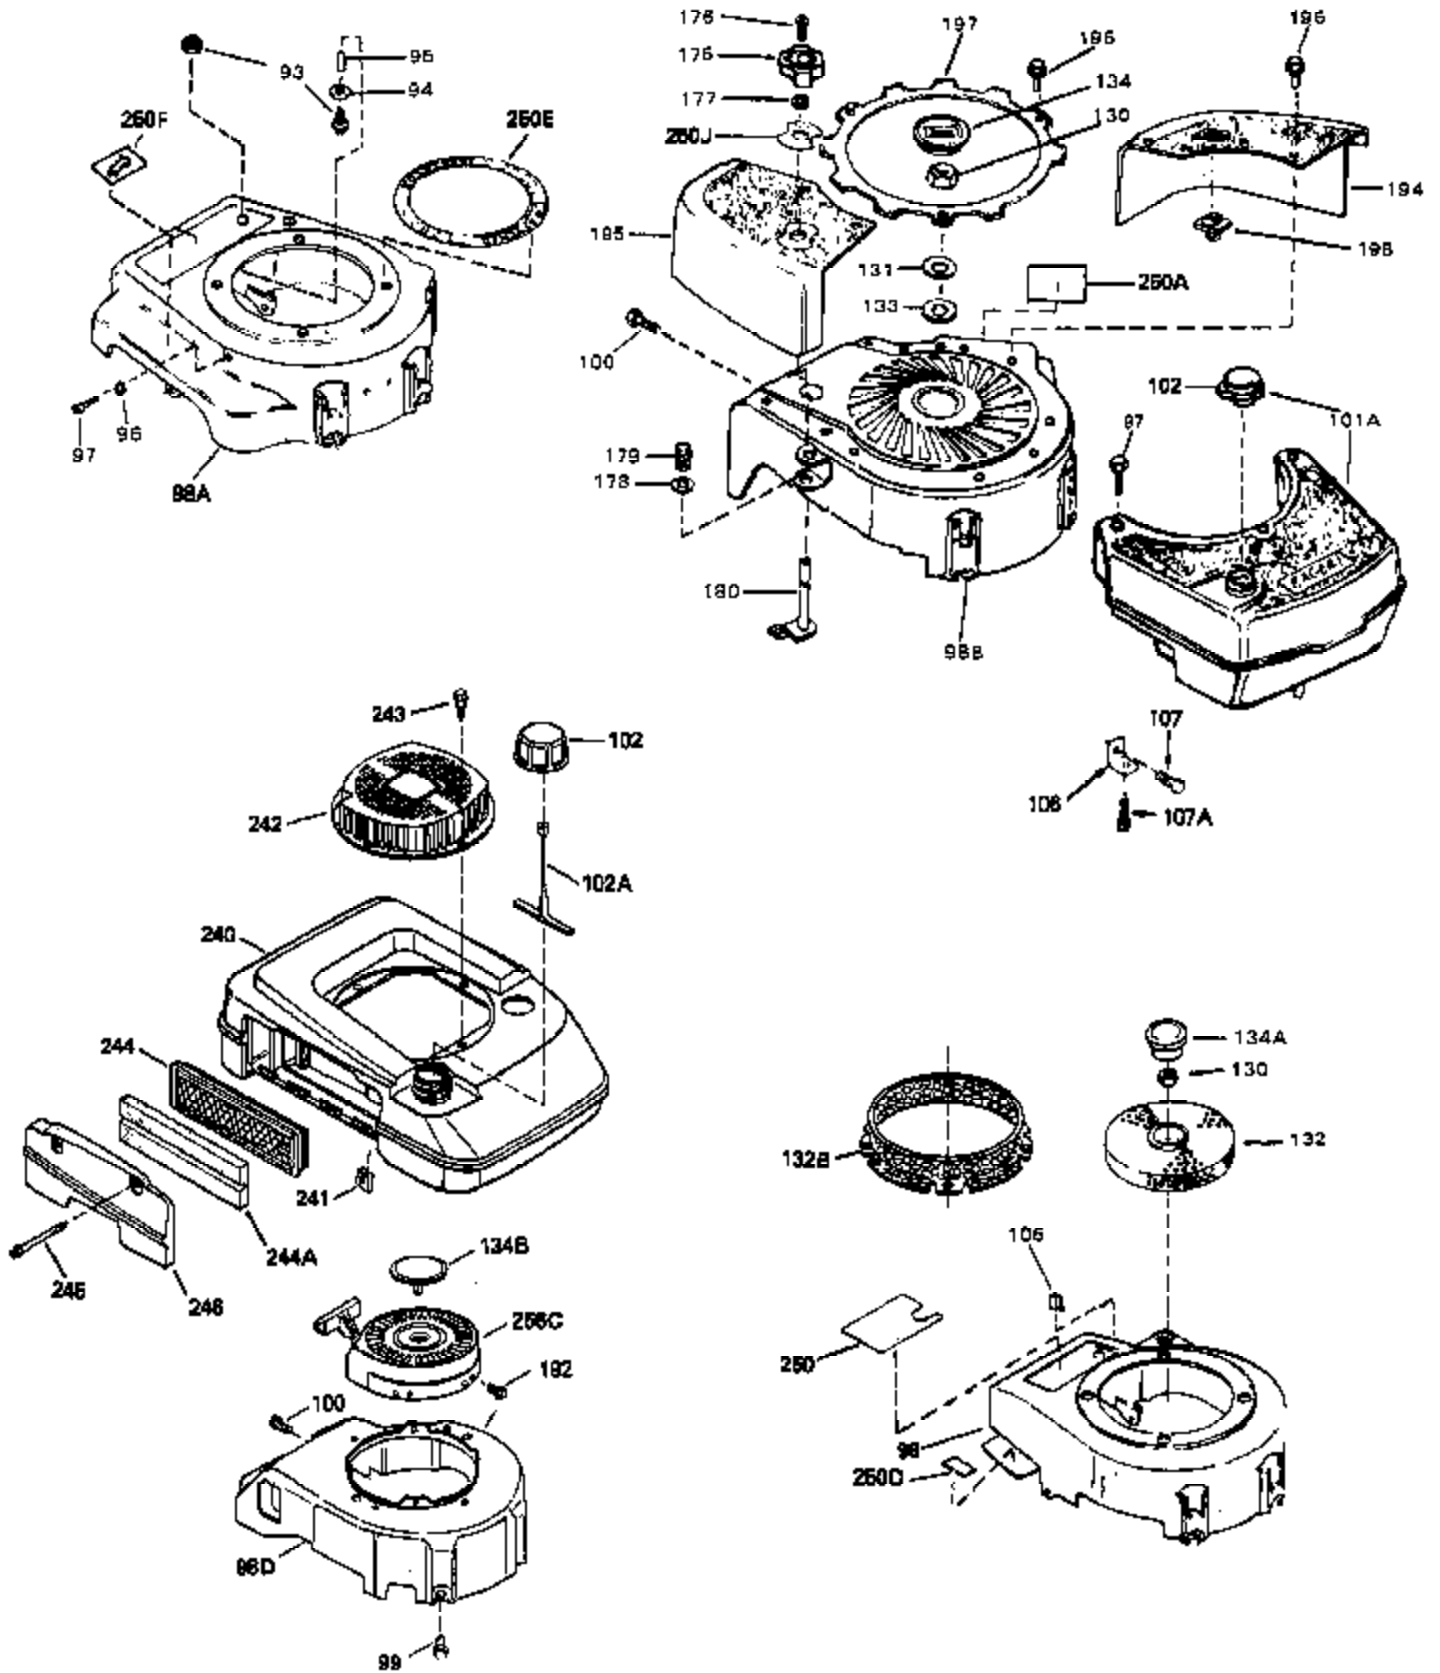

Ref #	Part Number	Qty	Description
1	33404A	0	Cylinder Assy. (2-5/8" Bore)
2	26727	0	Pin, Dowel
7	33876	0	Gasket, Stator
50	34215	0	Breather Assy.
51	30200	0	Screw
52	32760	0	Gasket, Breather
63	650506	0	Screw
64	631036	0	Shutter, Throttle
65	631530	0	Shaft Assy., Throttle
66	631066	0	Spring, Return
72	650489	0	Screw
92A	34231	0	Wire, Ground (One female fitting & one
115	610973	0	Terminal Assy.
181	33774	0	Shaft, P.T.O.
182	33401	0	Gear, Worm
184	31745	0	Washer, Tang
185	31787	0	Washer, Flat
186	31749	0	Ring, Retaining
187	31744	0	Seal, Oil
188	31747	0	Washer, Thrust
189	650492	0	Screw
190	34250	0	Guard, Starter
191	34309	0	Stud
192	650802	0	Screw, Hex washer hd. taptite, 1/4-20 x 5/8
192A	0	0	Rivet, Pop (3/16" Dia.)
252	30548B	0	Condenser
253	30547A	0	Contact Assy., Breaker
254	610793A	0	Magneto, Tecumseh (w/ring gear)
256A	590531	0	Starter, Side mount rewind