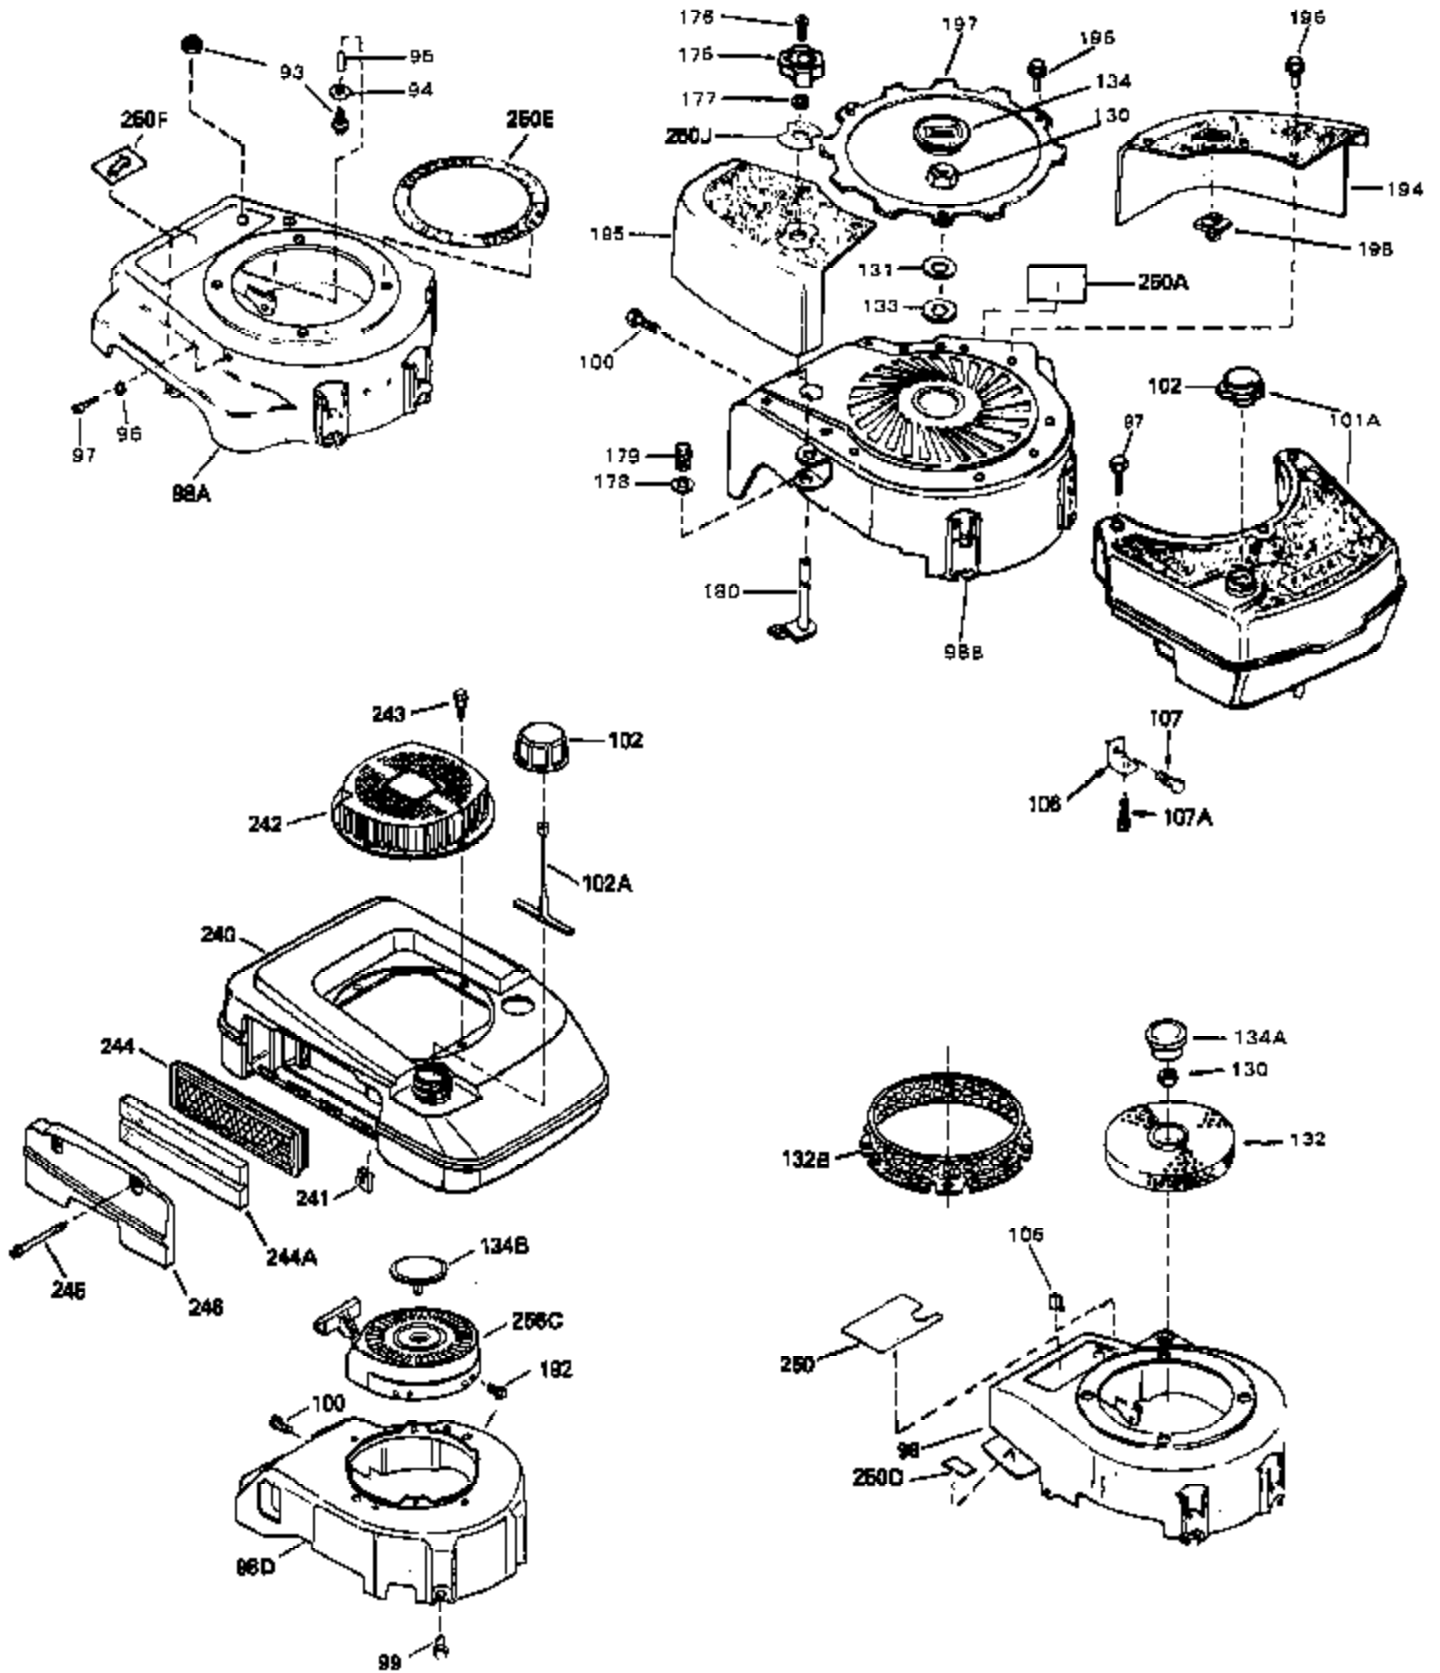

Ref #	Part Number	Qty	Description
98B	34252	0	Housing, Blower
99	650831	0	Screw, Hex washer hd. Powerlok thread,
101A	34268	0	Tank Assy., Fuel (Red Poly) (1-1/2 qts.)
102	34118	0	Cap, Fuel filler (Red Plastic) (Spurt
102	410144B	0	Cap, Fuel filler (White Plastic) (Std.)
105	34246	0	Clip, Ground wire
130	650607	0	Nut, Flywheel
131	650815	0	Washer, Belleville
133	650791	0	Washer, Belleville
134	34113	0	Plug, Screen
175	34266	0	Knob, Control
176	650627	0	Screw
177	32309	0	Ring, Retainer
178	650626	0	Washer, Flat
179	32308	0	Spring, Compression
180	34074	0	Lever, Carburetor control
192	650802	0	Screw, Hex washer hd. taptite, 1/4-20 x 5/8
194	34270	0	Cover, Engine (Starter side)
195	34269	0	Cover, Engine (Carb. side)
196	650803	0	Screw, Hex washer hd. self-tap, 10-32 x 7/8
197	34272	0	Ring, Grill
198	34271	0	Pulley Assy., Starter rope
250J	34273	0	Decal, Control
250	34274	0	Decal, Instruction