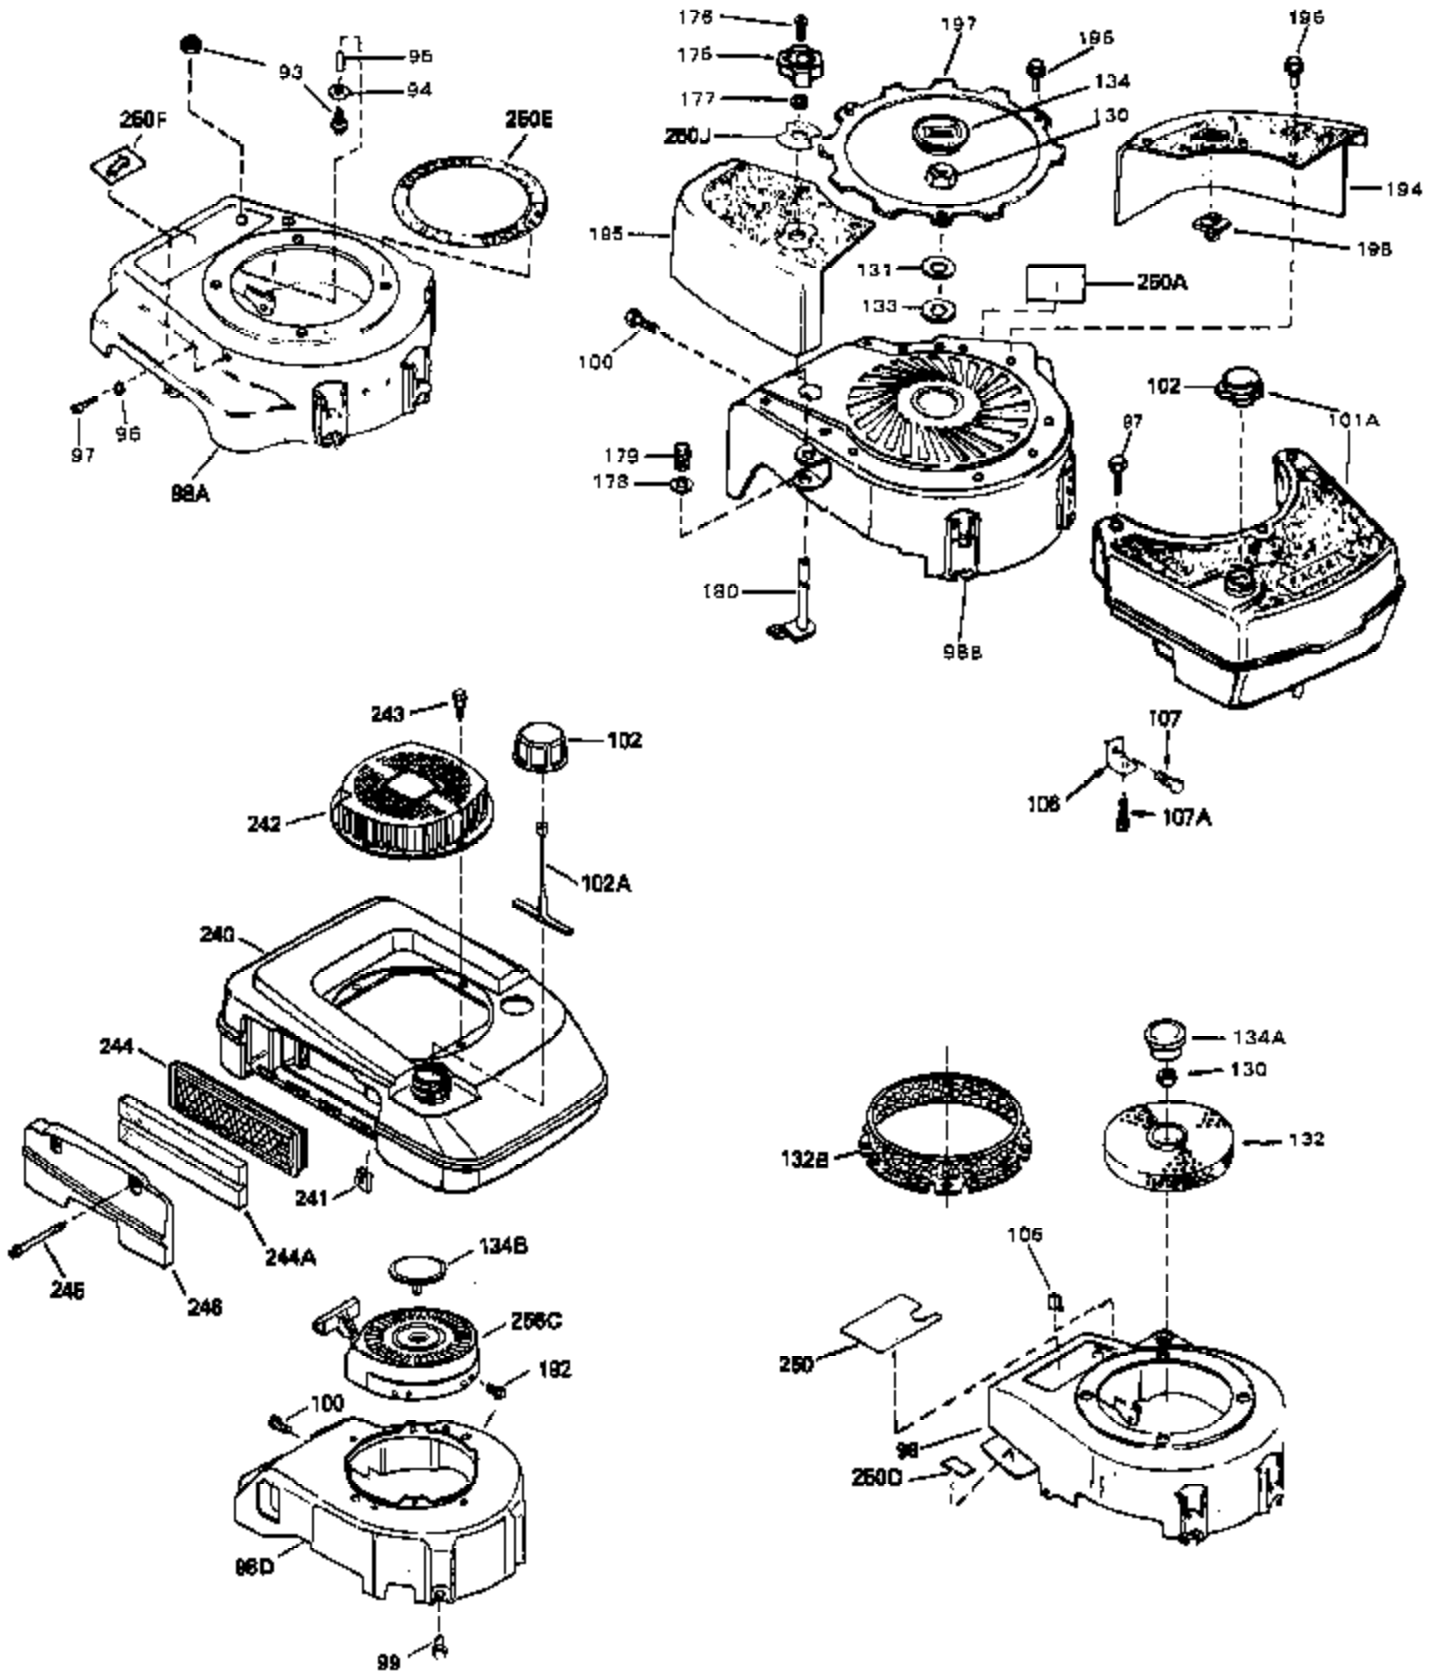

Ref #	Part Number	Qty	Description
1	33404A	0	Cylinder Assy. (2-5/8" Bore)
2	26727	0	Pin, Dowel
50	34215	0	Breather Assy.
51	30200	0	Screw
52	32760	0	Gasket, Breather
63	650506	0	Screw
64	631036	0	Shutter, Throttle
65	631530	0	Shaft Assy., Throttle
66	631066	0	Spring, Return
72	650489	0	Screw
115	610973	0	Terminal Assy.
164	610782B	0	Flywheel (Solid state)
165	34080	0	Spacer, Flywheel key
166A	610893	0	Stator Plate Assy.
167	610738	0	Clip, Coil shield
168	31311	0	Clip, Coil locking
169	32016	0	Screw, Pan hd. self-tap, 8-32 x 1/2
170	610928	0	Connector
171	610929	0	Sleeve, Insulation
181	33774	0	Shaft, P.T.O.
182	33401	0	Gear, Worm
184	31745	0	Washer, Tang
185	31787	0	Washer, Flat
186	31749	0	Ring, Retaining
187	31744	0	Seal, Oil
188	31747	0	Washer, Thrust
189	650492	0	Screw
192A	0	0	Rivet, Pop (3/16" Dia.)
192	650737	0	Screw, Hex washer hd. taptite, 1/4-20 x 1/2
256	590450A	0	Starter, Side mount rewind