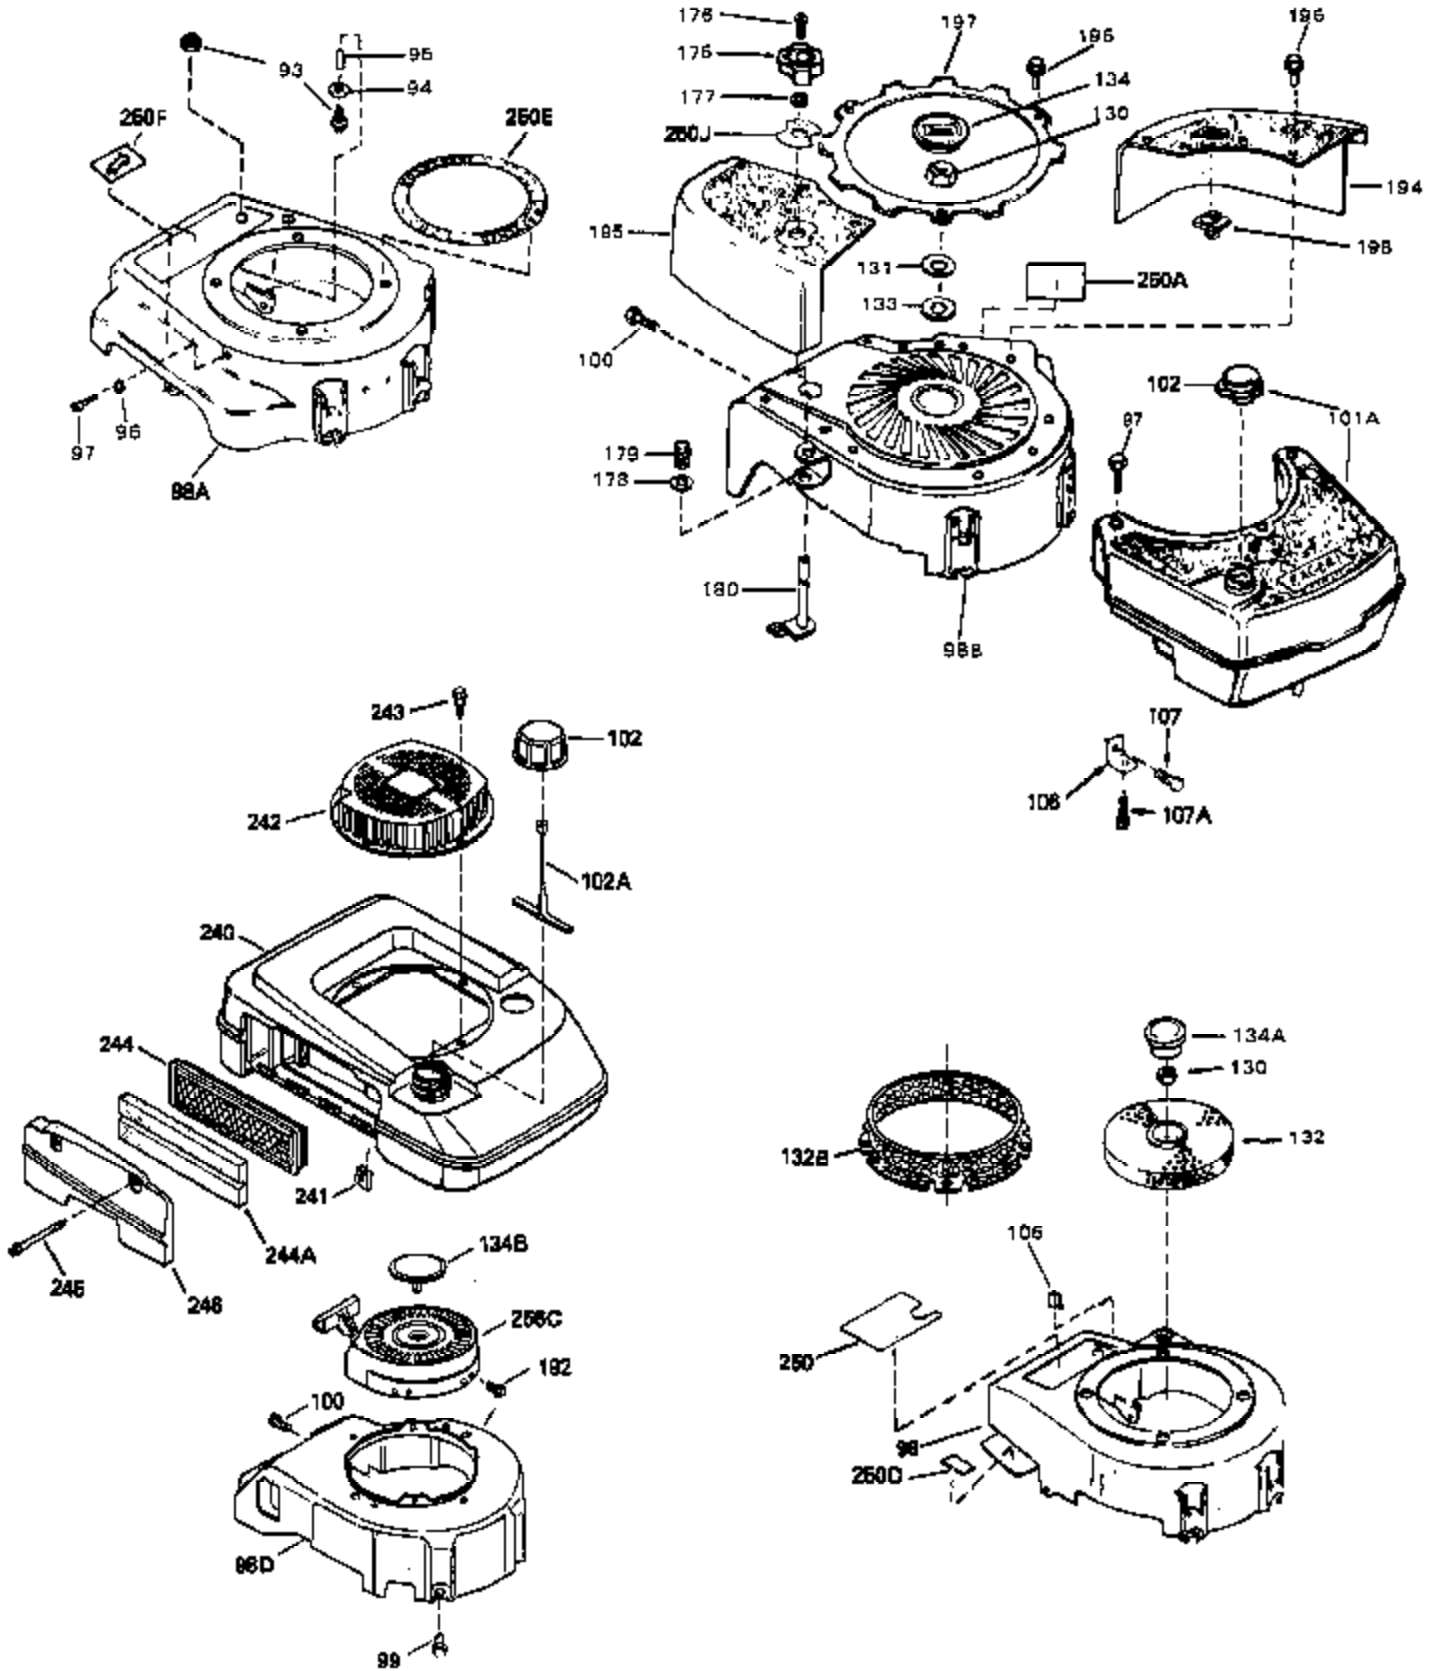

Ref #	Part Number	Qty	Description
1	33404A	0	Cylinder Assy. (2-5/8" Bore)
2	26727	0	Pin, Dowel
50	34215	0	Breather Assy.
51	30200	0	Screw
52	32760	0	Gasket, Breather
63	650506	0	Screw
64	631036	0	Shutter, Throttle
65	631530	0	Shaft Assy., Throttle
66	631066	0	Spring, Return
72	650489	0	Screw
115	610973	0	Terminal Assy.
164	610782B	0	Flywheel (Solid state)
165	34080	0	Spacer, Flywheel key
166A	610893	0	Stator Plate Assy.
167	610738	0	Clip, Coil shield
168	31311	0	Clip, Coil locking
169	32016	0	Screw, Pan hd. self-tap, 8-32 x 1/2
170	610928	0	Connector
171	610929	0	Sleeve, Insulation
181	31748	0	Shaft, P.T.O.
182	31746	0	Gear, Worm
184	31745	0	Washer, Tang
185	31787	0	Washer, Flat
186	31749	0	Ring, Retaining
187	31744	0	Seal, Oil
188	31747	0	Washer, Thrust
189	650492	0	Screw
190	34239	0	Guard, Starter
191	34309	0	Stud
192	650802	0	Screw, Hex washer hd. taptite, 1/4-20 x 5/8
192A	0	0	Rivet, Pop (3/16" Dia.)
256A	590531	0	Starter, Side mount rewind