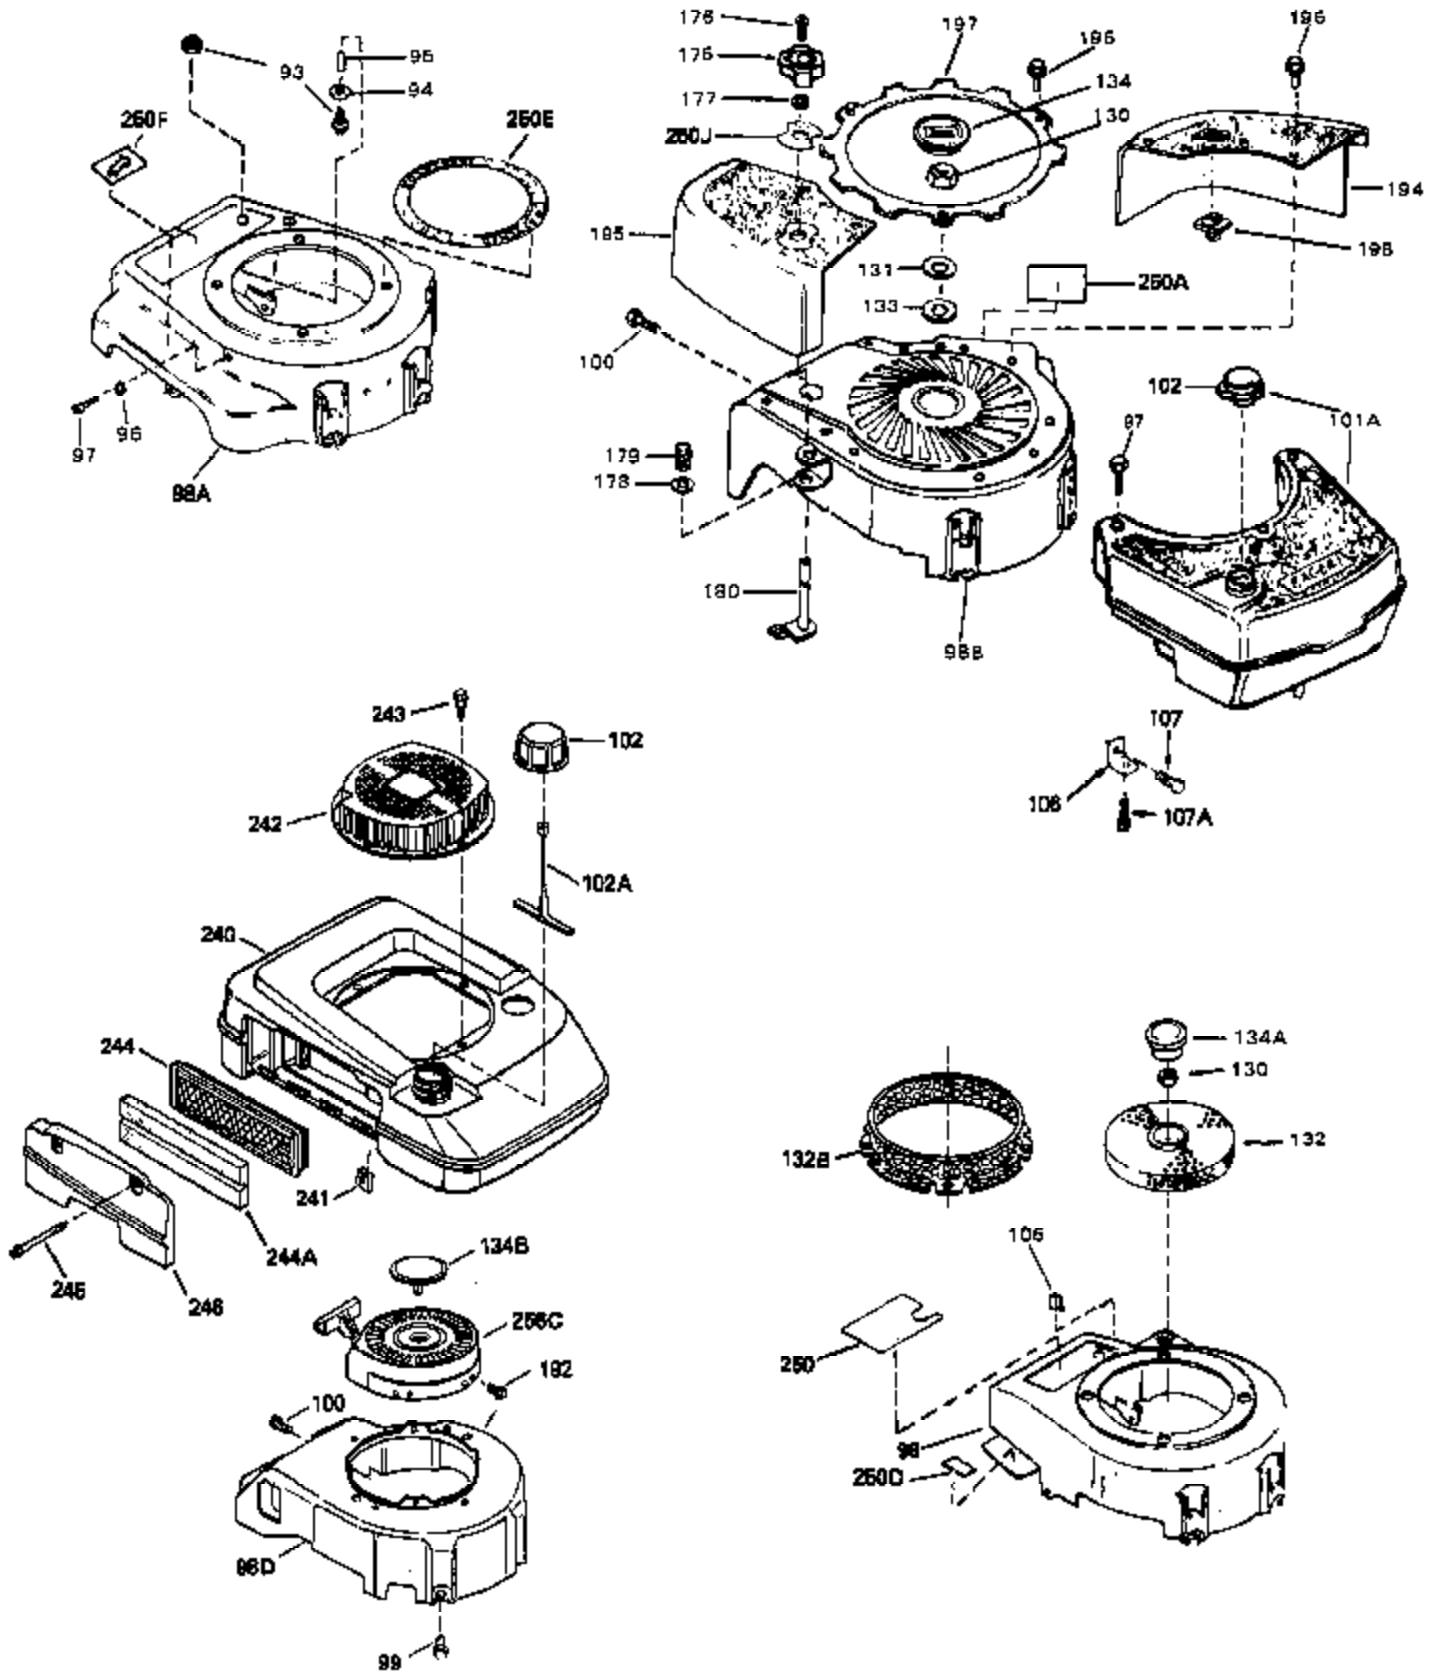

Ref #	Part Number	Qty	Description
1	33405	0	Cylinder Assy. (2-5/8" Bore)
2	26727	0	Pin, Dowel
7	33876	0	Gasket, Stator
50	34215	0	Breather Assy.
51	30200	0	Screw
52	32760	0	Gasket, Breather
63	650506	0	Screw
64	631036	0	Shutter, Throttle
65	631530	0	Shaft Assy., Throttle
66	631066	0	Spring, Return
72	650489	0	Screw
92A	34231	0	Wire, Ground (One female fitting & one
115	610973	0	Terminal Assy.
181	31748	0	Shaft, P.T.O.
182	31746	0	Gear, Worm
184	31745	0	Washer, Tang
185	31787	0	Washer, Flat
186	31749	0	Ring, Retaining
187	31744	0	Seal, Oil
188	31747	0	Washer, Thrust
189	650492	0	Screw
190	34239	0	Guard, Starter
191	34309	0	Stud
192	650802	0	Screw, Hex washer hd. taptite, 1/4-20 x 5/8
192A	0	0	Rivet, Pop (3/16" Dia.)
252	30548B	0	Condenser
253	30547A	0	Contact Assy., Breaker
254	610850A	0	Magneto, Tecumseh (w/double ring gear)
256A	590531	0	Starter, Side mount rewind