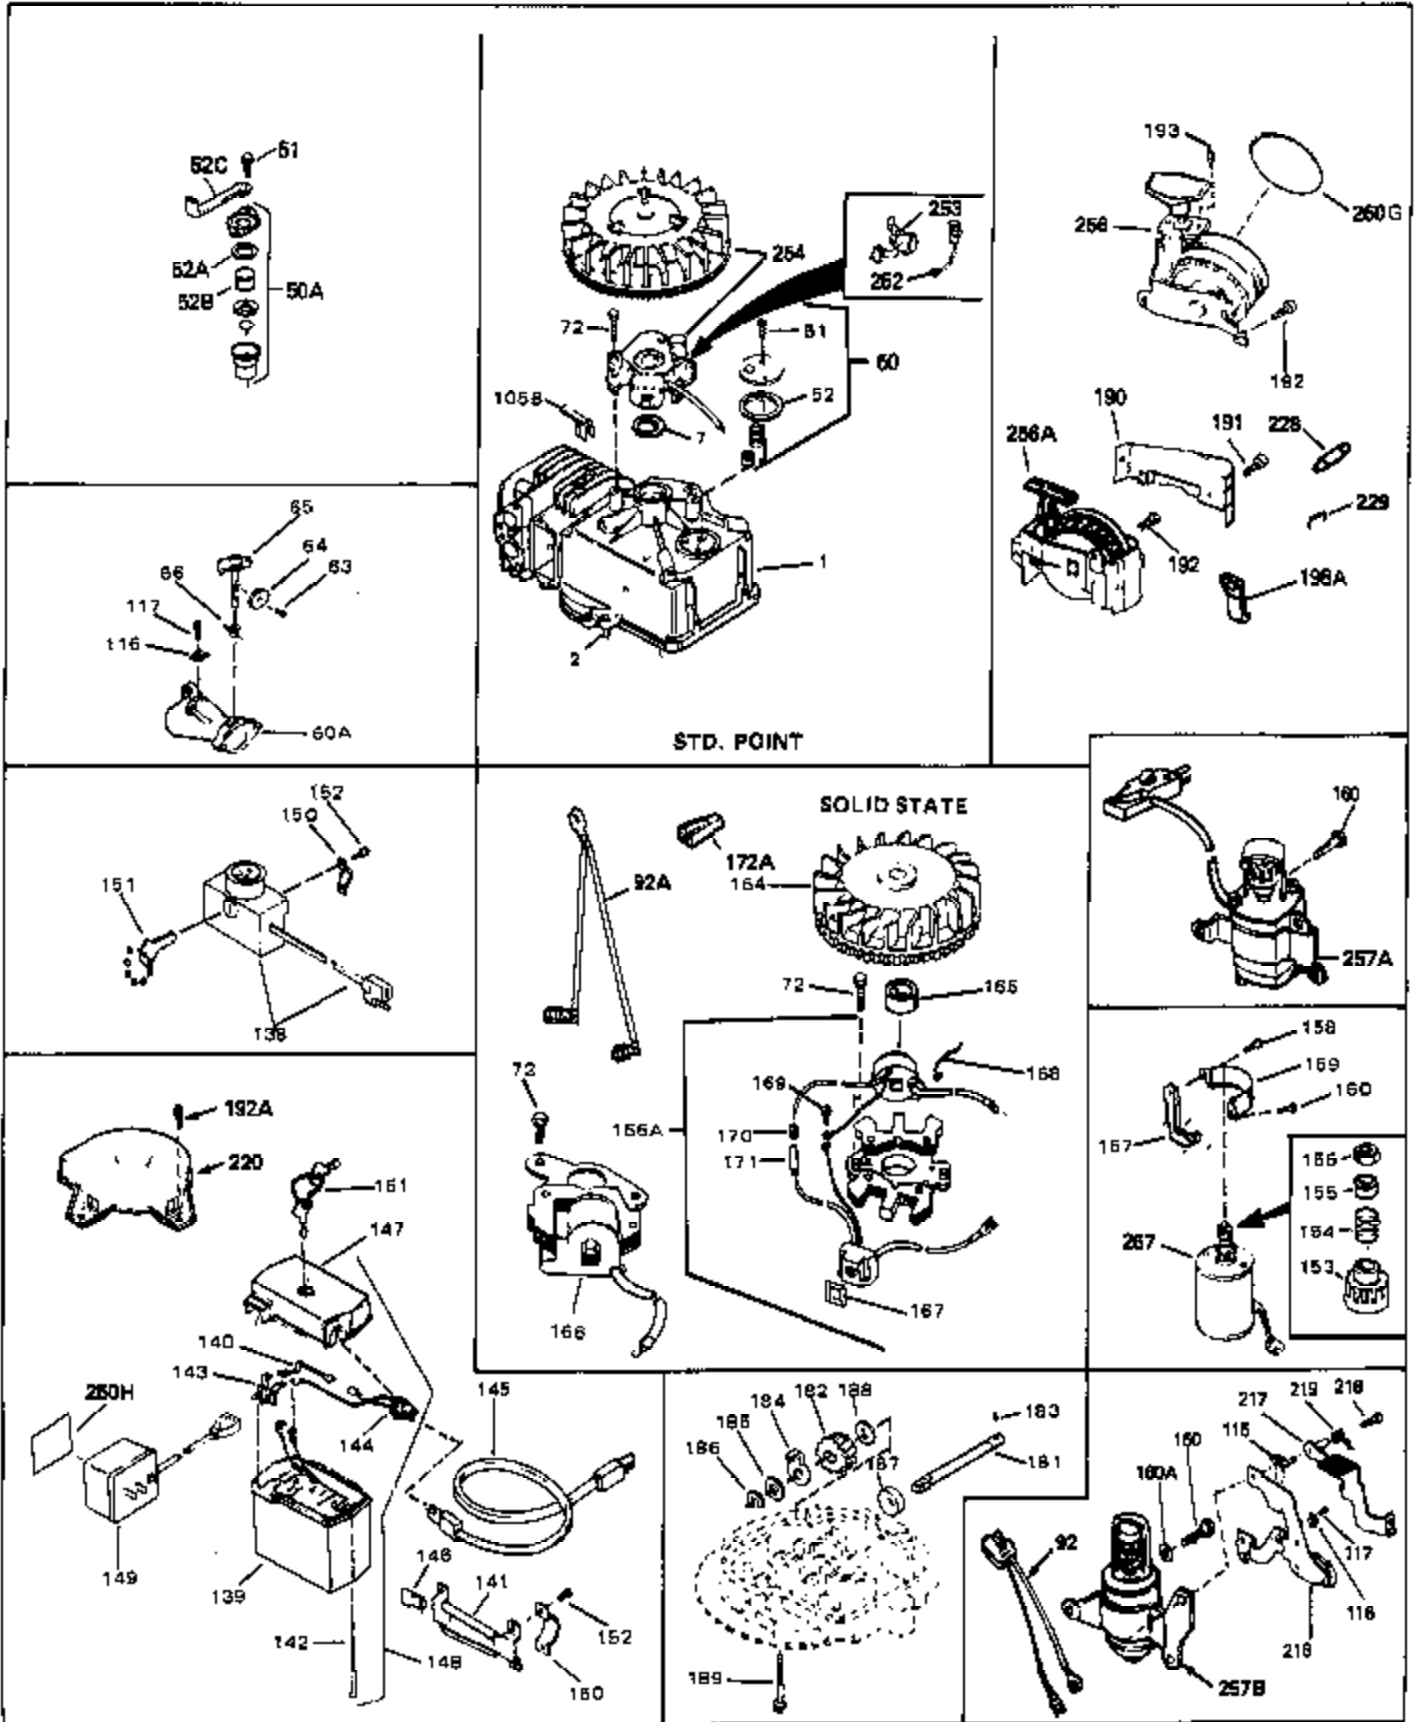

Ref #	Part Number	Qty	Description
1	33405	0	Cylinder Assy. (2-5/8" Bore)
2	26727	0	Pin, Dowel
7	33876	0	Gasket, Stator
50	34215	0	Breather Assy.
51	30200	0	Screw
52	32760	0	Gasket, Breather
63	650506	0	Screw
64	631036	0	Shutter, Throttle
65	631530	0	Shaft Assy., Throttle
66	631066	0	Spring, Return
72	650489	0	Screw
92A	34231	0	Wire, Ground (One female fitting & one
115	610973	0	Terminal Assy.
181	31748	0	Shaft, P.T.O.
182	31746	0	Gear, Worm
184	31745	0	Washer, Tang
185	31787	0	Washer, Flat
186	31749	0	Ring, Retaining
187	31744	0	Seal, Oil
188	31747	0	Washer, Thrust
189	650492	0	Screw
192	650737	0	Screw, Hex washer hd. taptite, 1/4-20 x 1/2
192A	0	0	Rivet, Pop (3/16" Dia.)
252	30548B	0	Condenser
253	30547A	0	Contact Assy., Breaker
254	610850A	0	Magneto, Tecumseh (w/double ring gear)
256	590450A	0	Starter, Side mount rewind