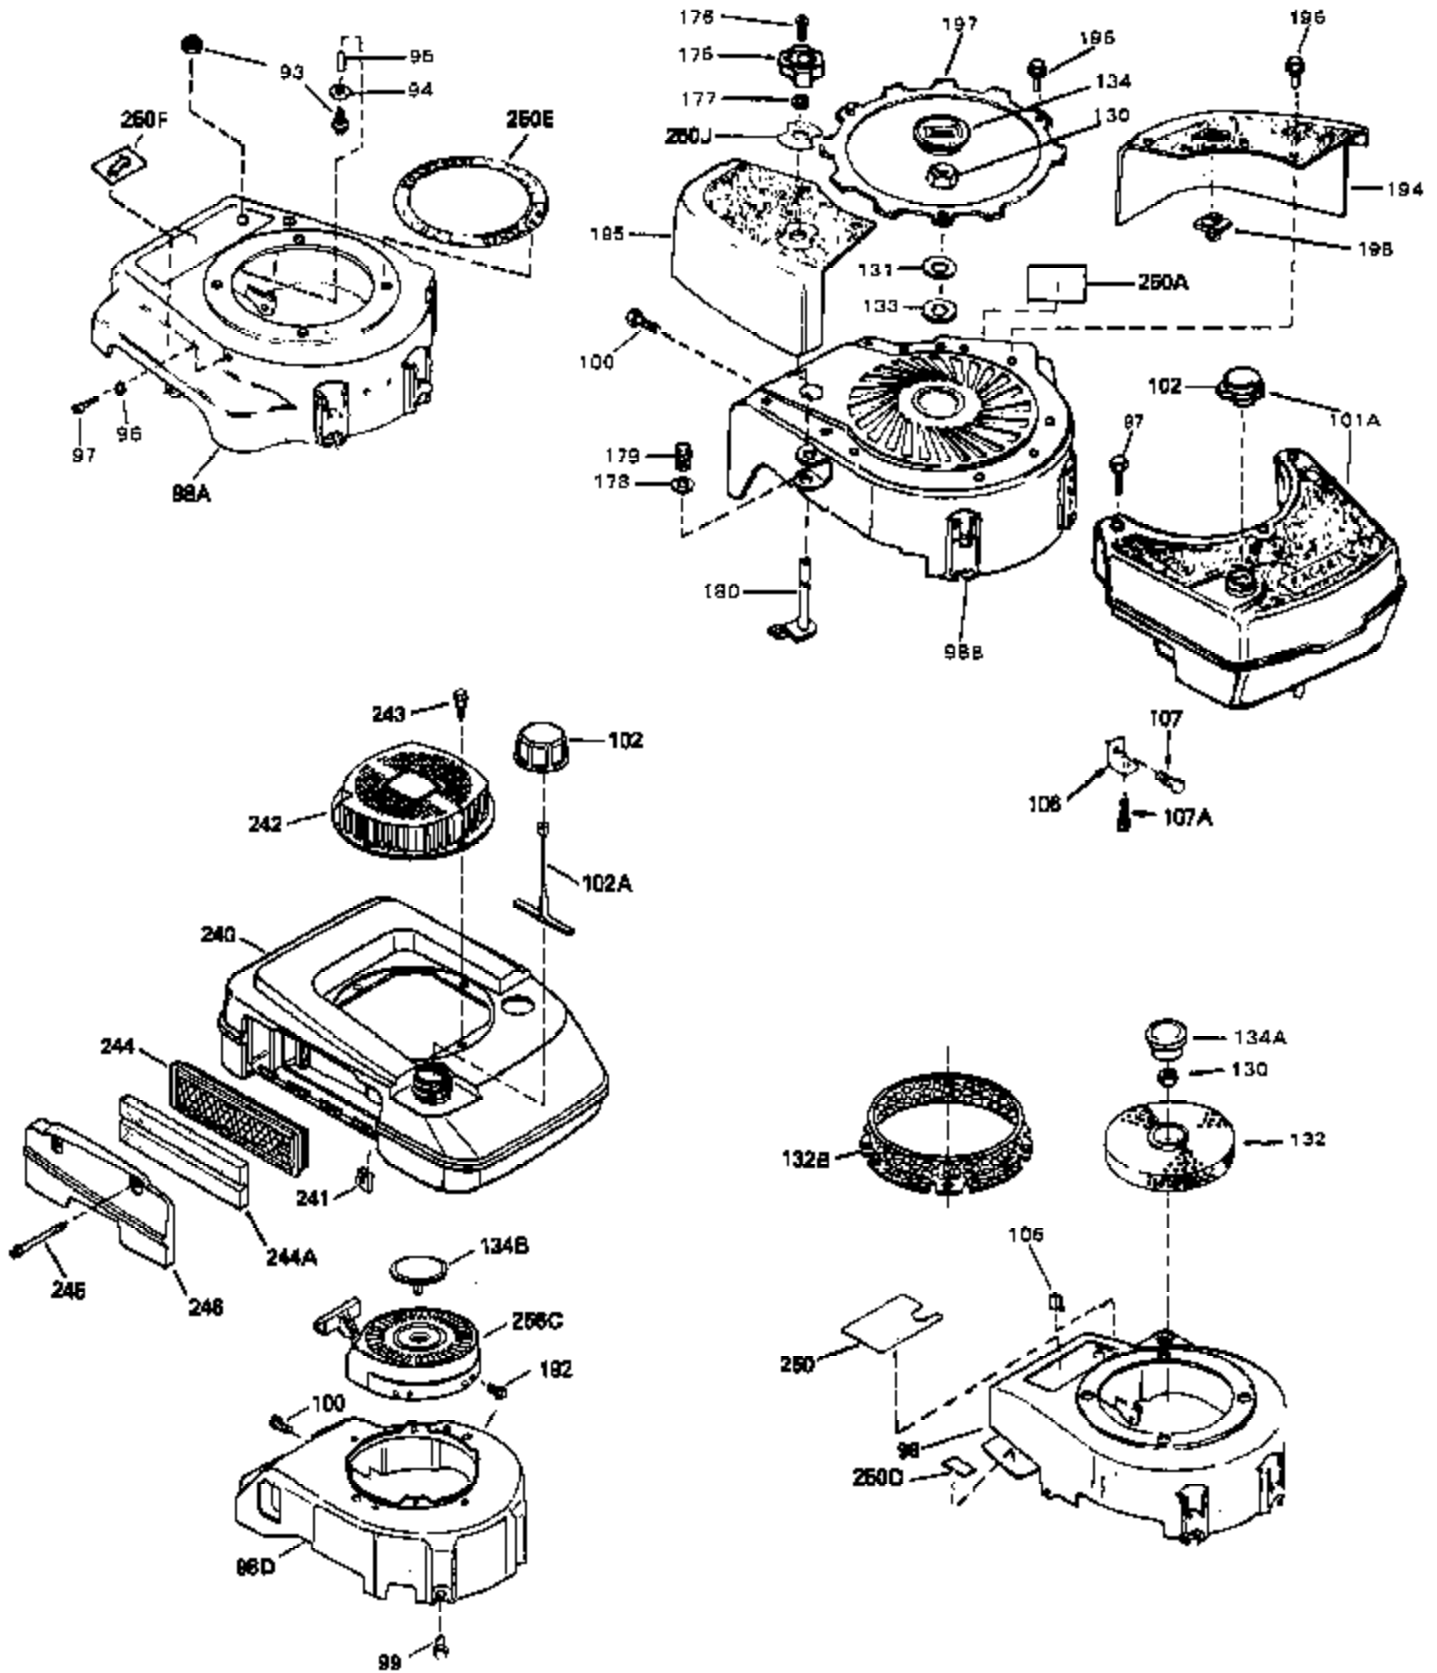

Ref #	Part Number	Qty	Description
97	28763	0	Screw, Hex washer hd. thread-forming, 10-24
98B	34356	0	Housing, Blower
99	650831	0	Screw, Hex washer hd. Powerlok thread,
101A	33082A	0	Tank Assy., Fuel (Charcoal Poly) (1.5 qt.)
102	34118	0	Cap, Fuel filler (Red Plastic) (Spurt
102	410144B	0	Cap, Fuel filler (White Plastic) (Std.)
105	27275	0	Clip, Hi-tension wire
130	650607	0	Nut, Flywheel
131	650815	0	Washer, Belleville
133	650791	0	Washer, Belleville
134	34113	0	Plug, Screen
192	650802	0	Screw, Hex washer hd. taptite, 1/4-20 x 5/8
250	34442A	0	Decal, Instruction
250F	34408	0	Decal, Instruction (Stop)