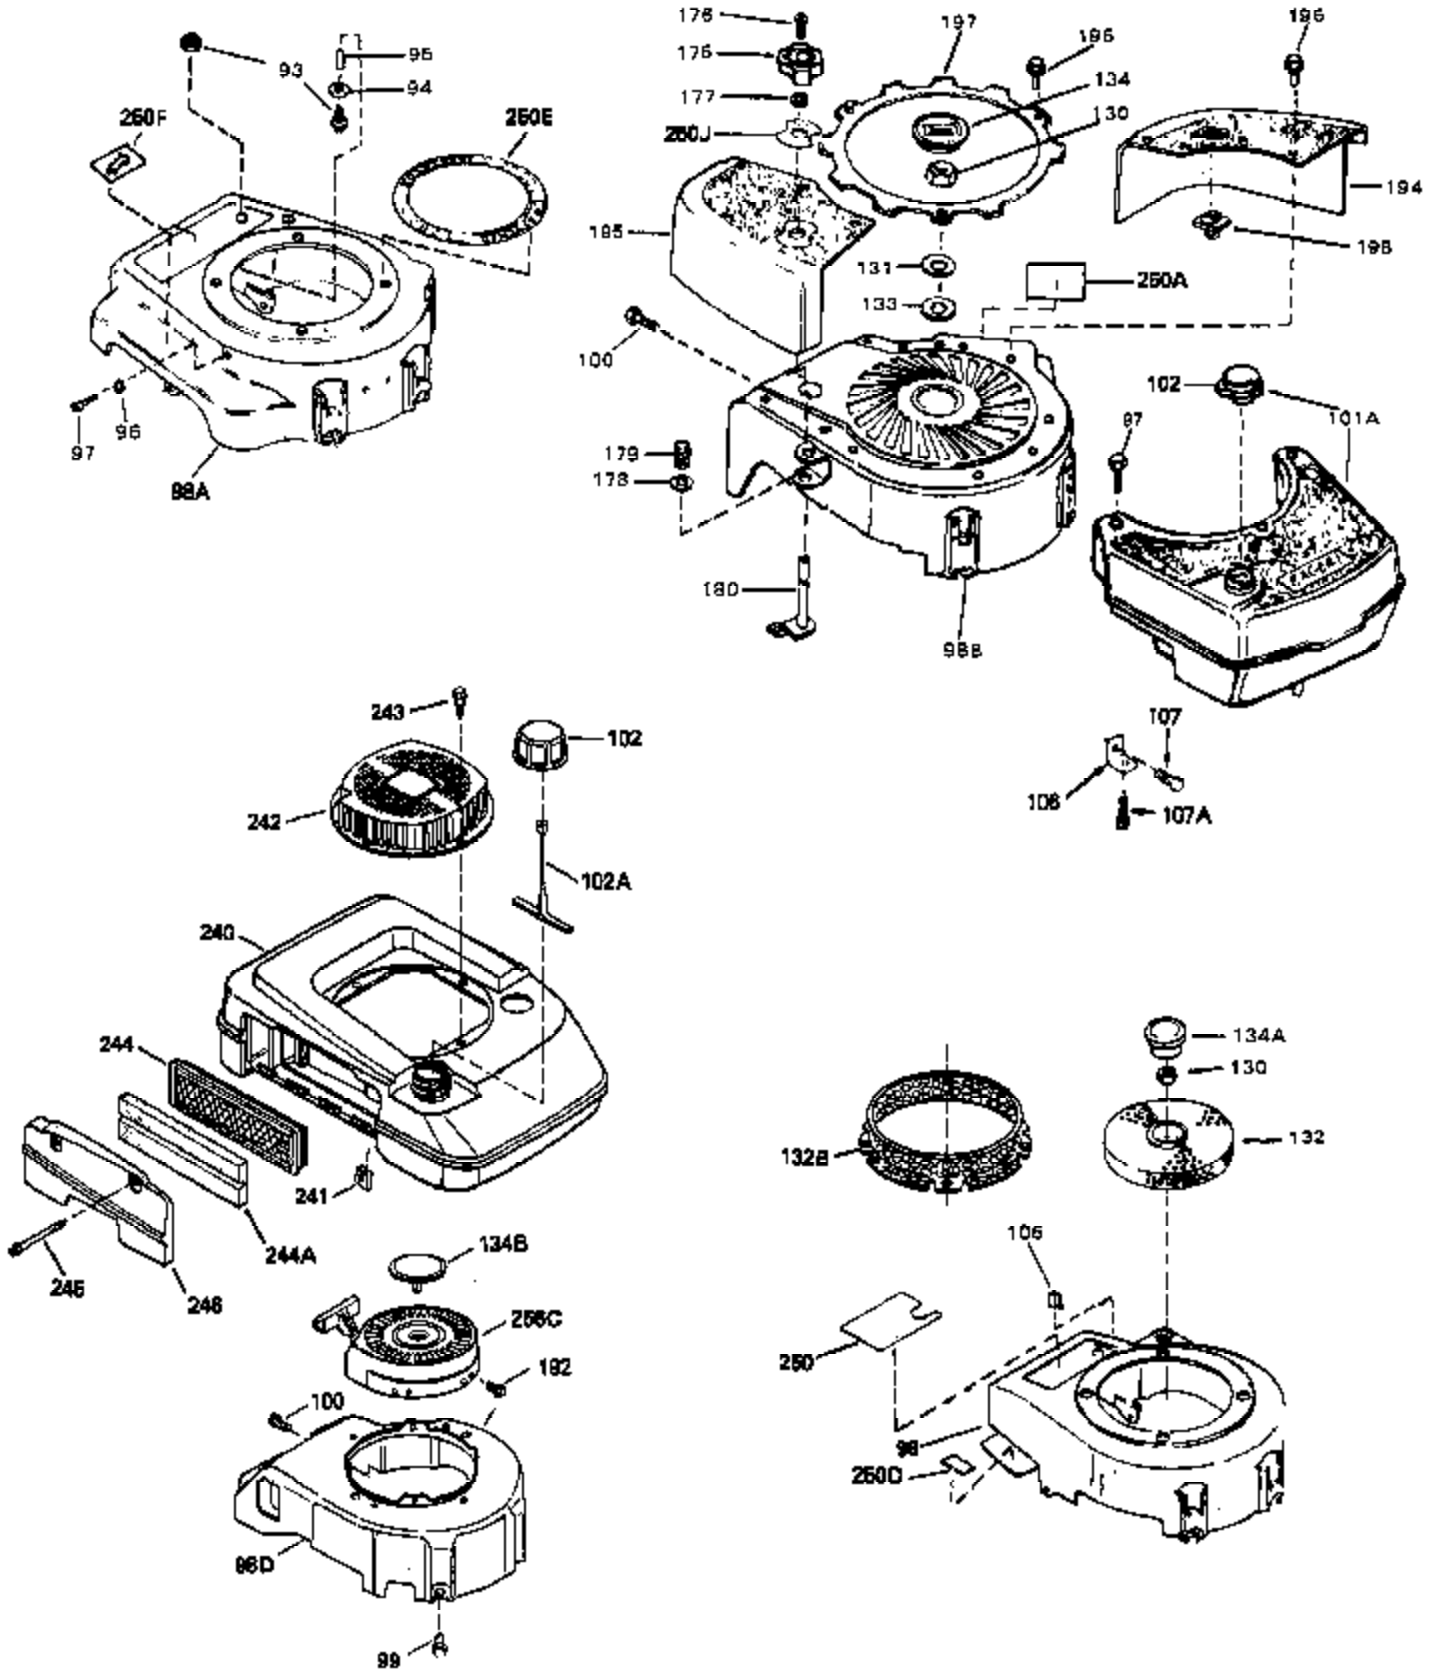

Ref #	Part Number	Qty	Description
1	33405	0	Cylinder Assy. (2-5/8" Bore)
2	26727	0	Pin, Dowel
7	33876	0	Gasket, Stator
50	34215	0	Breather Assy.
51	30200	0	Screw
52	32760	0	Gasket, Breather
63	650506	0	Screw
64	631036	0	Shutter, Throttle
65	631530	0	Shaft Assy., Throttle
66	631066	0	Spring, Return
72	650489	0	Screw
115	610973	0	Terminal Assy.
192A	0	0	Rivet, Pop (3/16" Dia.)
192	650737	0	Screw, Hex washer hd. taptite, 1/4-20 x 1/2
252	30548B	0	Condenser
253	30547A	0	Contact Assy., Breaker
254	610850A	0	Magneto, Tecumseh (w/double ring gear)
256	590450A	0	Starter, Side mount rewind