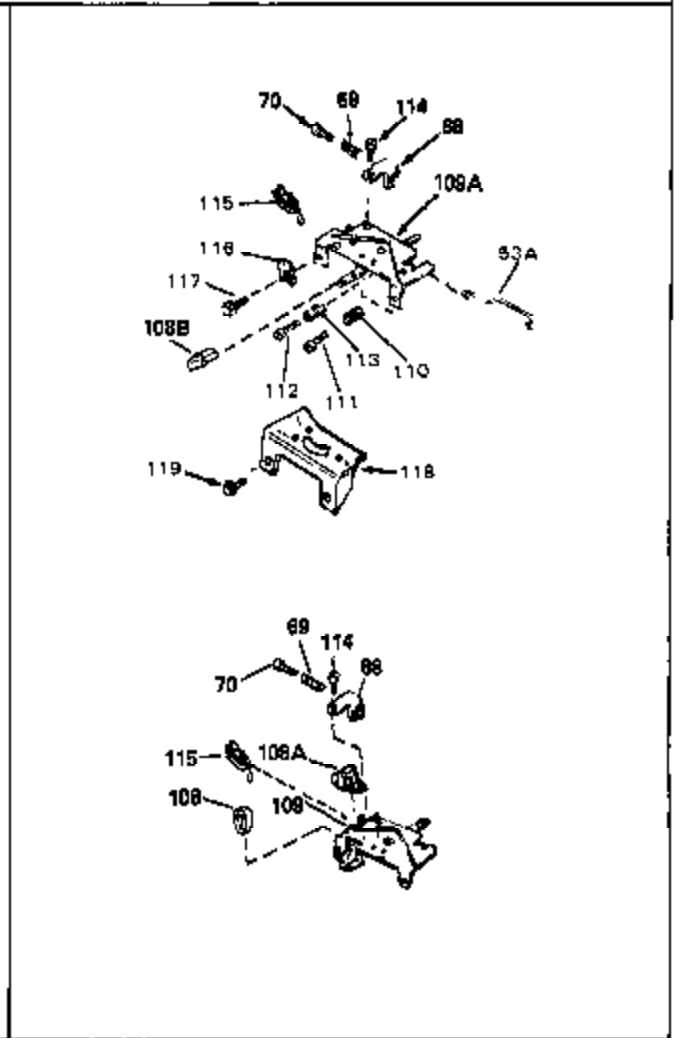

Ref #	Part Number	Qty	Description
53A	33133	0	Link, Throttle
108A	33971	0	Knob, Control
109	33970A	0	Control Assy., Speed
110	33802	0	Spring Compression
111	650777	0	Screw, Slotted fil. hd. mach., 6-32 x 7/16
112	650549	0	Screw
113	31342	0	Spring, Compression
114	30200	0	Screw
115	610973	0	Terminal Assy.
120B	33565	0	Muffler
122	33753	0	Plate, Lock
239	35435	0	Filter, Pre-Air (Poly)
252	30548B	0	Condenser
253	30547A	0	Contact Assy., Breaker