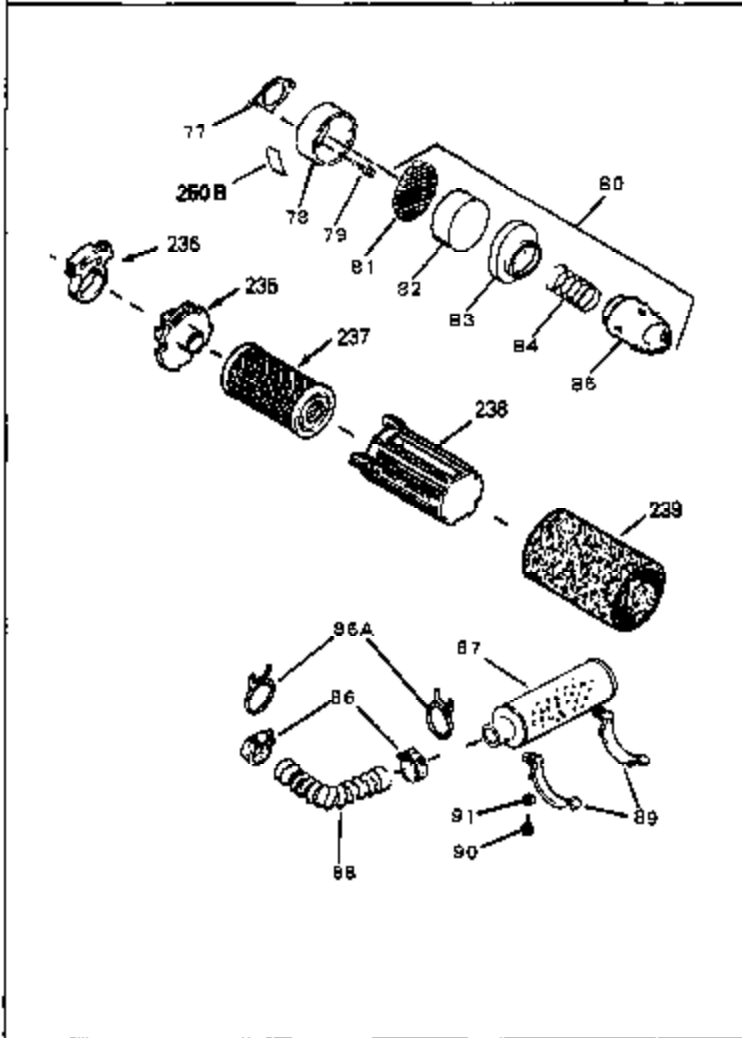

Ref #	Part Number	Qty	Description
53A	33133	0	Link, Throttle
108A	33971	0	Knob, Control
109	33970A	0	Control Assy., Speed
110	33802	0	Spring Compression
111	650777	0	Screw, Slotted fil. hd. mach., 6-32 x 7/16
112	650549	0	Screw
113	31342	0	Spring, Compression
114	30200	0	Screw
115	610973	0	Terminal Assy.
120B	33565	0	Muffler
122	33753	0	Plate, Lock
239	35435	0	Filter, Pre-Air (Poly)
252	30548B	0	Condenser
253	30547A	0	Contact Assy., Breaker