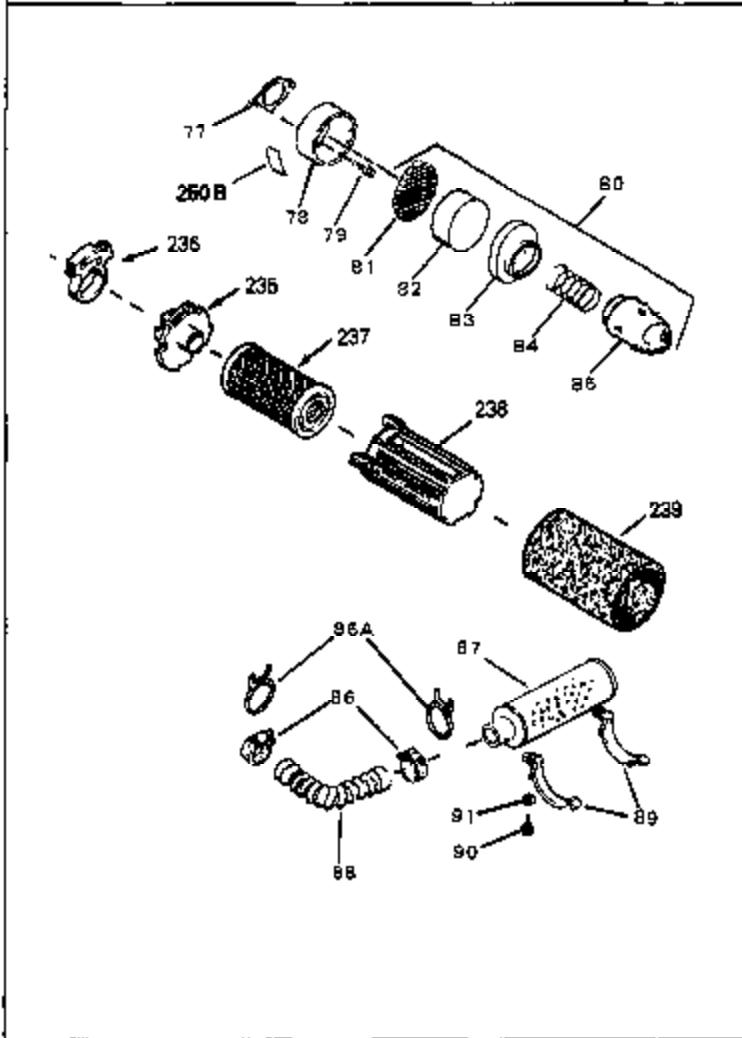

Ref #	Part Number	Qty	Description
115	610973	0	Terminal Assy.
120B	33565	0	Muffler
122	33753	0	Plate, Lock
239	35435	0	Filter, Pre-Air (Poly)
252	30548B	0	Condenser
253	30547A	0	Contact Assy., Breaker