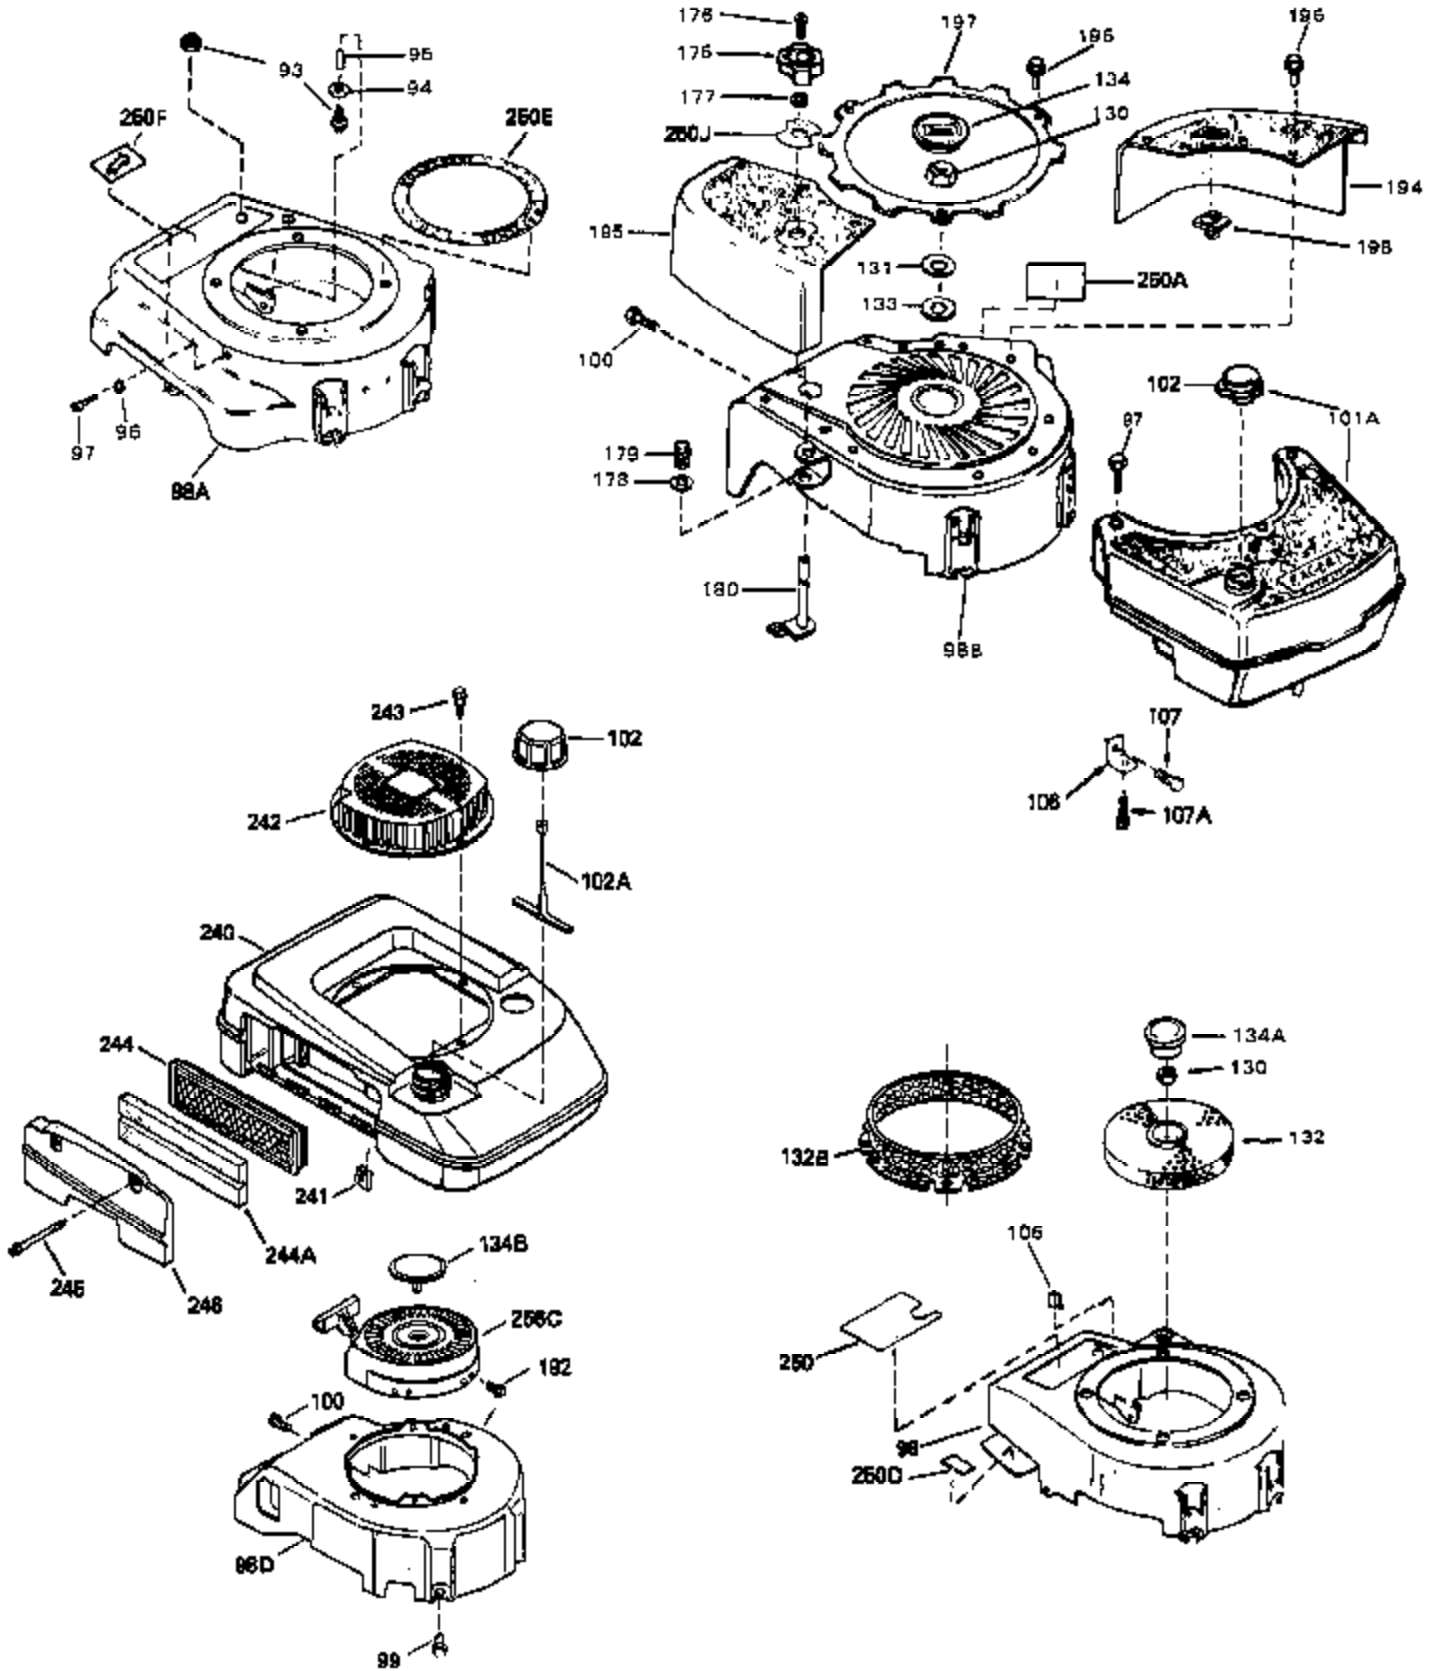

Ref #	Part Number	Qty	Description
52	32760	0	Gasket, Breather
53	32652	0	Link, Throttle
54	33151	0	Link, Governor spring
55	32755	0	Cover, Valve spring box
56	27234	0	Gasket, Breather cover
57	30063	0	Screw
59	32649	0	Gasket, Intake
60	31384A	0	Pipe, Intake
61	6201	0	Screw
62	650451	0	Screw
67	26756	0	Gasket, Carburetor
71	29752	0	Nut
75	32972	0	Cleaner, Air
76	33168	0	Clamp, Corbin
99	650831	0	Screw, Hex washer hd. Powerlok thread,
102	34118	0	Cap, Fuel filler (Red Plastic) (Spurt
102	410144B	0	Cap, Fuel filler (White Plastic) (Std.)
103A	31400	0	Line, Fuel (3-3/8" Metal)
103	29774	0	Line, Fuel (Braided 8.25")
103	30705	0	Line, Fuel (Braided 16")
103	34357	0	Line, Fuel (Epichlorohydrin 6-3/4")
104	26460	0	Clamp, Fuel line
115	610973	0	Terminal Assy.
121	792005	0	Screw, Hex hd., 1/4-20 x 2-1/2
125	34282	0	"O" Ring (.612 I.D. x .812 O.D. x .103
126	34207A	0	Tube, Oil filler
127	33590	0	"O" Ring
128	34267	0	Dipstick, Oil (Twist Lock)
129	610118	0	Cover, Spark plug
130	650607	0	Nut, Flywheel
131	650815	0	Washer, Belleville
133	650791	0	Washer, Belleville
135	33086	0	Lever, Speed adj.
192A	0	0	Rivet, Pop (3/16" Dia.)
201	730207	0	Magneto-to-Solid State Conversion Kit
251	631021	0	Inlet Needle, Seat & Clip Assy.
255	631840	0	Carburetor
258	33238C	0	Gasket Set

Ref #	Part Number	Qty	Description
1	33405	0	Cylinder Assy. (2-5/8" Bore)
2	26727	0	Pin, Dowel
50	34215	0	Breather Assy.
51	30200	0	Screw
52	32760	0	Gasket, Breather
63	650506	0	Screw
64	631036	0	Shutter, Throttle
65	631530	0	Shaft Assy., Throttle
66	631066	0	Spring, Return
72	650489	0	Screw
115	610973	0	Terminal Assy.
192A	0	0	Rivet, Pop (3/16" Dia.)
192	650737	0	Screw, Hex washer hd. taptite, 1/4-20 x 1/2
250G	33407	0	Decal, Decorative
252	30548B	0	Condenser
253	30547A	0	Contact Assy., Breaker
254	610850	0	Magneto, Tecumseh (w/ring gear)
256	590429A	0	Starter, Side mount rewind