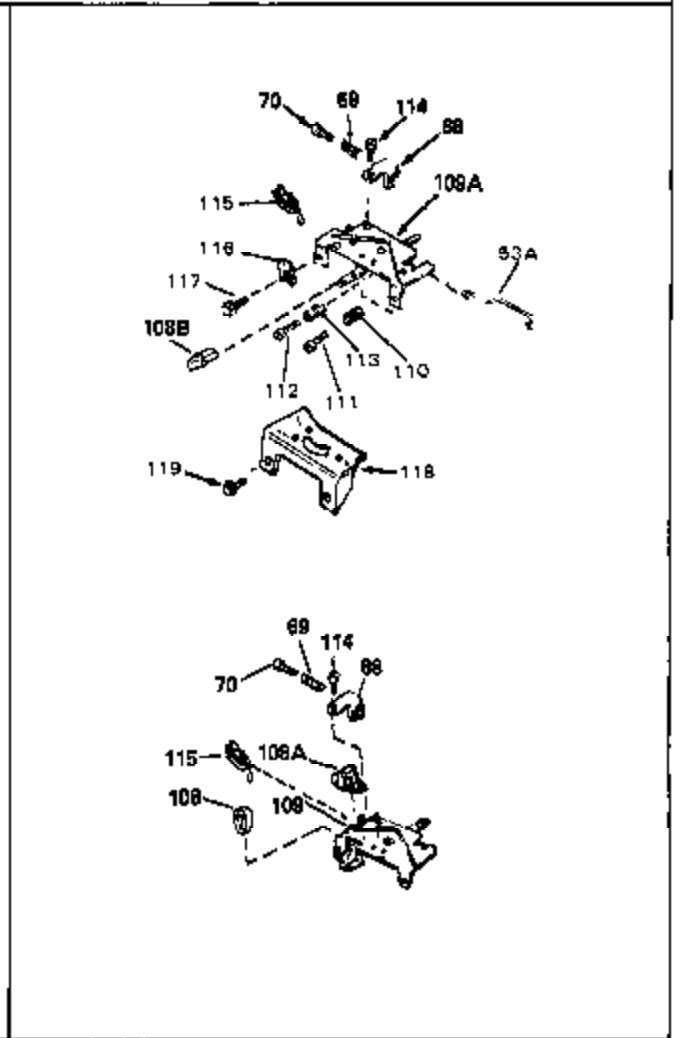

Ref #	Part Number	Qty	Description
115	610973	0	Terminal Assy.
120B	33565	0	Muffler
122	33753	0	Plate, Lock
239	35435	0	Filter, Pre-Air (Poly)
252	30548B	0	Condenser
253	30547A	0	Contact Assy., Breaker