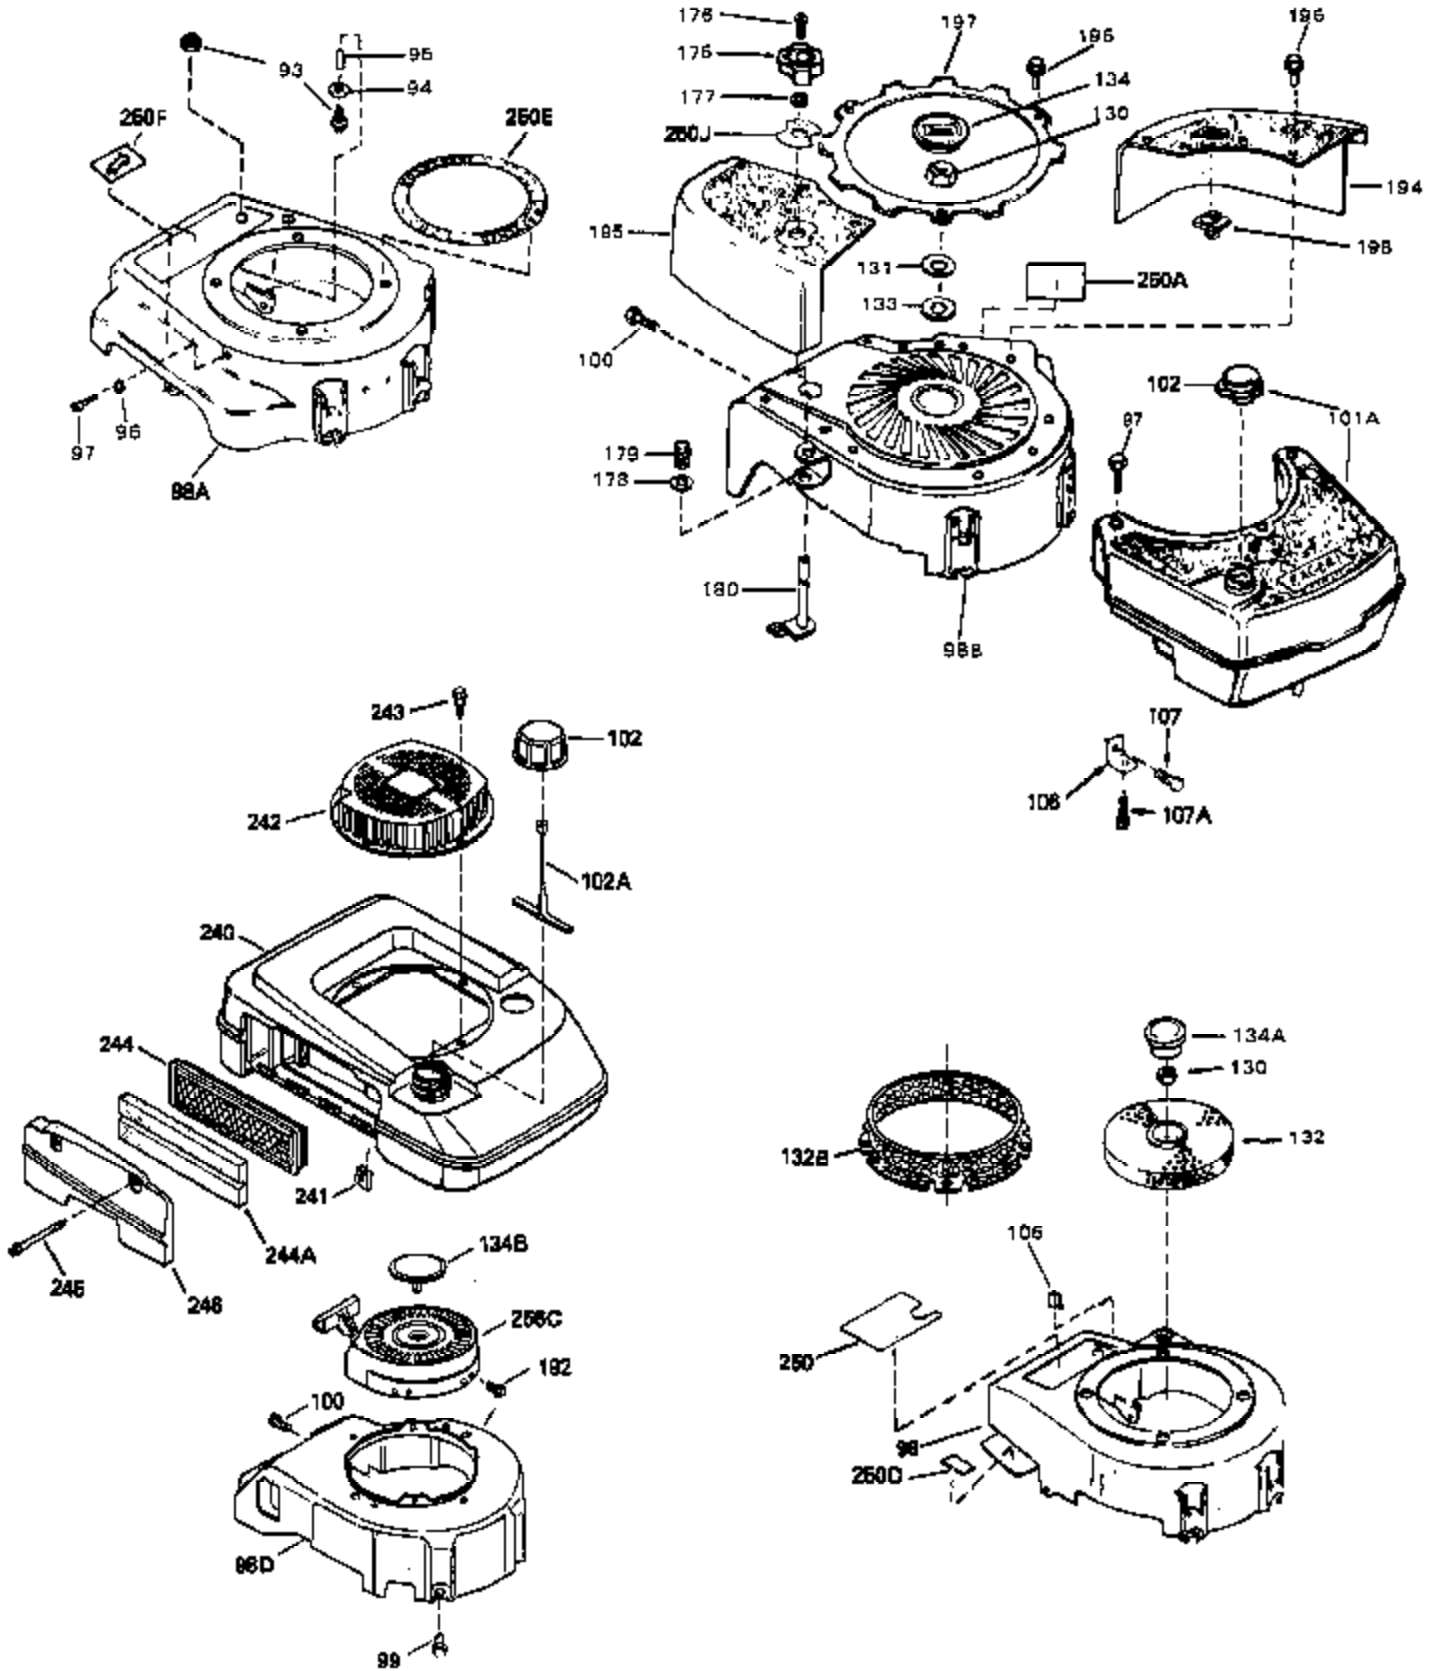

Ref #	Part Number	Qty	Description
52	32760	0	Gasket, Breather
54	32653	0	Link, Governor spring
55	32755	0	Cover, Valve spring box
56	27234	0	Gasket, Breather cover
57	30063	0	Screw
59	32649	0	Gasket, Intake
60	31384A	0	Pipe, Intake
61	6201	0	Screw
62	650451	0	Screw
67	26756	0	Gasket, Carburetor
71	29752	0	Nut
75	32972	0	Cleaner, Air
76	33168	0	Clamp, Corbin
99	650831	0	Screw, Hex washer hd. Powerlok thread,
102	34118	0	Cap, Fuel filler (Red Plastic) (Spurt
102	410144B	0	Cap, Fuel filler (White Plastic) (Std.)
103	29774	0	Line, Fuel (Braided 8.25")
103	30705	0	Line, Fuel (Braided 16")
103	34357	0	Line, Fuel (Epichlorohydrin 6-3/4")
103A	31400	0	Line, Fuel (3-3/8" Metal)
104	26460	0	Clamp, Fuel line
115	610973	0	Terminal Assy.
121	792005	0	Screw, Hex hd., 1/4-20 x 2-1/2
125	34282	0	"O" Ring (.612 I.D. x .812 O.D. x .103
126	34207A	0	Tube, Oil filler
127	33590	0	"O" Ring
128	34267	0	Dipstick, Oil (Twist Lock)
129	610118	0	Cover, Spark plug
130	650607	0	Nut, Flywheel
131	650815	0	Washer, Belleville
133	650791	0	Washer, Belleville
165	34080	0	Spacer, Flywheel key
192A	0	0	Rivet, Pop (3/16" Dia.)
201	730207	0	Magneto-to-Solid State Conversion Kit
251	631021	0	Inlet Needle, Seat & Clip Assy.
255	631840	0	Carburetor
258	33238C	0	Gasket Set

Ref #	Part Number	Qty	Description
1	33405	0	Cylinder Assy. (2-5/8" Bore)
2	26727	0	Pin, Dowel
50	34215	0	Breather Assy.
51	30200	0	Screw
52	32760	0	Gasket, Breather
63	650506	0	Screw
64	631036	0	Shutter, Throttle
65	631530	0	Shaft Assy., Throttle
66	631066	0	Spring, Return
72	650489	0	Screw
115	610973	0	Terminal Assy.
164	610849A	0	Flywheel (Solid State)
165	34080	0	Spacer, Flywheel key
166A	610893	0	Stator Plate Assy.
167	610738	0	Clip, Coil shield
168	31311	0	Clip, Coil locking
169	32016	0	Screw, Pan hd. self-tap, 8-32 x 1/2
170	610928	0	Connector
171	610929	0	Sleeve, Insulation
192	650737	0	Screw, Hex washer hd. taptite, 1/4-20 x 1/2
192A	0	0	Rivet, Pop (3/16" Dia.)
250G	33407	0	Decal, Decorative
256	590429A	0	Starter, Side mount rewind