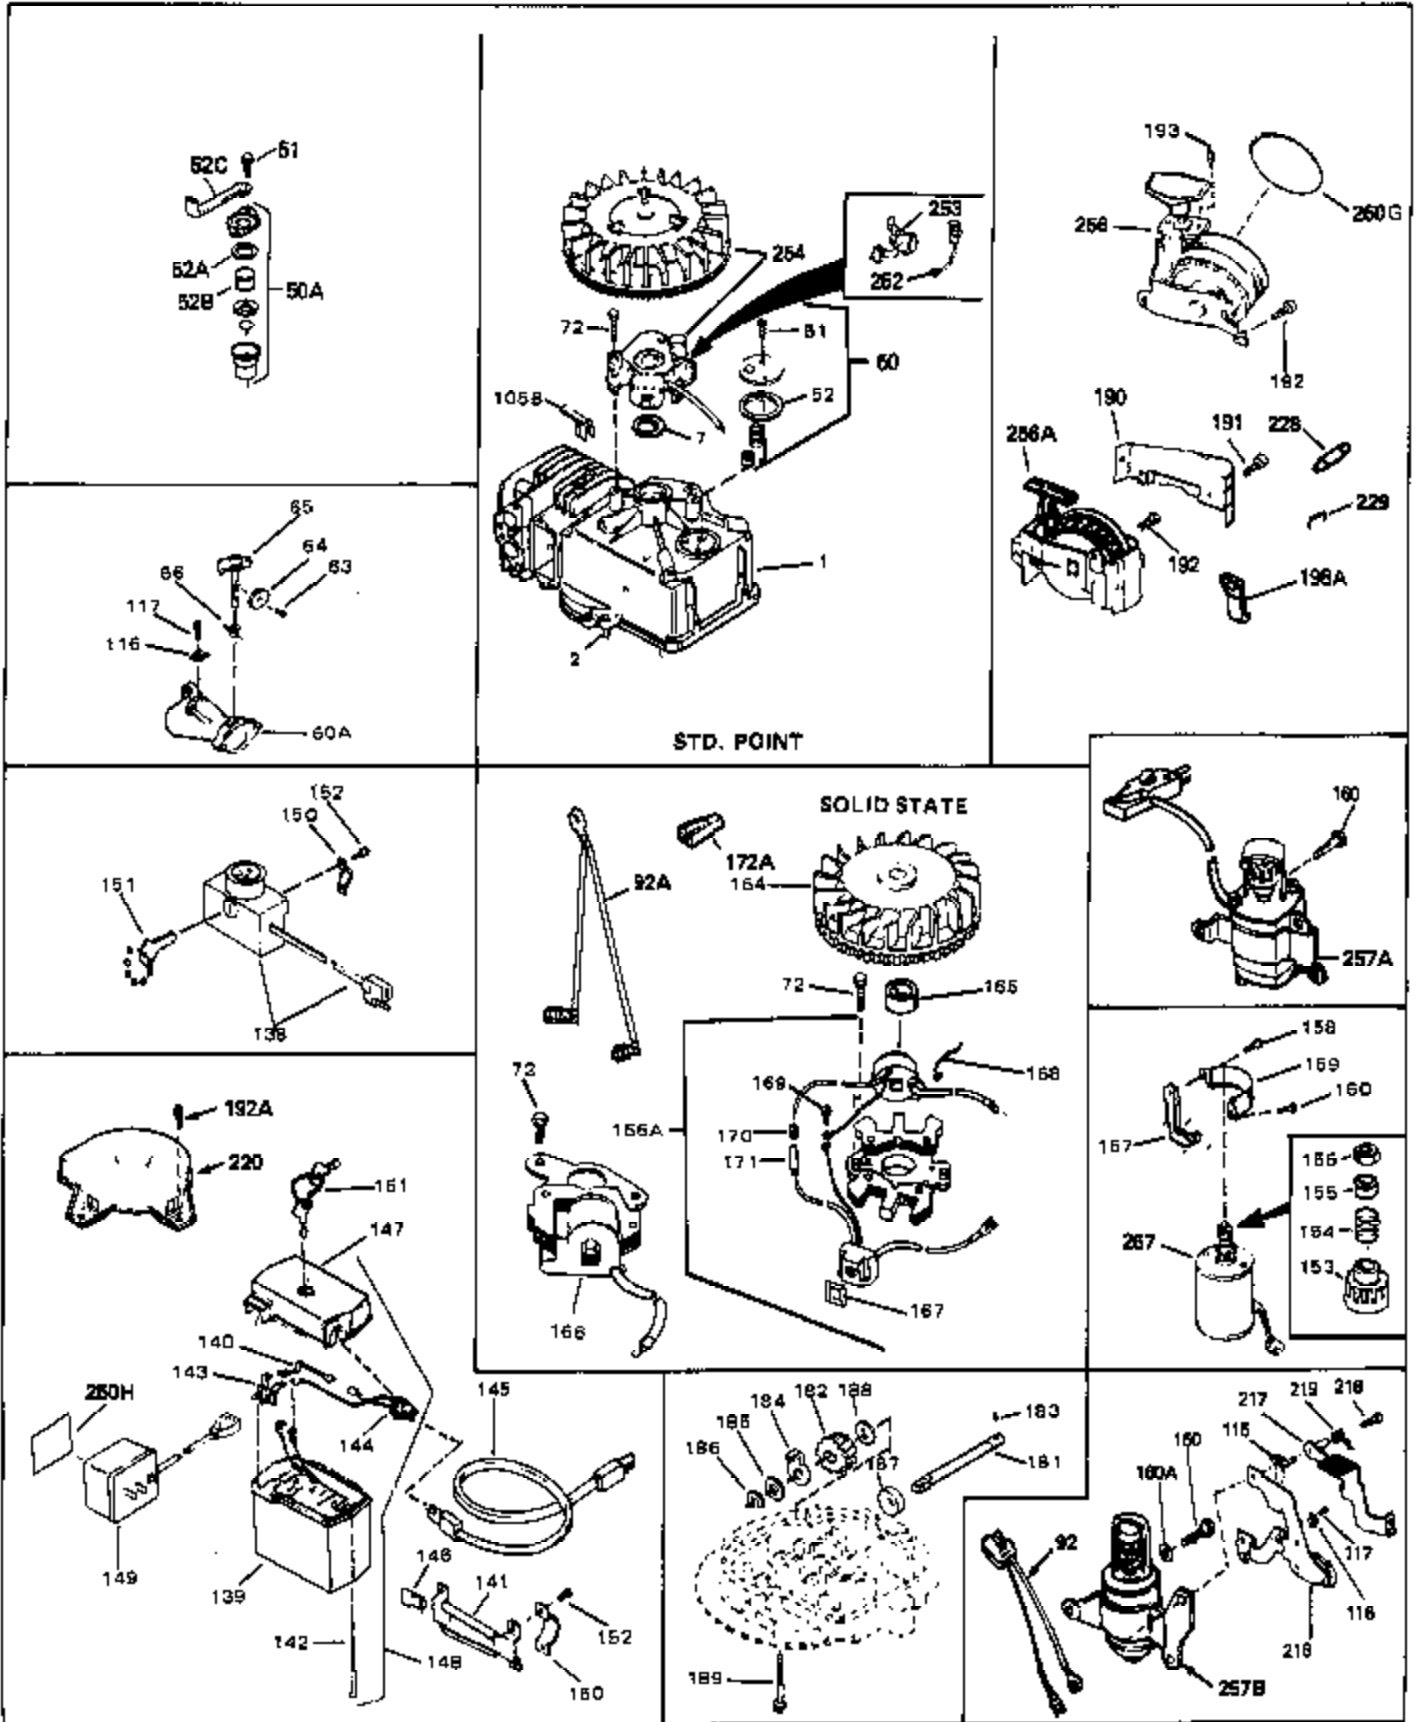

Ref #	Part Number	Qty	Description
1	33405	0	Cylinder Assy. (2-5/8" Bore)
2	26727	0	Pin, Dowel
7	33876	0	Gasket, Stator
50	34215	0	Breather Assy.
51	30200	0	Screw
52	32760	0	Gasket, Breather
63	650506	0	Screw
64	631036	0	Shutter, Throttle
65	631530	0	Shaft Assy., Throttle
66	631066	0	Spring, Return
72	650489	0	Screw
92A	34231	0	Wire, Ground (One female fitting & one
115	610973	0	Terminal Assy.
181	31748	0	Shaft, P.T.O.
182	31746	0	Gear, Worm
184	31745	0	Washer, Tang
185	31787	0	Washer, Flat
186	31749	0	Ring, Retaining
187	31744	0	Seal, Oil
188	31747	0	Washer, Thrust
189	650492	0	Screw
190	34239	0	Guard, Starter
191	34309	0	Stud
192	650802	0	Screw, Hex washer hd. taptite, 1/4-20 x 5/8
192A	0	0	Rivet, Pop (3/16" Dia.)
252	30548B	0	Condenser
253	30547A	0	Contact Assy., Breaker
254	610850A	0	Magneto, Tecumseh (w/double ring gear)
256A	590531	0	Starter, Side mount rewind