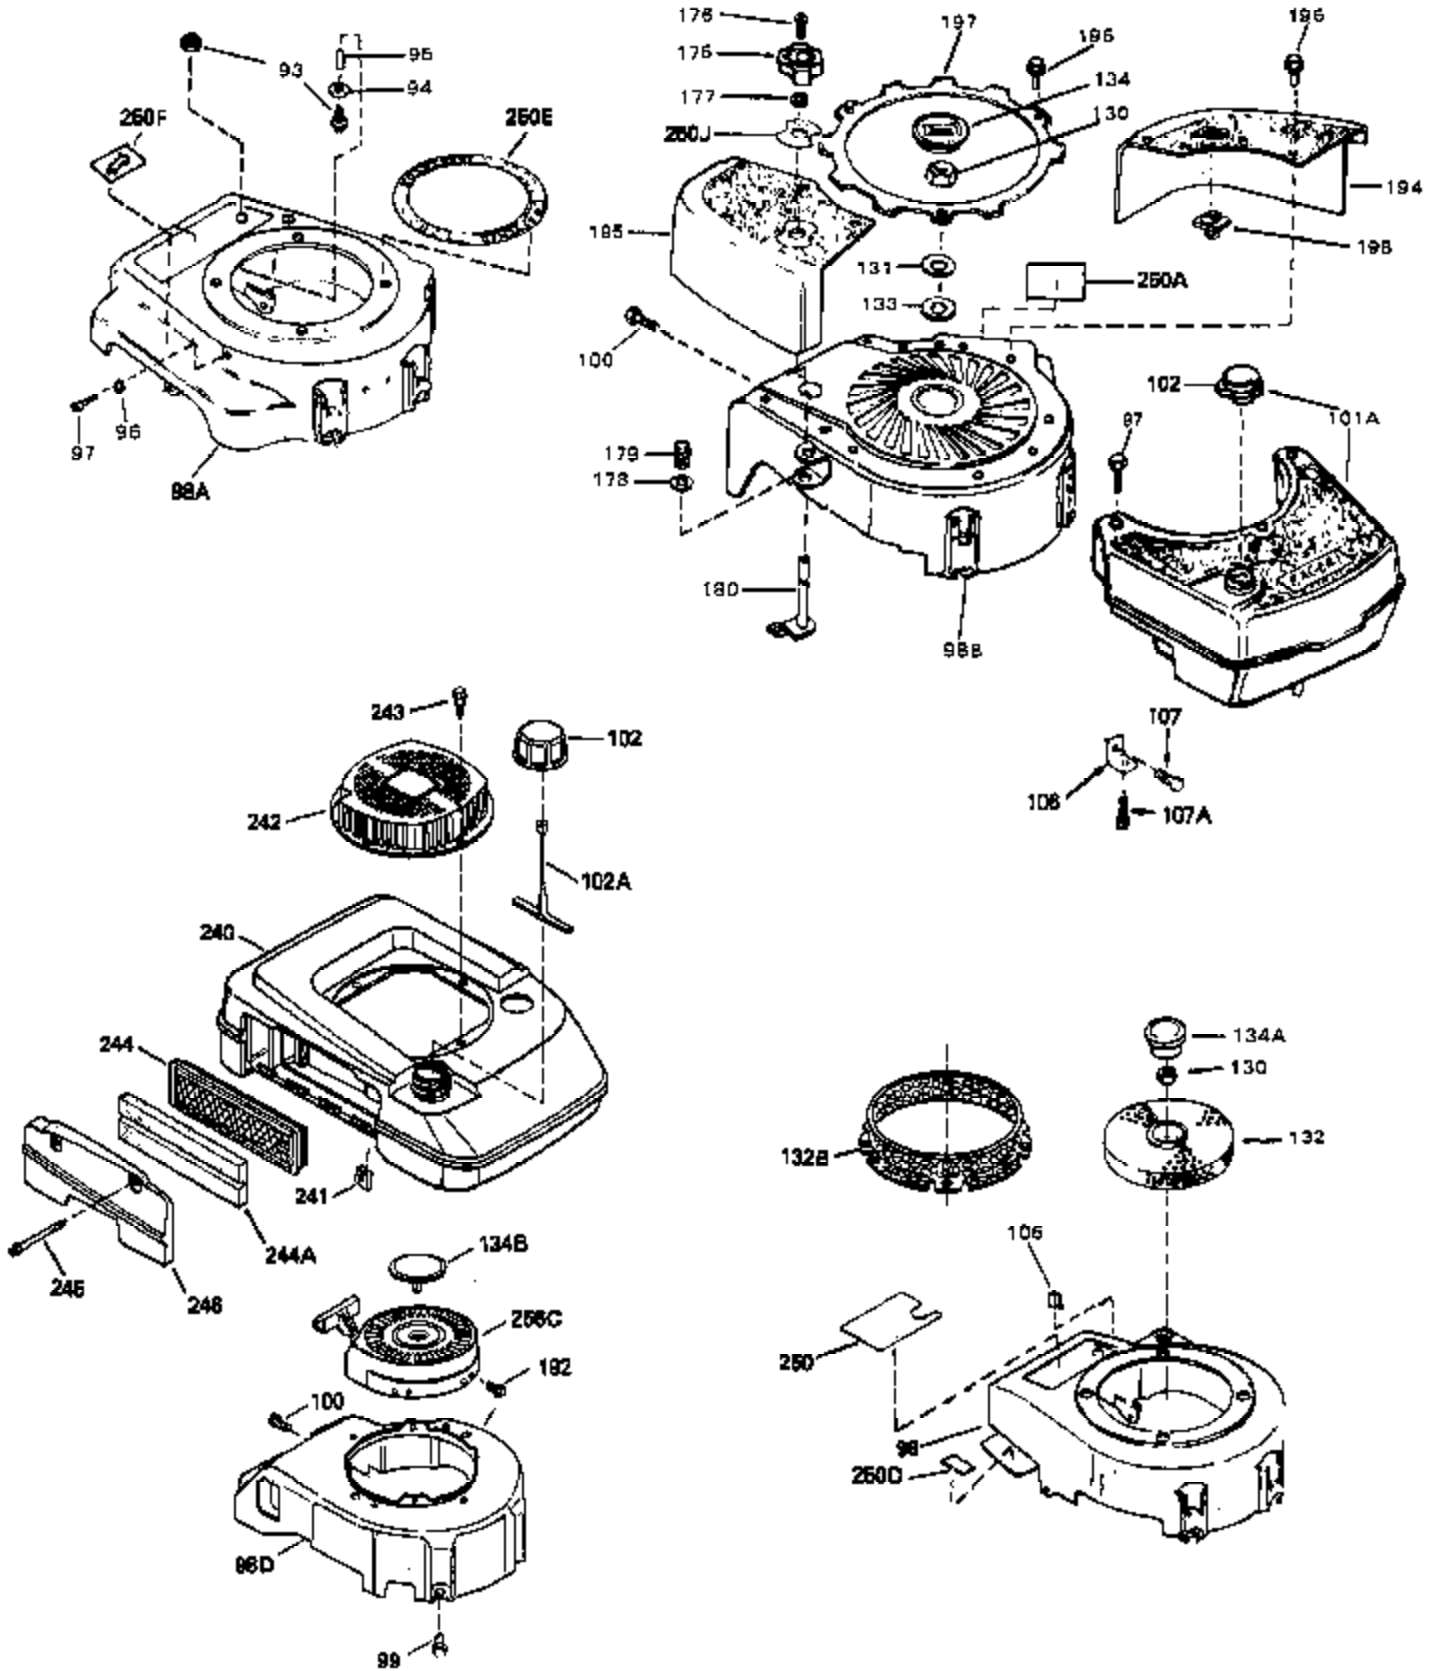

Ref #	Part Number	Qty	Description
1	33405	0	Cylinder Assy. (2-5/8" Bore)
2	26727	0	Pin, Dowel
7	33876	0	Gasket, Stator
50	34215	0	Breather Assy.
51	30200	0	Screw
52	32760	0	Gasket, Breather
63	650506	0	Screw
64	631036	0	Shutter, Throttle
65	631530	0	Shaft Assy., Throttle
66	631066	0	Spring, Return
72	650489	0	Screw
92A	34231	0	Wire, Ground (One female fitting & one
115	610973	0	Terminal Assy.
181	31748	0	Shaft, P.T.O.
182	31746	0	Gear, Worm
184	31745	0	Washer, Tang
185	31787	0	Washer, Flat
186	31749	0	Ring, Retaining
187	31744	0	Seal, Oil
188	31747	0	Washer, Thrust
189	650492	0	Screw
190	34239	0	Guard, Starter
191	34309	0	Stud
192	650802	0	Screw, Hex washer hd. taptite, 1/4-20 x 5/8
192A	0	0	Rivet, Pop (3/16" Dia.)
252	30548B	0	Condenser
253	30547A	0	Contact Assy., Breaker
254	610850A	0	Magneto, Tecumseh (w/double ring gear)
256A	590531	0	Starter, Side mount rewind