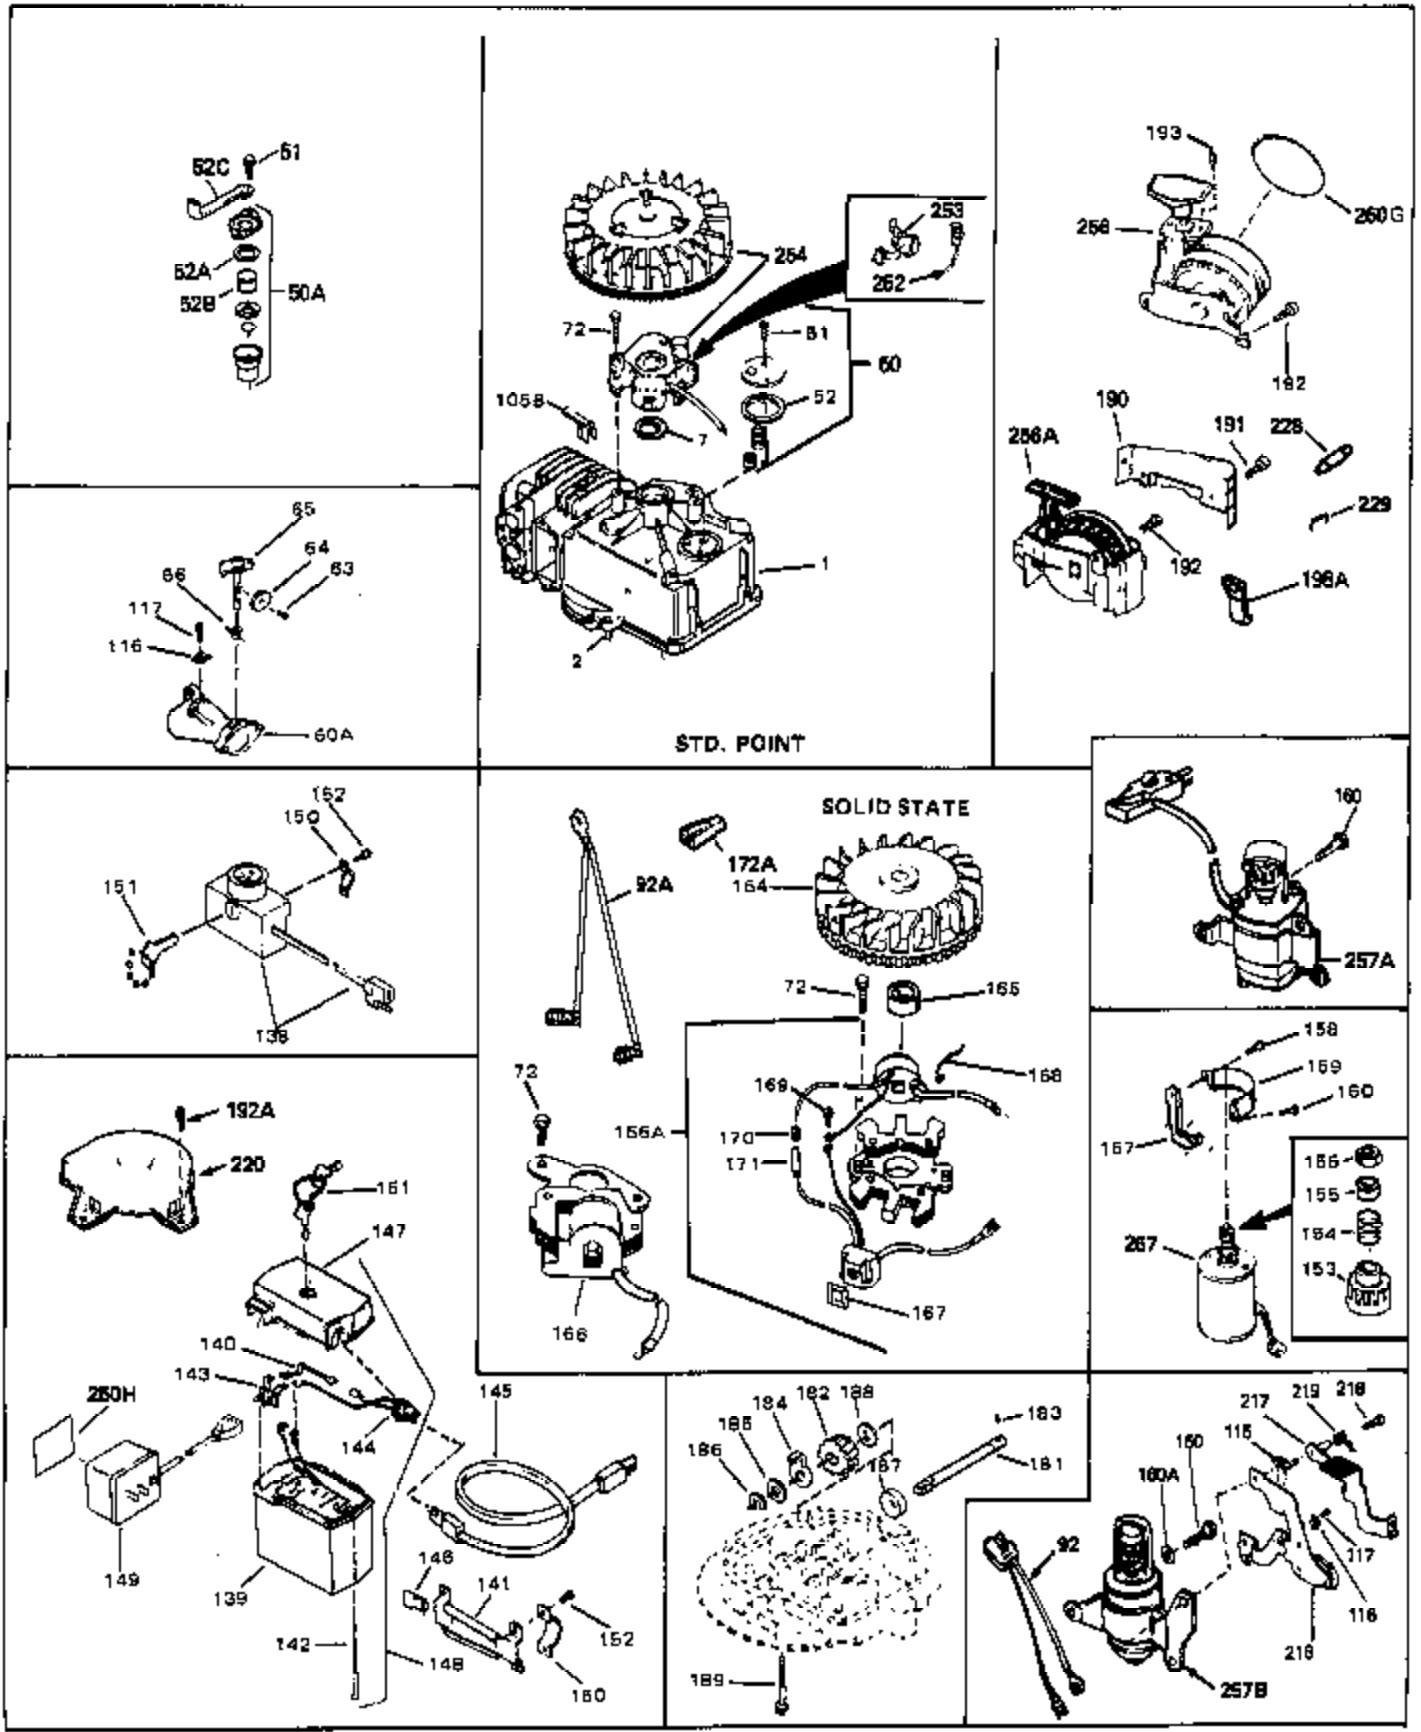

Ref #	Part Number	Qty	Description
54	34337	0	Link, Governor spring
55	32755	0	Cover, Valve spring box
56	27234	0	Gasket, Breather cover
57	650128	0	Screw
59	34690	0	Gasket, Intake
60	31384A	0	Pipe, Intake
61	6201	0	Screw
62	650451	0	Screw
67	26756	0	Gasket, Carburetor
71	29752	0	Nut
75	32972	0	Cleaner, Air
76	33168	0	Clamp, Corbin
99	650831	0	Screw, Hex washer hd. Powerlok thread,
102	34118	0	Cap, Fuel filler (Red Plastic) (Spurt
102	410144B	0	Cap, Fuel filler (White Plastic) (Std.)
103	29774	0	Line, Fuel (Braided 8.25")
103	30705	0	Line, Fuel (Braided 16")
103	34357	0	Line, Fuel (Epichlorohydrin 6-3/4")
104	26460	0	Clamp, Fuel line
105A	30593	0	Clip, Magneto wire
115	610973	0	Terminal Assy.
121	792005	0	Screw, Hex hd., 1/4-20 x 2-1/2
125	34282	0	"O" Ring (.612 I.D. x .812 O.D. x .103
126	34207A	0	Tube, Oil filler
127	33590	0	"O" Ring
128	34267	0	Dipstick, Oil (Twist Lock)
129	610118	0	Cover, Spark plug
130	650607	0	Nut, Flywheel
131	650815	0	Washer, Belleville
133	650791	0	Washer, Belleville
161	34353	0	Primer Assy.
162	32180C	0	Line, Primer
192A	0	0	Rivet, Pop (3/16" Dia.)
201	730207	0	Magneto-to-Solid State Conversion Kit
251	631021	0	Inlet Needle, Seat & Clip Assy.
255	632086	0	Carburetor
258	33238C	0	Gasket Set

Ref #	Part Number	Qty	Description
1	33405	0	Cylinder Assy. (2-5/8" Bore)
2	26727	0	Pin, Dowel
7	33876	0	Gasket, Stator
50	34215	0	Breather Assy.
51	30200	0	Screw
52	32760	0	Gasket, Breather
63	650506	0	Screw
64	631036	0	Shutter, Throttle
65	631530	0	Shaft Assy., Throttle
66	631066	0	Spring, Return
72	650489	0	Screw
92A	34231	0	Wire, Ground (One female fitting & one
115	610973	0	Terminal Assy.
190	34239	0	Guard, Starter
191	34309	0	Stud
192A	0	0	Rivet, Pop (3/16" Dia.)
192	650802	0	Screw, Hex washer hd. taptite, 1/4-20 x 5/8
252	30548B	0	Condenser
253	30547A	0	Contact Assy., Breaker
254	610850A	0	Magneto, Tecumseh (w/double ring gear)
256A	590531	0	Starter, Side mount rewind