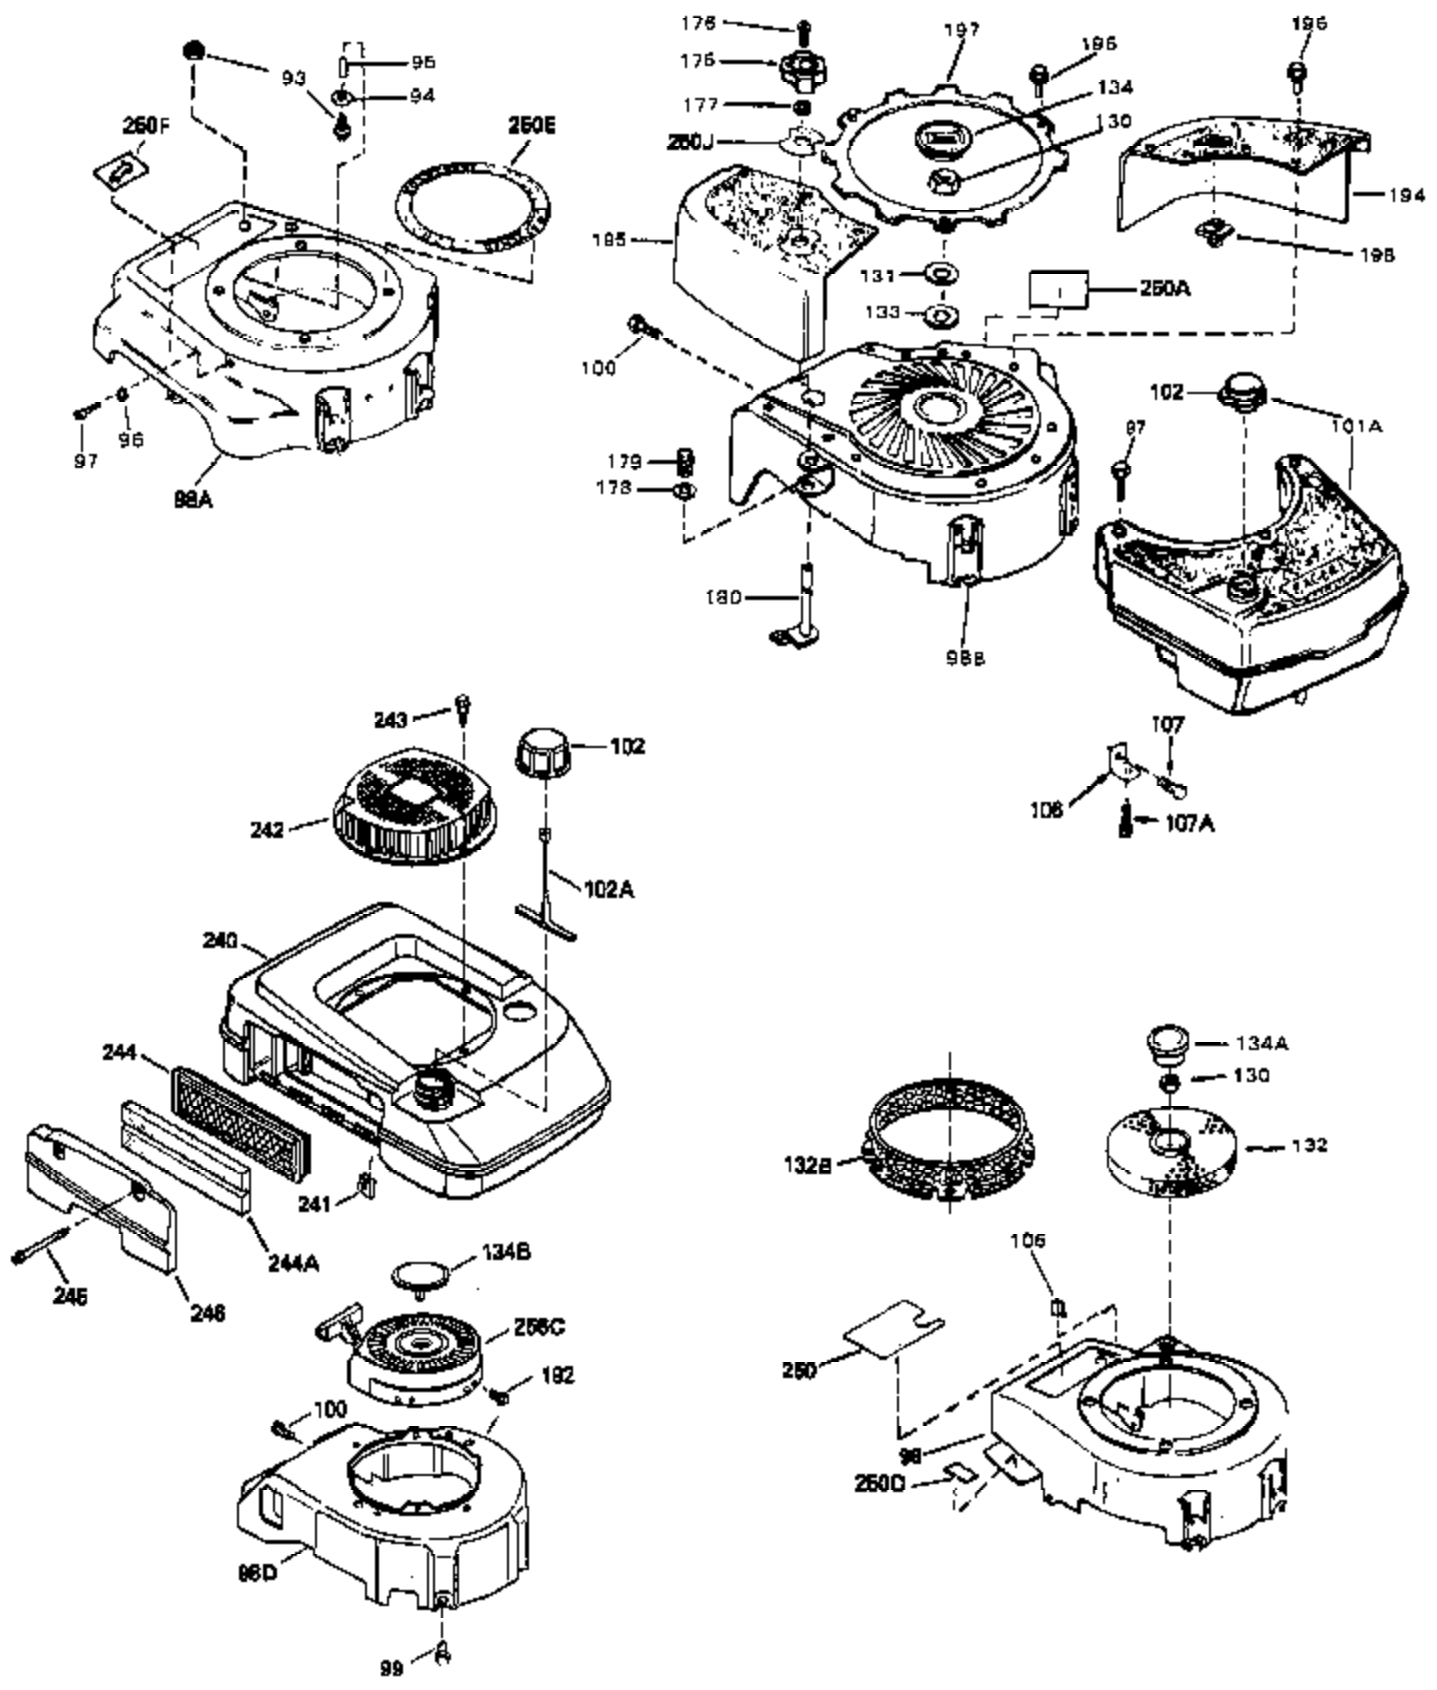

Ref #	Part Number	Qty	Description
54	34337	0	Link, Governor spring
55	32755	0	Cover, Valve spring box
56	27234	0	Gasket, Breather cover
57	650128	0	Screw
59	34690	0	Gasket, Intake
60	31384A	0	Pipe, Intake
61	6201	0	Screw
62	650451	0	Screw
67	26756	0	Gasket, Carburetor
71	29752	0	Nut
75	32972	0	Cleaner, Air
76	33168	0	Clamp, Corbin
99	650831	0	Screw, Hex washer hd. Powerlok thread,
102	34118	0	Cap, Fuel filler (Red Plastic) (Spurt
102	410144B	0	Cap, Fuel filler (White Plastic) (Std.)
103	29774	0	Line, Fuel (Braided 8.25")
103	30705	0	Line, Fuel (Braided 16")
103	34357	0	Line, Fuel (Epichlorohydrin 6-3/4")
104	26460	0	Clamp, Fuel line
105A	30593	0	Clip, Magneto wire
115	610973	0	Terminal Assy.
121	792005	0	Screw, Hex hd., 1/4-20 x 2-1/2
125	34282	0	"O" Ring (.612 I.D. x .812 O.D. x .103
126	34207A	0	Tube, Oil filler
127	33590	0	"O" Ring
128	34267	0	Dipstick, Oil (Twist Lock)
129	610118	0	Cover, Spark plug
130	650607	0	Nut, Flywheel
131	650815	0	Washer, Belleville
133	650791	0	Washer, Belleville
161	34353	0	Primer Assy.
162	32180C	0	Line, Primer
192A	0	0	Rivet, Pop (3/16" Dia.)
201	730207	0	Magneto-to-Solid State Conversion Kit
251	631021	0	Inlet Needle, Seat & Clip Assy.
255	632086	0	Carburetor
258	33238C	0	Gasket Set

Ref #	Part Number	Qty	Description
1	33405	0	Cylinder Assy. (2-5/8" Bore)
2	26727	0	Pin, Dowel
7	33876	0	Gasket, Stator
50	34215	0	Breather Assy.
51	30200	0	Screw
52	32760	0	Gasket, Breather
63	650506	0	Screw
64	631036	0	Shutter, Throttle
65	631530	0	Shaft Assy., Throttle
66	631066	0	Spring, Return
72	650489	0	Screw
92A	34231	0	Wire, Ground (One female fitting & one
115	610973	0	Terminal Assy.
190	34239	0	Guard, Starter
191	34309	0	Stud
192A	0	0	Rivet, Pop (3/16" Dia.)
192	650802	0	Screw, Hex washer hd. taptite, 1/4-20 x 5/8
252	30548B	0	Condenser
253	30547A	0	Contact Assy., Breaker
254	610850A	0	Magneto, Tecumseh (w/double ring gear)
256A	590531	0	Starter, Side mount rewind