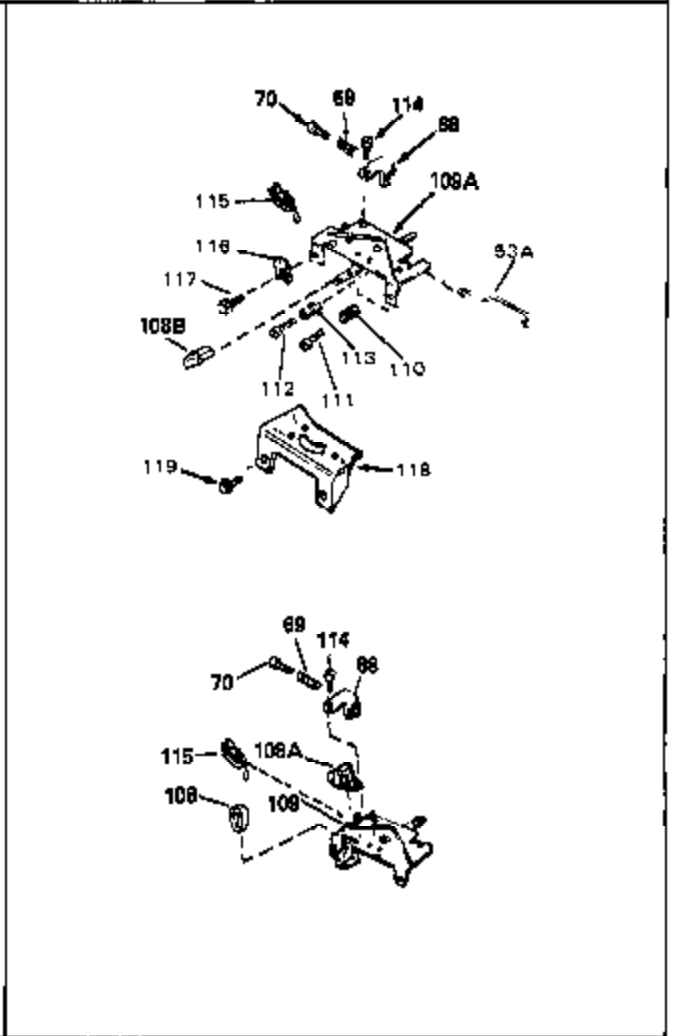

Ref #	Part Number	Qty	Description
108A	33971	0	Knob, Control
109	33970A	0	Control Assy., Speed
110	33802	0	Spring Compression
111	650777	0	Screw, Slotted fil. hd. mach., 6-32 x 7/16
112	650549	0	Screw
113	31342	0	Spring, Compression
114	30200	0	Screw
115	610973	0	Terminal Assy.
120B	33565	0	Muffler
122	33753	0	Plate, Lock
239	35435	0	Filter, Pre-Air (Poly)
252	30548B	0	Condenser
253	30547A	0	Contact Assy., Breaker