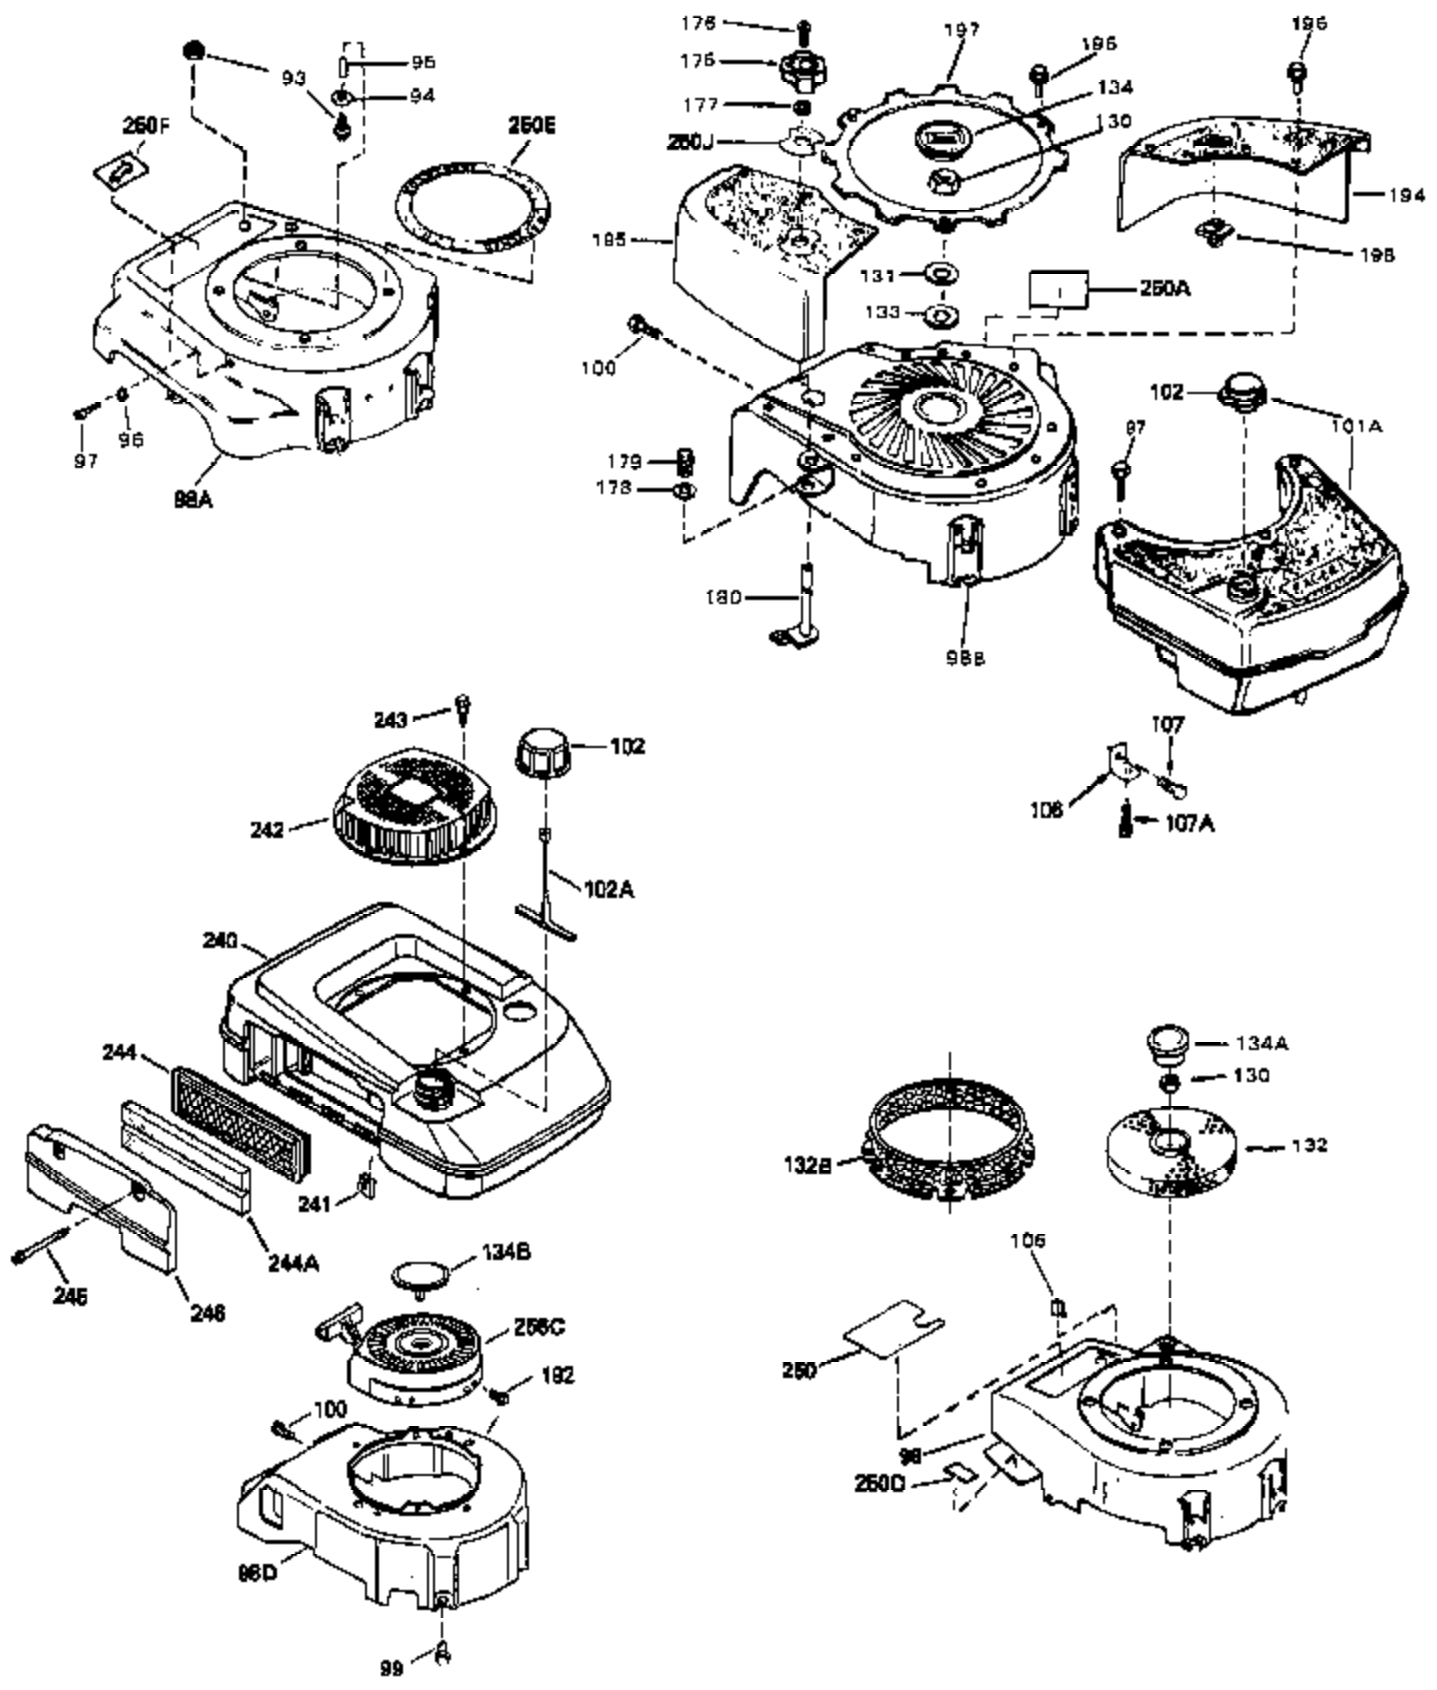

Ref #	Part Number	Qty	Description
54	34337	0	Link, Governor spring
55	32755	0	Cover, Valve spring box
56	27234	0	Gasket, Breather cover
57	650128	0	Screw
59	32649	0	Gasket, Intake
60	31384A	0	Pipe, Intake
61	6201	0	Screw
62	650451	0	Screw
67	26756	0	Gasket, Carburetor
71	29752	0	Nut
75	32972	0	Cleaner, Air
76	33168	0	Clamp, Corbin
99	650831	0	Screw, Hex washer hd. Powerlok thread,
102	34118	0	Cap, Fuel filler (Red Plastic) (Spurt
102	410144B	0	Cap, Fuel filler (White Plastic) (Std.)
103	29774	0	Line, Fuel (Braided 8.25")
103	30705	0	Line, Fuel (Braided 16")
103	34357	0	Line, Fuel (Epichlorohydrin 6-3/4")
104	26460	0	Clamp, Fuel line
105A	30593	0	Clip, Magneto wire
115	610973	0	Terminal Assy.
121	792005	0	Screw, Hex hd., 1/4-20 x 2-1/2
125	34282	0	"O" Ring (.612 I.D. x .812 O.D. x .103
126	34207A	0	Tube, Oil filler
127	33590	0	"O" Ring
128	34267	0	Dipstick, Oil (Twist Lock)
129	610118	0	Cover, Spark plug
130	650607	0	Nut, Flywheel
131	650815	0	Washer, Belleville
133	650791	0	Washer, Belleville
161	34353	0	Primer Assy.
162	32180C	0	Line, Primer
192A	0	0	Rivet, Pop (3/16" Dia.)
201	730207	0	Magneto-to-Solid State Conversion Kit
251	631021	0	Inlet Needle, Seat & Clip Assy.
255	632086	0	Carburetor
258	33238C	0	Gasket Set

Ref #	Part Number	Qty	Description
1	33405	0	Cylinder Assy. (2-5/8" Bore)
2	26727	0	Pin, Dowel
7	33876	0	Gasket, Stator
50	34215	0	Breather Assy.
51	30200	0	Screw
52	32760	0	Gasket, Breather
63	650506	0	Screw
64	631036	0	Shutter, Throttle
65	631530	0	Shaft Assy., Throttle
66	631066	0	Spring, Return
72	650489	0	Screw
92A	34231	0	Wire, Ground (One female fitting & one
115	610973	0	Terminal Assy.
190	34239	0	Guard, Starter
191	34309	0	Stud
192A	0	0	Rivet, Pop (3/16" Dia.)
192	650802	0	Screw, Hex washer hd. taptite, 1/4-20 x 5/8
252	30548B	0	Condenser
253	30547A	0	Contact Assy., Breaker
254	610850A	0	Magneto, Tecumseh (w/double ring gear)
256A	590531	0	Starter, Side mount rewind