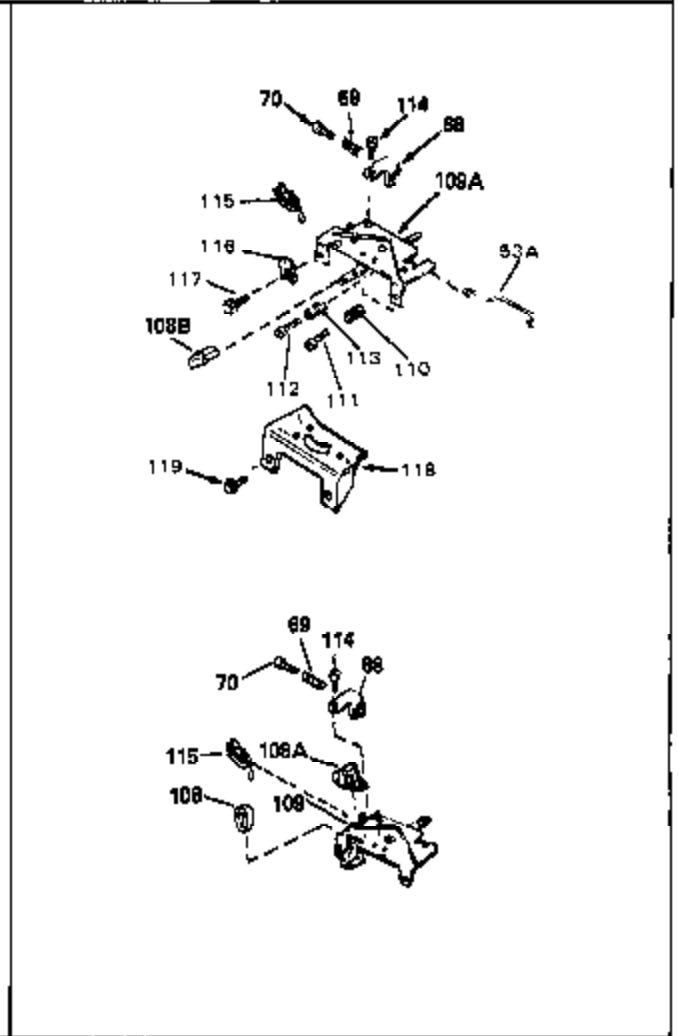

Ref #	Part Number	Qty	Description
108A	33971	0	Knob, Control
109	33970A	0	Control Assy., Speed
110	33802	0	Spring Compression
111	650777	0	Screw, Slotted fil. hd. mach., 6-32 x 7/16
112	650549	0	Screw
113	31342	0	Spring, Compression
114	30200	0	Screw
115	610973	0	Terminal Assy.
120B	33565	0	Muffler
122	33753	0	Plate, Lock
239	35435	0	Filter, Pre-Air (Poly)
252	30548B	0	Condenser
253	30547A	0	Contact Assy., Breaker