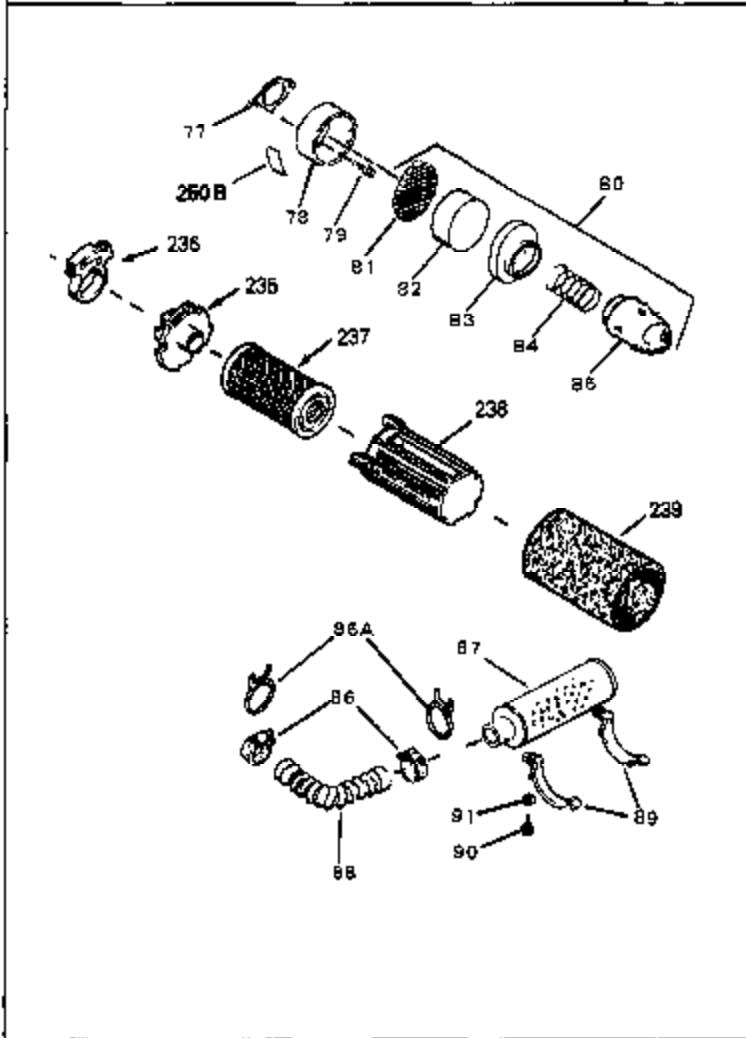

Ref #	Part Number	Qty	Description
108A	33971	0	Knob, Control
109	33970A	0	Control Assy., Speed
110	33802	0	Spring Compression
111	650777	0	Screw, Slotted fil. hd. mach., 6-32 x 7/16
112	650549	0	Screw
113	31342	0	Spring, Compression
114	30200	0	Screw
115	610973	0	Terminal Assy.
120B	33565	0	Muffler
122	33753	0	Plate, Lock
239	35435	0	Filter, Pre-Air (Poly)
252	30548B	0	Condenser
253	30547A	0	Contact Assy., Breaker