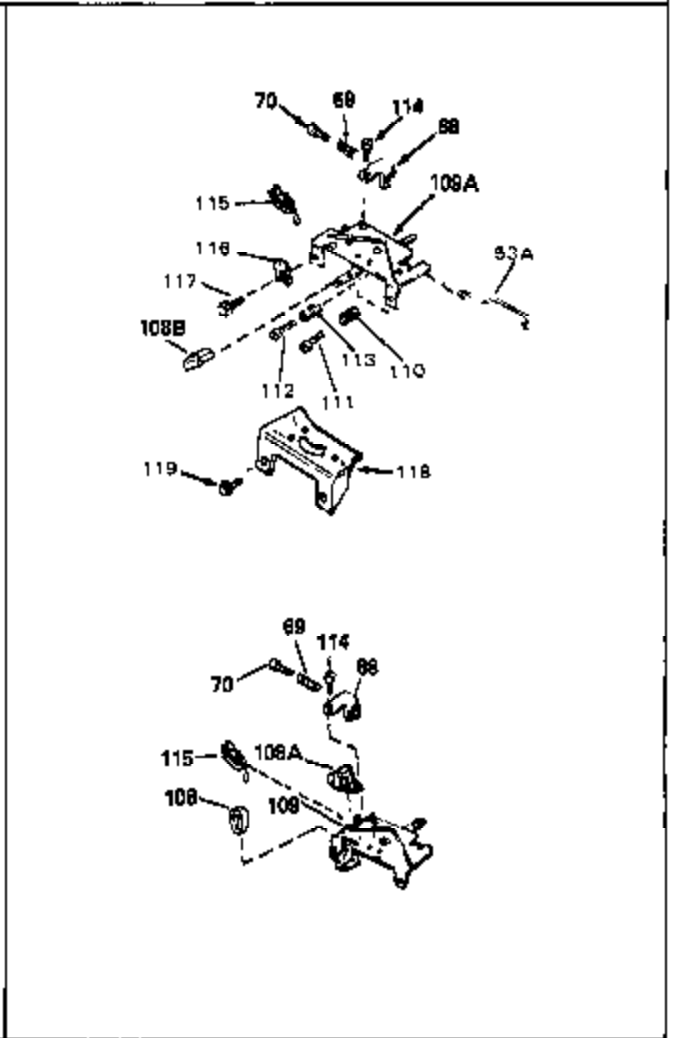

Ref #	Part Number	Qty	Description
108A	33971	0	Knob, Control
109	33970A	0	Control Assy., Speed
110	33802	0	Spring Compression
111	650777	0	Screw, Slotted fil. hd. mach., 6-32 x 7/16
112	650549	0	Screw
113	31342	0	Spring, Compression
114	30200	0	Screw
115	610973	0	Terminal Assy.
120B	33565	0	Muffler
122	33753	0	Plate, Lock
239	35435	0	Filter, Pre-Air (Poly)
252	30548B	0	Condenser
253	30547A	0	Contact Assy., Breaker