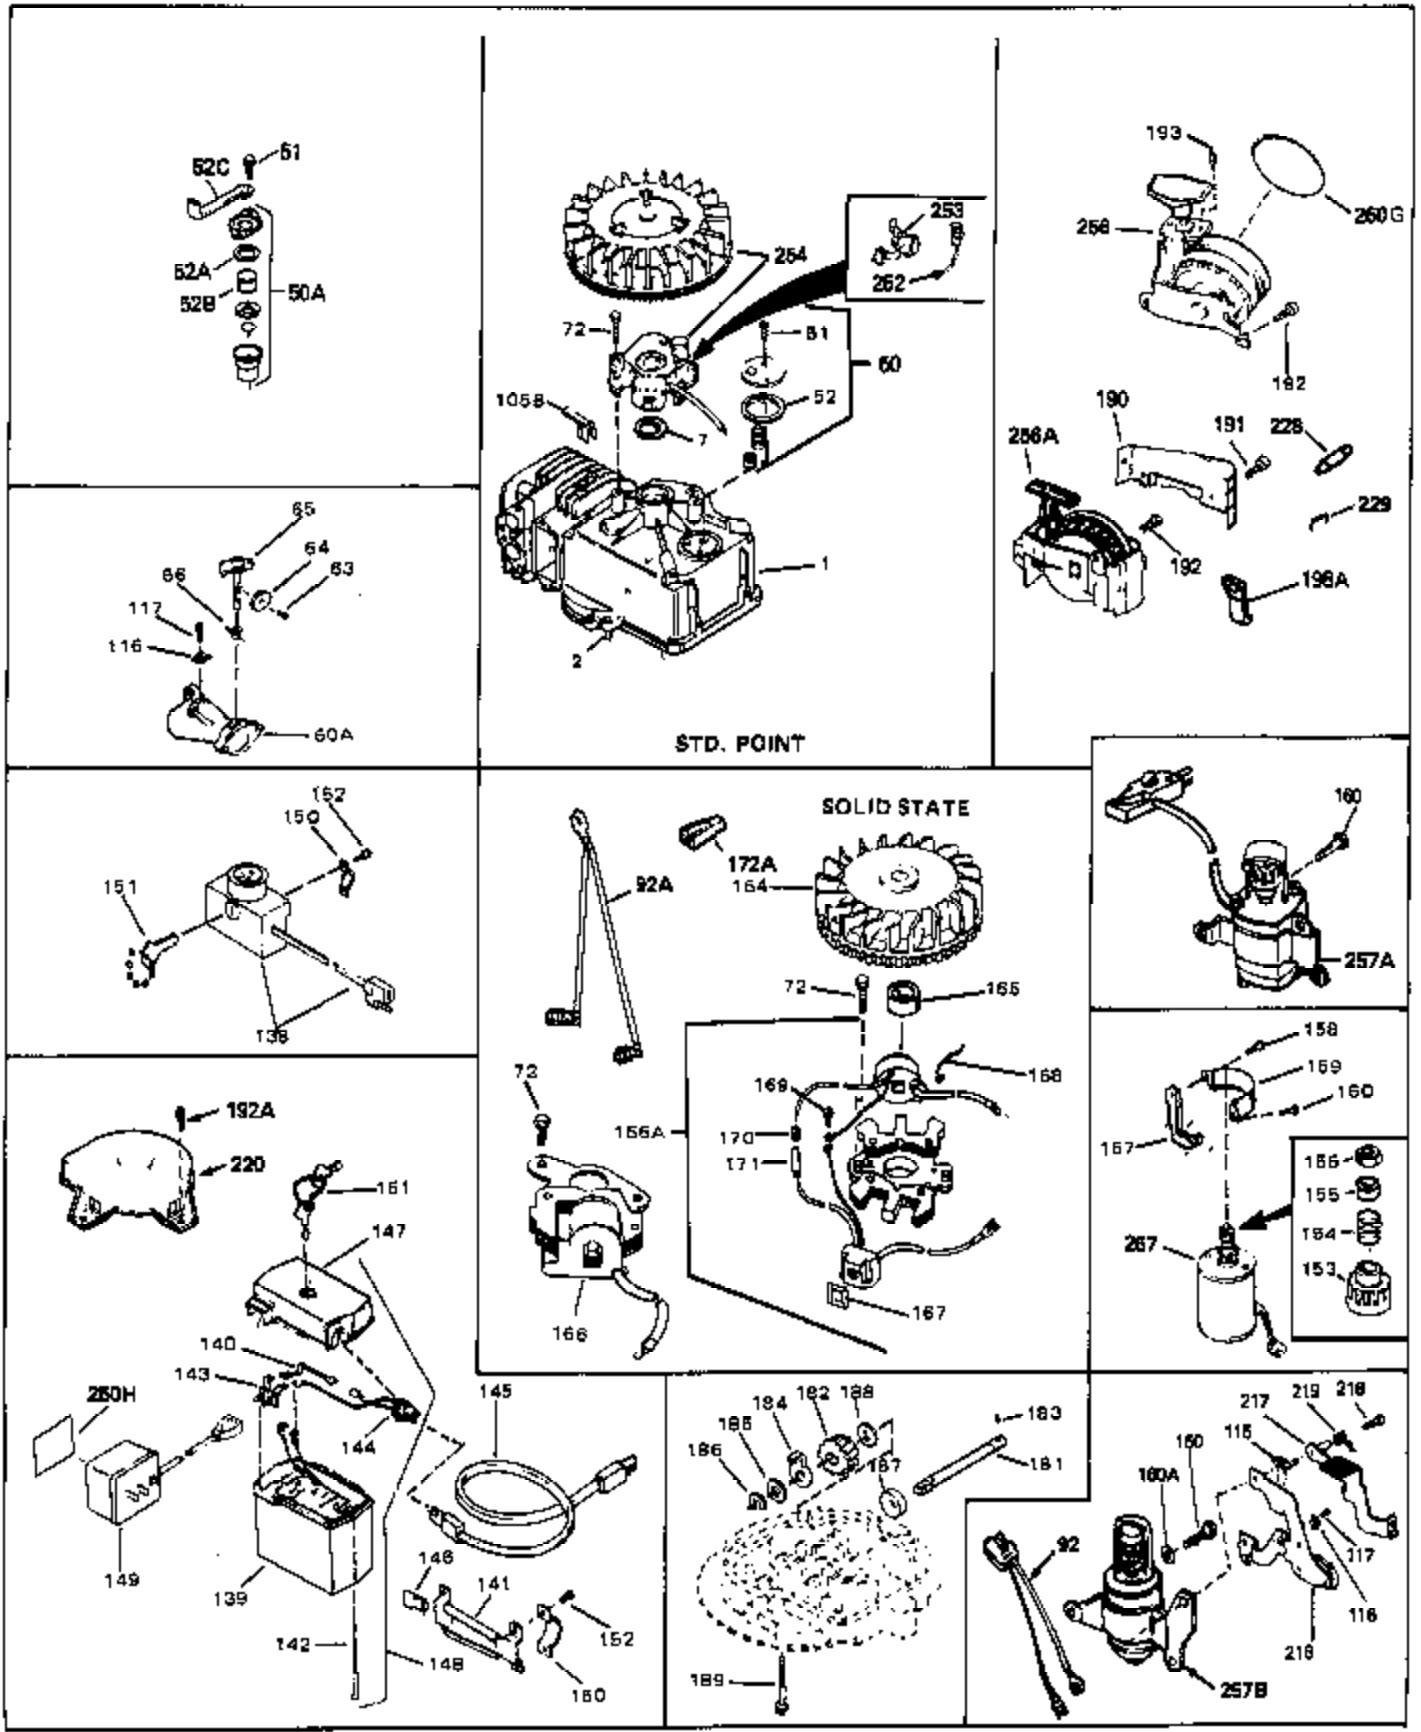

Ref #	Part Number	Qty	Description
54	34337	0	Link, Governor spring
55	32755	0	Cover, Valve spring box
56	27234	0	Gasket, Breather cover
57	650128	0	Screw
59	32649	0	Gasket, Intake
60	31384A	0	Pipe, Intake
61	6201	0	Screw
62	650451	0	Screw
67	26756	0	Gasket, Carburetor
71	29752	0	Nut
75	32972	0	Cleaner, Air
76	33168	0	Clamp, Corbin
99	650831	0	Screw, Hex washer hd. Powerlok thread,
102	34118	0	Cap, Fuel filler (Red Plastic) (Spurt
102	410144B	0	Cap, Fuel filler (White Plastic) (Std.)
103	29774	0	Line, Fuel (Braided 8.25")
103	30705	0	Line, Fuel (Braided 16")
103	34357	0	Line, Fuel (Epichlorohydrin 6-3/4")
104	26460	0	Clamp, Fuel line
105A	30593	0	Clip, Magneto wire
115	610973	0	Terminal Assy.
121	792005	0	Screw, Hex hd., 1/4-20 x 2-1/2
125	34282	0	"O" Ring (.612 I.D. x .812 O.D. x .103
126	34207A	0	Tube, Oil filler
127	33590	0	"O" Ring
128	34267	0	Dipstick, Oil (Twist Lock)
129	610118	0	Cover, Spark plug
130	650607	0	Nut, Flywheel
131	650815	0	Washer, Belleville
133	650791	0	Washer, Belleville
161	34353	0	Primer Assy.
162	32180C	0	Line, Primer
192A	0	0	Rivet, Pop (3/16" Dia.)
201	730207	0	Magneto-to-Solid State Conversion Kit
251	631021	0	Inlet Needle, Seat & Clip Assy.
255	632053	0	Carburetor
258	33238C	0	Gasket Set

Ref #	Part Number	Qty	Description
1	33405	0	Cylinder Assy. (2-5/8" Bore)
2	26727	0	Pin, Dowel
7	33876	0	Gasket, Stator
50	34215	0	Breather Assy.
51	30200	0	Screw
52	32760	0	Gasket, Breather
63	650506	0	Screw
64	631036	0	Shutter, Throttle
65	631530	0	Shaft Assy., Throttle
66	631066	0	Spring, Return
72	650489	0	Screw
92A	34231	0	Wire, Ground (One female fitting & one
115	610973	0	Terminal Assy.
192A	0	0	Rivet, Pop (3/16" Dia.)
192	650737	0	Screw, Hex washer hd. taptite, 1/4-20 x 1/2
252	30548B	0	Condenser
253	30547A	0	Contact Assy., Breaker
254	610850A	0	Magneto, Tecumseh (w/double ring gear)
256	590450A	0	Starter, Side mount rewind