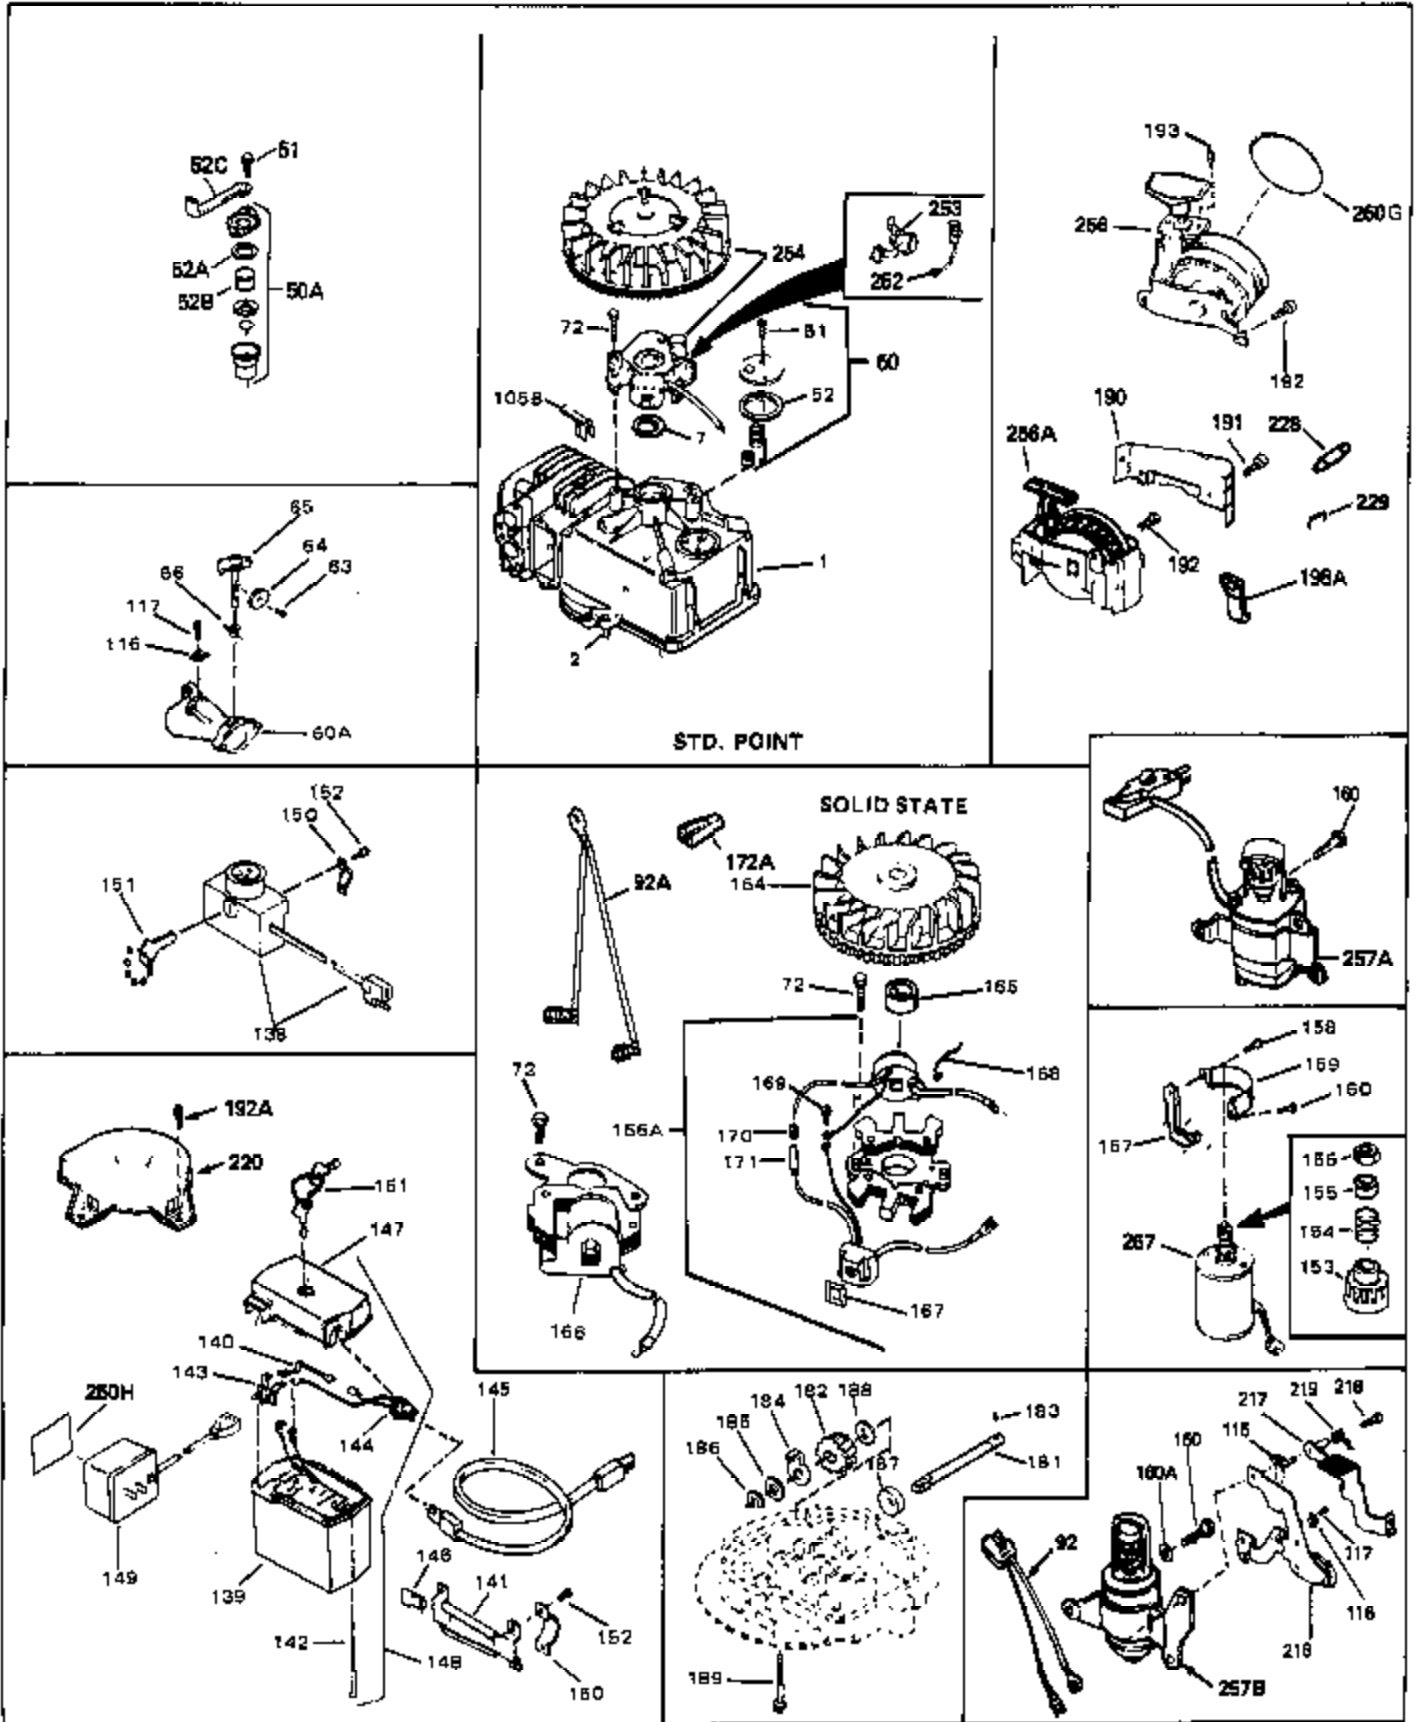

Ref #	Part Number	Qty	Description
1	33405	0	Cylinder Assy. (2-5/8" Bore)
2	26727	0	Pin, Dowel
7	33876	0	Gasket, Stator
50	34215	0	Breather Assy.
51	30200	0	Screw
52	32760	0	Gasket, Breather
63	650506	0	Screw
64	631036	0	Shutter, Throttle
65	631530	0	Shaft Assy., Throttle
66	631066	0	Spring, Return
72	650489	0	Screw
92A	34231	0	Wire, Ground (One female fitting & one
115	610973	0	Terminal Assy.
190	34239	0	Guard, Starter
191	34309	0	Stud
192A	0	0	Rivet, Pop (3/16" Dia.)
192	650802	0	Screw, Hex washer hd. taptite, 1/4-20 x 5/8
252	30548B	0	Condenser
253	30547A	0	Contact Assy., Breaker
254	610850A	0	Magneto, Tecumseh (w/double ring gear)
256A	590531	0	Starter, Side mount rewind