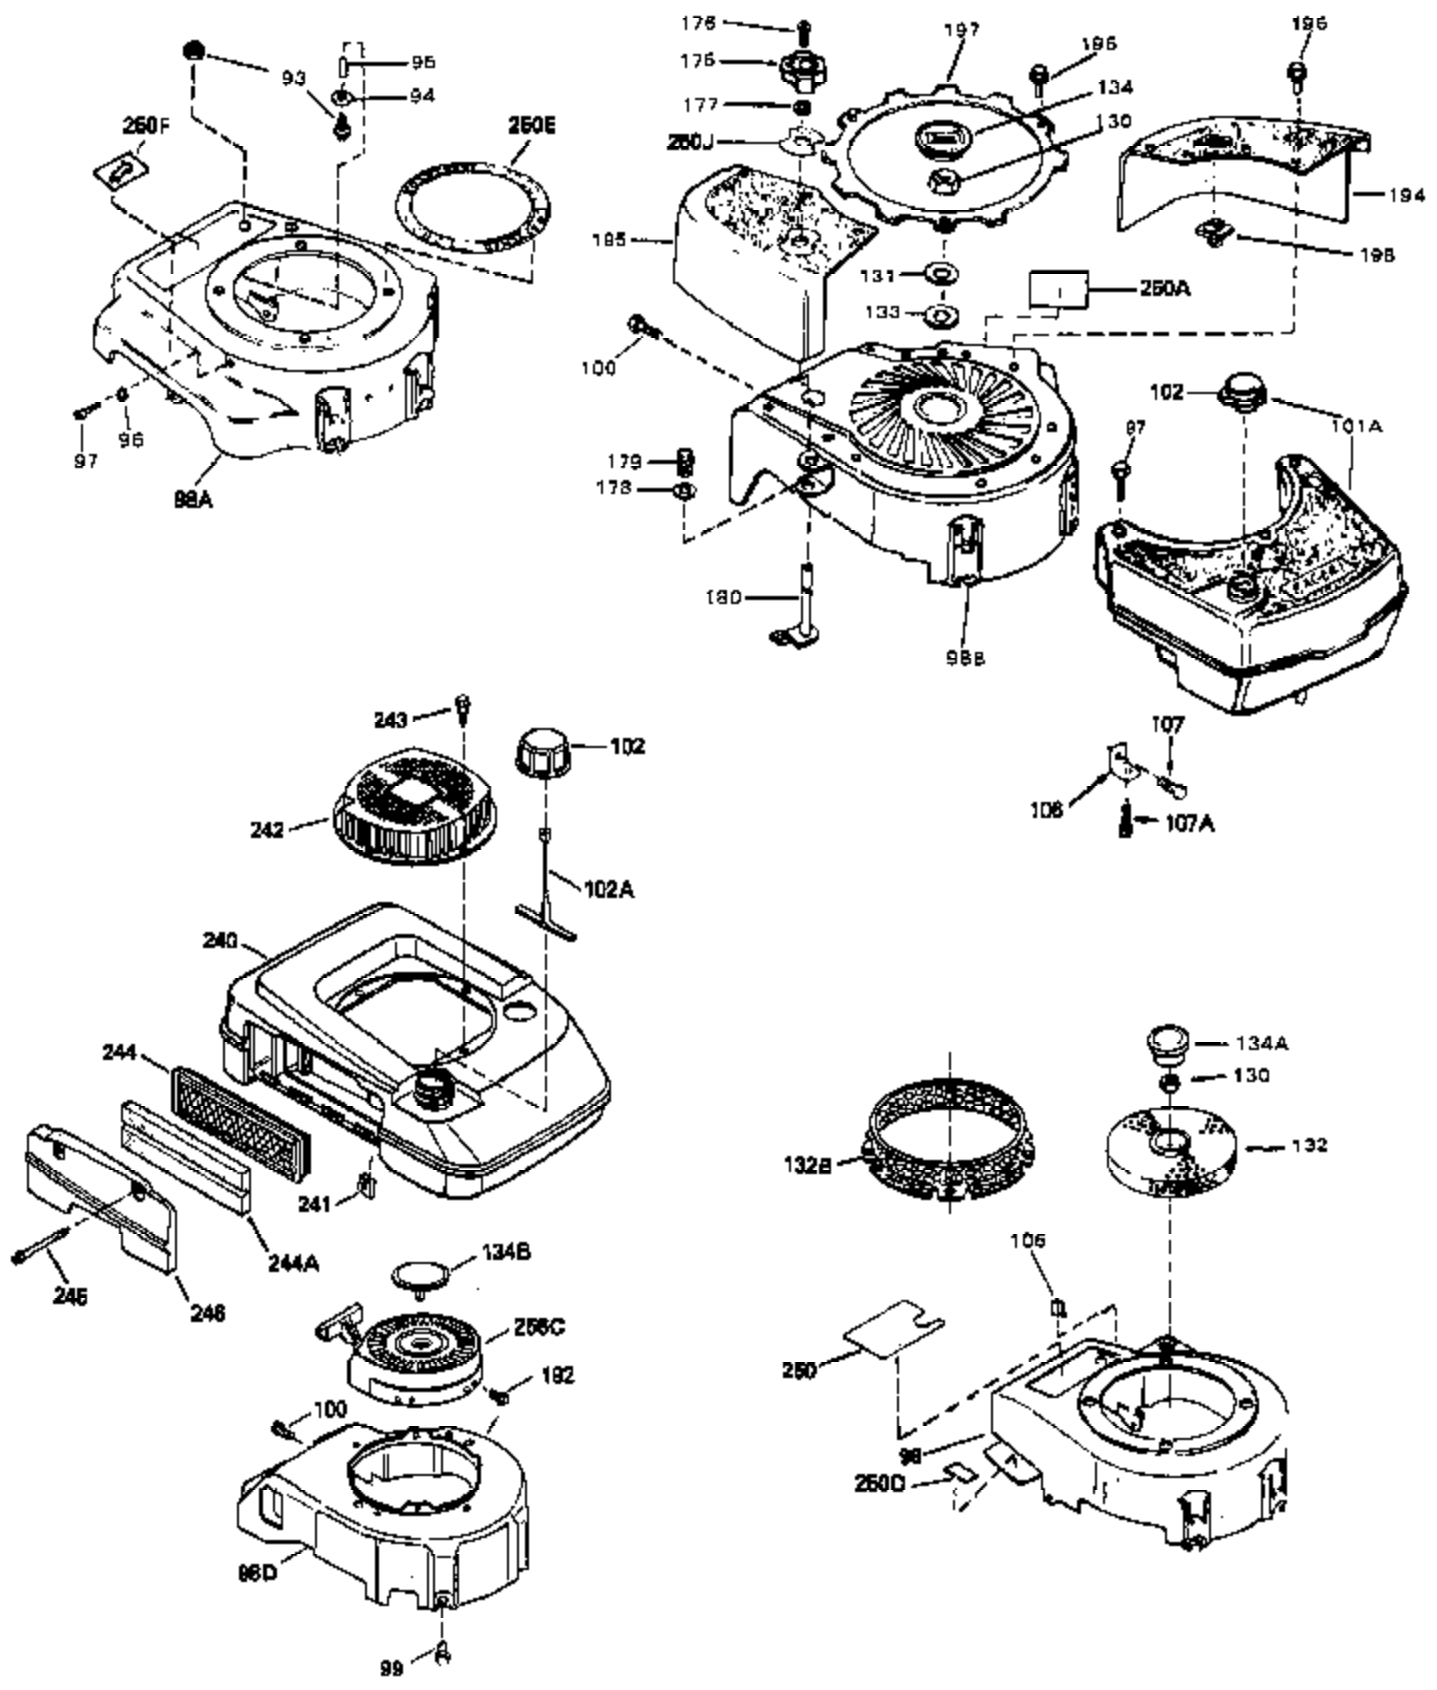

Ref #	Part Number	Qty	Description
97	28763	0	Screw, Hex washer hd. thread-forming, 10-24
98B	34356	0	Housing, Blower
99	650831	0	Screw, Hex washer hd. Powerlok thread,
101A	33973A	0	Tank Assy., Fuel (Charcoal Poly) (1-1/2
102	34118	0	Cap, Fuel filler (Red Plastic) (Spurt
102	410144B	0	Cap, Fuel filler (White Plastic) (Std.)
105	27275	0	Clip, Hi-tension wire
130	650607	0	Nut, Flywheel
131	650815	0	Washer, Belleville
133	650791	0	Washer, Belleville
134	34113	0	Plug, Screen
192	650802	0	Screw, Hex washer hd. taptite, 1/4-20 x 5/8
250	34442A	0	Decal, Instruction
250F	34408	0	Decal, Instruction (Stop)