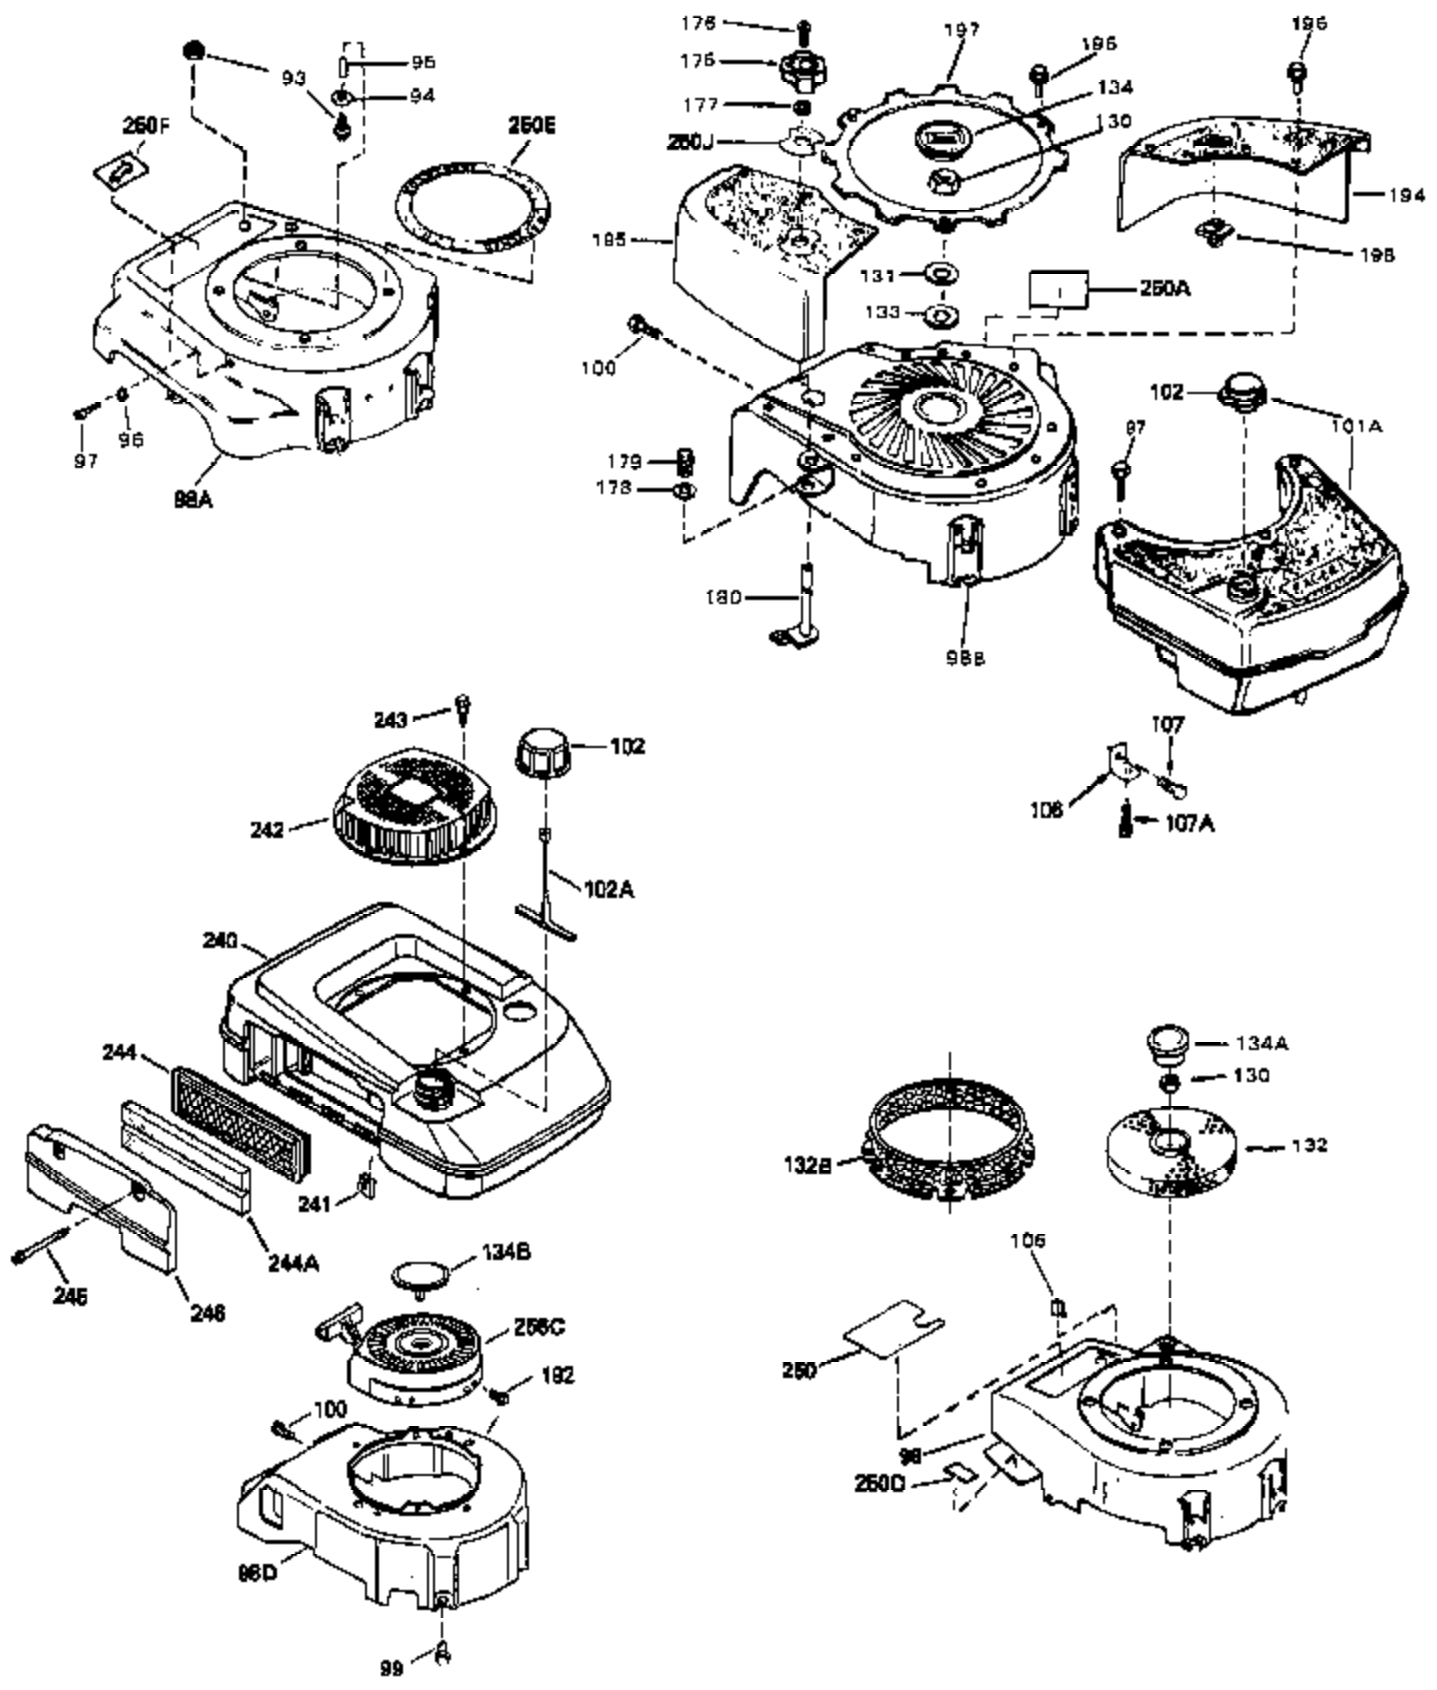

Ref #	Part Number	Qty	Description
54	34337	0	Link, Governor spring
55	32755	0	Cover, Valve spring box
56	27234	0	Gasket, Breather cover
57	650128	0	Screw
59	32649	0	Gasket, Intake
60	31384A	0	Pipe, Intake
61	6201	0	Screw
62	650451	0	Screw
67	26756	0	Gasket, Carburetor
71	29752	0	Nut
75	32972	0	Cleaner, Air
76	33168	0	Clamp, Corbin
99	650831	0	Screw, Hex washer hd. Powerlok thread,
102	34118	0	Cap, Fuel filler (Red Plastic) (Spurt
102	410144B	0	Cap, Fuel filler (White Plastic) (Std.)
103	29774	0	Line, Fuel (Braided 8.25")
103	30705	0	Line, Fuel (Braided 16")
103	34357	0	Line, Fuel (Epichlorohydrin 6-3/4")
104	26460	0	Clamp, Fuel line
105A	30593	0	Clip, Magneto wire
115	610973	0	Terminal Assy.
121	792005	0	Screw, Hex hd., 1/4-20 x 2-1/2
125	34282	0	"O" Ring (.612 I.D. x .812 O.D. x .103
126	34207A	0	Tube, Oil filler
127	33590	0	"O" Ring
128	34267	0	Dipstick, Oil (Twist Lock)
129	610118	0	Cover, Spark plug
130	650607	0	Nut, Flywheel
131	650815	0	Washer, Belleville
133	650791	0	Washer, Belleville
161	34353	0	Primer Assy.
162	32180C	0	Line, Primer
192A	0	0	Rivet, Pop (3/16" Dia.)
201	730207	0	Magneto-to-Solid State Conversion Kit
251	631021	0	Inlet Needle, Seat & Clip Assy.
255	632053	0	Carburetor
258	33238C	0	Gasket Set

Ref #	Part Number	Qty	Description
1	33405	0	Cylinder Assy. (2-5/8" Bore)
2	26727	0	Pin, Dowel
7	33876	0	Gasket, Stator
50	34215	0	Breather Assy.
51	30200	0	Screw
52	32760	0	Gasket, Breather
63	650506	0	Screw
64	631036	0	Shutter, Throttle
65	631530	0	Shaft Assy., Throttle
66	631066	0	Spring, Return
72	650489	0	Screw
92A	34231	0	Wire, Ground (One female fitting & one
115	610973	0	Terminal Assy.
192A	0	0	Rivet, Pop (3/16" Dia.)
192	650737	0	Screw, Hex washer hd. taptite, 1/4-20 x 1/2
252	30548B	0	Condenser
253	30547A	0	Contact Assy., Breaker
254	610850A	0	Magneto, Tecumseh (w/double ring gear)
256	590450A	0	Starter, Side mount rewind