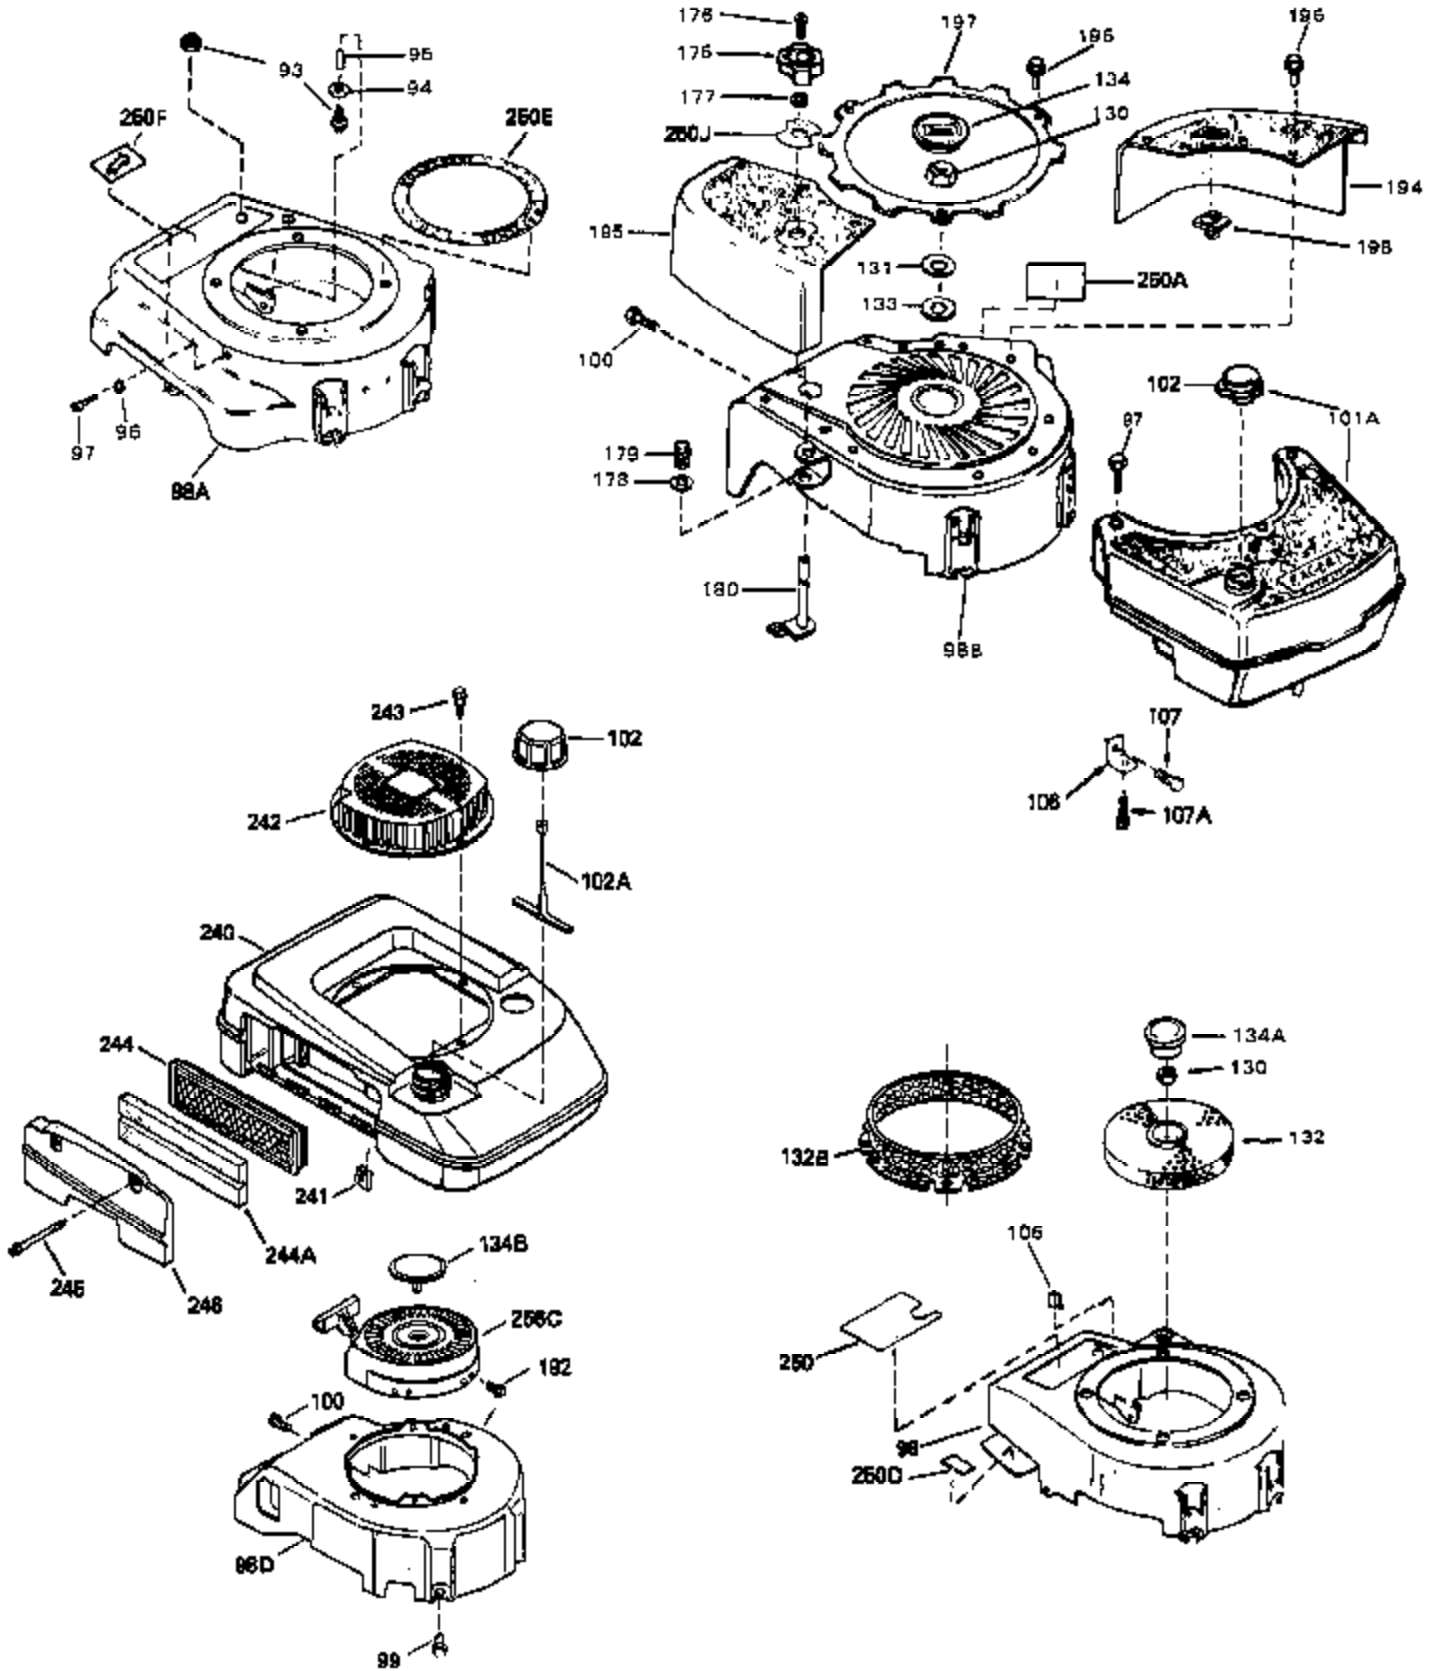

Ref #	Part Number	Qty	Description
93	610650B	0	Switch, Toggle
94	33458	0	Washer, Plain
95	33457	0	Cap, Toggle switch
97	28763	0	Screw, Hex washer hd. thread-forming, 10-24
98B	33558A	0	Housing, Blower
99	650831	0	Screw, Hex washer hd. Powerlok thread,
101A	33973A	0	Tank Assy., Fuel (Charcoal Poly) (1-1/2
102	34118	0	Cap, Fuel filler (Red Plastic) (Spurt
102	410144B	0	Cap, Fuel filler (White Plastic) (Std.)
105	27275	0	Clip, Hi-tension wire
105	34246	0	Clip, Ground wire
130	650607	0	Nut, Flywheel
131	650815	0	Washer, Belleville
133	650791	0	Washer, Belleville
134	34113	0	Plug, Screen
192	650737	0	Screw, Hex washer hd. taptite, 1/4-20 x 1/2
250	33083	0	Decal, Instruction