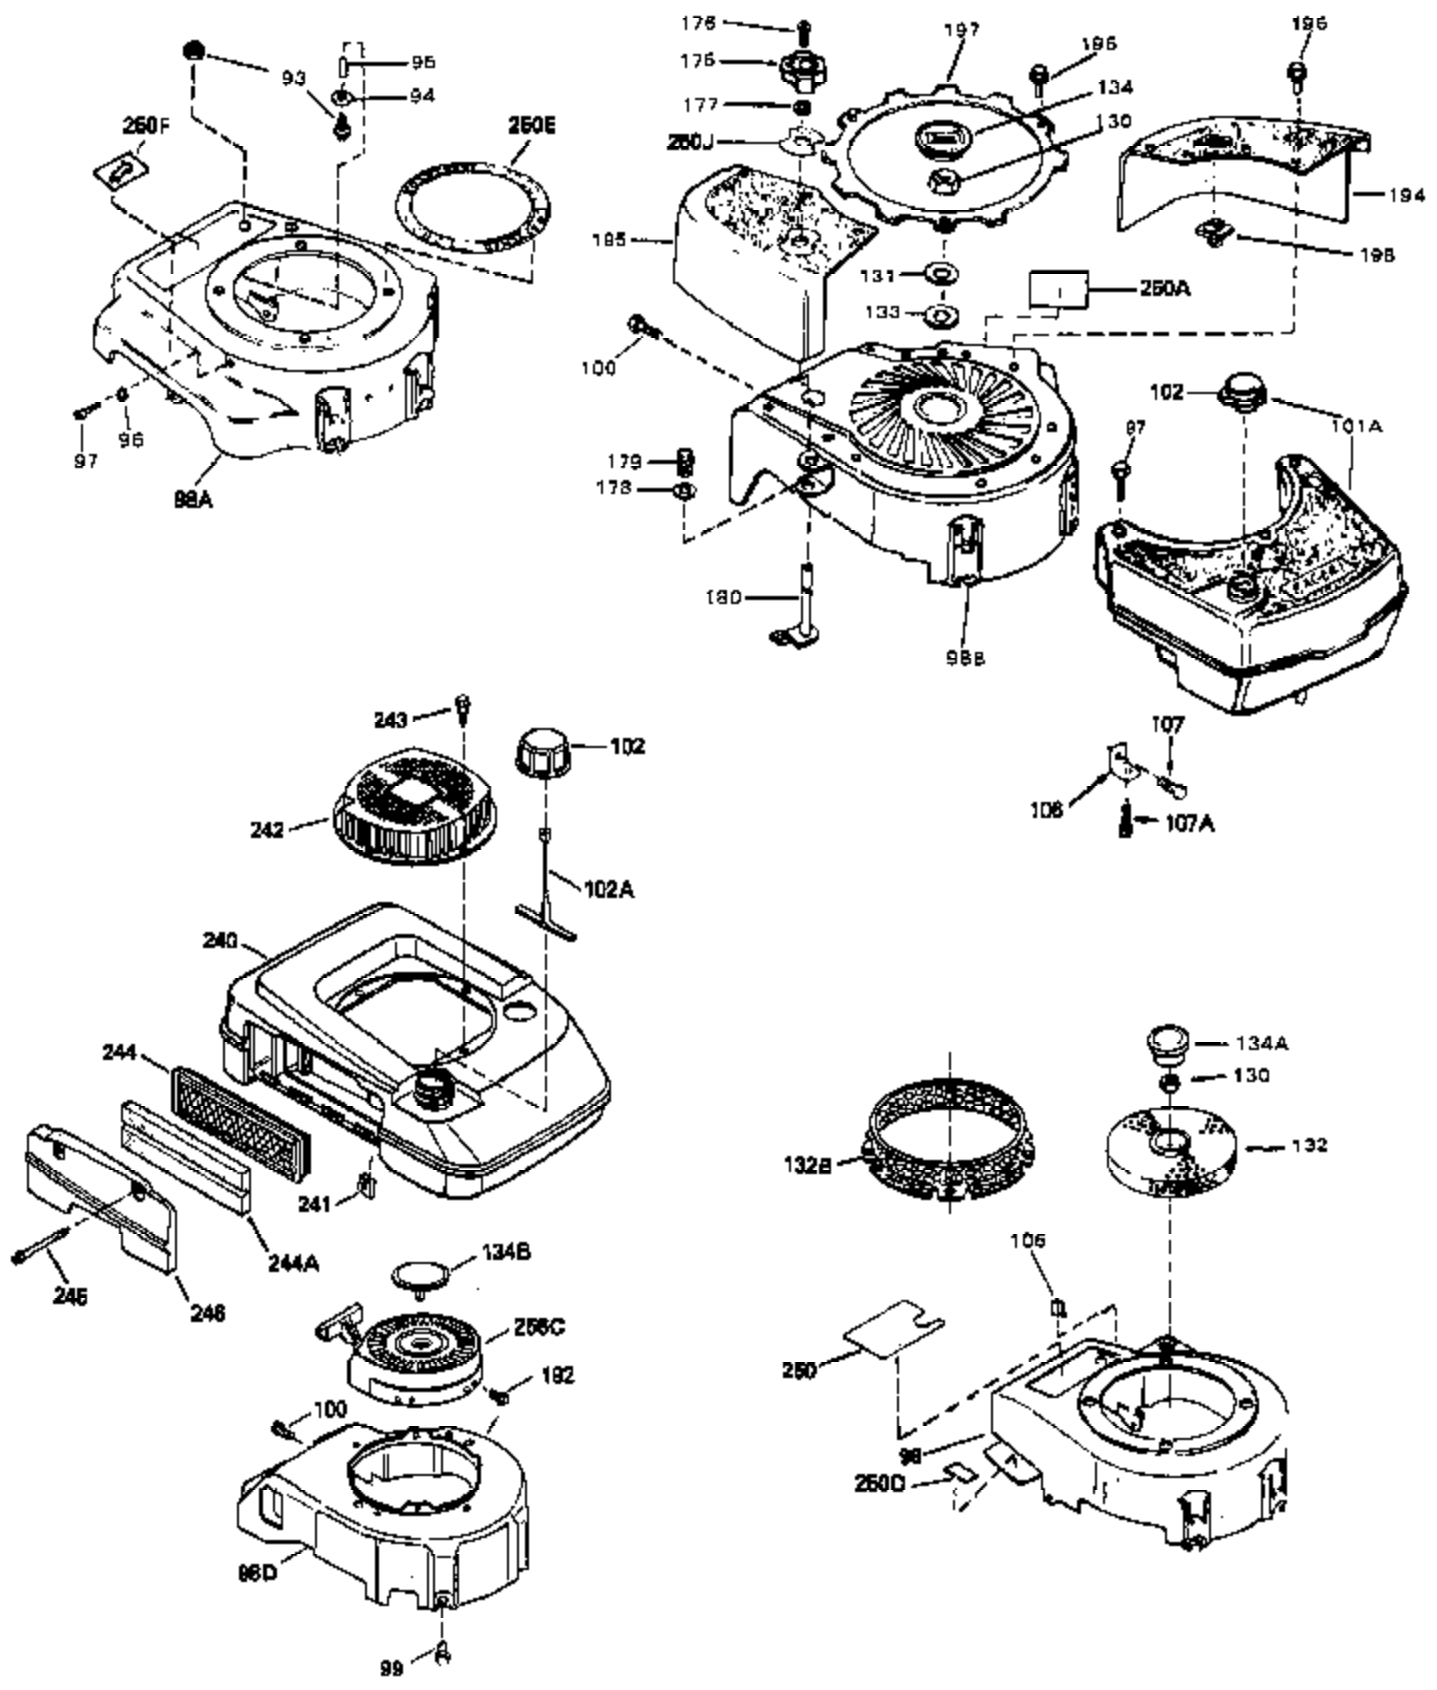

Ref #	Part Number	Qty	Description
97	28763	0	Screw, Hex washer hd. thread-forming, 10-24
98B	34356	0	Housing, Blower
99	650831	0	Screw, Hex washer hd. Powerlok thread,
101A	33082A	0	Tank Assy., Fuel (Charcoal Poly) (1.5 qt.)
102	34118	0	Cap, Fuel filler (Red Plastic) (Spurt
102	410144B	0	Cap, Fuel filler (White Plastic) (Std.)
105	27275	0	Clip, Hi-tension wire
130	650607	0	Nut, Flywheel
131	650815	0	Washer, Belleville
133	650791	0	Washer, Belleville
134	34113	0	Plug, Screen
192	650802	0	Screw, Hex washer hd. taptite, 1/4-20 x 5/8
250	34442A	0	Decal, Instruction
250F	34408	0	Decal, Instruction (Stop)