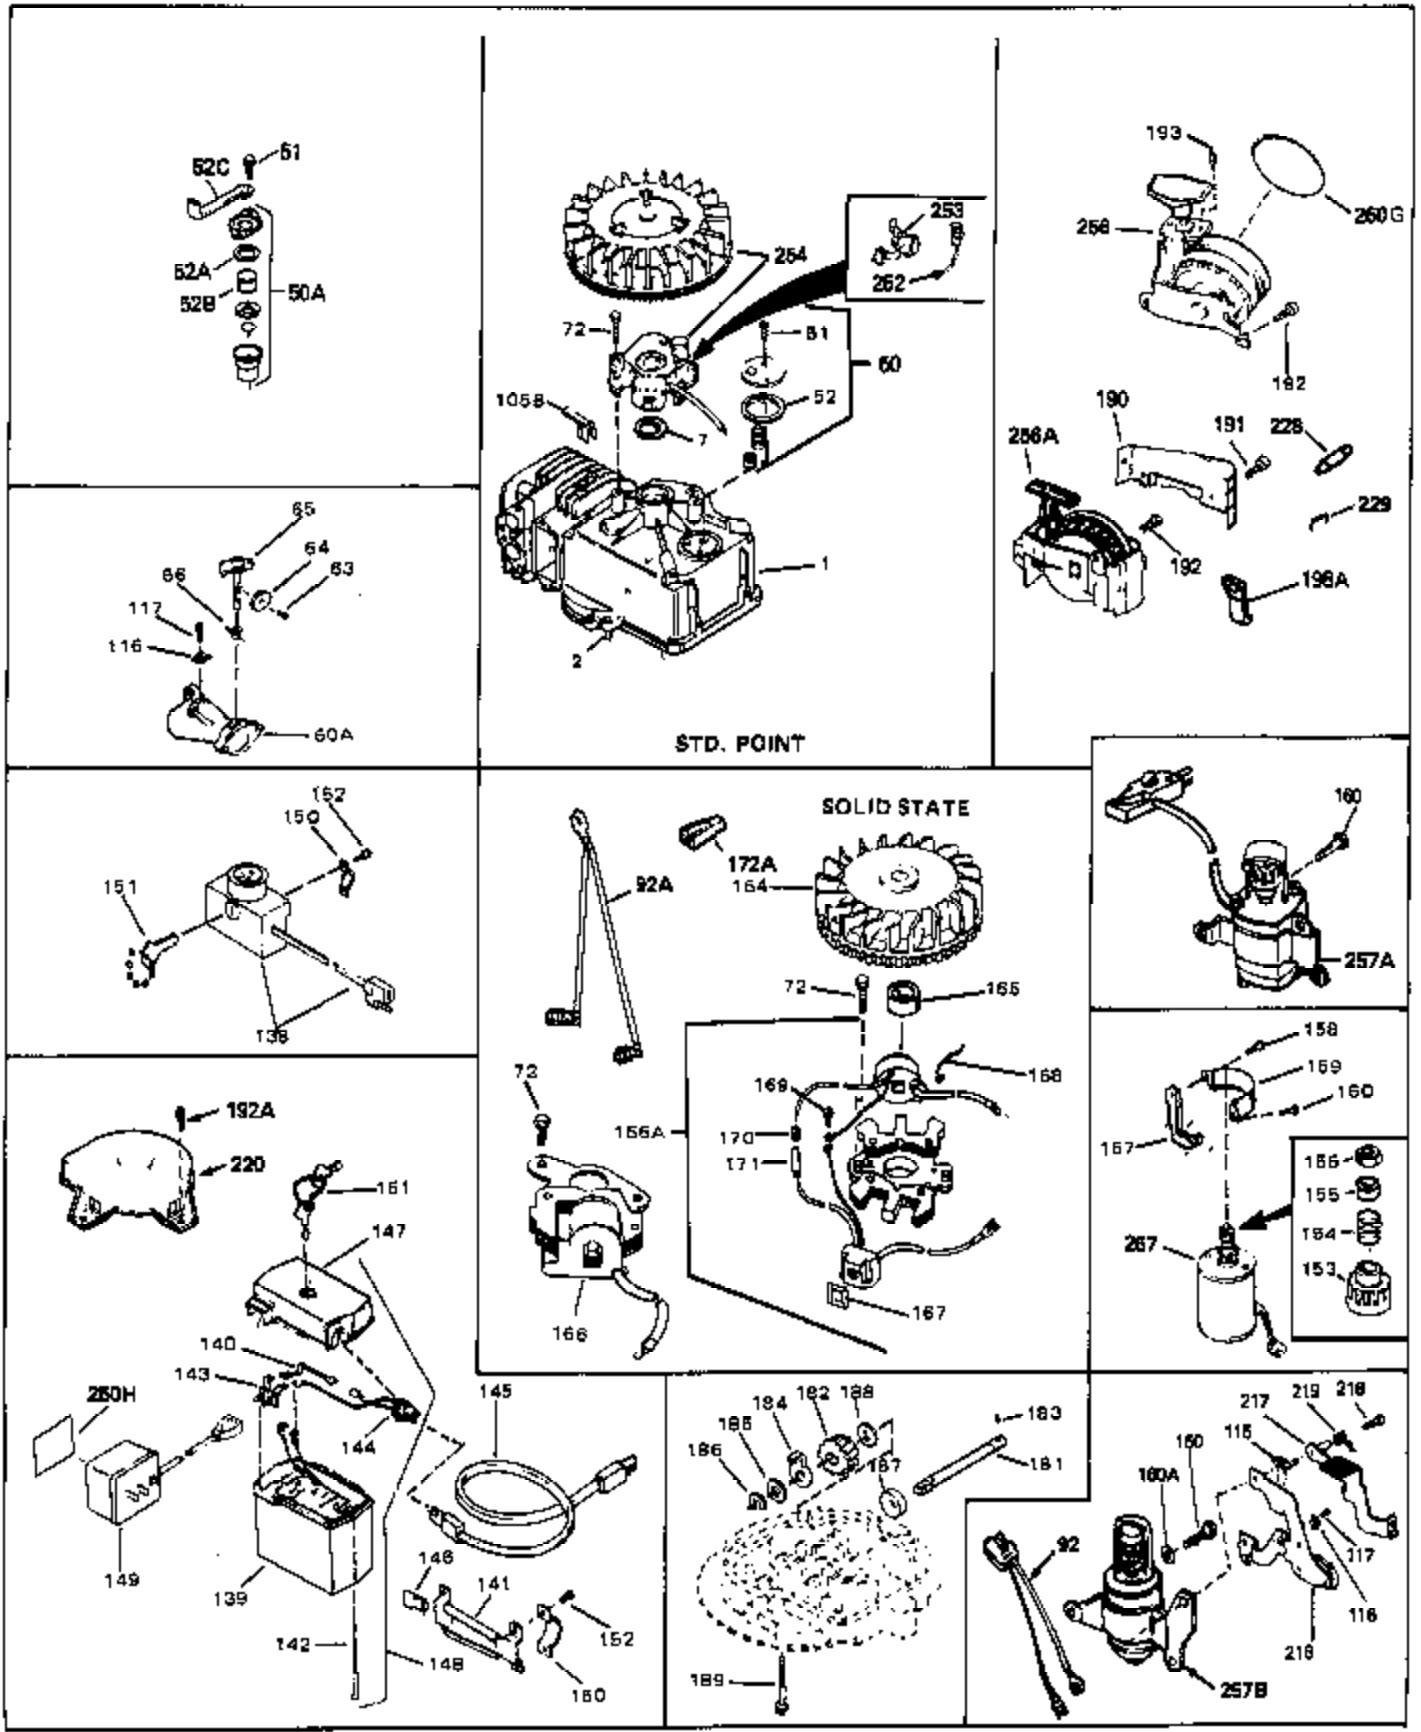

Ref #	Part Number	Qty	Description
1	33405	0	Cylinder Assy. (2-5/8" Bore)
2	26727	0	Pin, Dowel
7	33876	0	Gasket, Stator
50	34215	0	Breather Assy.
51	30200	0	Screw
52	32760	0	Gasket, Breather
63	650506	0	Screw
64	631036	0	Shutter, Throttle
65	631530	0	Shaft Assy., Throttle
66	631066	0	Spring, Return
72	650489	0	Screw
92A	34231	0	Wire, Ground (One female fitting & one
115	610973	0	Terminal Assy.
181	31748	0	Shaft, P.T.O.
182	31746	0	Gear, Worm
184	31745	0	Washer, Tang
185	31787	0	Washer, Flat
186	31749	0	Ring, Retaining
187	31744	0	Seal, Oil
188	31747	0	Washer, Thrust
189	650492	0	Screw
190	34239	0	Guard, Starter
191	34309	0	Stud
192	650802	0	Screw, Hex washer hd. taptite, 1/4-20 x 5/8
192A	0	0	Rivet, Pop (3/16" Dia.)
252	30548B	0	Condenser
253	30547A	0	Contact Assy., Breaker
254	610850A	0	Magneto, Tecumseh (w/double ring gear)
256A	590531	0	Starter, Side mount rewind