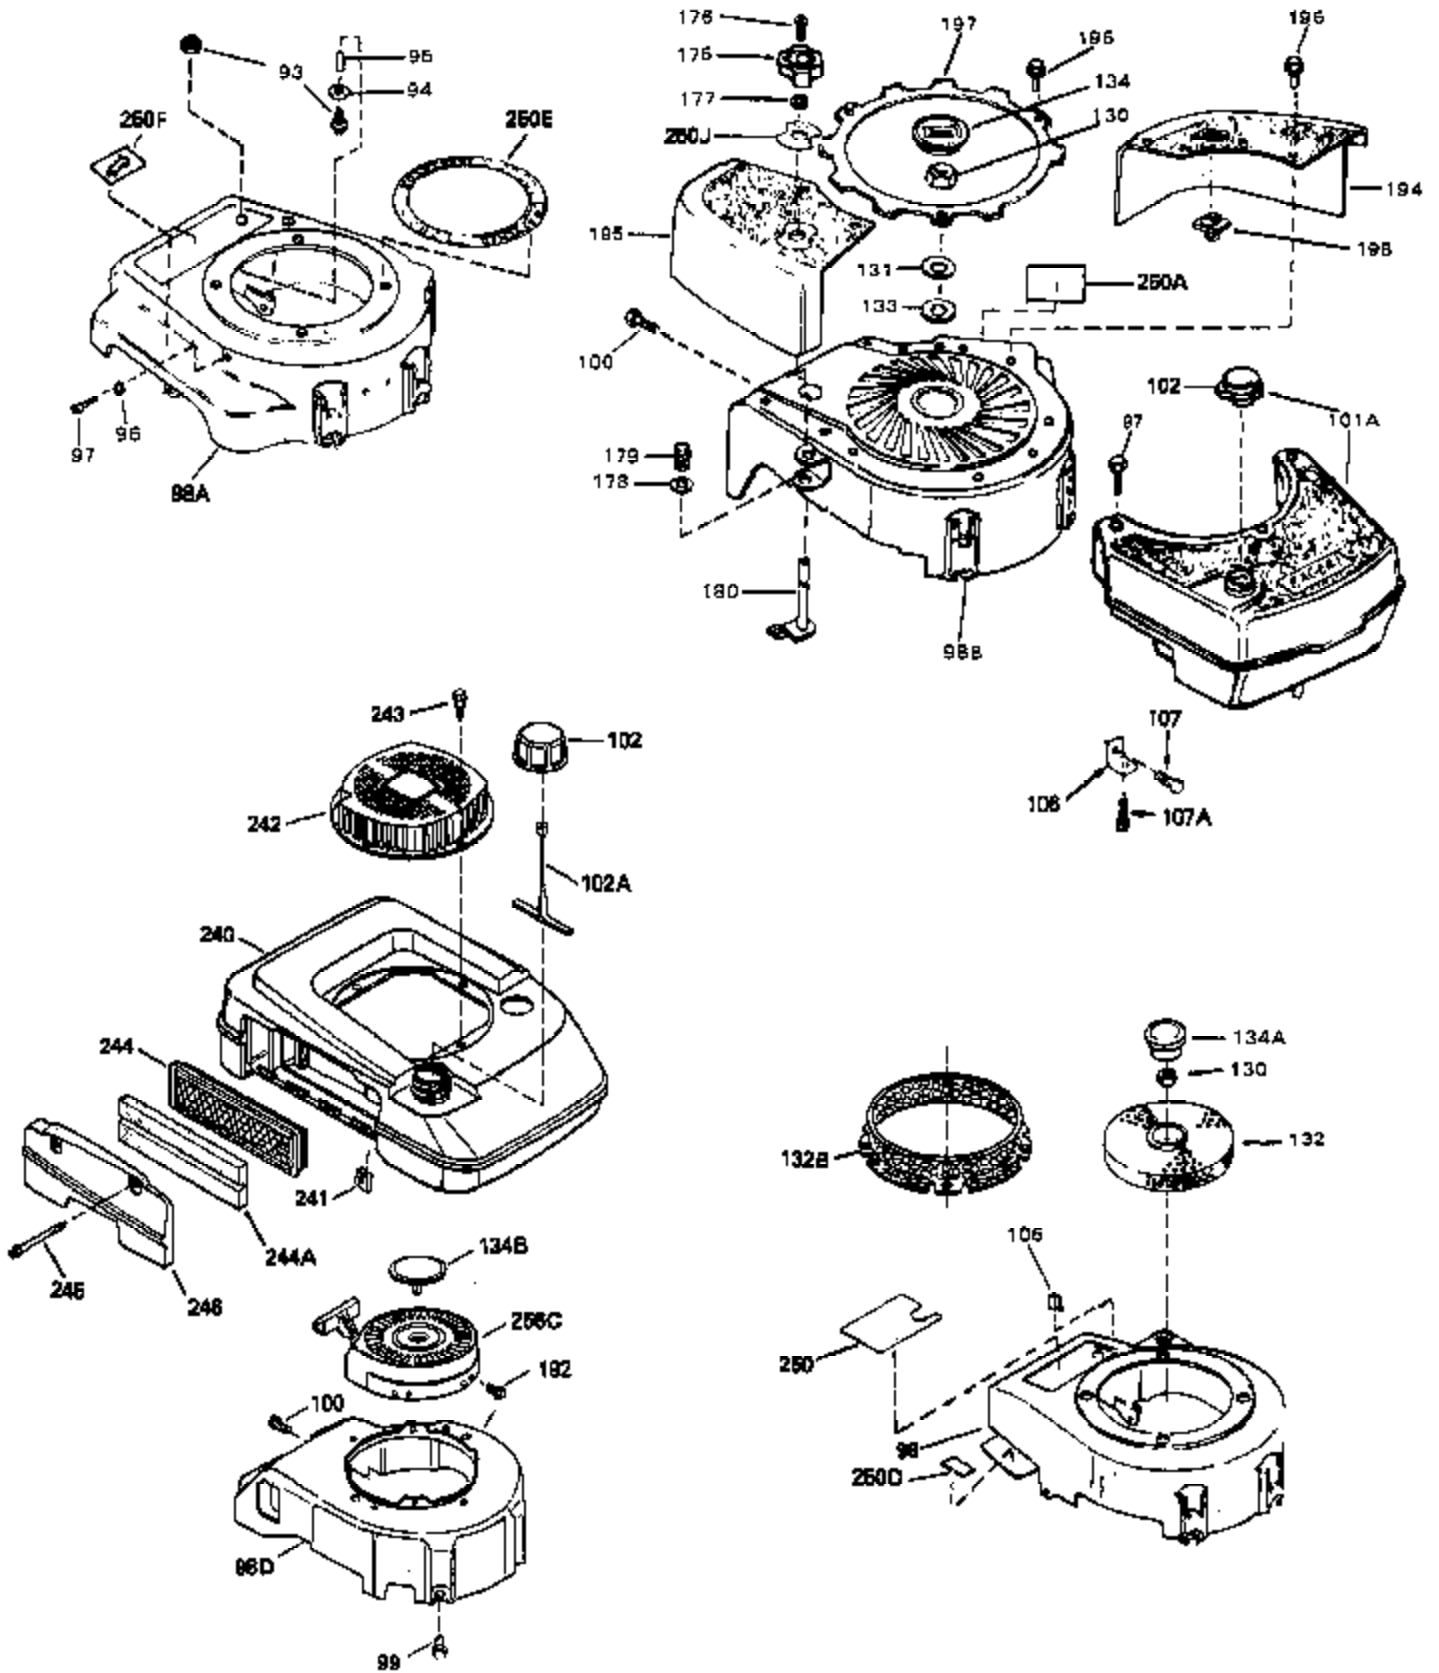

Ref #	Part Number	Qty	Description
97	28763	0	Screw, Hex washer hd. thread-forming, 10-24
98B	34356	0	Housing, Blower
99	650831	0	Screw, Hex washer hd. Powerlok thread,
101A	33082A	0	Tank Assy., Fuel (Charcoal Poly) (1.5 qt.)
102	34118	0	Cap, Fuel filler (Red Plastic) (Spurt
102	410144B	0	Cap, Fuel filler (White Plastic) (Std.)
105	27275	0	Clip, Hi-tension wire
130	650607	0	Nut, Flywheel
131	650815	0	Washer, Belleville
133	650791	0	Washer, Belleville
134	34113	0	Plug, Screen
192	650802	0	Screw, Hex washer hd. taptite, 1/4-20 x 5/8
250	34442A	0	Decal, Instruction