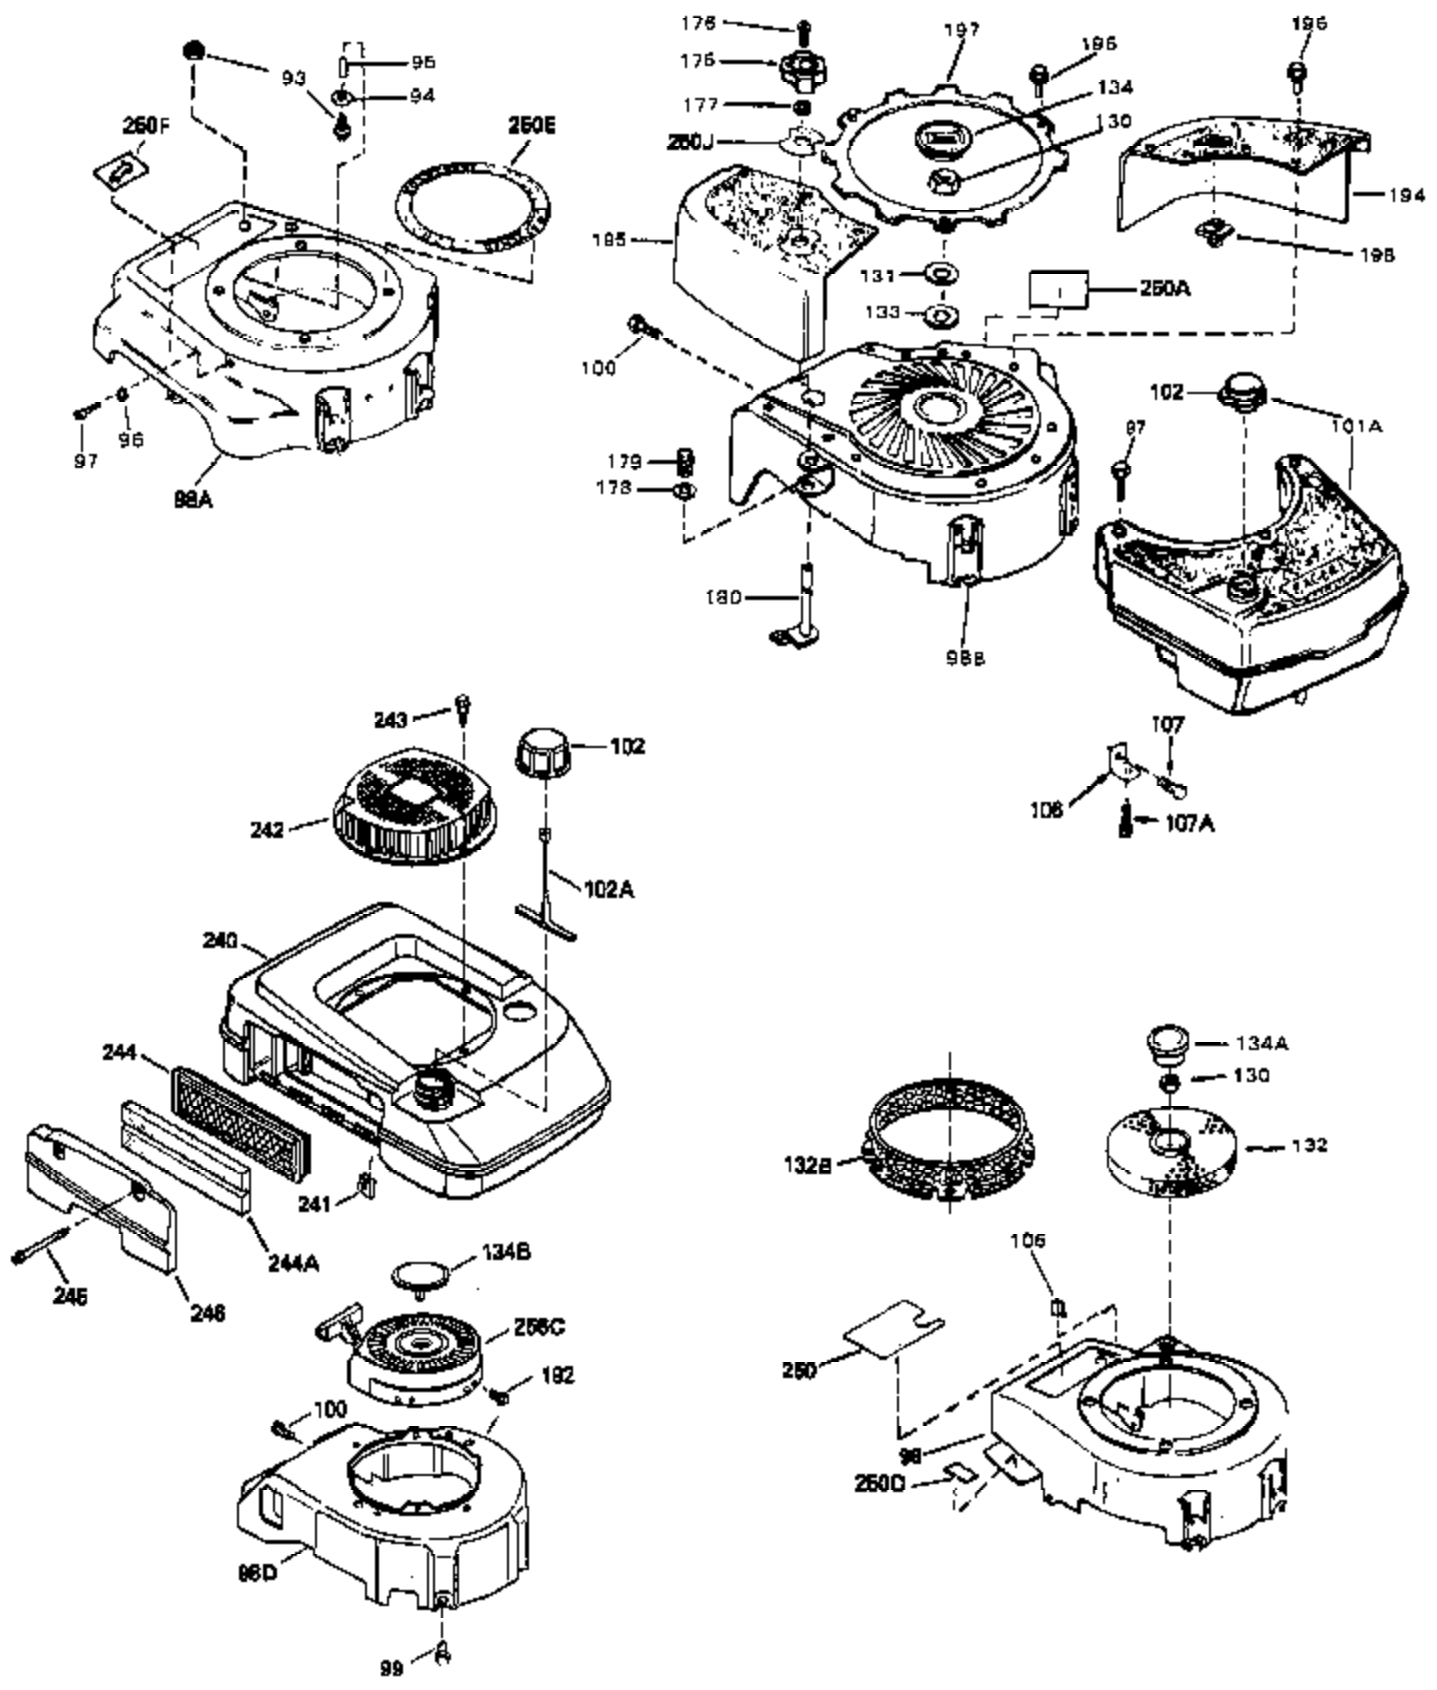

Ref #	Part Number	Qty	Description
1	33405	0	Cylinder Assy. (2-5/8" Bore)
2	26727	0	Pin, Dowel
7	33876	0	Gasket, Stator
50	34215	0	Breather Assy.
51	30200	0	Screw
52	32760	0	Gasket, Breather
63	650506	0	Screw
64	631036	0	Shutter, Throttle
65	631530	0	Shaft Assy., Throttle
66	631066	0	Spring, Return
72	650489	0	Screw
92A	34231	0	Wire, Ground (One female fitting & one
115	610973	0	Terminal Assy.
181	33774	0	Shaft, P.T.O.
182	33401	0	Gear, Worm
184	31745	0	Washer, Tang
185	31787	0	Washer, Flat
186	31749	0	Ring, Retaining
187	31744	0	Seal, Oil
188	31747	0	Washer, Thrust
189	650492	0	Screw
190	34239	0	Guard, Starter
191	34309	0	Stud
192	650802	0	Screw, Hex washer hd. taptite, 1/4-20 x 5/8
192A	0	0	Rivet, Pop (3/16" Dia.)
252	30548B	0	Condenser
253	30547A	0	Contact Assy., Breaker
254	610850A	0	Magneto, Tecumseh (w/double ring gear)
256A	590531	0	Starter, Side mount rewind