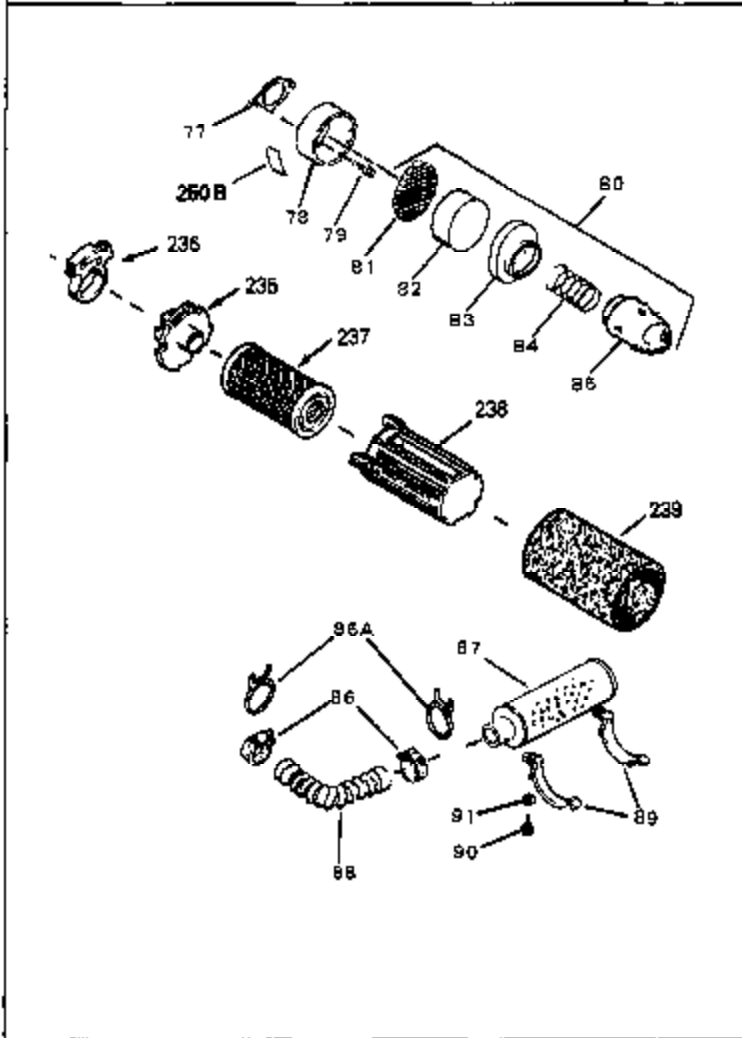

Ref #	Part Number	Qty	Description
53A	33133	0	Link, Throttle
108A	33971	0	Knob, Control
109	33970A	0	Control Assy., Speed
110	33802	0	Spring Compression
111	650777	0	Screw, Slotted fil. hd. mach., 6-32 x 7/16
112	650549	0	Screw
113	31342	0	Spring, Compression
114	30200	0	Screw
115	610973	0	Terminal Assy.
120B	33566	0	Muffler
122	33753	0	Plate, Lock
239	35435	0	Filter, Pre-Air (Poly)
252	30548B	0	Condenser
253	30547A	0	Contact Assy., Breaker