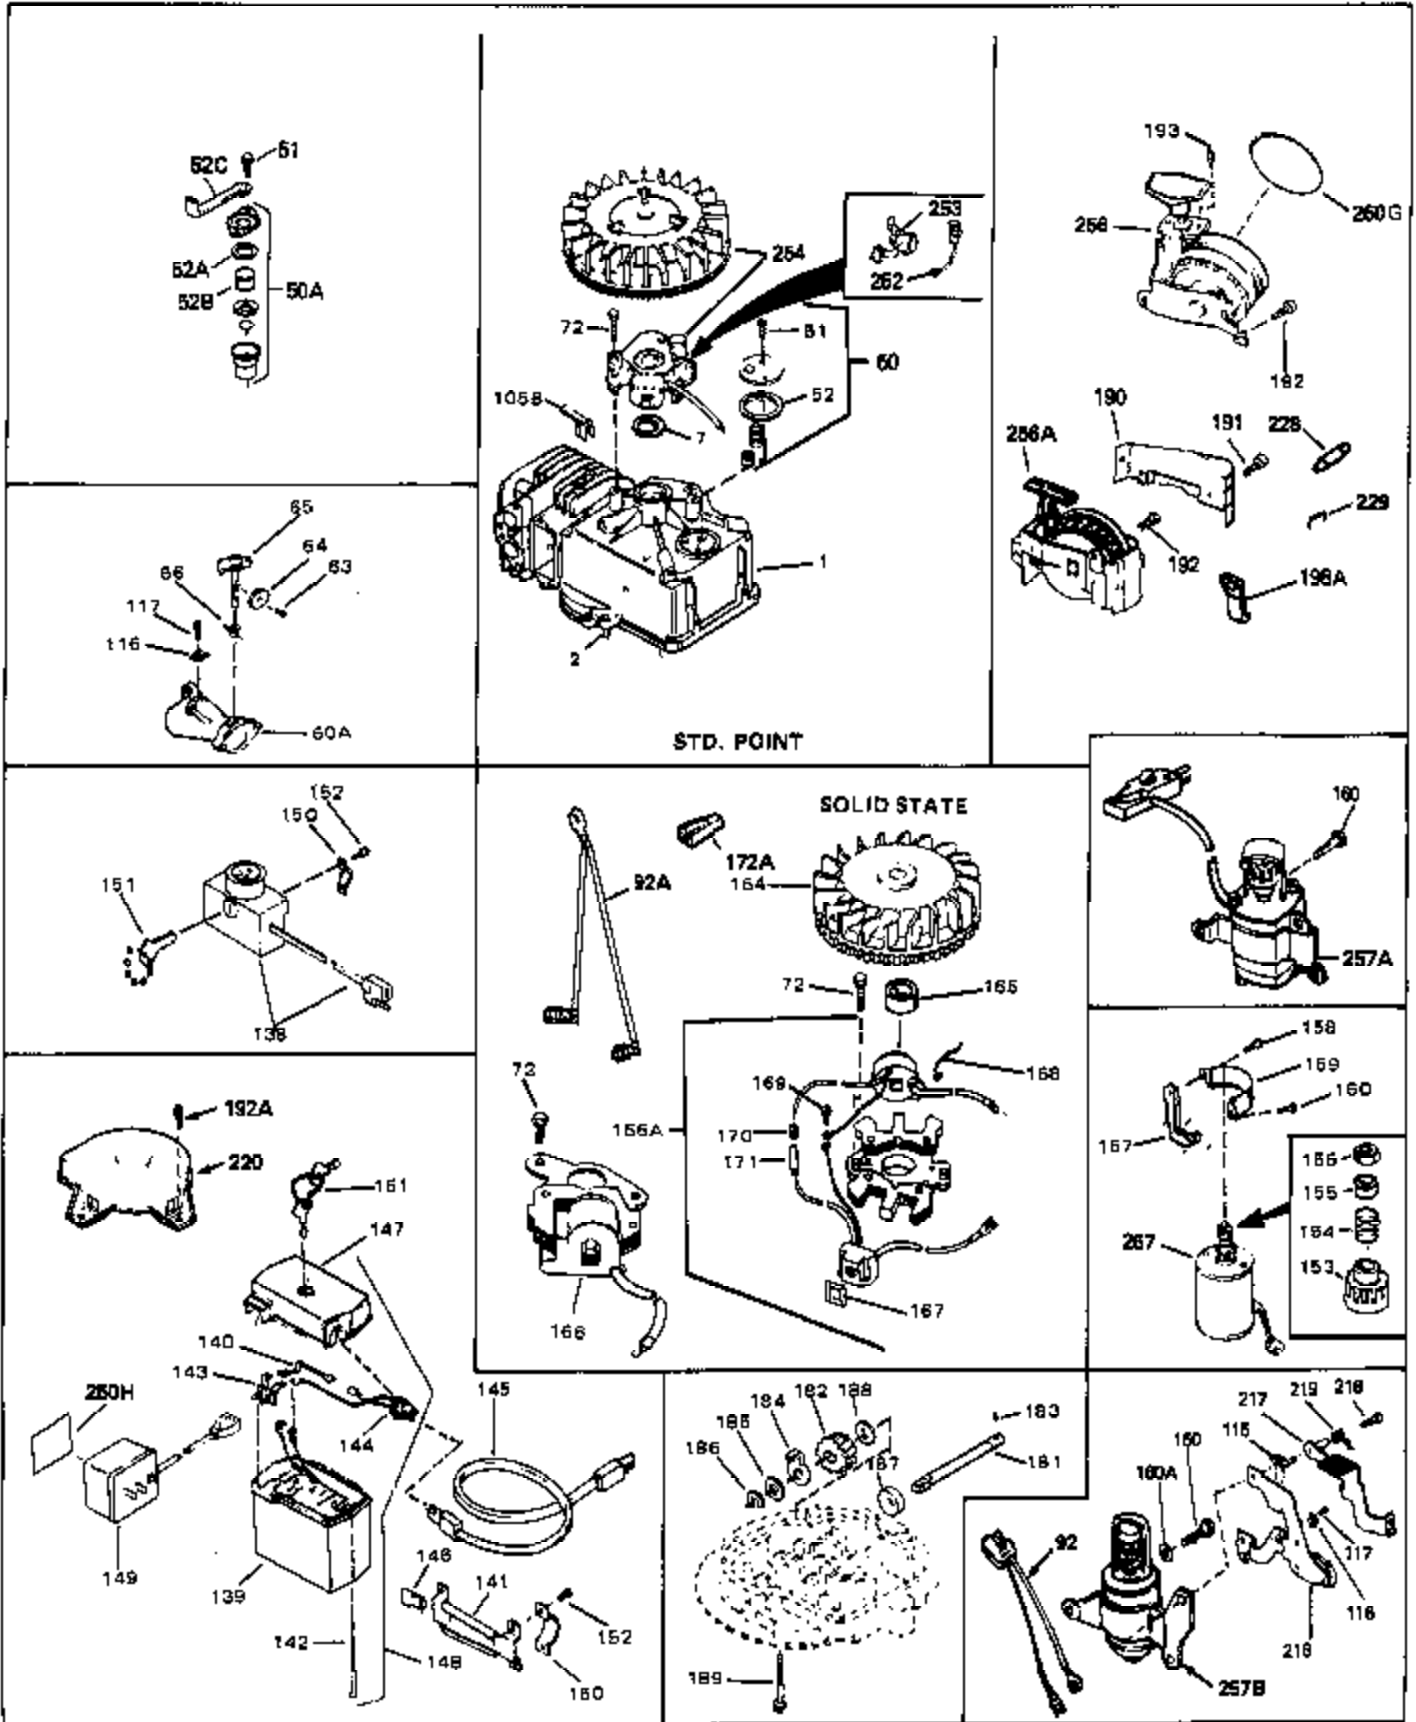

Ref #	Part Number	Qty	Description
1	33405	0	Cylinder Assy. (2-5/8" Bore)
2	26727	0	Pin, Dowel
7	33876	0	Gasket, Stator
50	34215	0	Breather Assy.
51	30200	0	Screw
52	32760	0	Gasket, Breather
63	650506	0	Screw
64	631036	0	Shutter, Throttle
65	631530	0	Shaft Assy., Throttle
66	631066	0	Spring, Return
72	650489	0	Screw
92A	34231	0	Wire, Ground (One female fitting & one
115	610973	0	Terminal Assy.
181	33774	0	Shaft, P.T.O.
182	33401	0	Gear, Worm
184	31745	0	Washer, Tang
185	31787	0	Washer, Flat
186	31749	0	Ring, Retaining
187	31744	0	Seal, Oil
188	31747	0	Washer, Thrust
189	650492	0	Screw
192	650737	0	Screw, Hex washer hd. taptite, 1/4-20 x 1/2
192A	0	0	Rivet, Pop (3/16" Dia.)
252	30548B	0	Condenser
253	30547A	0	Contact Assy., Breaker
254	610850A	0	Magneto, Tecumseh (w/double ring gear)
256	590450A	0	Starter, Side mount rewind