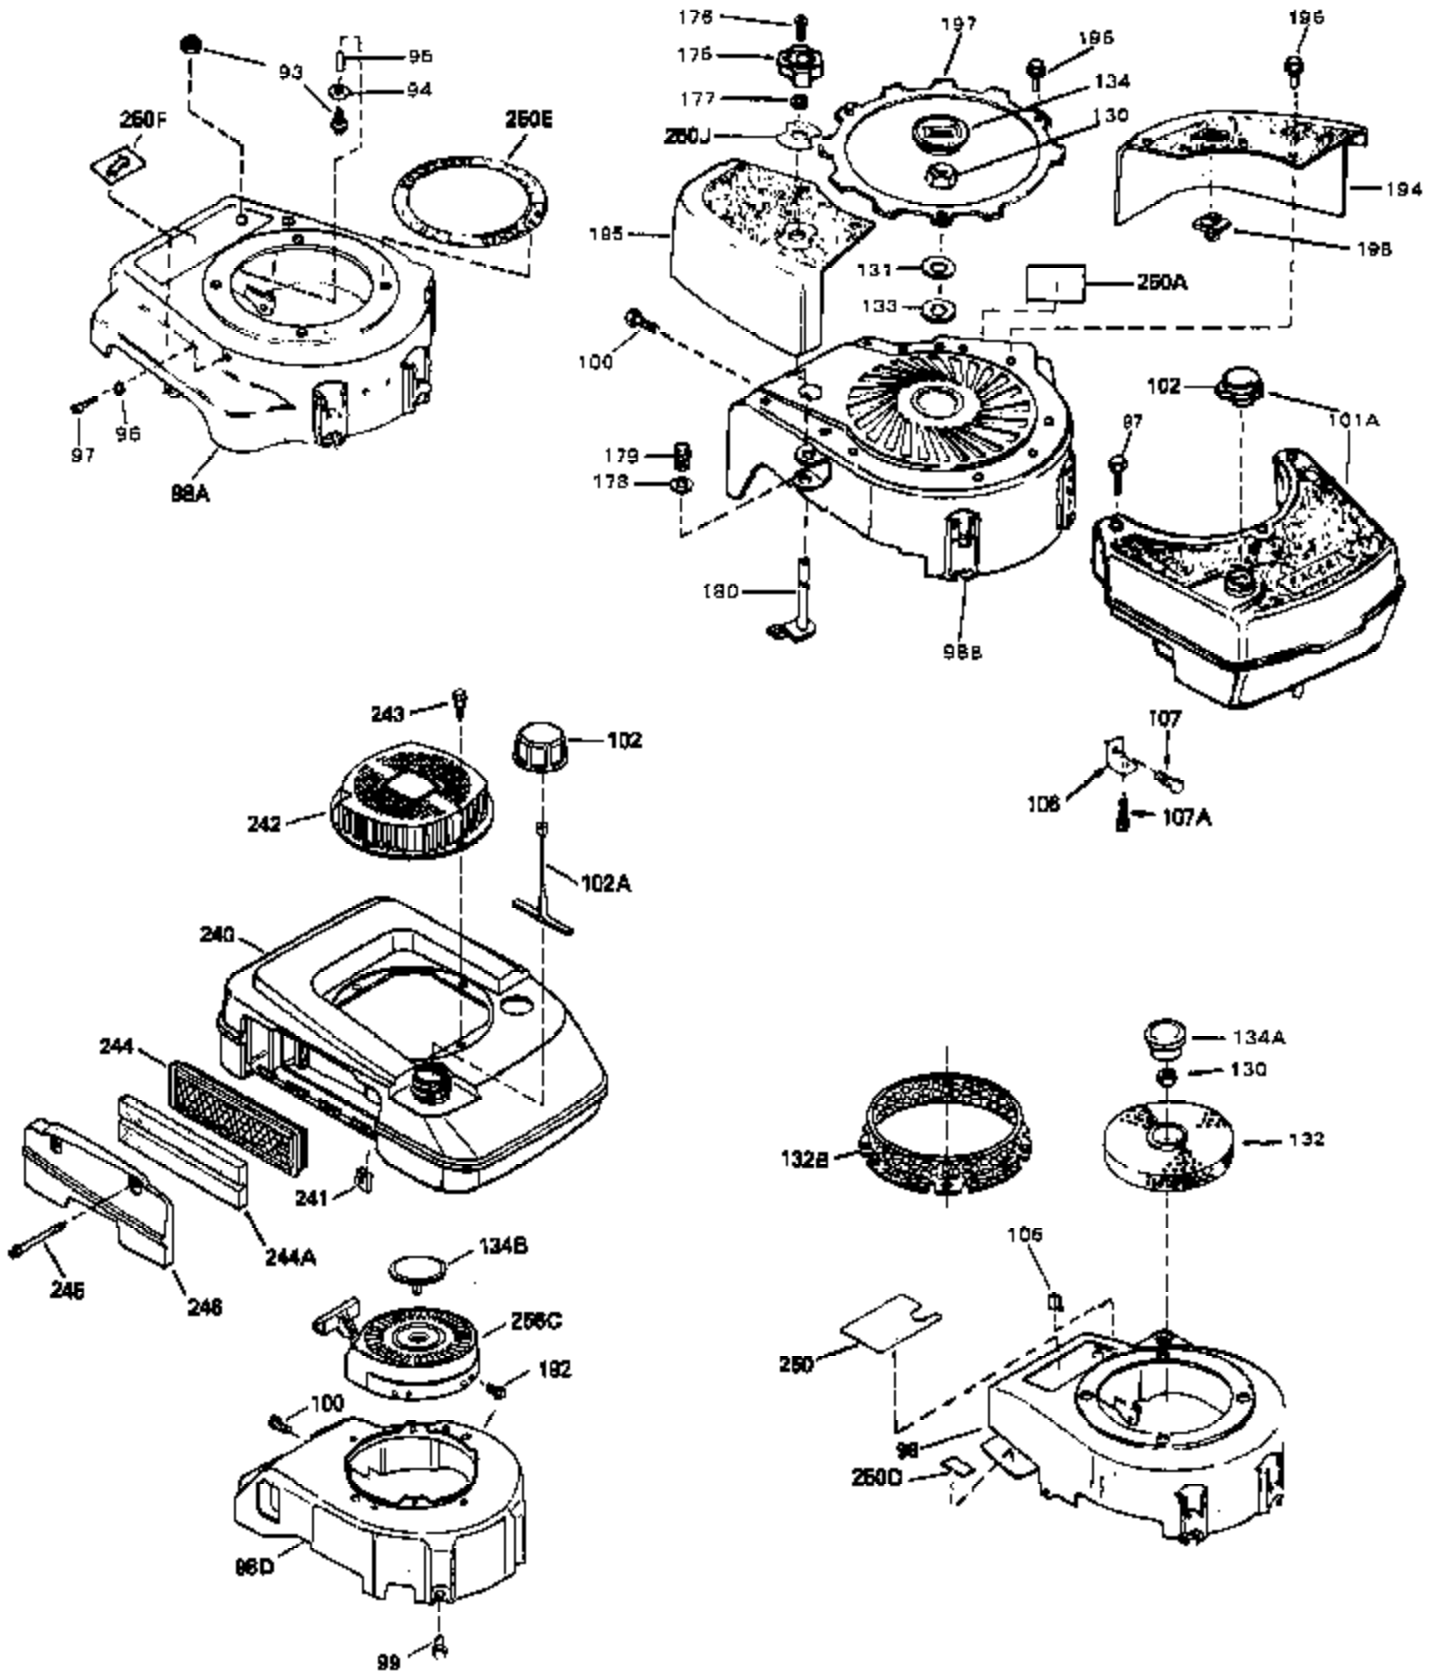

Ref #	Part Number	Qty	Description
1	33405	0	Cylinder Assy. (2-5/8" Bore)
2	26727	0	Pin, Dowel
7	33876	0	Gasket, Stator
50	34215	0	Breather Assy.
51	30200	0	Screw
52	32760	0	Gasket, Breather
63	650506	0	Screw
64	631036	0	Shutter, Throttle
65	631530	0	Shaft Assy., Throttle
66	631066	0	Spring, Return
72	650489	0	Screw
92A	34231	0	Wire, Ground (One female fitting & one
115	610973	0	Terminal Assy.
181	33774	0	Shaft, P.T.O.
182	33401	0	Gear, Worm
184	31745	0	Washer, Tang
185	31787	0	Washer, Flat
186	31749	0	Ring, Retaining
187	31744	0	Seal, Oil
188	31747	0	Washer, Thrust
189	650492	0	Screw
192	650737	0	Screw, Hex washer hd. taptite, 1/4-20 x 1/2
192A	0	0	Rivet, Pop (3/16" Dia.)
252	30548B	0	Condenser
253	30547A	0	Contact Assy., Breaker
254	610850A	0	Magneto, Tecumseh (w/double ring gear)
256	590450A	0	Starter, Side mount rewind