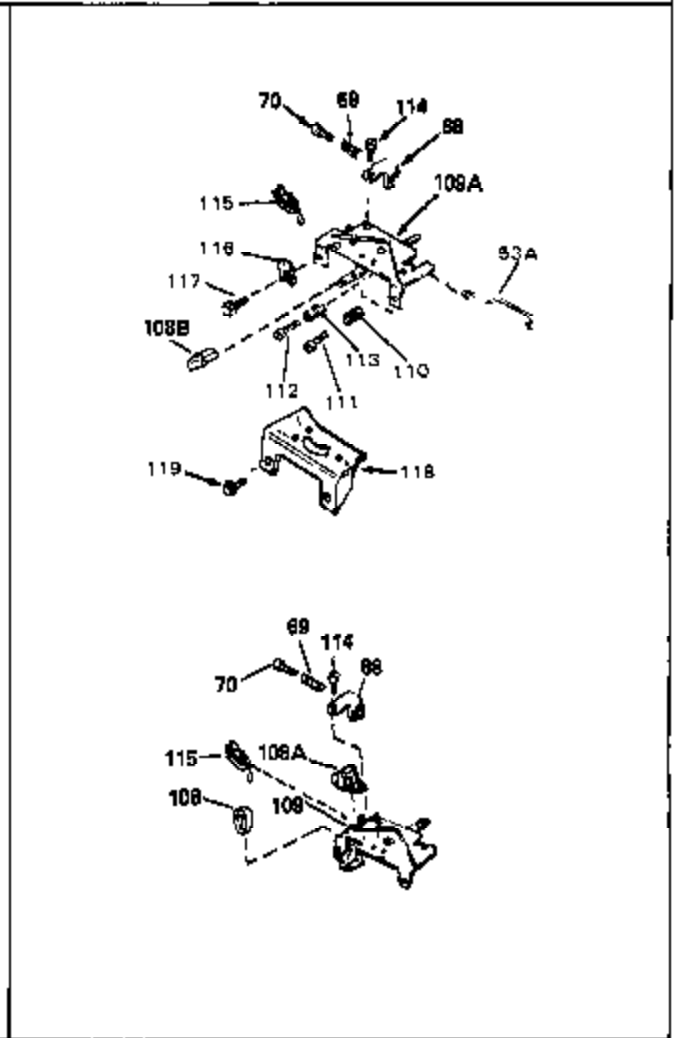

Ref #	Part Number	Qty	Description
53A	33133	0	Link, Throttle
108A	33971	0	Knob, Control
109	33970A	0	Control Assy., Speed
110	33802	0	Spring Compression
111	650777	0	Screw, Slotted fil. hd. mach., 6-32 x 7/16
112	650549	0	Screw
113	31342	0	Spring, Compression
114	30200	0	Screw
115	610973	0	Terminal Assy.
120B	33566	0	Muffler
122	33753	0	Plate, Lock
239	35435	0	Filter, Pre-Air (Poly)
252	30548B	0	Condenser
253	30547A	0	Contact Assy., Breaker