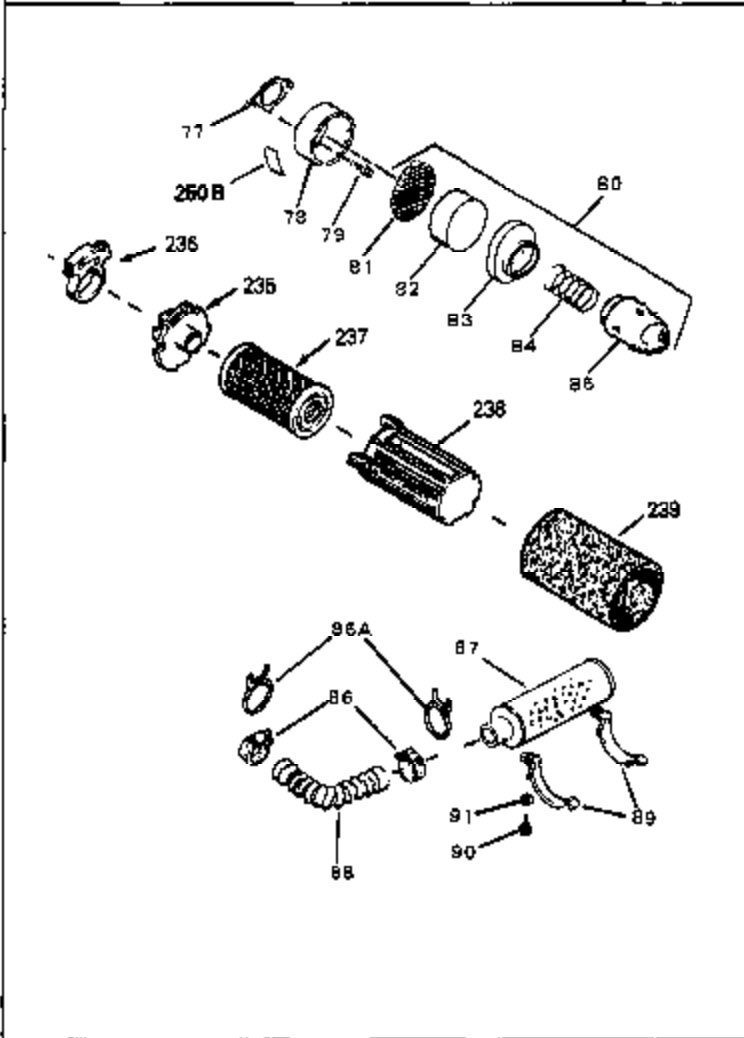

Ref #	Part Number	Qty	Description
108A	33971	0	Knob, Control
109	33970A	0	Control Assy., Speed
110	33802	0	Spring Compression
111	650777	0	Screw, Slotted fil. hd. mach., 6-32 x 7/16
112	650549	0	Screw
113	31342	0	Spring, Compression
114	30200	0	Screw
115	610973	0	Terminal Assy.
120B	33566	0	Muffler
122	33753	0	Plate, Lock
239	35435	0	Filter, Pre-Air (Poly)
252	30548B	0	Condenser
253	30547A	0	Contact Assy., Breaker