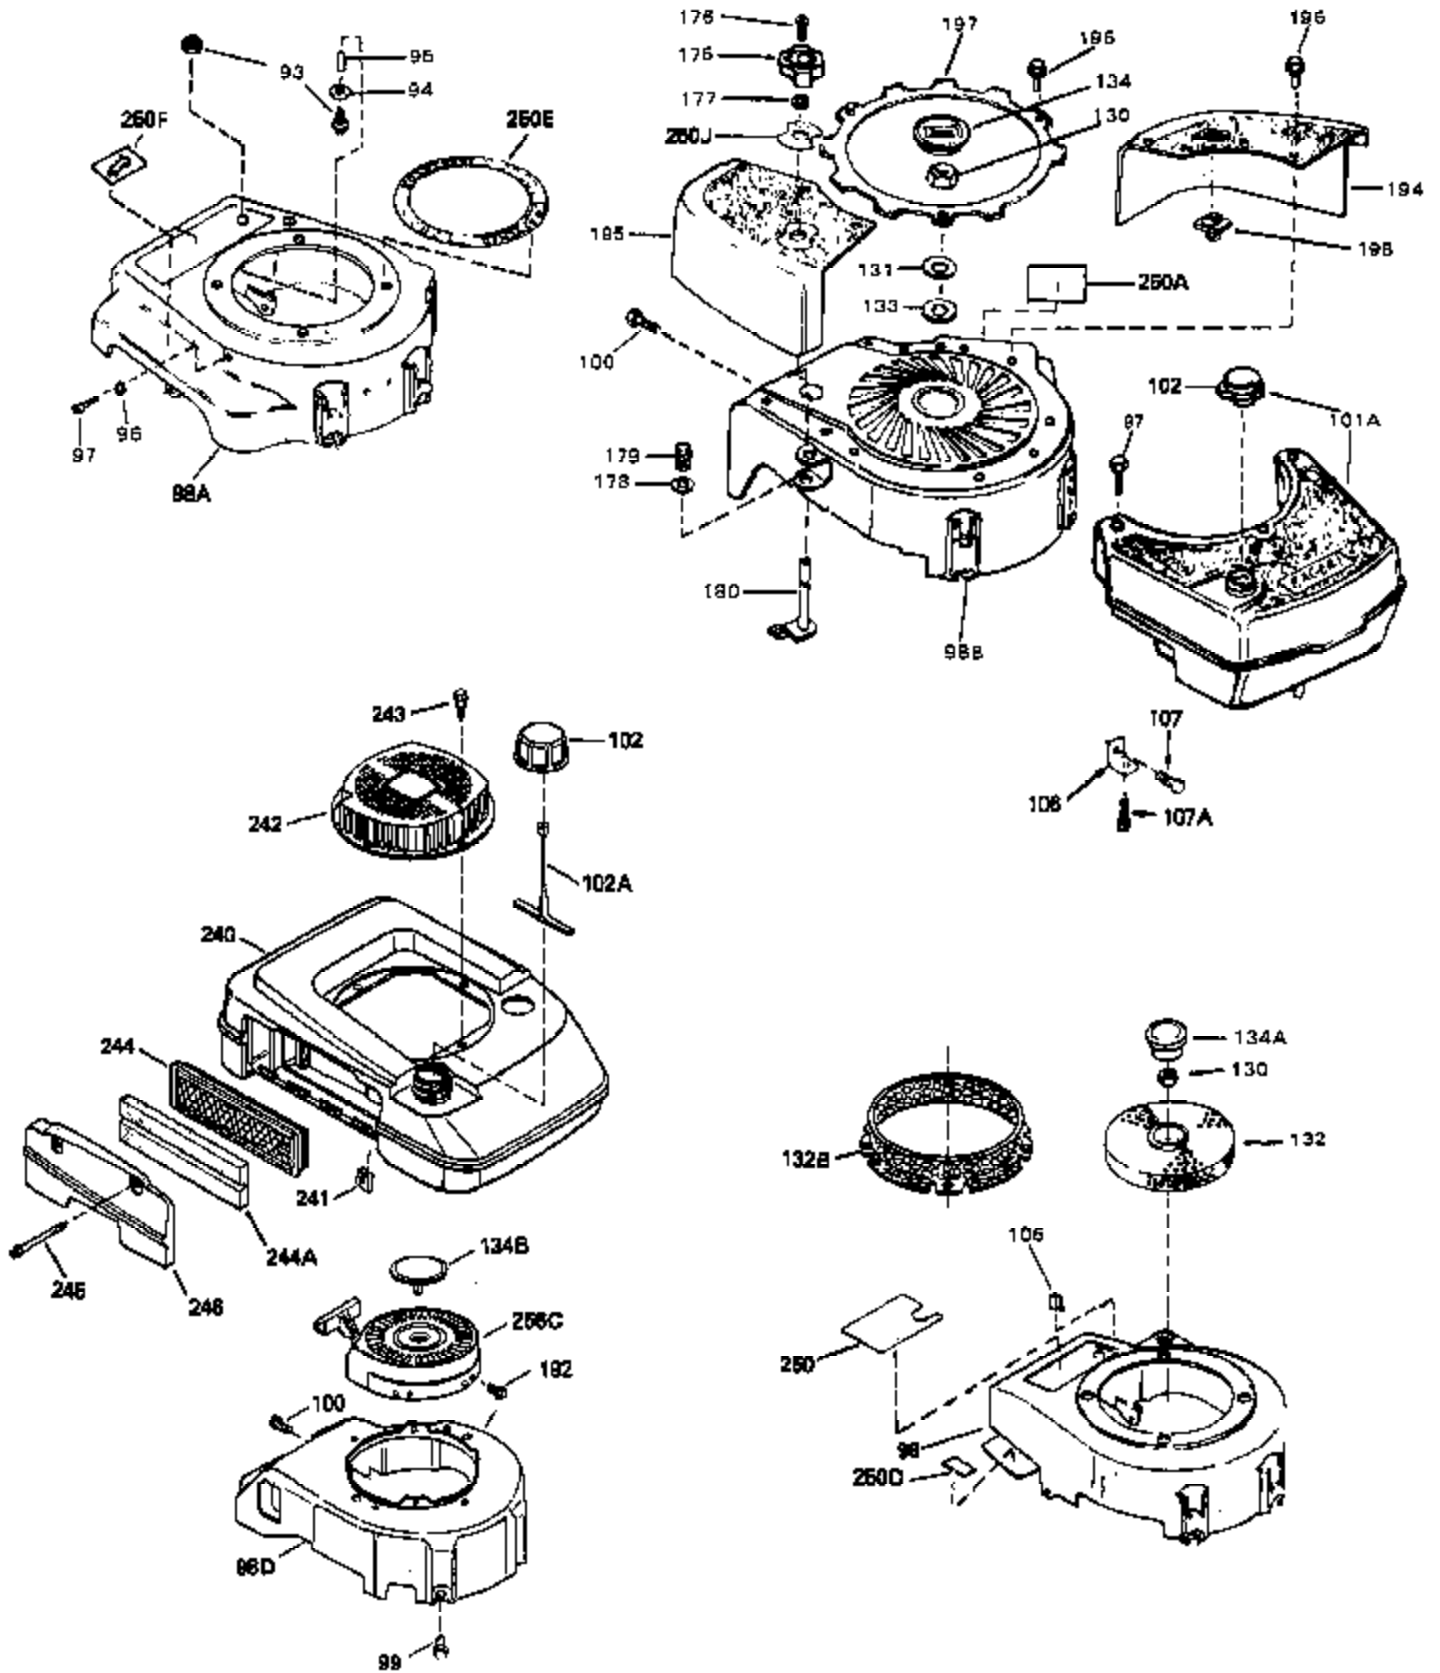

Engine Parts List #1

Ref #	Part Number	Qty	Description
54	34337	0	Link, Governor spring
55	32755	0	Cover, Valve spring box
56	27234	0	Gasket, Breather cover
57	650128	0	Screw
59	34690	0	Gasket, Intake
60	31384A	0	Pipe, Intake
61	6201	0	Screw
62	650451	0	Screw
67	26756	0	Gasket, Carburetor
71	29752	0	Nut
75	32972	0	Cleaner, Air
76	33168	0	Clamp, Corbin
99	650831	0	Screw, Hex washer hd. Powerlok thread,
102	34118	0	Cap, Fuel filler (Red Plastic) (Spurt
102	410144B	0	Cap, Fuel filler (White Plastic) (Std.)
103	29774	0	Line, Fuel (Braided 8.25")
103	30705	0	Line, Fuel (Braided 16")
103	34357	0	Line, Fuel (Epichlorohydrin 6-3/4")
104	26460	0	Clamp, Fuel line
105A	30593	0	Clip, Magneto wire
115	610973	0	Terminal Assy.
121	792005	0	Screw, Hex hd., 1/4-20 x 2-1/2
125	34282	0	"O" Ring (.612 I.D. x .812 O.D. x .103
126	34207A	0	Tube, Oil filler
127	33590	0	"O" Ring
128	34267	0	Dipstick, Oil (Twist Lock)
129	610118	0	Cover, Spark plug
130	650607	0	Nut, Flywheel
131	650815	0	Washer, Belleville
133	650791	0	Washer, Belleville
161	34353	0	Primer Assy.
162	32180C	0	Line, Primer
192A	0	0	Rivet, Pop (3/16" Dia.)
201	730207	0	Magneto-to-Solid State Conversion Kit
251	631021	0	Inlet Needle, Seat & Clip Assy.
255	632086	0	Carburetor
258	33238C	0	Gasket Set

Ref #	Part Number	Qty	Description
1	33405	0	Cylinder Assy. (2-5/8" Bore)
2	26727	0	Pin, Dowel
7	33876	0	Gasket, Stator
50	34215	0	Breather Assy.
51	30200	0	Screw
52	32760	0	Gasket, Breather
63	650506	0	Screw
64	631036	0	Shutter, Throttle
65	631530	0	Shaft Assy., Throttle
66	631066	0	Spring, Return
72	650489	0	Screw
92A	34231	0	Wire, Ground (One female fitting & one
115	610973	0	Terminal Assy.
190	34239	0	Guard, Starter
191	34309	0	Stud
192A	0	0	Rivet, Pop (3/16" Dia.)
192	650802	0	Screw, Hex washer hd. taptite, 1/4-20 x 5/8
252	30548B	0	Condenser
253	30547A	0	Contact Assy., Breaker
254	610850A	0	Magneto, Tecumseh (w/double ring gear)
256A	590531	0	Starter, Side mount rewind