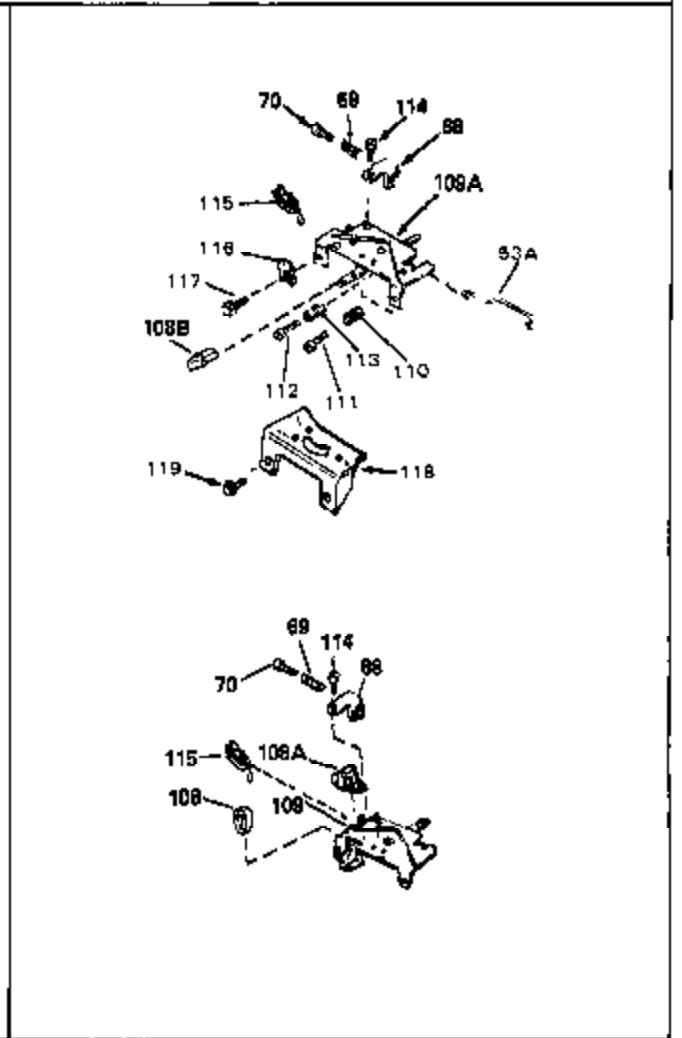

Ref #	Part Number	Qty	Description
115	610973	0	Terminal Assy.
120B	33556	0	Muffler
122	33753	0	Plate, Lock
239	35435	0	Filter, Pre-Air (Poly)
252	30548B	0	Condenser
253	30547A	0	Contact Assy., Breaker