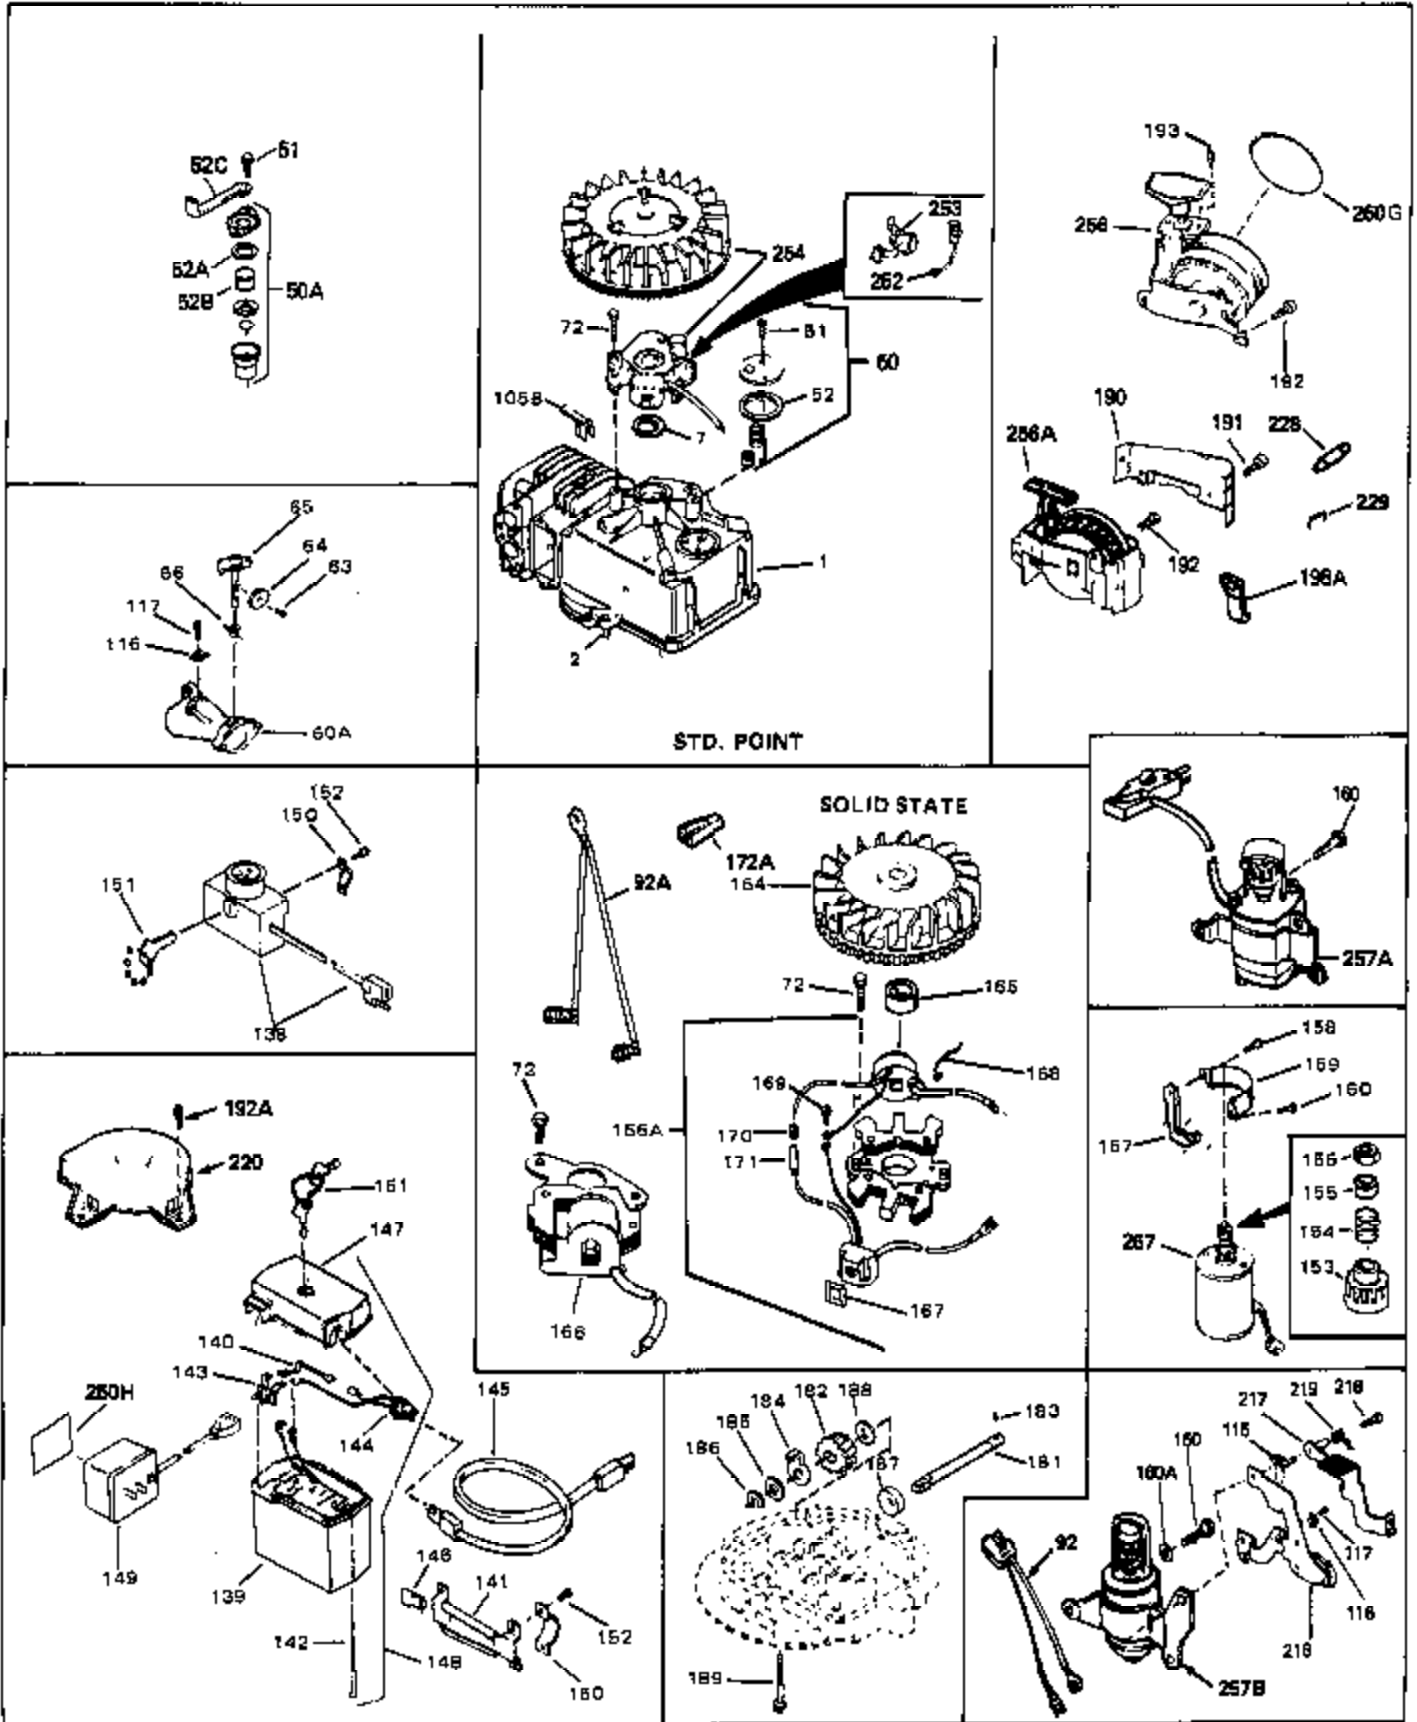

Ref #	Part Number	Qty	Description
1	33405	0	Cylinder Assy. (2-5/8" Bore)
2	26727	0	Pin, Dowel
50	34215	0	Breather Assy.
51	30200	0	Screw
52	32760	0	Gasket, Breather
63	650506	0	Screw
64	631036	0	Shutter, Throttle
65	631530	0	Shaft Assy., Throttle
66	631066	0	Spring, Return
72	650489	0	Screw
115	610973	0	Terminal Assy.
181	31748	0	Shaft, P.T.O.
182	31746	0	Gear, Worm
184	31745	0	Washer, Tang
185	31787	0	Washer, Flat
186	31749	0	Ring, Retaining
187	31744	0	Seal, Oil
188	31747	0	Washer, Thrust
189	650492	0	Screw
192A	0	0	Rivet, Pop (3/16" Dia.)
192	650737	0	Screw, Hex washer hd. taptite, 1/4-20 x 1/2
252	30548B	0	Condenser
253	30547A	0	Contact Assy., Breaker
254	610850	0	Magneto, Tecumseh (w/ring gear)
256	590429A	0	Starter, Side mount rewind