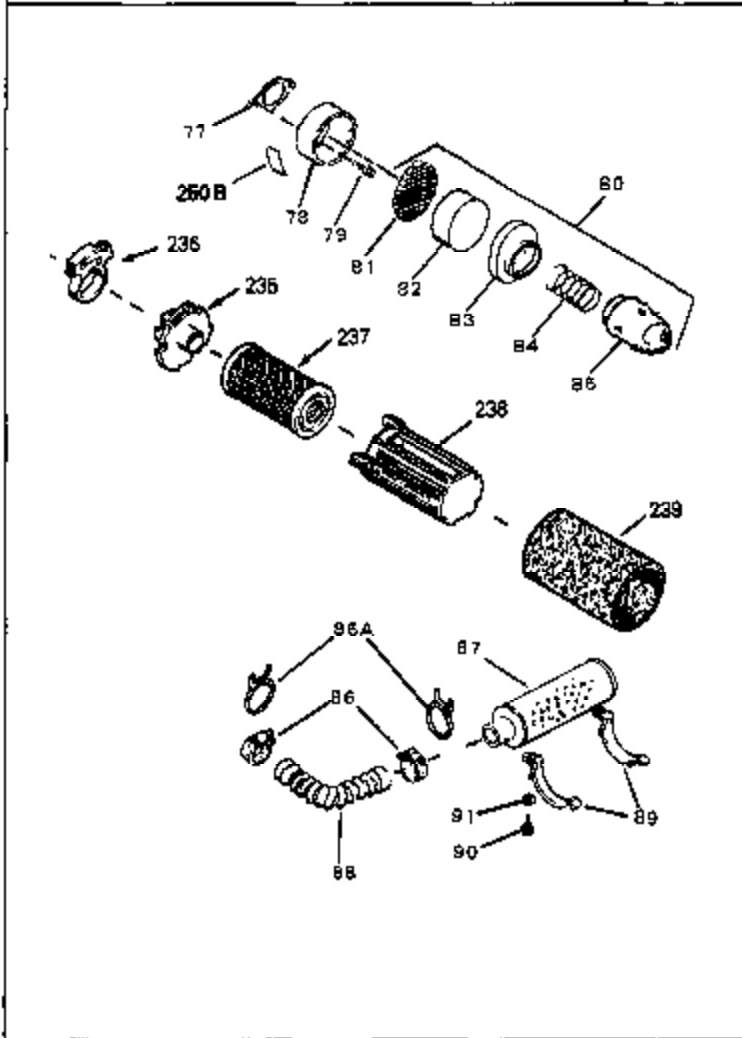

Ref #	Part Number	Qty	Description
115	610973	0	Terminal Assy.
120B	33556	0	Muffler
122	33753	0	Plate, Lock
239	35435	0	Filter, Pre-Air (Poly)
252	30548B	0	Condenser
253	30547A	0	Contact Assy., Breaker