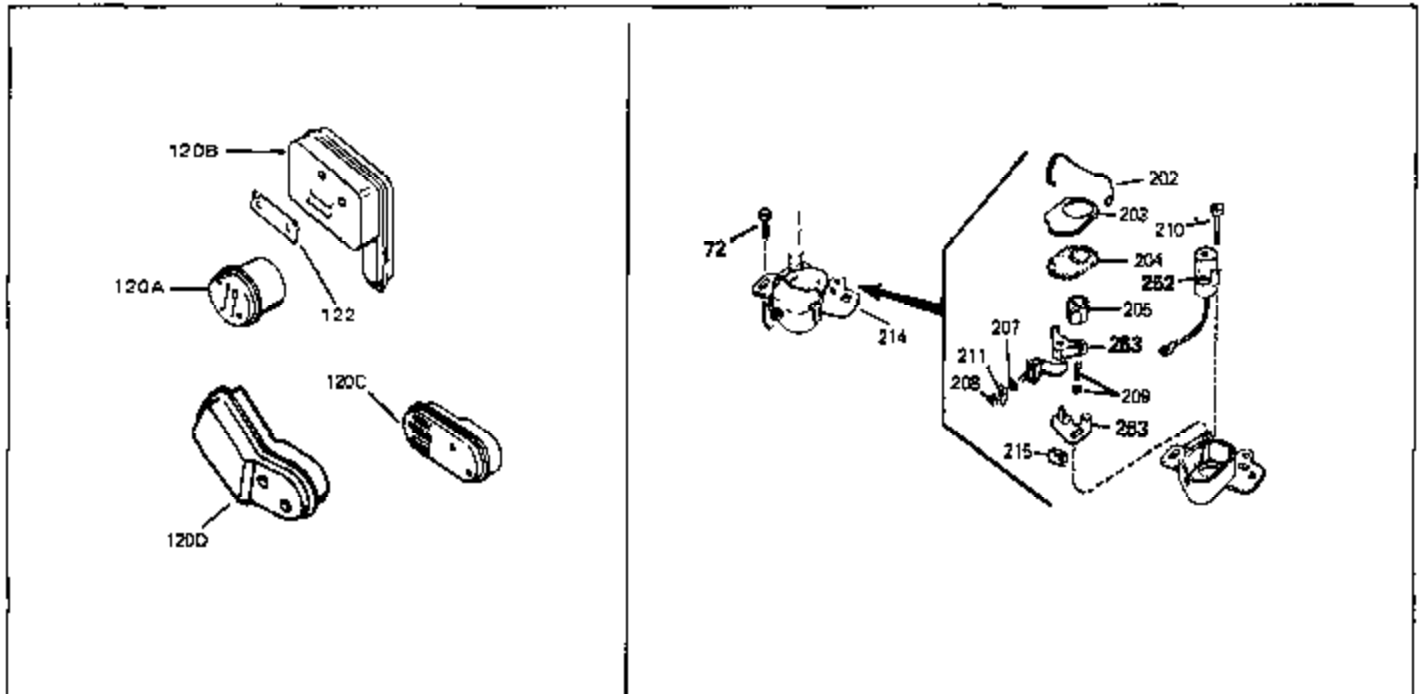

Ref #	Part Number	Qty	Description
115	610973	0	Terminal Assy.
120B	33556	0	Muffler
122	33753	0	Plate, Lock
239	35435	0	Filter, Pre-Air (Poly)
252	30548B	0	Condenser
253	30547A	0	Contact Assy., Breaker