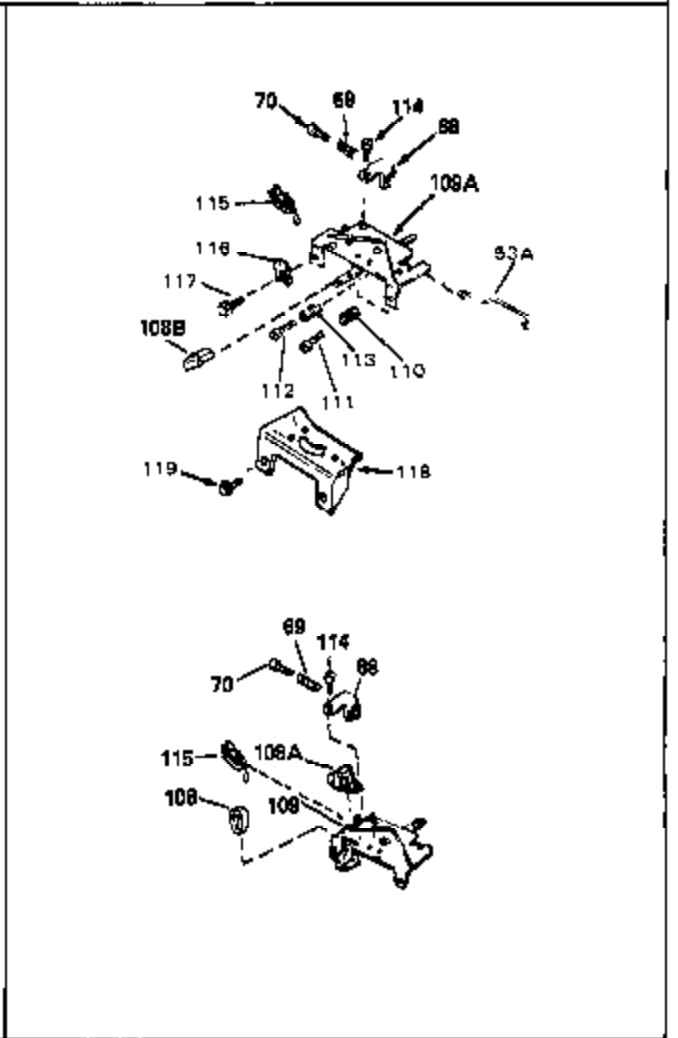

Ref #	Part Number	Qty	Description
115	610973	0	Terminal Assy.
120A	27181B	0	Muffler
239	35435	0	Filter, Pre-Air (Poly)