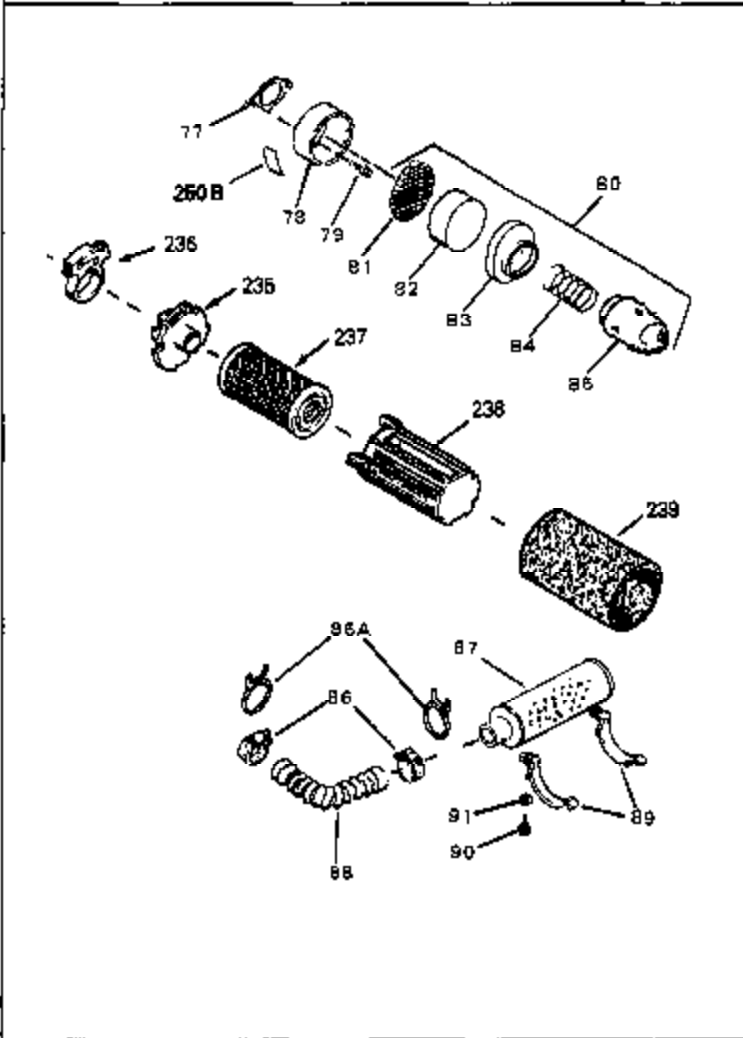

Ref #	Part Number	Qty	Description
115	610973	0	Terminal Assy.
120A	27181B	0	Muffler
239	35435	0	Filter, Pre-Air (Poly)