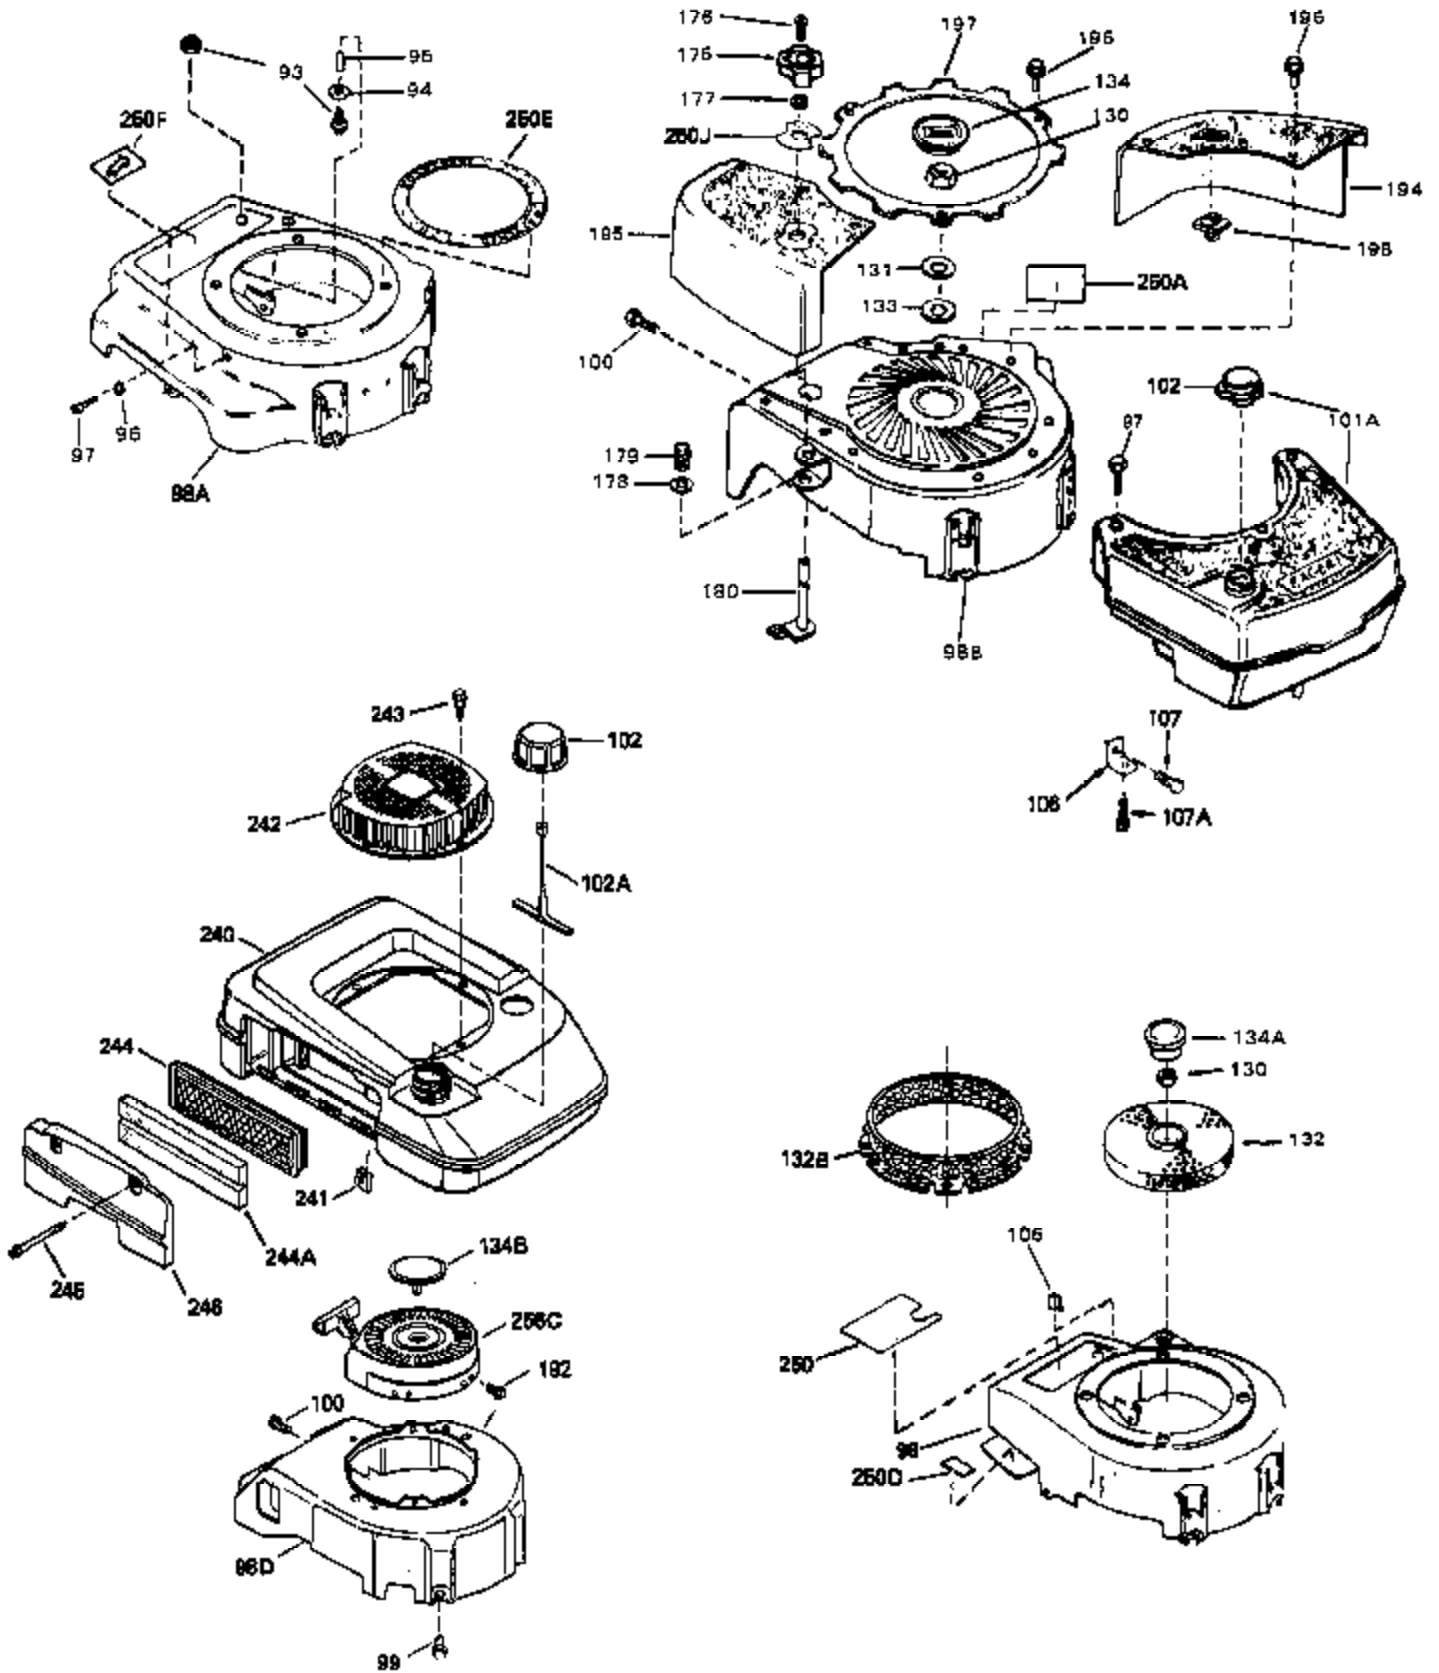

Ref #	Part Number	Qty	Description
1	33404A	0	Cylinder Assy. (2-5/8" Bore)
2	26727	0	Pin, Dowel
50	34215	0	Breather Assy.
51	30200	0	Screw
52	32760	0	Gasket, Breather
63	650506	0	Screw
64	631036	0	Shutter, Throttle
65	631530	0	Shaft Assy., Throttle
66	631066	0	Spring, Return
72	650489	0	Screw
115	610973	0	Terminal Assy.
164	610782B	0	Flywheel (Solid state)
165	34080	0	Spacer, Flywheel key
166A	610893	0	Stator Plate Assy.
167	610738	0	Clip, Coil shield
168	31311	0	Clip, Coil locking
169	32016	0	Screw, Pan hd. self-tap, 8-32 x 1/2
170	610928	0	Connector
171	610929	0	Sleeve, Insulation
192A	0	0	Rivet, Pop (3/16" Dia.)
192	650737	0	Screw, Hex washer hd. taptite, 1/4-20 x 1/2
256	590429A	0	Starter, Side mount rewind