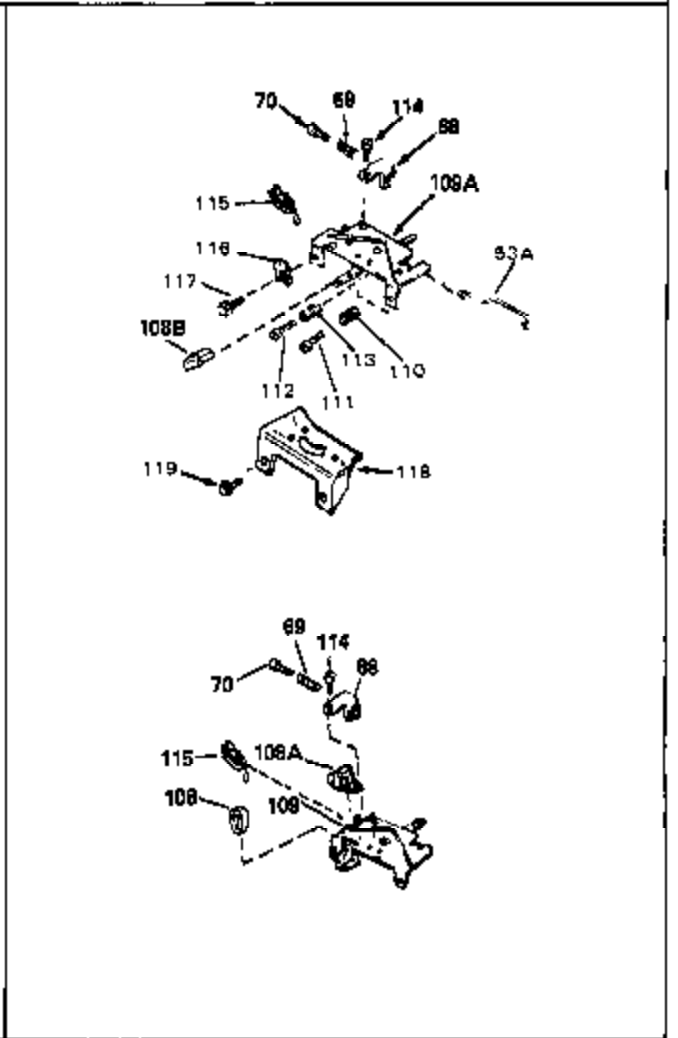

Ref #	Part Number	Qty	Description
53A	33133	0	Link, Throttle
109A	34073A	0	Control Assy., Speed
110	33802	0	Spring Compression
111	650777	0	Screw, Slotted fil. hd. mach., 6-32 x 7/16
112	650549	0	Screw
113	31342	0	Spring, Compression
114	30200	0	Screw
115	610973	0	Terminal Assy.
120B	33556	0	Muffler
122	33753	0	Plate, Lock
239	35435	0	Filter, Pre-Air (Poly)
252	30548B	0	Condenser
253	30547A	0	Contact Assy., Breaker