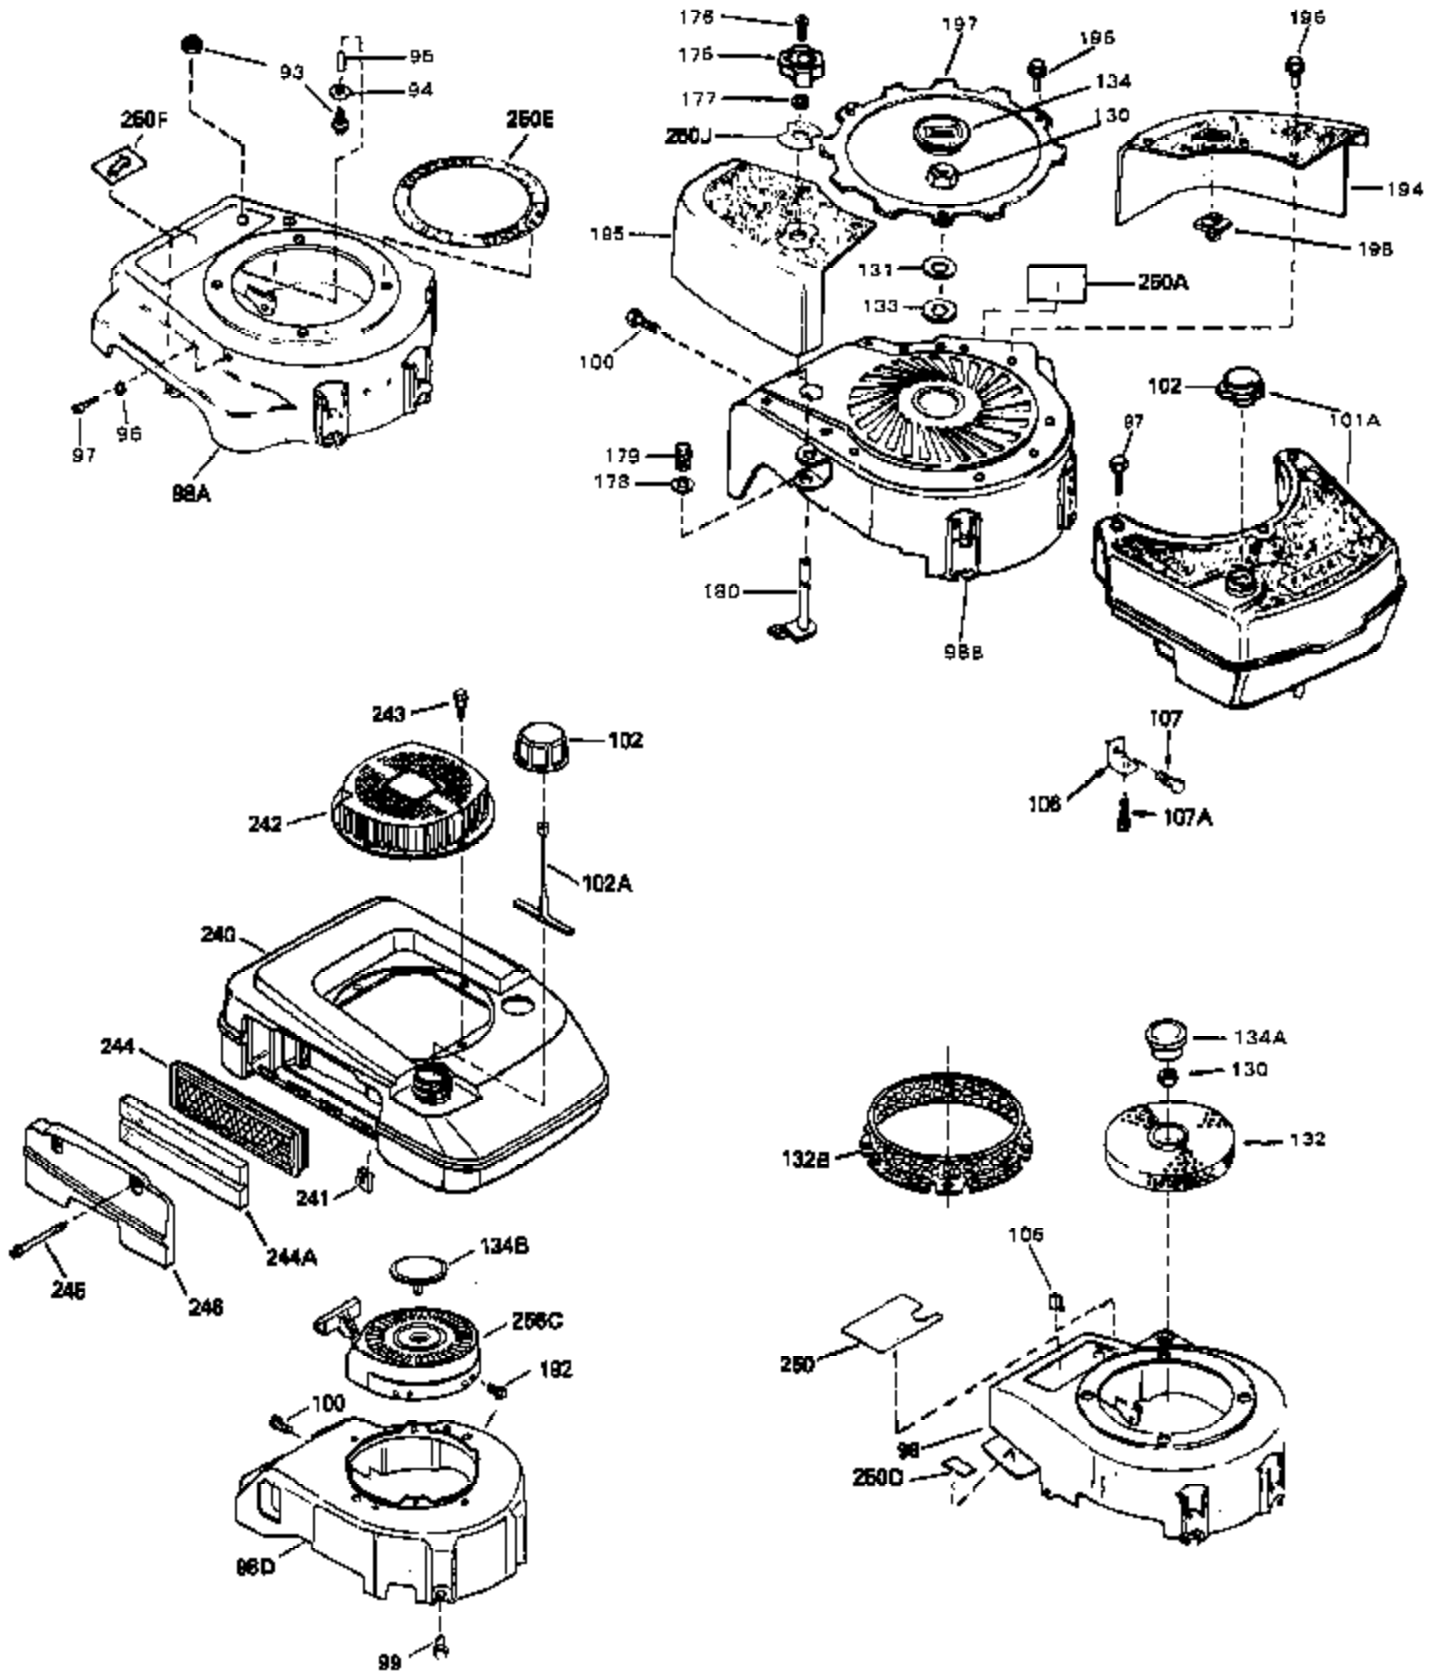

Ref #	Part Number	Qty	Description
1	33404A	0	Cylinder Assy. (2-5/8" Bore)
2	26727	0	Pin, Dowel
50	34215	0	Breather Assy.
51	30200	0	Screw
52	32760	0	Gasket, Breather
63	650506	0	Screw
64	631036	0	Shutter, Throttle
65	631530	0	Shaft Assy., Throttle
66	631066	0	Spring, Return
72	650489	0	Screw
92A	34231	0	Wire, Ground (One female fitting & one
115	610973	0	Terminal Assy.
181	33774	0	Shaft, P.T.O.
182	33401	0	Gear, Worm
184	31745	0	Washer, Tang
185	31787	0	Washer, Flat
186	31749	0	Ring, Retaining
187	31744	0	Seal, Oil
188	31747	0	Washer, Thrust
189	650492	0	Screw
192A	0	0	Rivet, Pop (3/16" Dia.)
192	650737	0	Screw, Hex washer hd. taptite, 1/4-20 x 1/2
193	650639	0	Rivet, Open end
252	30548B	0	Condenser
253	30547A	0	Contact Assy., Breaker
254	610793	0	Magneto, Tecumseh (w/ring gear)
256	590450A	0	Starter, Side mount rewind