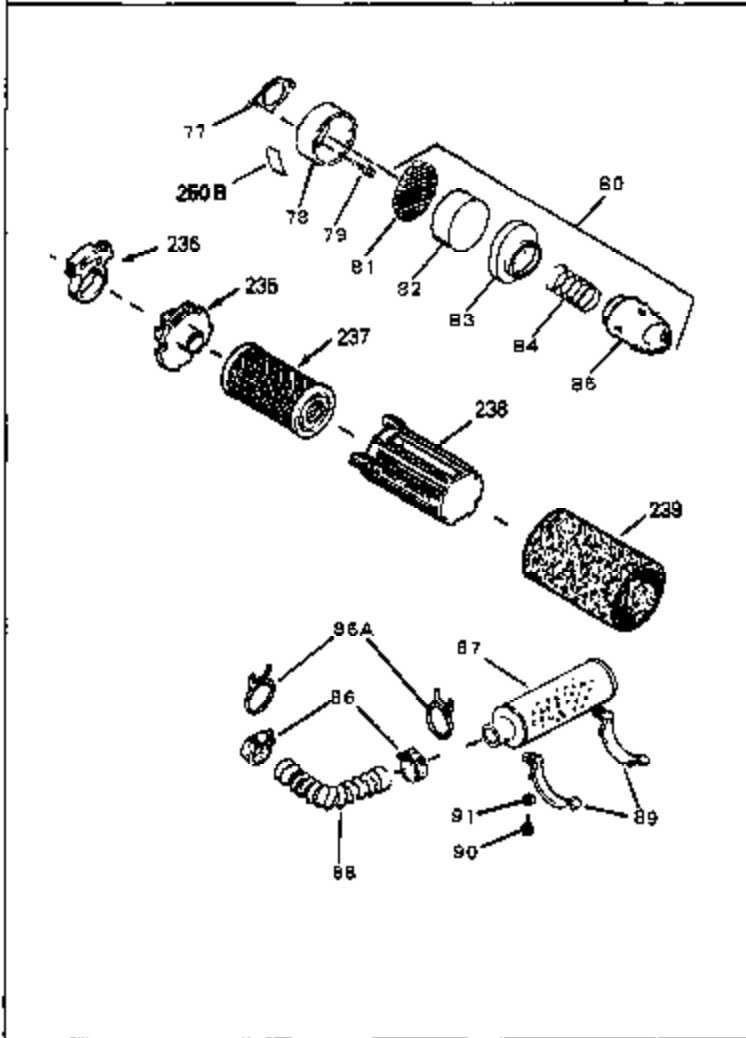

Ref #	Part Number	Qty	Description
53A	33133	0	Link, Throttle
109A	34073A	0	Control Assy., Speed
110	33802	0	Spring Compression
111	650777	0	Screw, Slotted fil. hd. mach., 6-32 x 7/16
112	650549	0	Screw
113	31342	0	Spring, Compression
114	30200	0	Screw
115	610973	0	Terminal Assy.
120B	33556	0	Muffler
122	33753	0	Plate, Lock
239	35435	0	Filter, Pre-Air (Poly)
252	30548B	0	Condenser
253	30547A	0	Contact Assy., Breaker