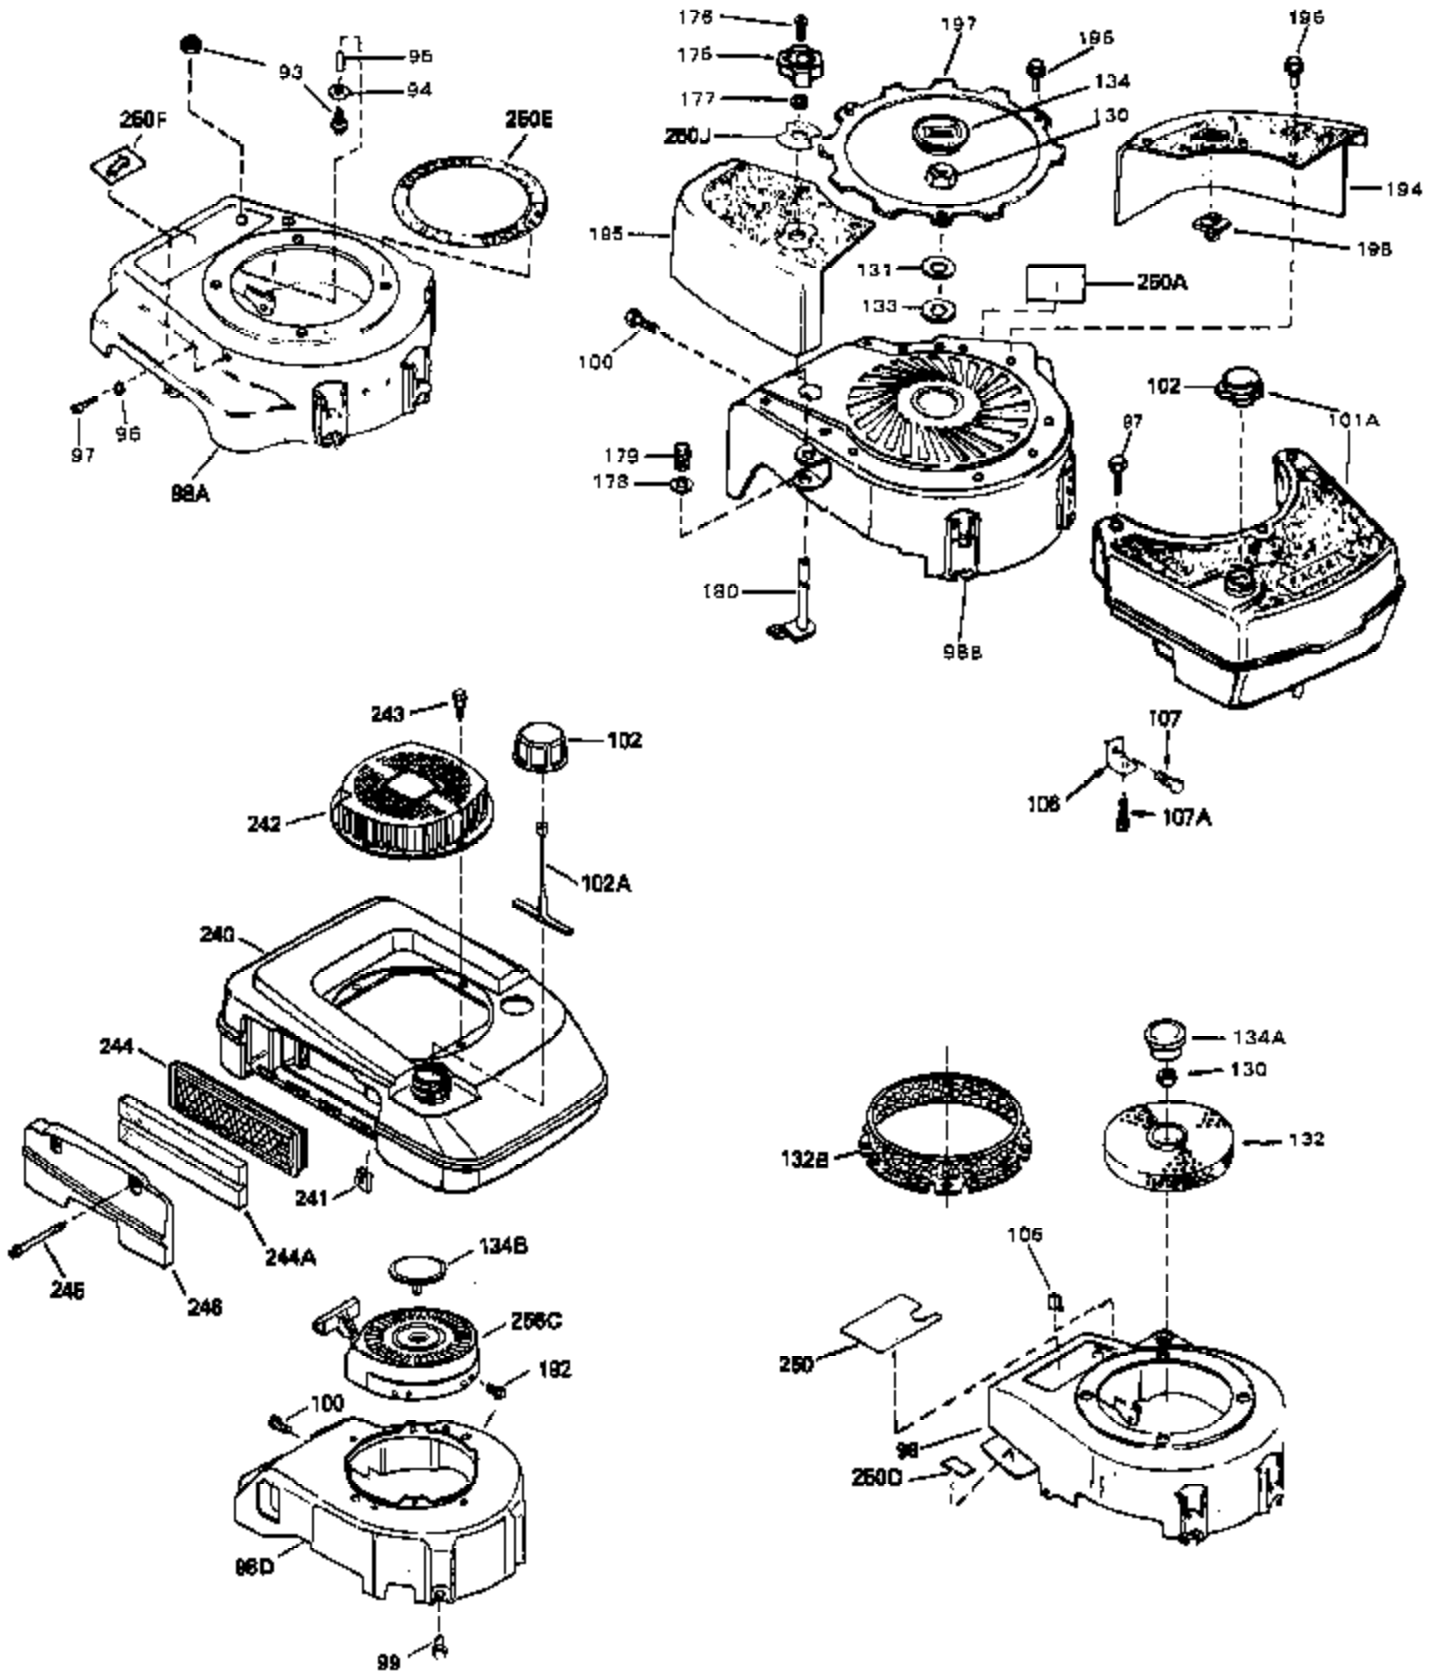

Ref #	Part Number	Qty	Description
1	33404A	0	Cylinder Assy. (2-5/8" Bore)
2	26727	0	Pin, Dowel
7	33876	0	Gasket, Stator
50	34215	0	Breather Assy.
51	30200	0	Screw
52	32760	0	Gasket, Breather
63	650506	0	Screw
64	631036	0	Shutter, Throttle
65	631530	0	Shaft Assy., Throttle
66	631066	0	Spring, Return
72	650489	0	Screw
92A	34231	0	Wire, Ground (One female fitting & one
115	610973	0	Terminal Assy.
181	33774	0	Shaft, P.T.O.
182	33401	0	Gear, Worm
184	31745	0	Washer, Tang
185	31787	0	Washer, Flat
186	31749	0	Ring, Retaining
187	31744	0	Seal, Oil
188	31747	0	Washer, Thrust
189	650492	0	Screw
190	34239	0	Guard, Starter
191	650257	0	Screw, Pan hd. Sems, 8-32 x 5/16
192	650802	0	Screw, Hex washer hd. taptite, 1/4-20 x 5/8
192A	0	0	Rivet, Pop (3/16" Dia.)
252	30548B	0	Condenser
253	30547A	0	Contact Assy., Breaker
254	610793A	0	Magneto, Tecumseh (w/ring gear)
256A	590531	0	Starter, Side mount rewind