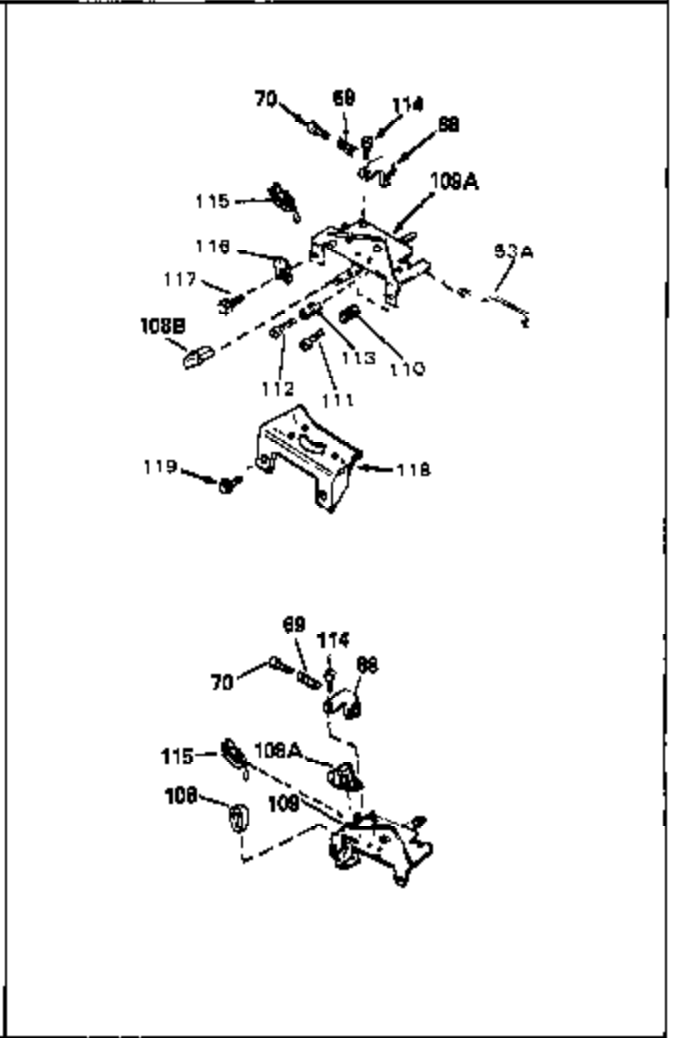

Ref #	Part Number	Qty	Description
53A	33133	0	Link, Throttle
108A	33971	0	Knob, Control
109	33970A	0	Control Assy., Speed
110	33802	0	Spring Compression
111	650777	0	Screw, Slotted fil. hd. mach., 6-32 x 7/16
112	650549	0	Screw
113	31342	0	Spring, Compression
114	30200	0	Screw
115	610973	0	Terminal Assy.
120B	33556	0	Muffler
122	33753	0	Plate, Lock
239	35435	0	Filter, Pre-Air (Poly)
252	30548B	0	Condenser
253	30547A	0	Contact Assy., Breaker