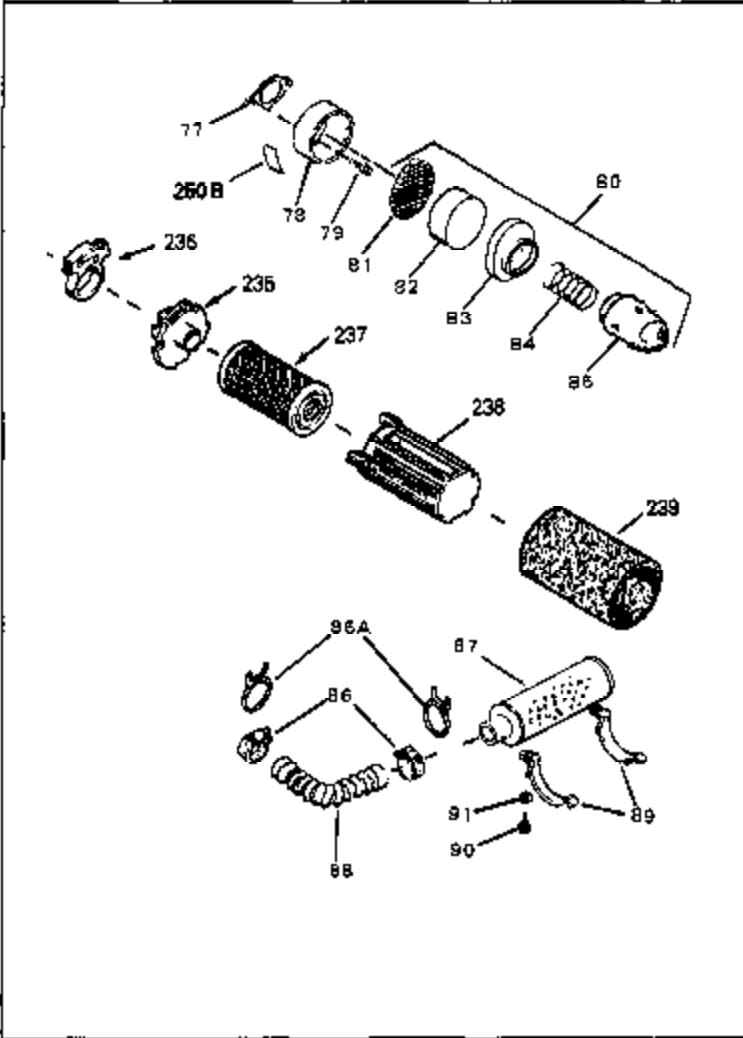

Ref #	Part Number	Qty	Description
53A	33133	0	Link, Throttle
108A	33971	0	Knob, Control
109	33970A	0	Control Assy., Speed
110	33802	0	Spring Compression
111	650777	0	Screw, Slotted fil. hd. mach., 6-32 x 7/16
112	650549	0	Screw
113	31342	0	Spring, Compression
114	30200	0	Screw
115	610973	0	Terminal Assy.
120B	33556	0	Muffler
122	33753	0	Plate, Lock
239	35435	0	Filter, Pre-Air (Poly)
252	30548B	0	Condenser
253	30547A	0	Contact Assy., Breaker