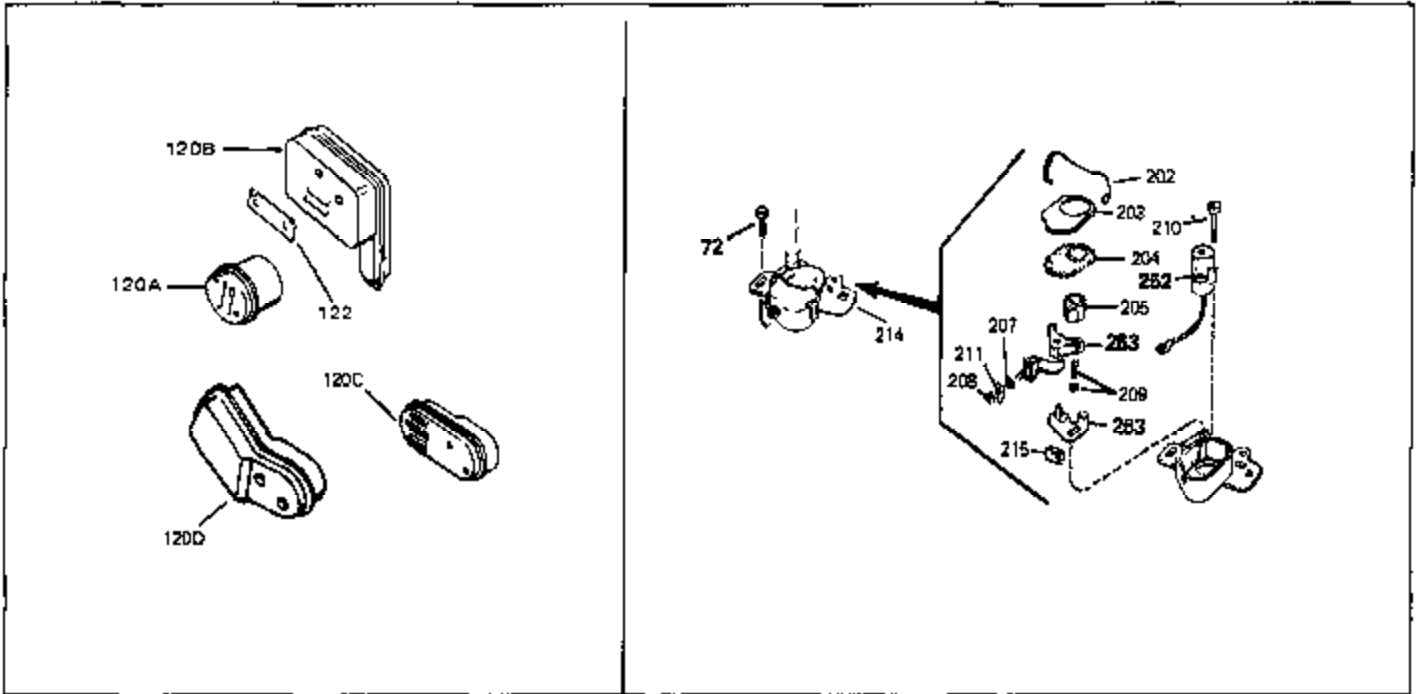

Ref #	Part Number	Qty	Description
53A	33133	0	Link, Throttle
108A	33971	0	Knob, Control
109	33970A	0	Control Assy., Speed
110	33802	0	Spring Compression
111	650777	0	Screw, Slotted fil. hd. mach., 6-32 x 7/16
112	650549	0	Screw
113	31342	0	Spring, Compression
114	30200	0	Screw
115	610973	0	Terminal Assy.
120B	33556	0	Muffler
122	33753	0	Plate, Lock
239	35435	0	Filter, Pre-Air (Poly)
252	30548B	0	Condenser
253	30547A	0	Contact Assy., Breaker