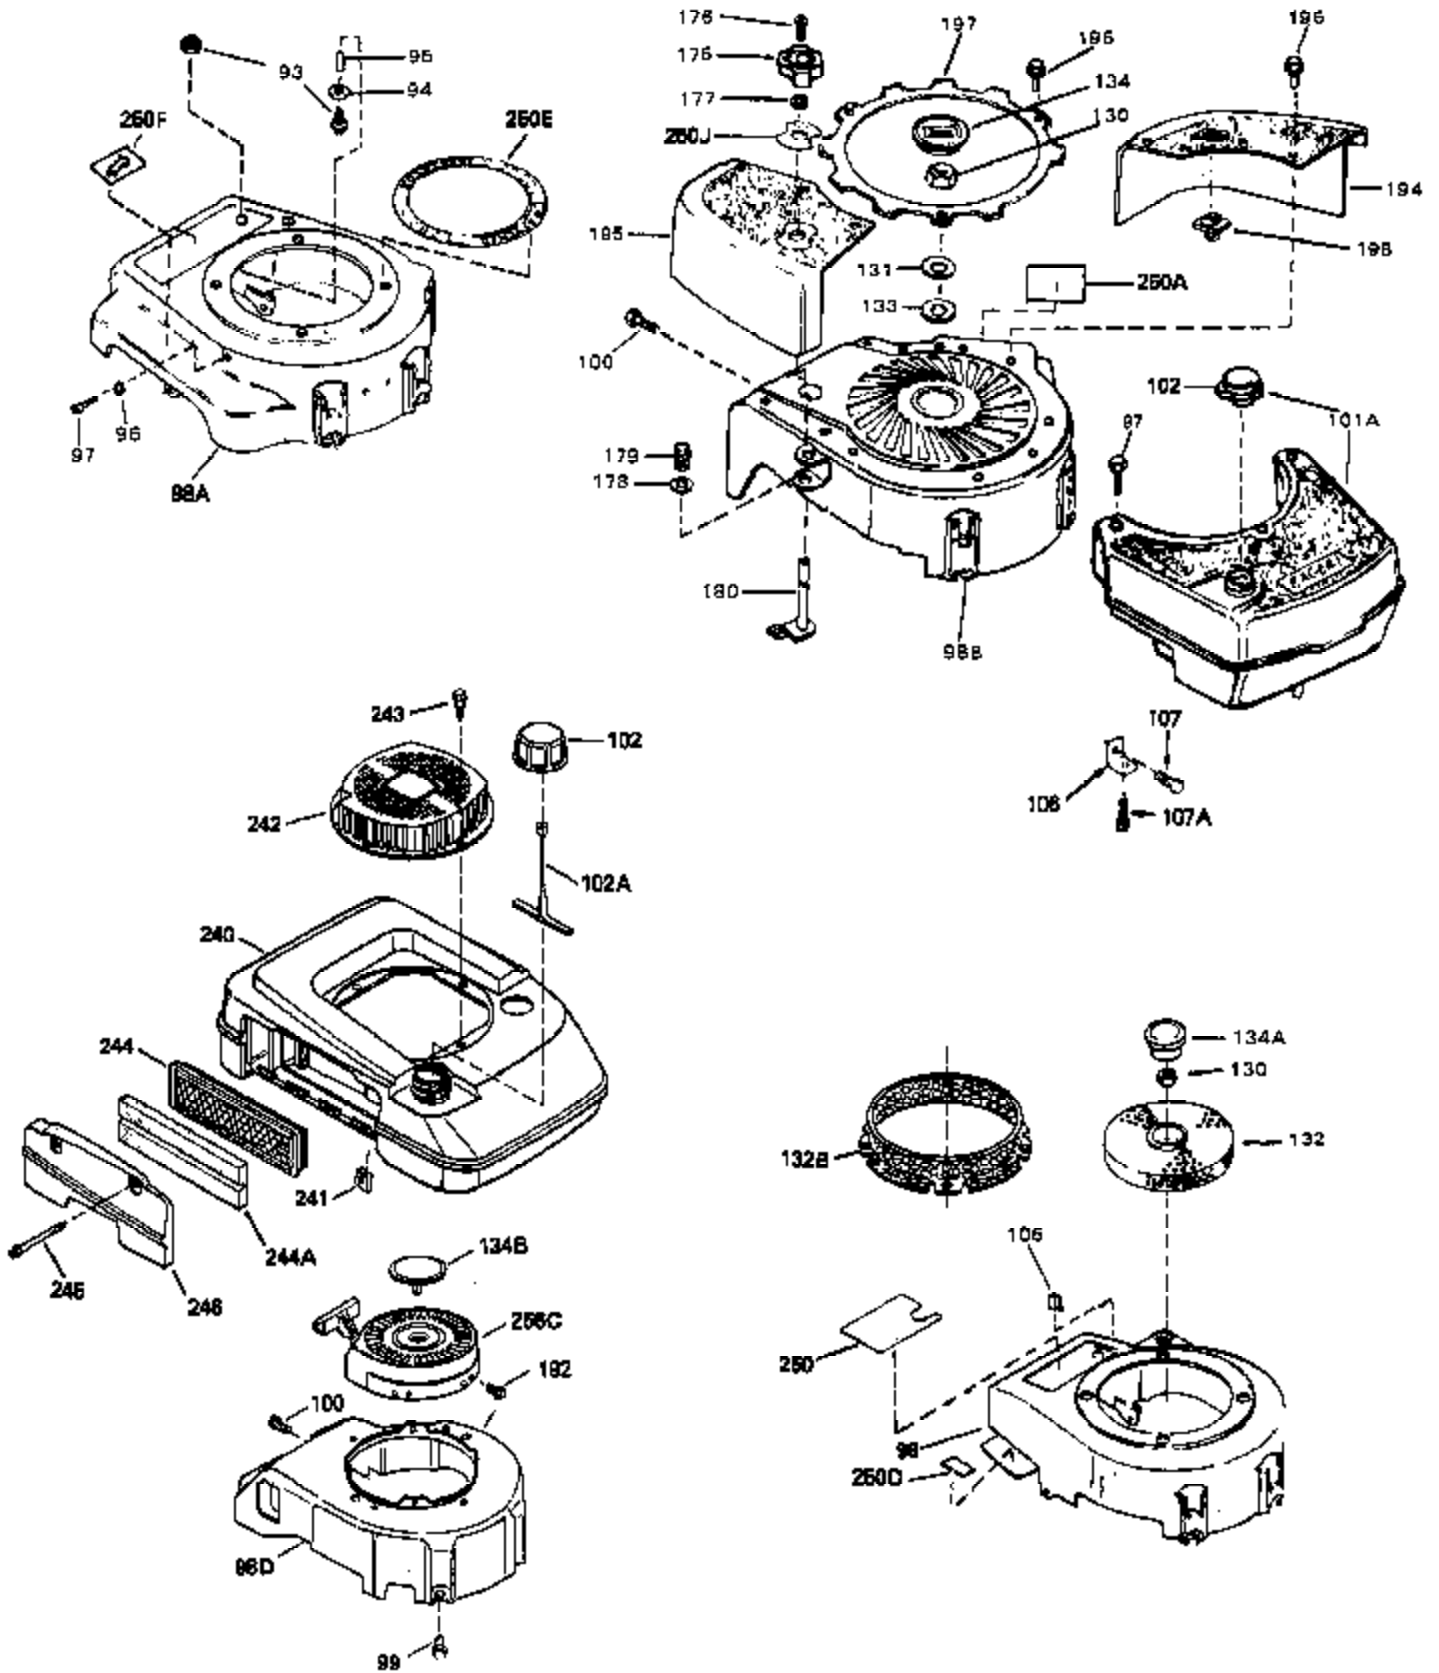

Ref #	Part Number	Qty	Description
1	33404A	0	Cylinder Assy. (2-5/8" Bore)
2	26727	0	Pin, Dowel
50	34215	0	Breather Assy.
51	30200	0	Screw
52	32760	0	Gasket, Breather
63	650506	0	Screw
64	631036	0	Shutter, Throttle
65	631530	0	Shaft Assy., Throttle
66	631066	0	Spring, Return
72	650489	0	Screw
92A	34231	0	Wire, Ground (One female fitting & one
115	610973	0	Terminal Assy.
181	31748	0	Shaft, P.T.O.
182	31746	0	Gear, Worm
184	31745	0	Washer, Tang
185	31787	0	Washer, Flat
186	31749	0	Ring, Retaining
187	31744	0	Seal, Oil
188	31747	0	Washer, Thrust
189	650492	0	Screw
192A	0	0	Rivet, Pop (3/16" Dia.)
192	650737	0	Screw, Hex washer hd. taptite, 1/4-20 x 1/2
252	30548B	0	Condenser
253	30547A	0	Contact Assy., Breaker
254	610793	0	Magneto, Tecumseh (w/ring gear)
256	590429A	0	Starter, Side mount rewind