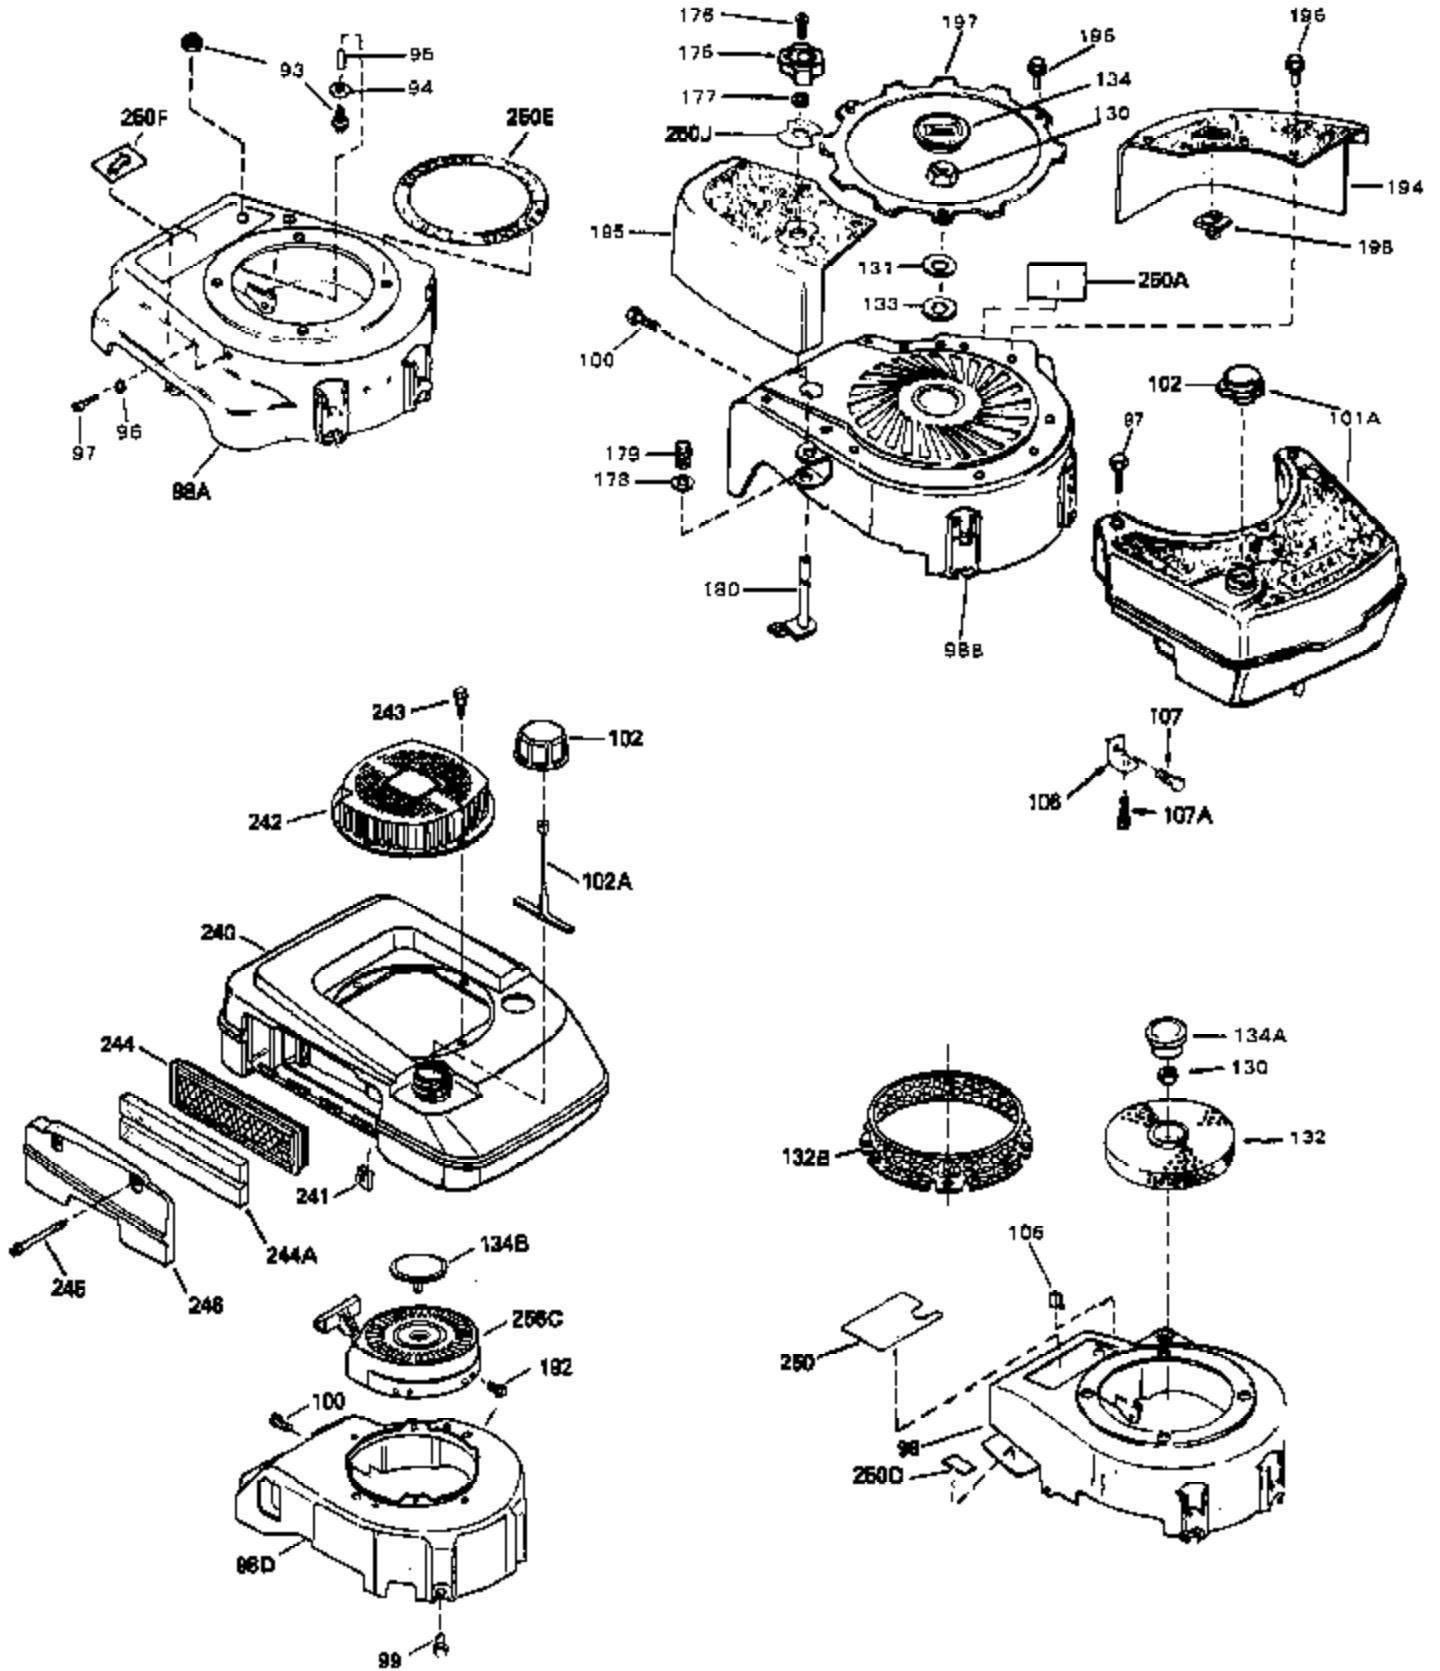

Ref #	Part Number	Qty	Description
1	33404A	0	Cylinder Assy. (2-5/8" Bore)
2	26727	0	Pin, Dowel
50	34215	0	Breather Assy.
51	30200	0	Screw
52	32760	0	Gasket, Breather
63	650506	0	Screw
64	631036	0	Shutter, Throttle
65	631530	0	Shaft Assy., Throttle
66	631066	0	Spring, Return
72	650489	0	Screw
115	610973	0	Terminal Assy.
164	610782B	0	Flywheel (Solid state)
165	34080	0	Spacer, Flywheel key
166A	610893	0	Stator Plate Assy.
167	610738	0	Clip, Coil shield
168	31311	0	Clip, Coil locking
169	32016	0	Screw, Pan hd. self-tap, 8-32 x 1/2
170	610928	0	Connector
171	610929	0	Sleeve, Insulation
190	34239	0	Guard, Starter
191	34309	0	Stud
192	650802	0	Screw, Hex washer hd. taptite, 1/4-20 x 5/8
192A	0	0	Rivet, Pop (3/16" Dia.)
256A	590531	0	Starter, Side mount rewind