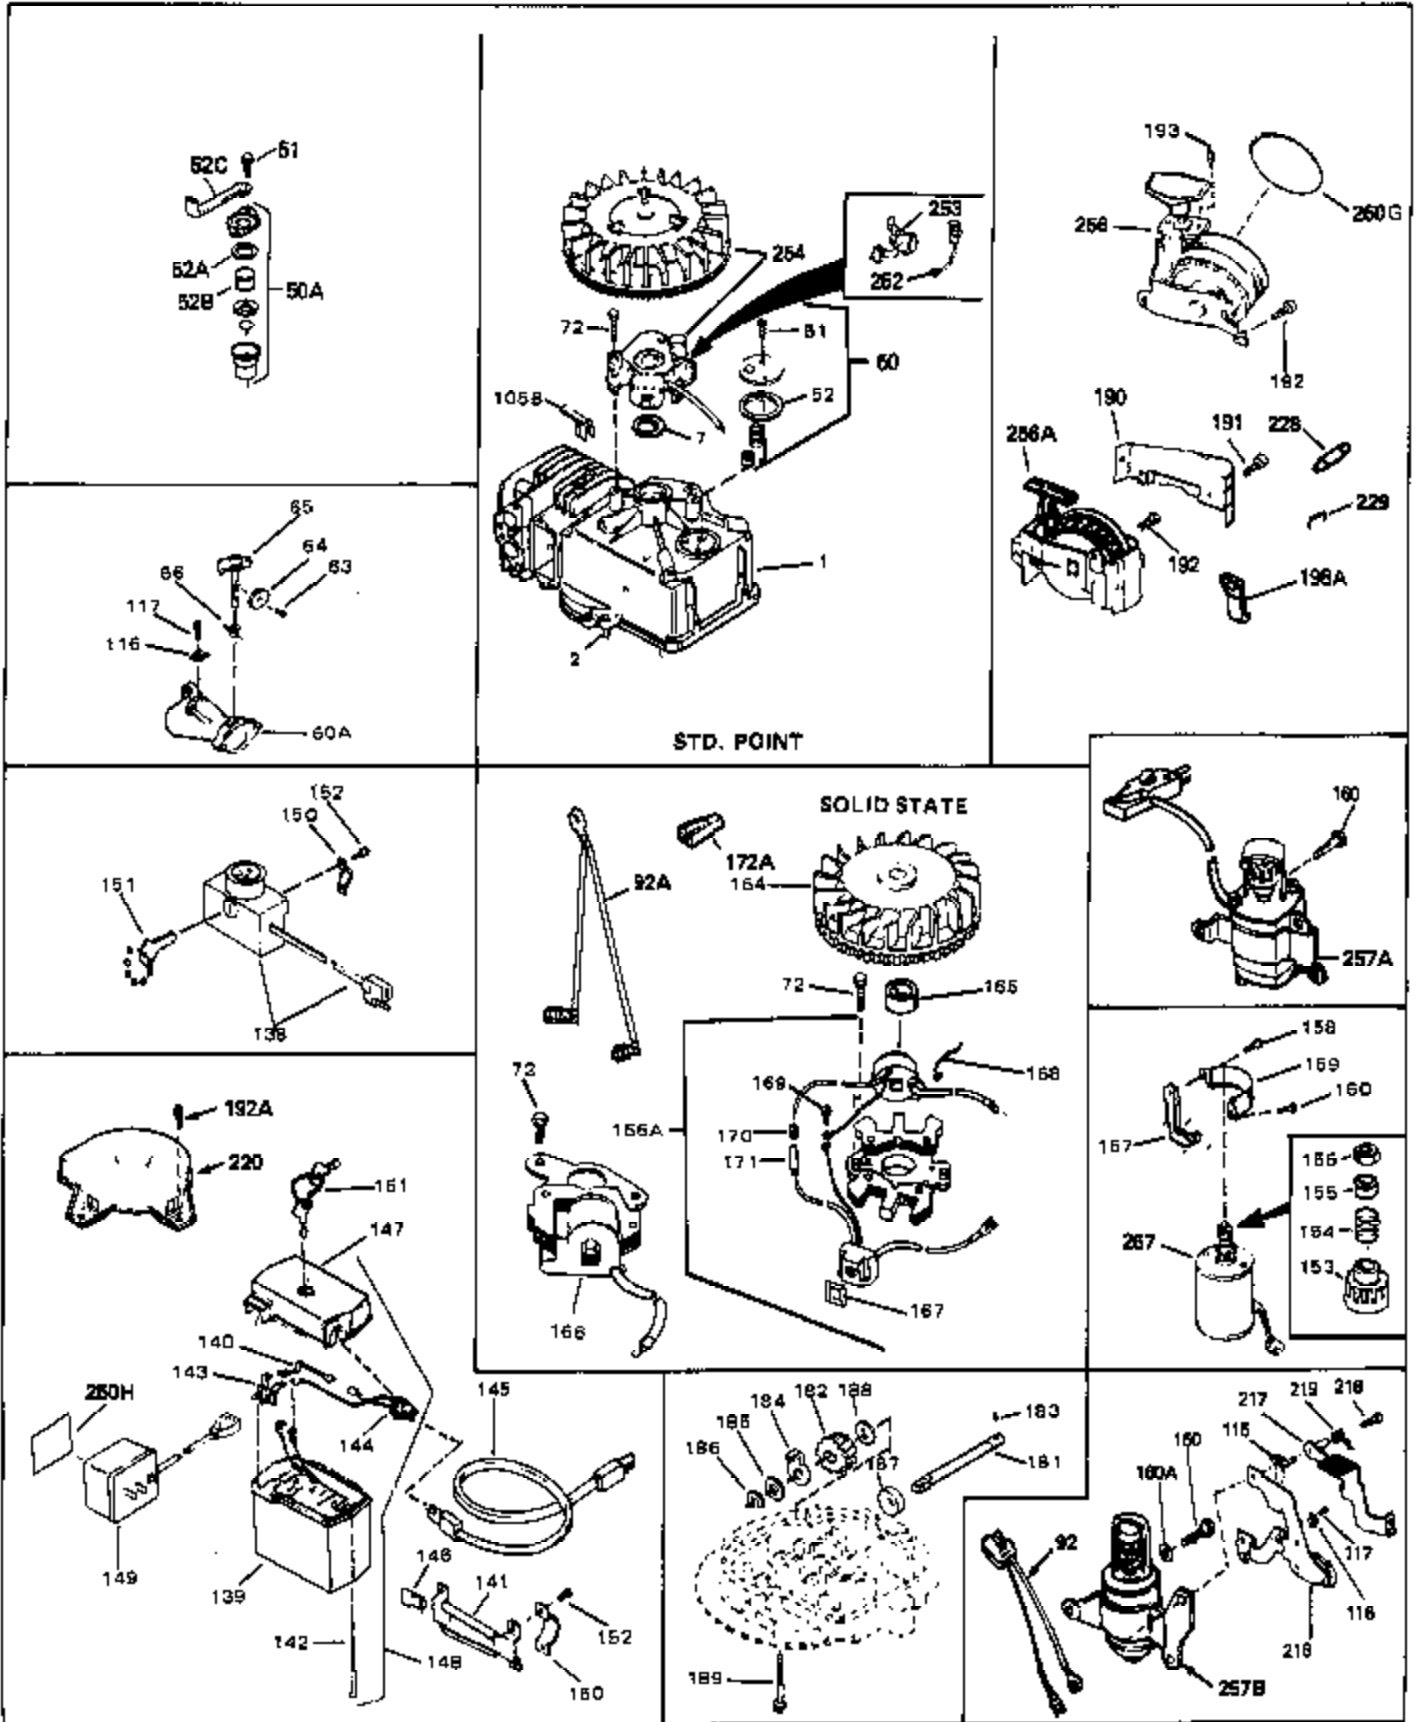

Ref #	Part Number	Qty	Description
1	33404A	0	Cylinder Assy. (2-5/8" Bore)
2	26727	0	Pin, Dowel
50	34215	0	Breather Assy.
51	30200	0	Screw
52	32760	0	Gasket, Breather
63	650506	0	Screw
64	631036	0	Shutter, Throttle
65	631530	0	Shaft Assy., Throttle
66	631066	0	Spring, Return
72	650489	0	Screw
115	610973	0	Terminal Assy.
164	610782B	0	Flywheel (Solid state)
165	34080	0	Spacer, Flywheel key
166A	610893	0	Stator Plate Assy.
167	610738	0	Clip, Coil shield
168	31311	0	Clip, Coil locking
169	32016	0	Screw, Pan hd. self-tap, 8-32 x 1/2
170	610928	0	Connector
171	610929	0	Sleeve, Insulation
190	34239	0	Guard, Starter
191	34309	0	Stud
192	650802	0	Screw, Hex washer hd. taptite, 1/4-20 x 5/8
192A	0	0	Rivet, Pop (3/16" Dia.)
256A	590531	0	Starter, Side mount rewind