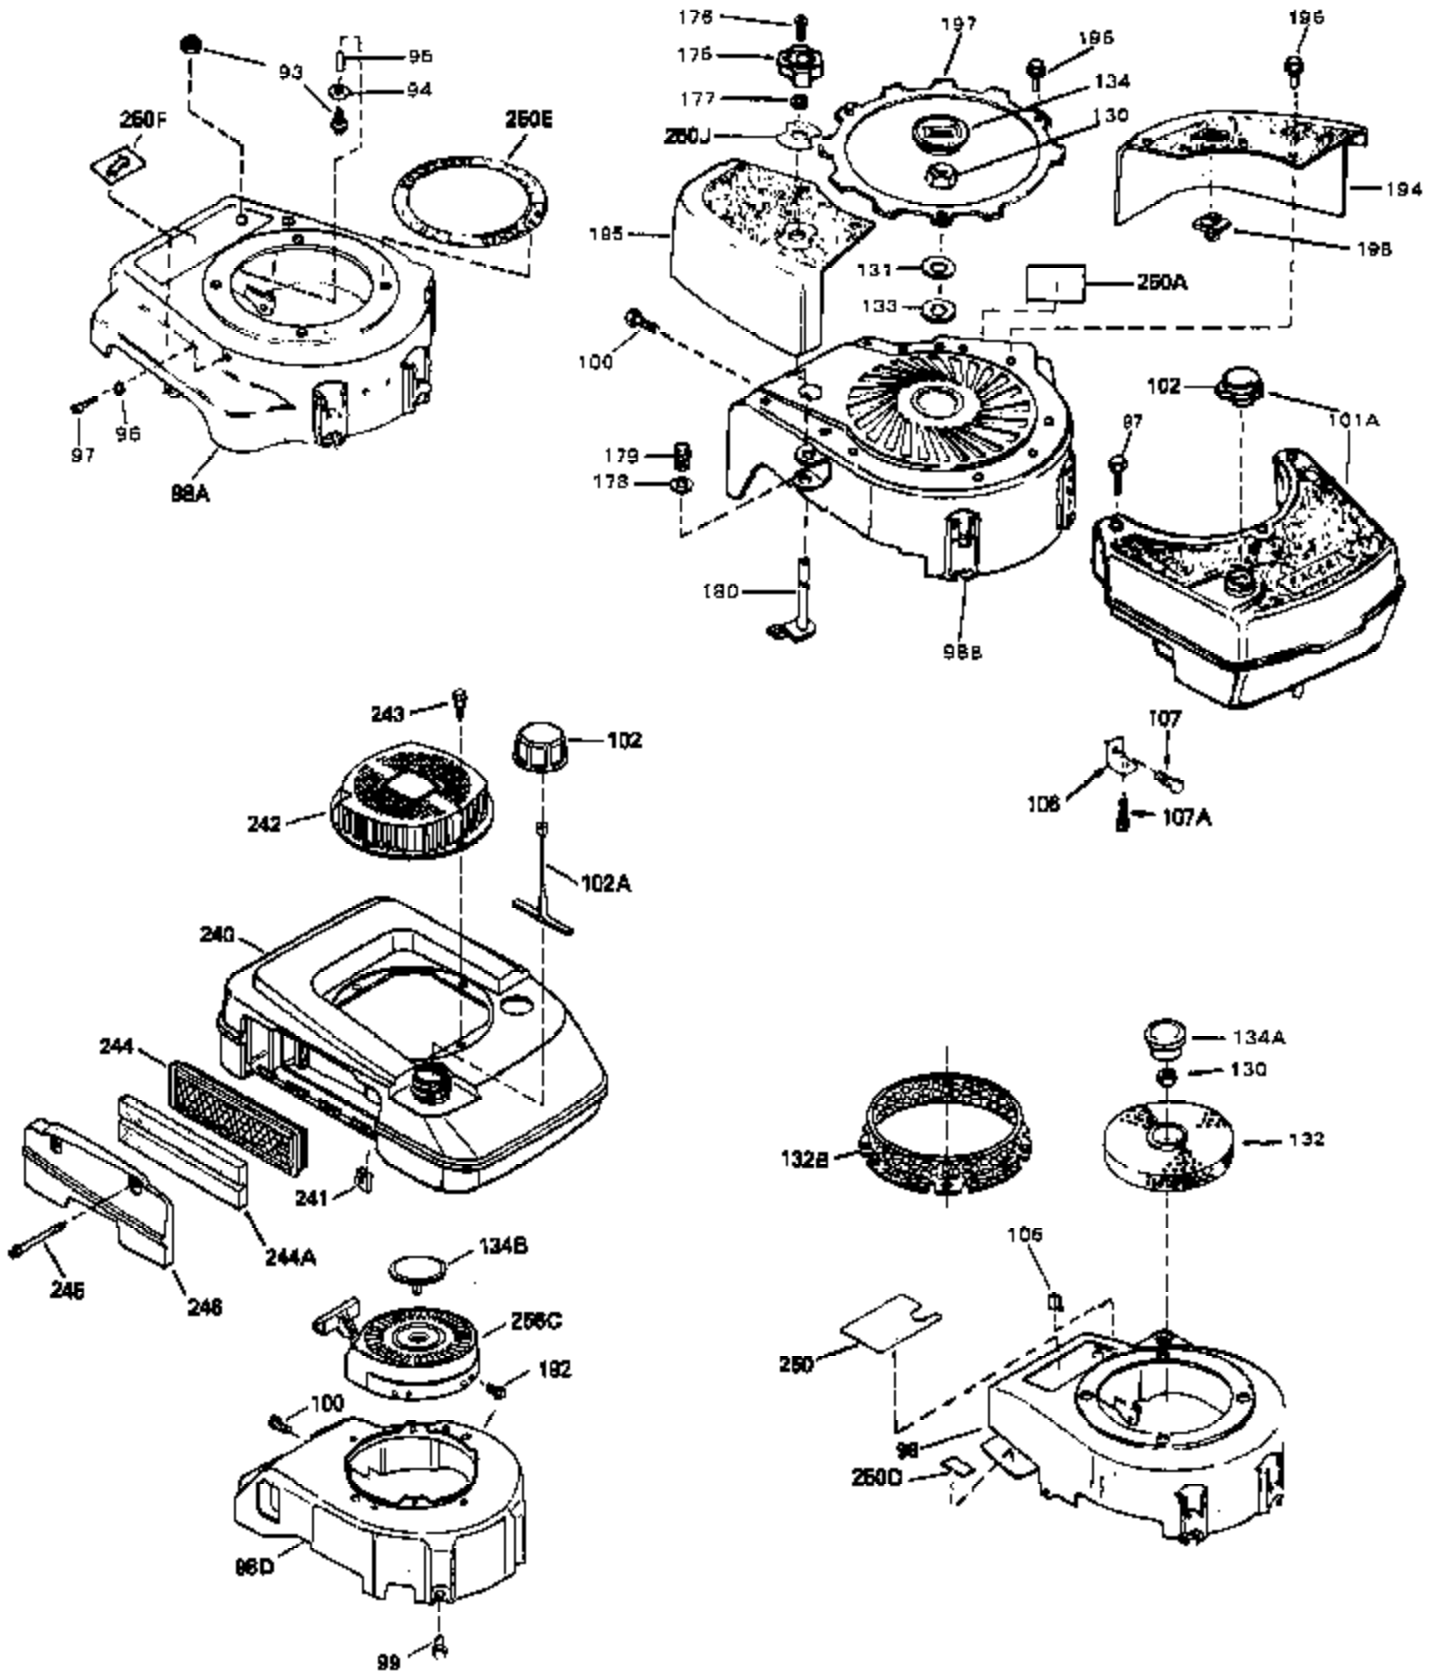

Ref #	Part Number	Qty	Description
52	32760	0	Gasket, Breather
54	33151	0	Link, Governor spring
55	32755	0	Cover, Valve spring box
56	27234	0	Gasket, Breather cover
57	30063	0	Screw
59	32649	0	Gasket, Intake
60	31384A	0	Pipe, Intake
61	6201	0	Screw
62	650451	0	Screw
67	26756	0	Gasket, Carburetor
71	29752	0	Nut
75	32972	0	Cleaner, Air
76	33168	0	Clamp, Corbin
99	650831	0	Screw, Hex washer hd. Powerlok thread,
102	34118	0	Cap, Fuel filler (Red Plastic) (Spurt
102	410144B	0	Cap, Fuel filler (White Plastic) (Std.)
103A	31400	0	Line, Fuel (3-3/8" Metal)
103	29774	0	Line, Fuel (Braided 8.25")
103	30705	0	Line, Fuel (Braided 16")
103	34357	0	Line, Fuel (Epichlorohydrin 6-3/4")
104	26460	0	Clamp, Fuel line
115	610973	0	Terminal Assy.
121	792005	0	Screw, Hex hd., 1/4-20 x 2-1/2
125	34282	0	"O" Ring (.612 I.D. x .812 O.D. x .103
126	34207A	0	Tube, Oil filler
127	33590	0	"O" Ring
128	34267	0	Dipstick, Oil (Twist Lock)
129	610118	0	Cover, Spark plug
130	650607	0	Nut, Flywheel
131	650815	0	Washer, Belleville
133	650791	0	Washer, Belleville
192A	0	0	Rivet, Pop (3/16" Dia.)
201	730207	0	Magneto-to-Solid State Conversion Kit
251	631021	0	Inlet Needle, Seat & Clip Assy.
255	631840	0	Carburetor
258	33238C	0	Gasket Set

Ref #	Part Number	Qty	Description
1	33404A	0	Cylinder Assy. (2-5/8" Bore)
2	26727	0	Pin, Dowel
50	34215	0	Breather Assy.
51	30200	0	Screw
52	32760	0	Gasket, Breather
63	650506	0	Screw
64	631036	0	Shutter, Throttle
65	631530	0	Shaft Assy., Throttle
66	631066	0	Spring, Return
72	650489	0	Screw
92A	34231	0	Wire, Ground (One female fitting & one
115	610973	0	Terminal Assy.
192A	0	0	Rivet, Pop (3/16" Dia.)
192	650737	0	Screw, Hex washer hd. taptite, 1/4-20 x 1/2
254	610793	0	Magneto, Tecumseh (w/ring gear)
256	590450A	0	Starter, Side mount rewind