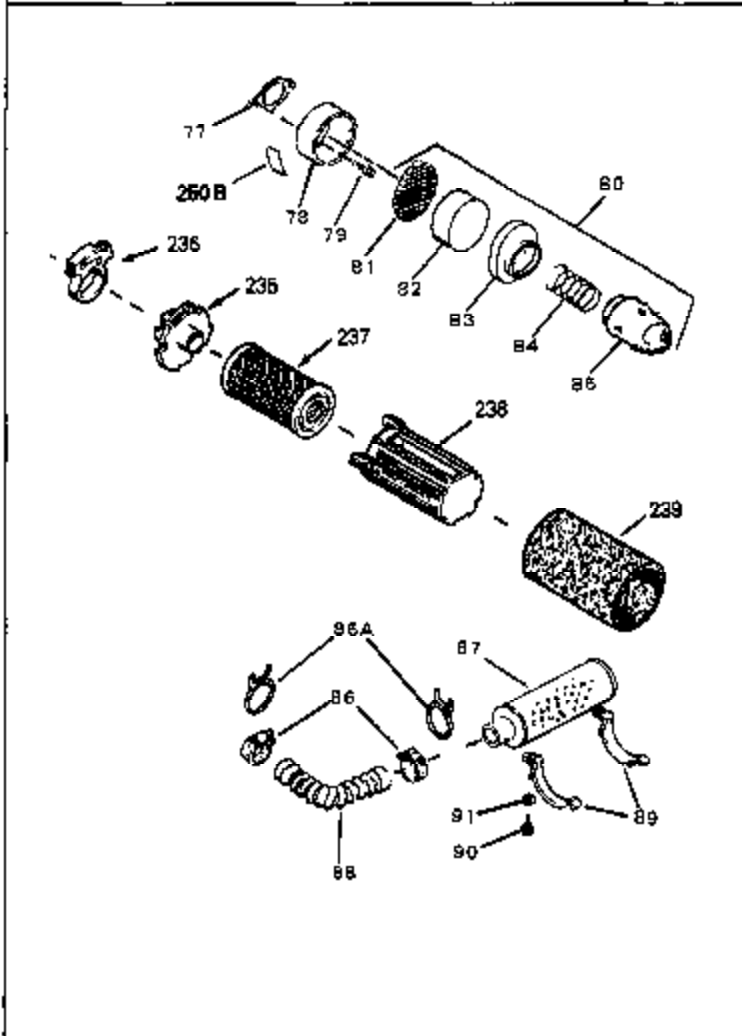

Ref #	Part Number	Qty	Description
53A	33133	0	Link, Throttle
108A	33971	0	Knob, Control
109	33970A	0	Control Assy., Speed
110	33802	0	Spring Compression
111	650777	0	Screw, Slotted fil. hd. mach., 6-32 x 7/16
112	650549	0	Screw
113	31342	0	Spring, Compression
114	30200	0	Screw
115	610973	0	Terminal Assy.
120B	33556	0	Muffler
122	33753	0	Plate, Lock
239	35435	0	Filter, Pre-Air (Poly)