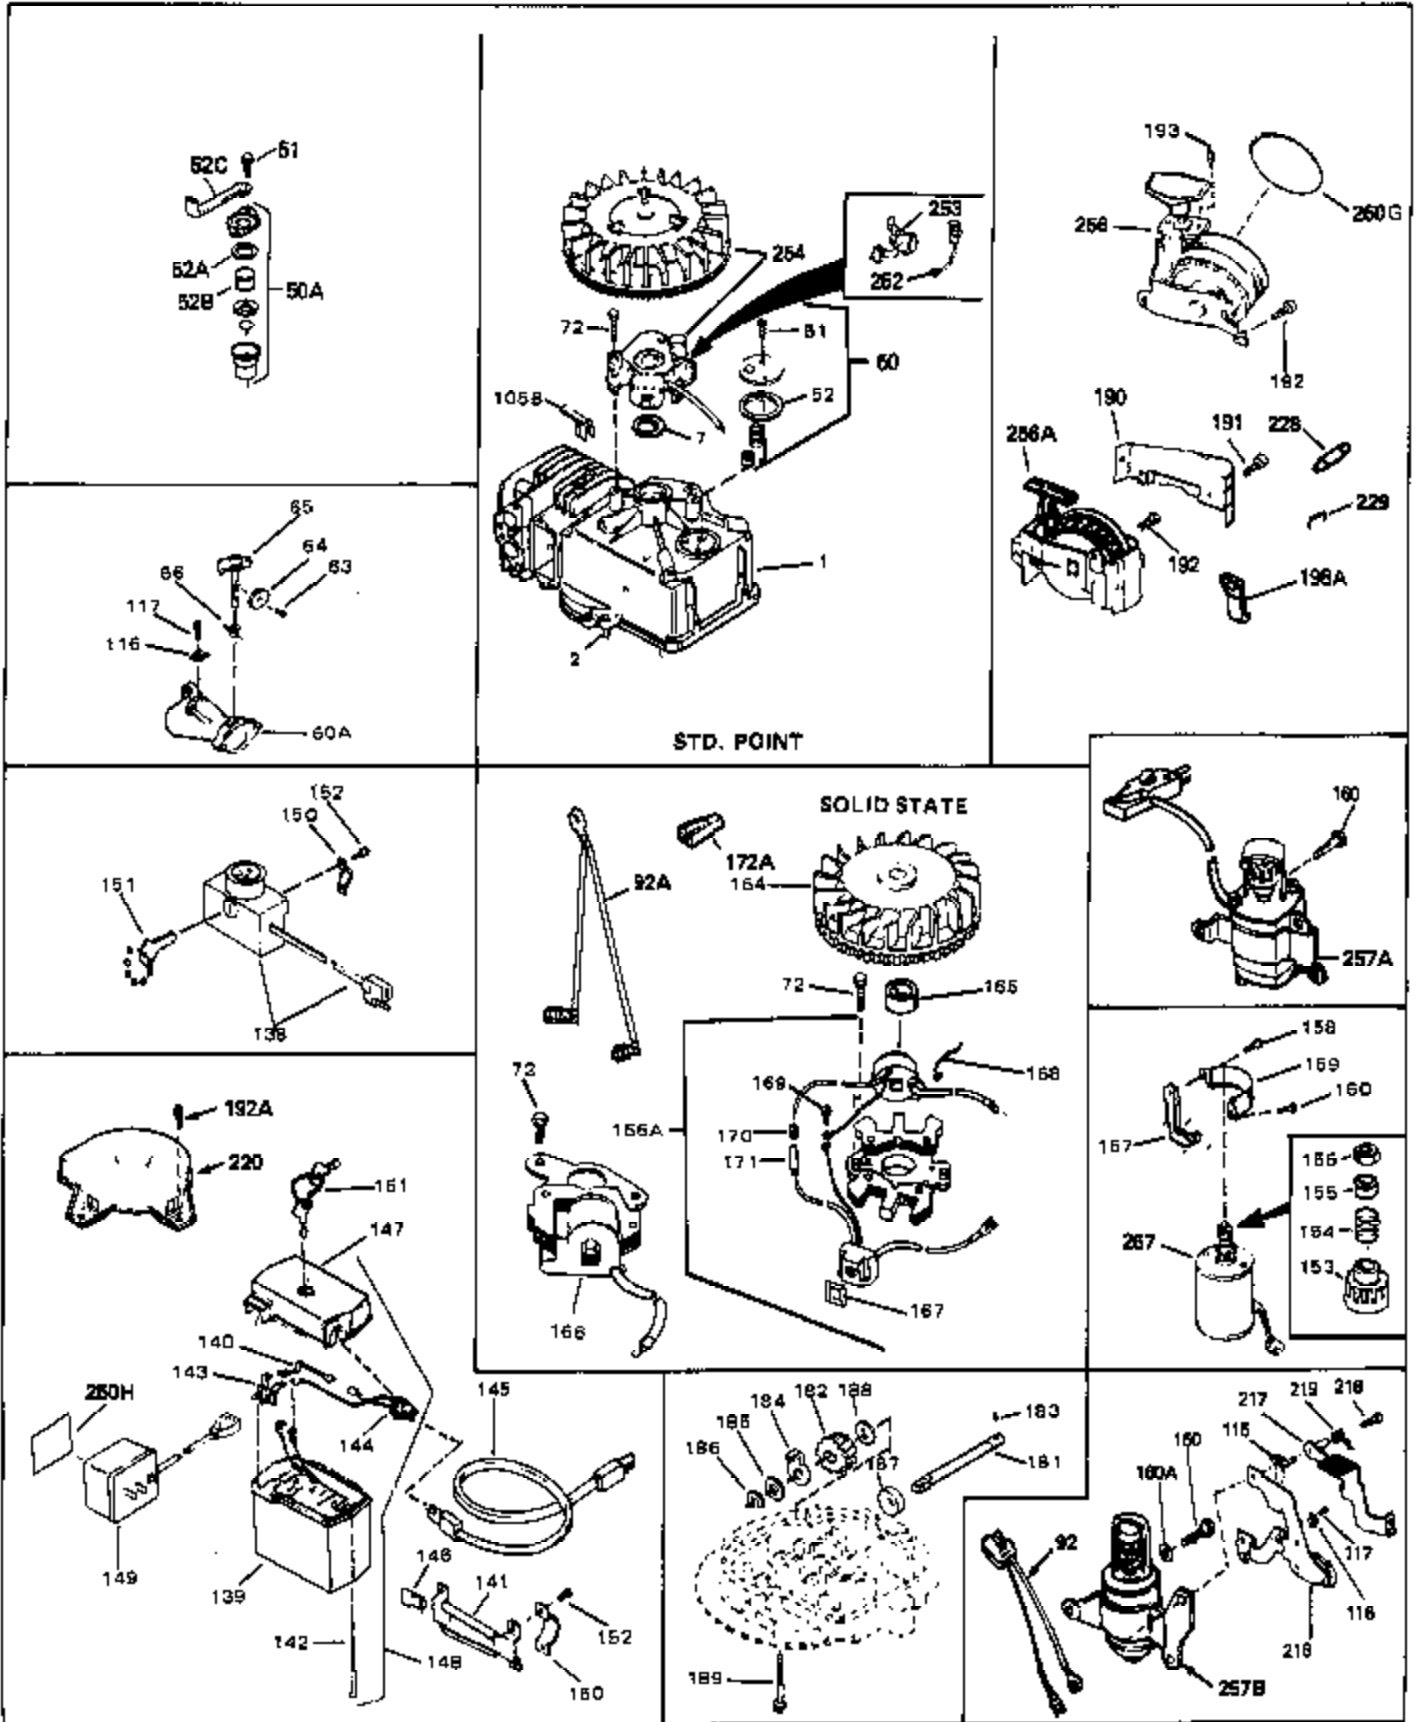

Ref #	Part Number	Qty	Description
52	32760	0	Gasket, Breather
54	33151	0	Link, Governor spring
55	32755	0	Cover, Valve spring box
56	27234	0	Gasket, Breather cover
57	30063	0	Screw
59	32649	0	Gasket, Intake
60	31384A	0	Pipe, Intake
61	6201	0	Screw
62	650451	0	Screw
67	26756	0	Gasket, Carburetor
71	29752	0	Nut
75	32972	0	Cleaner, Air
76	33168	0	Clamp, Corbin
99	650831	0	Screw, Hex washer hd. Powerlok thread,
102	34118	0	Cap, Fuel filler (Red Plastic) (Spurt
102	410144B	0	Cap, Fuel filler (White Plastic) (Std.)
103A	31400	0	Line, Fuel (3-3/8" Metal)
103	29774	0	Line, Fuel (Braided 8.25")
103	30705	0	Line, Fuel (Braided 16")
103	34357	0	Line, Fuel (Epichlorohydrin 6-3/4")
104	26460	0	Clamp, Fuel line
115	610973	0	Terminal Assy.
121	792005	0	Screw, Hex hd., 1/4-20 x 2-1/2
125	34282	0	"O" Ring (.612 I.D. x .812 O.D. x .103
126	34207A	0	Tube, Oil filler
127	33590	0	"O" Ring
128	34267	0	Dipstick, Oil (Twist Lock)
129	610118	0	Cover, Spark plug
130	650607	0	Nut, Flywheel
131	650815	0	Washer, Belleville
133	650791	0	Washer, Belleville
192A	0	0	Rivet, Pop (3/16" Dia.)
201	730207	0	Magneto-to-Solid State Conversion Kit
251	631021	0	Inlet Needle, Seat & Clip Assy.
255	631840	0	Carburetor
258	33238C	0	Gasket Set

Ref #	Part Number	Qty	Description
1	33404A	0	Cylinder Assy. (2-5/8" Bore)
2	26727	0	Pin, Dowel
50	34215	0	Breather Assy.
51	30200	0	Screw
52	32760	0	Gasket, Breather
63	650506	0	Screw
64	631036	0	Shutter, Throttle
65	631530	0	Shaft Assy., Throttle
66	631066	0	Spring, Return
72	650489	0	Screw
92A	34231	0	Wire, Ground (One female fitting & one
115	610973	0	Terminal Assy.
192A	0	0	Rivet, Pop (3/16" Dia.)
192	650737	0	Screw, Hex washer hd. taptite, 1/4-20 x 1/2
254	610793	0	Magneto, Tecumseh (w/ring gear)
256	590450A	0	Starter, Side mount rewind