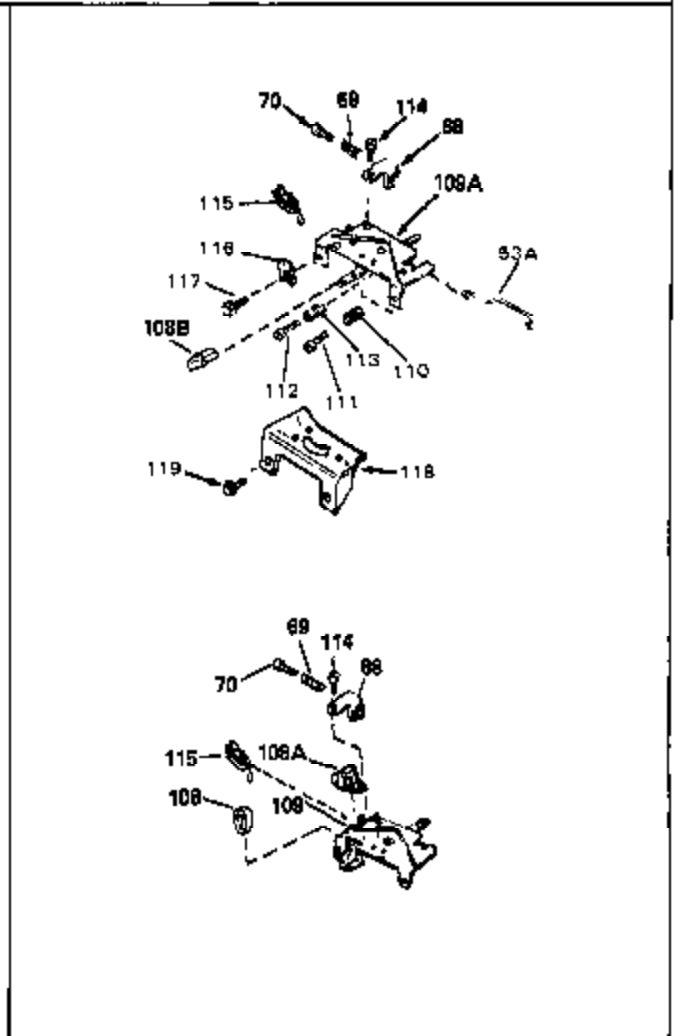

Ref #	Part Number	Qty	Description
53A	33133	0	Link, Throttle
108A	33971	0	Knob, Control
109	33970A	0	Control Assy., Speed
110	33802	0	Spring Compression
111	650777	0	Screw, Slotted fil. hd. mach., 6-32 x 7/16
112	650549	0	Screw
113	31342	0	Spring, Compression
114	30200	0	Screw
115	610973	0	Terminal Assy.
120B	33556	0	Muffler
122	33753	0	Plate, Lock
239	35435	0	Filter, Pre-Air (Poly)