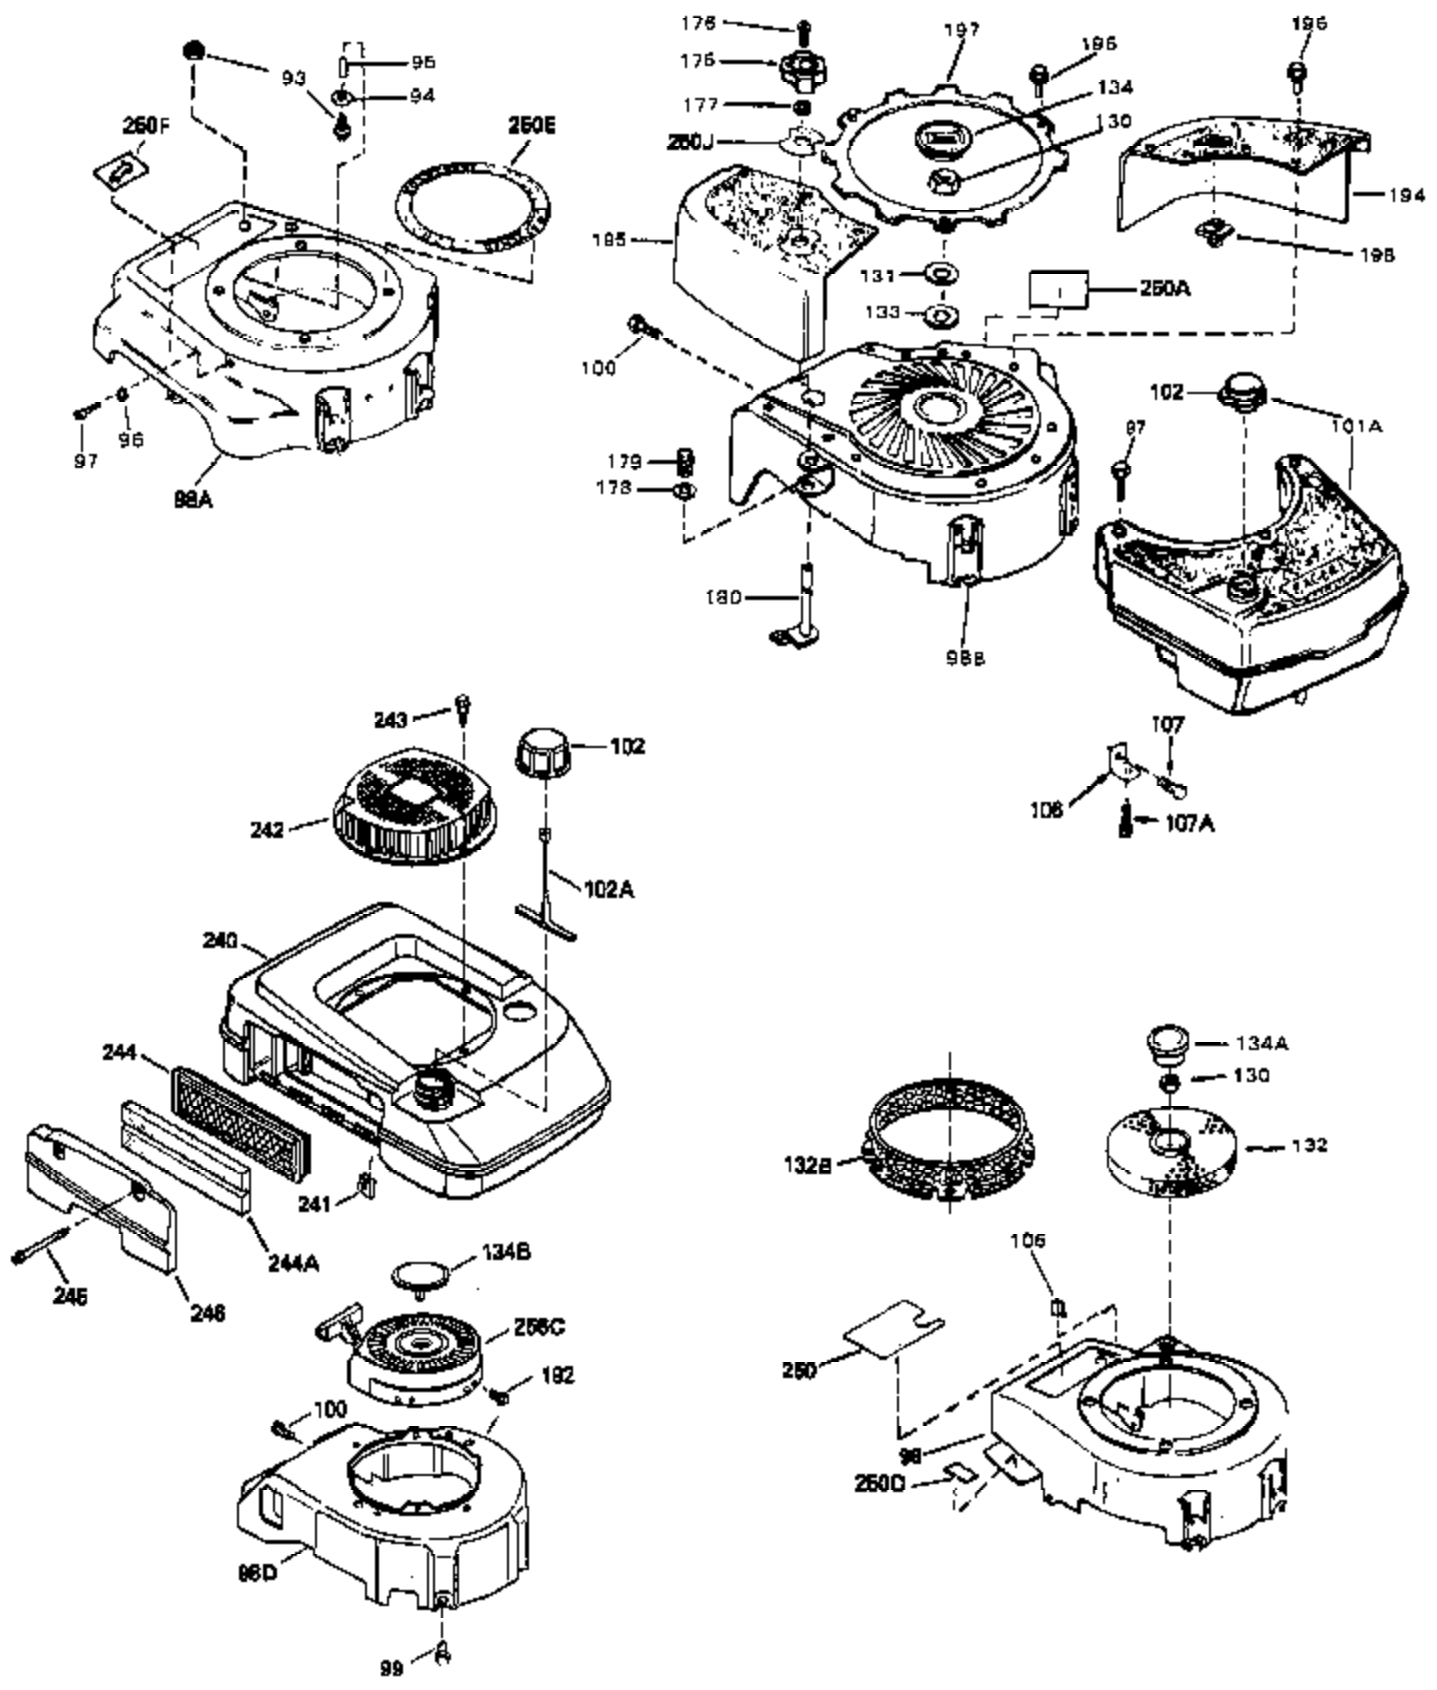

Ref #	Part Number	Qty	Description
1	33404A	0	Cylinder Assy. (2-5/8" Bore)
2	26727	0	Pin, Dowel
7	33876	0	Gasket, Stator
50	34215	0	Breather Assy.
51	30200	0	Screw
52	32760	0	Gasket, Breather
63	650506	0	Screw
64	631036	0	Shutter, Throttle
65	631530	0	Shaft Assy., Throttle
66	631066	0	Spring, Return
72	650489	0	Screw
92A	34231	0	Wire, Ground (One female fitting & one
115	610973	0	Terminal Assy.
190	34239	0	Guard, Starter
191	34309	0	Stud
192A	0	0	Rivet, Pop (3/16" Dia.)
192	650802	0	Screw, Hex washer hd. taptite, 1/4-20 x 5/8
254	610793A	0	Magneto, Tecumseh (w/ring gear)
256A	590531	0	Starter, Side mount rewind