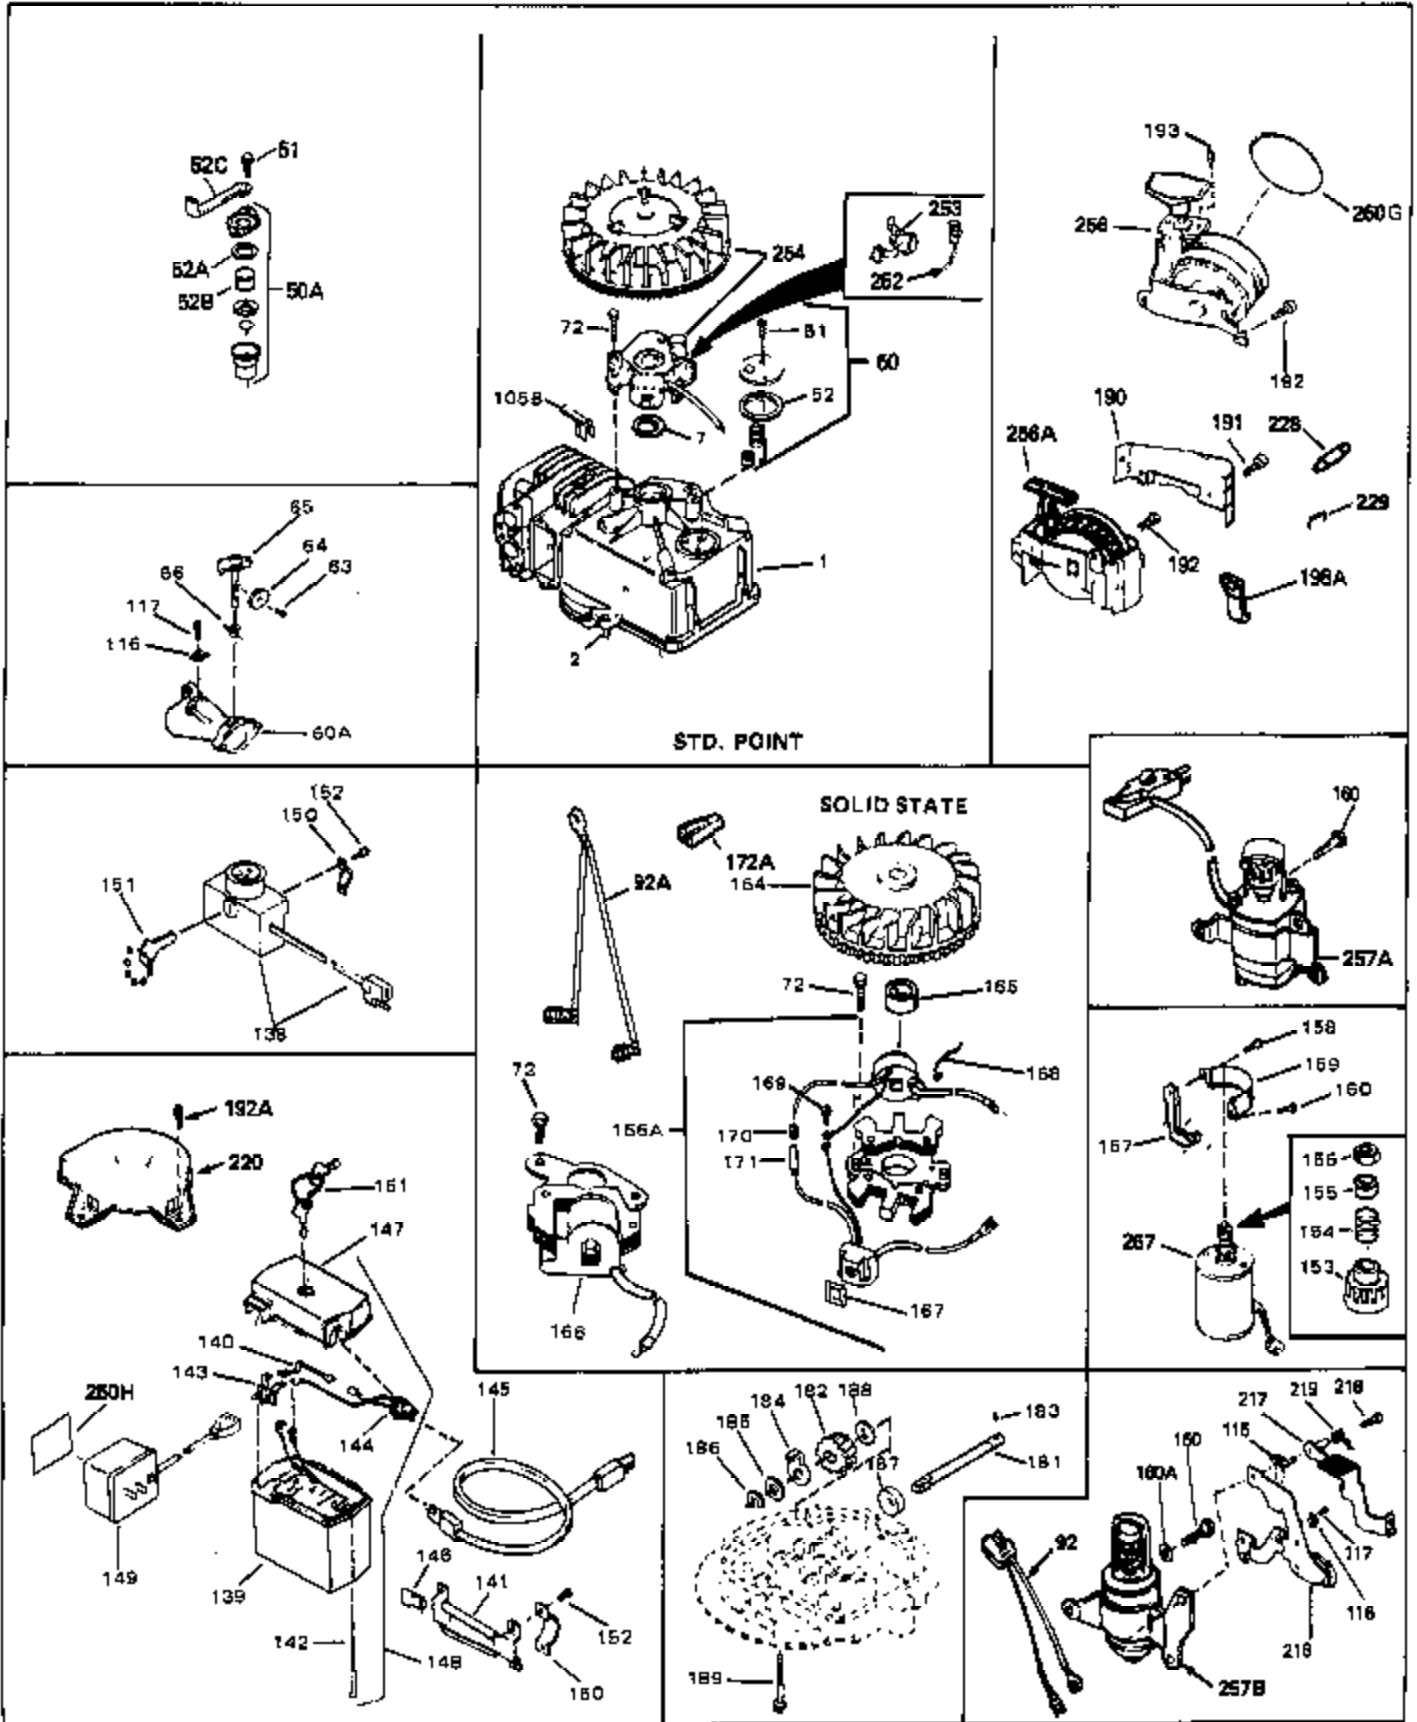

Ref #	Part Number	Qty	Description
1	33404A	0	Cylinder Assy. (2-5/8" Bore)
2	26727	0	Pin, Dowel
7	33876	0	Gasket, Stator
50	34215	0	Breather Assy.
51	30200	0	Screw
52	32760	0	Gasket, Breather
63	650506	0	Screw
64	631036	0	Shutter, Throttle
65	631530	0	Shaft Assy., Throttle
66	631066	0	Spring, Return
72	650489	0	Screw
92A	34231	0	Wire, Ground (One female fitting & one
115	610973	0	Terminal Assy.
190	34239	0	Guard, Starter
191	34309	0	Stud
192A	0	0	Rivet, Pop (3/16" Dia.)
192	650802	0	Screw, Hex washer hd. taptite, 1/4-20 x 5/8
254	610793A	0	Magneto, Tecumseh (w/ring gear)
256A	590531	0	Starter, Side mount rewind