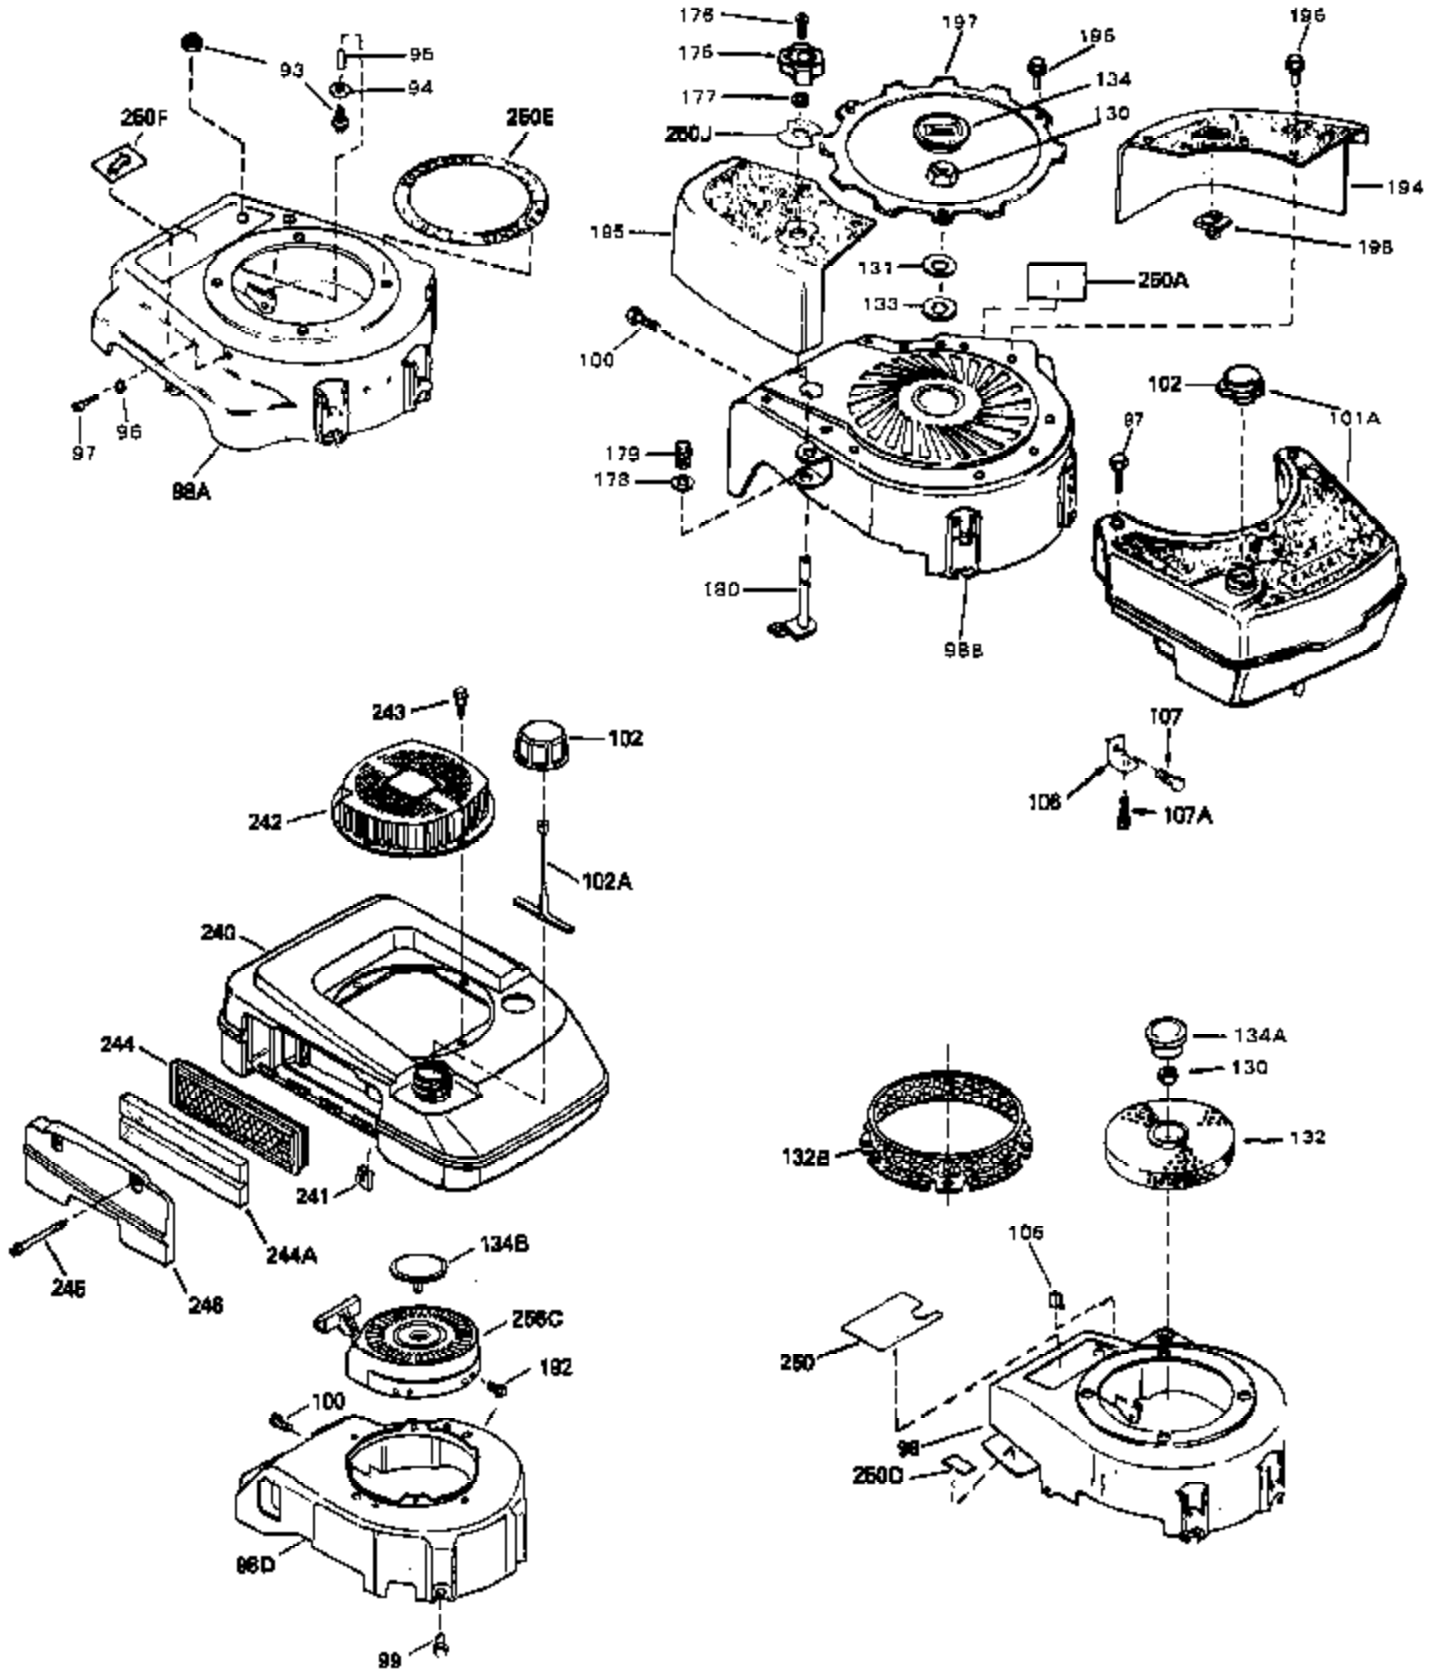

Ref #	Part Number	Qty	Description
52	32760	0	Gasket, Breather
54	32653	0	Link, Governor spring
55	32755	0	Cover, Valve spring box
56	27234	0	Gasket, Breather cover
57	30063	0	Screw
59	32649	0	Gasket, Intake
60	31384A	0	Pipe, Intake
61	6201	0	Screw
62	650451	0	Screw
67	26756	0	Gasket, Carburetor
71	29752	0	Nut
75	32972	0	Cleaner, Air
76	33168	0	Clamp, Corbin
99	650831	0	Screw, Hex washer hd. Powerlok thread,
102	34118	0	Cap, Fuel filler (Red Plastic) (Spurt
102	410144B	0	Cap, Fuel filler (White Plastic) (Std.)
103A	31400	0	Line, Fuel (3-3/8" Metal)
103	29774	0	Line, Fuel (Braided 8.25")
103	30705	0	Line, Fuel (Braided 16")
103	34357	0	Line, Fuel (Epichlorohydrin 6-3/4")
104	26460	0	Clamp, Fuel line
115	610973	0	Terminal Assy.
121	792005	0	Screw, Hex hd., 1/4-20 x 2-1/2
125	34282	0	"O" Ring (.612 I.D. x .812 O.D. x .103
126	34207A	0	Tube, Oil filler
127	33590	0	"O" Ring
128	34267	0	Dipstick, Oil (Twist Lock)
129	610118	0	Cover, Spark plug
130	650607	0	Nut, Flywheel
131	650815	0	Washer, Belleville
133	650791	0	Washer, Belleville
192A	0	0	Rivet, Pop (3/16" Dia.)
201	730207	0	Magneto-to-Solid State Conversion Kit
251	631021	0	Inlet Needle, Seat & Clip Assy.
255	631840	0	Carburetor
258	33238C	0	Gasket Set

Ref #	Part Number	Qty	Description
1	33404A	0	Cylinder Assy. (2-5/8" Bore)
2	26727	0	Pin, Dowel
50	34215	0	Breather Assy.
51	30200	0	Screw
52	32760	0	Gasket, Breather
63	650506	0	Screw
64	631036	0	Shutter, Throttle
65	631530	0	Shaft Assy., Throttle
66	631066	0	Spring, Return
72	650489	0	Screw
92A	34231	0	Wire, Ground (One female fitting & one
115	610973	0	Terminal Assy.
192A	0	0	Rivet, Pop (3/16" Dia.)
192	650737	0	Screw, Hex washer hd. taptite, 1/4-20 x 1/2
252	30548B	0	Condenser
253	30547A	0	Contact Assy., Breaker
254	610793	0	Magneto, Tecumseh (w/ring gear)
256	590450A	0	Starter, Side mount rewind