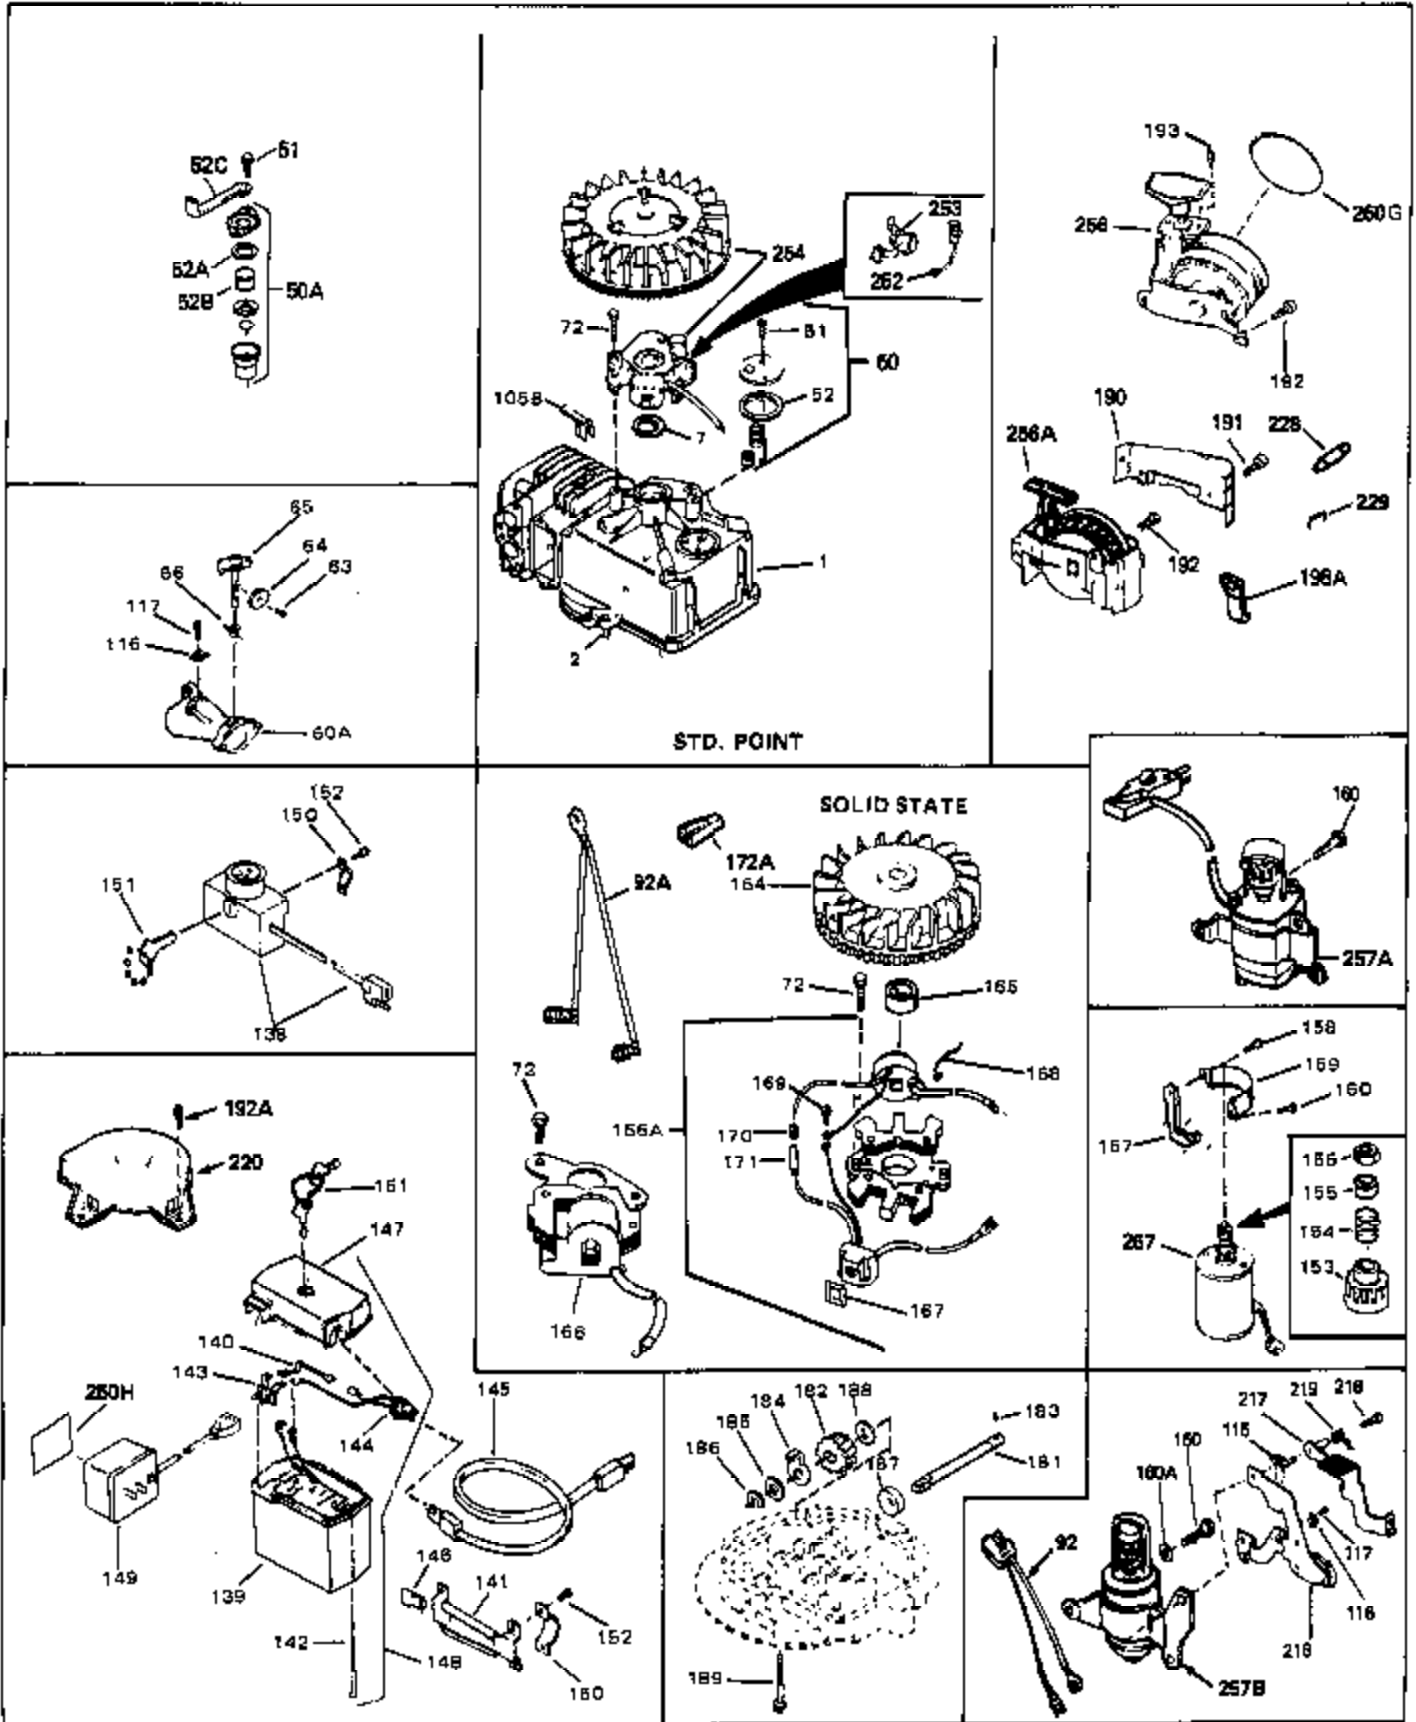

Ref #	Part Number	Qty	Description
52	32760	0	Gasket, Breather
54	32653	0	Link, Governor spring
55	32755	0	Cover, Valve spring box
56	27234	0	Gasket, Breather cover
57	30063	0	Screw
59	32649	0	Gasket, Intake
60	31384A	0	Pipe, Intake
61	6201	0	Screw
62	650451	0	Screw
67	26756	0	Gasket, Carburetor
71	29752	0	Nut
75	32972	0	Cleaner, Air
76	33168	0	Clamp, Corbin
99	650831	0	Screw, Hex washer hd. Powerlok thread,
102	34118	0	Cap, Fuel filler (Red Plastic) (Spurt
102	410144B	0	Cap, Fuel filler (White Plastic) (Std.)
103A	31400	0	Line, Fuel (3-3/8" Metal)
103	29774	0	Line, Fuel (Braided 8.25")
103	30705	0	Line, Fuel (Braided 16")
103	34357	0	Line, Fuel (Epichlorohydrin 6-3/4")
104	26460	0	Clamp, Fuel line
115	610973	0	Terminal Assy.
121	792005	0	Screw, Hex hd., 1/4-20 x 2-1/2
125	34282	0	"O" Ring (.612 I.D. x .812 O.D. x .103
126	34207A	0	Tube, Oil filler
127	33590	0	"O" Ring
128	34267	0	Dipstick, Oil (Twist Lock)
129	610118	0	Cover, Spark plug
130	650607	0	Nut, Flywheel
131	650815	0	Washer, Belleville
133	650791	0	Washer, Belleville
192A	0	0	Rivet, Pop (3/16" Dia.)
201	730207	0	Magneto-to-Solid State Conversion Kit
251	631021	0	Inlet Needle, Seat & Clip Assy.
255	631840	0	Carburetor
258	33238C	0	Gasket Set

Ref #	Part Number	Qty	Description
1	33404A	0	Cylinder Assy. (2-5/8" Bore)
2	26727	0	Pin, Dowel
50	34215	0	Breather Assy.
51	30200	0	Screw
52	32760	0	Gasket, Breather
63	650506	0	Screw
64	631036	0	Shutter, Throttle
65	631530	0	Shaft Assy., Throttle
66	631066	0	Spring, Return
72	650489	0	Screw
92A	34231	0	Wire, Ground (One female fitting & one
115	610973	0	Terminal Assy.
192A	0	0	Rivet, Pop (3/16" Dia.)
192	650737	0	Screw, Hex washer hd. taptite, 1/4-20 x 1/2
252	30548B	0	Condenser
253	30547A	0	Contact Assy., Breaker
254	610793	0	Magneto, Tecumseh (w/ring gear)
256	590450A	0	Starter, Side mount rewind