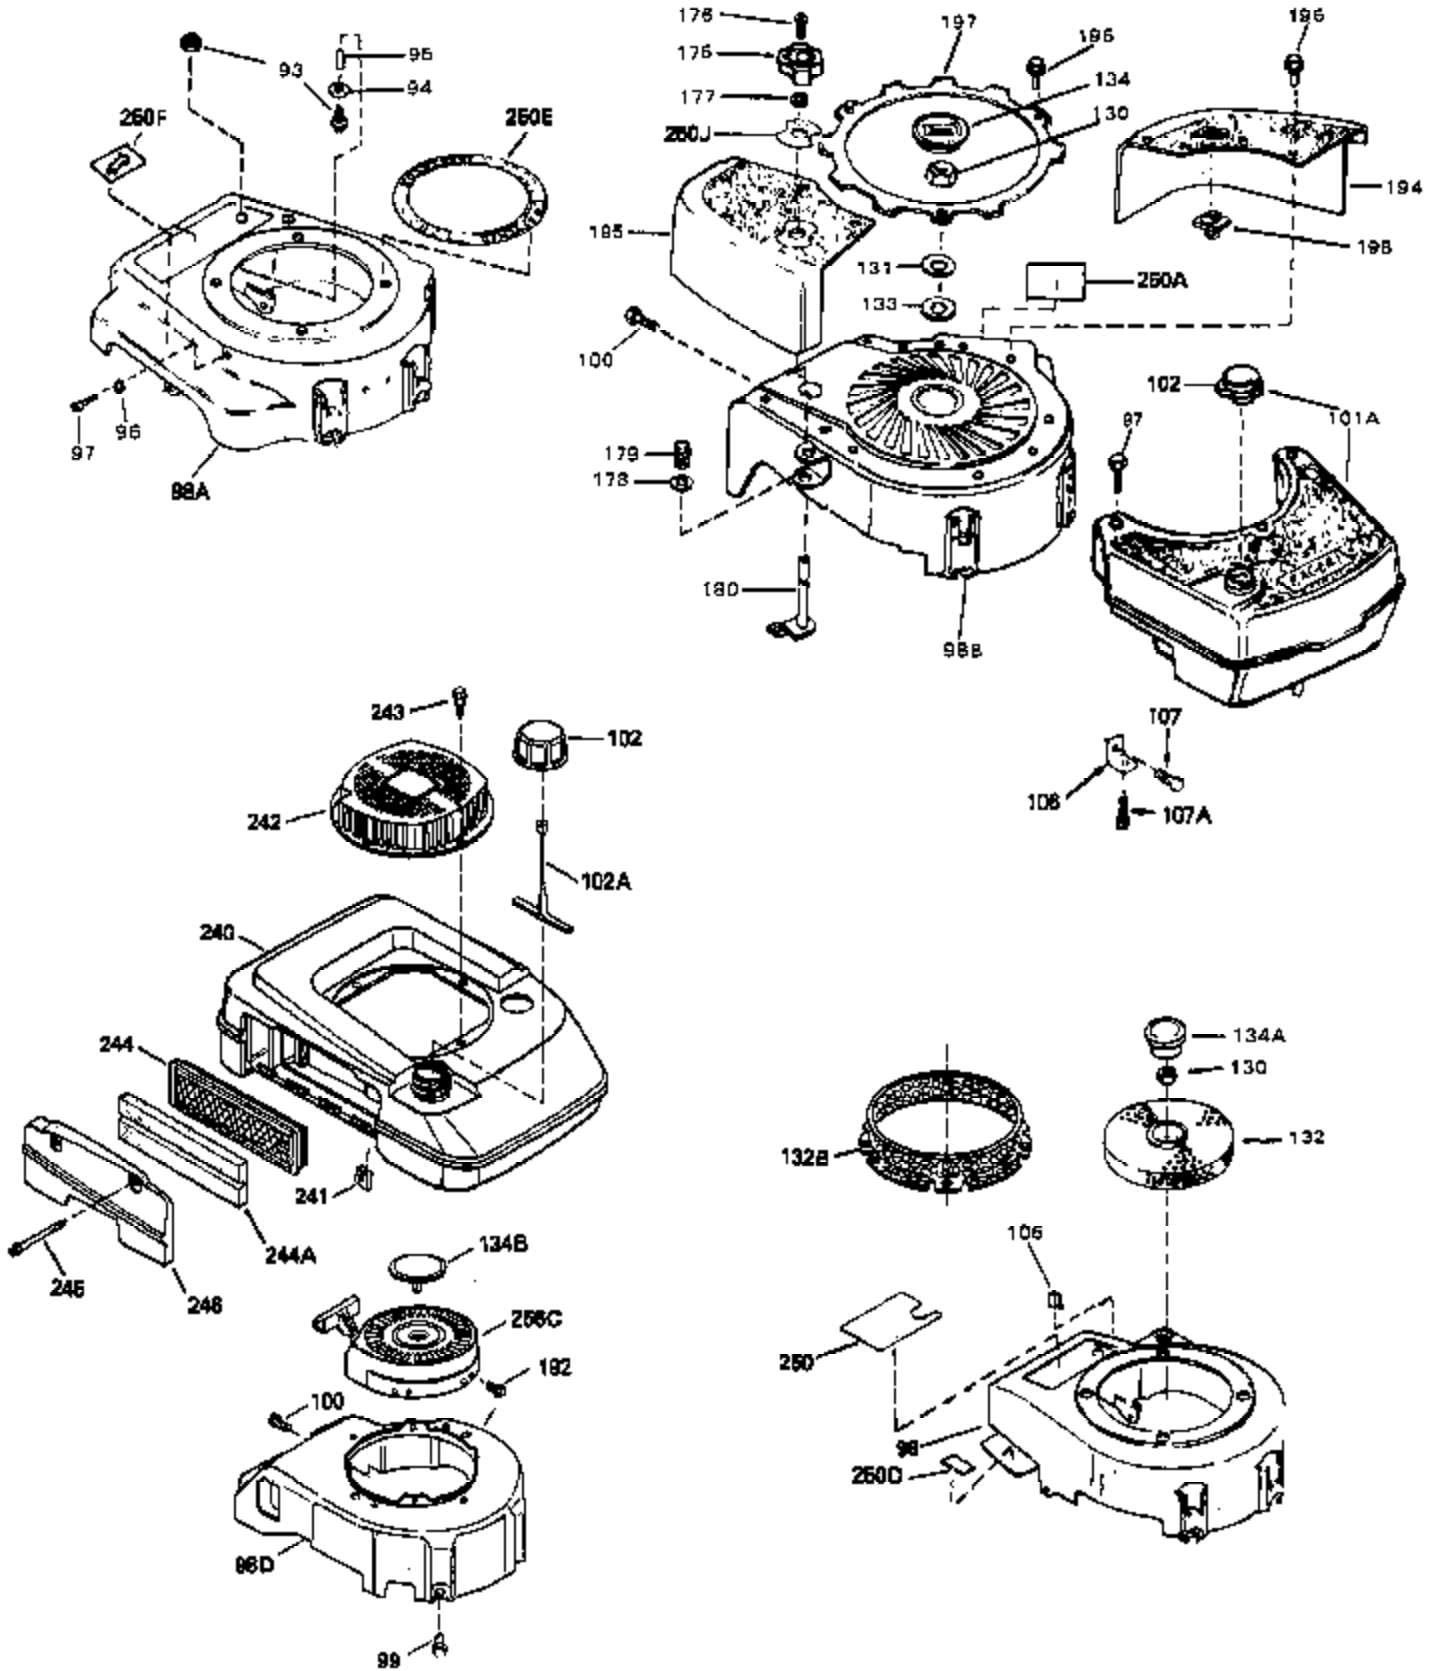

Ref #	Part Number	Qty	Description
1	33404A	0	Cylinder Assy. (2-5/8" Bore)
2	26727	0	Pin, Dowel
50	34215	0	Breather Assy.
51	30200	0	Screw
52	32760	0	Gasket, Breather
63	650506	0	Screw
64	631036	0	Shutter, Throttle
65	631530	0	Shaft Assy., Throttle
66	631066	0	Spring, Return
72	650489	0	Screw
115	610973	0	Terminal Assy.
164	610782B	0	Flywheel (Solid state)
165	34080	0	Spacer, Flywheel key
166A	610893	0	Stator Plate Assy.
167	610738	0	Clip, Coil shield
168	31311	0	Clip, Coil locking
169	32016	0	Screw, Pan hd. self-tap, 8-32 x 1/2
170	610928	0	Connector
171	610929	0	Sleeve, Insulation
181	33774	0	Shaft, P.T.O.
182	33401	0	Gear, Worm
184	31745	0	Washer, Tang
185	31787	0	Washer, Flat
186	31749	0	Ring, Retaining
187	31744	0	Seal, Oil
188	31747	0	Washer, Thrust
189	650492	0	Screw
192A	0	0	Rivet, Pop (3/16" Dia.)
192	650737	0	Screw, Hex washer hd. taptite, 1/4-20 x 1/2
256	590450A	0	Starter, Side mount rewind