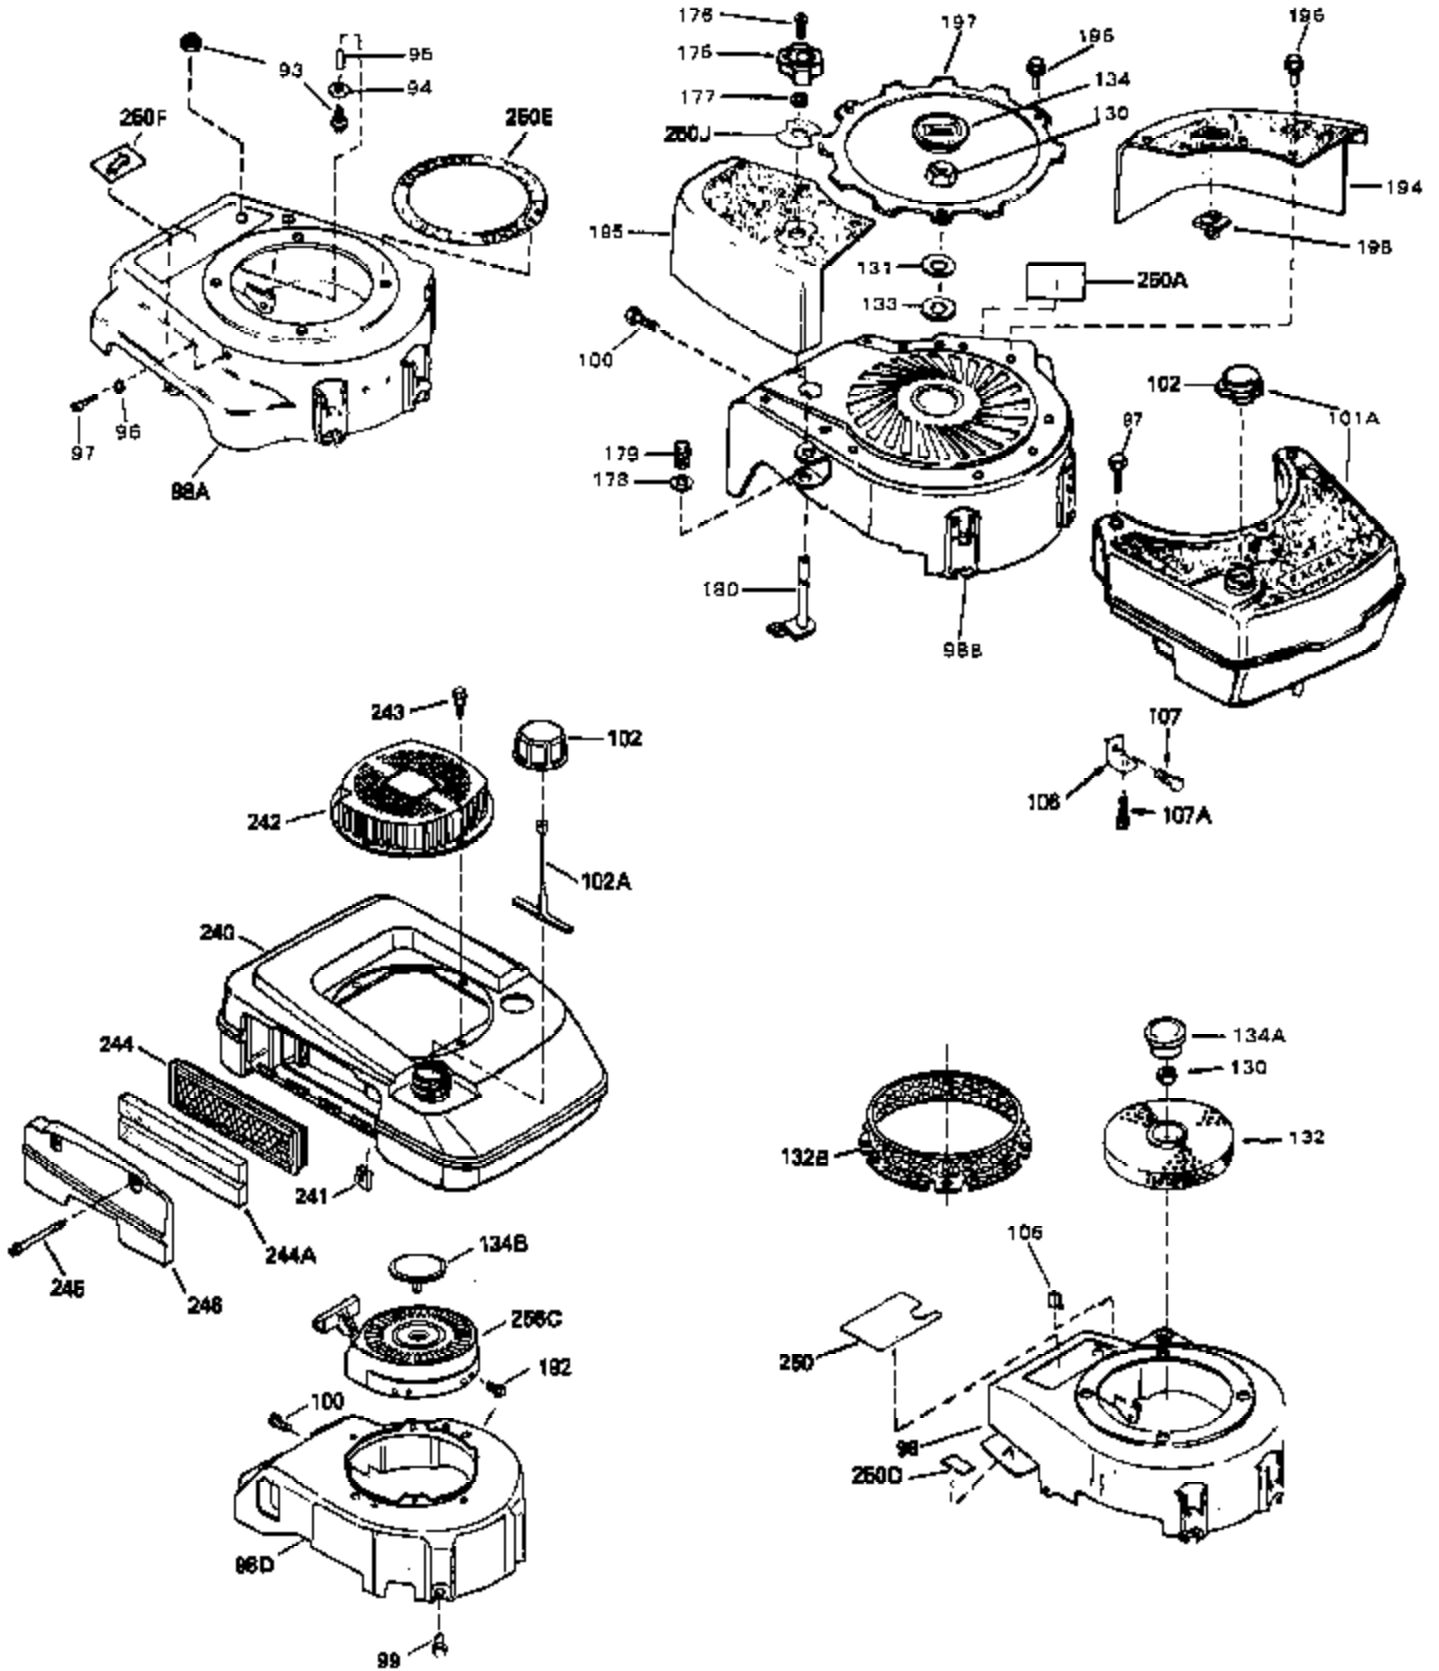

Ref #	Part Number	Qty	Description
1	33404A	0	Cylinder Assy. (2-5/8" Bore)
2	26727	0	Pin, Dowel
50	34215	0	Breather Assy.
51	30200	0	Screw
52	32760	0	Gasket, Breather
63	650506	0	Screw
64	631036	0	Shutter, Throttle
65	631530	0	Shaft Assy., Throttle
66	631066	0	Spring, Return
72	650489	0	Screw
92A	34231	0	Wire, Ground (One female fitting & one
115	610973	0	Terminal Assy.
181	33774	0	Shaft, P.T.O.
182	33401	0	Gear, Worm
184	31745	0	Washer, Tang
185	31787	0	Washer, Flat
186	31749	0	Ring, Retaining
187	31744	0	Seal, Oil
188	31747	0	Washer, Thrust
189	650492	0	Screw
192A	0	0	Rivet, Pop (3/16" Dia.)
192	650737	0	Screw, Hex washer hd. taptite, 1/4-20 x 1/2
193	650639	0	Rivet, Open end
252	30548B	0	Condenser
253	30547A	0	Contact Assy., Breaker
254	610793	0	Magneto, Tecumseh (w/ring gear)
256	590450A	0	Starter, Side mount rewind