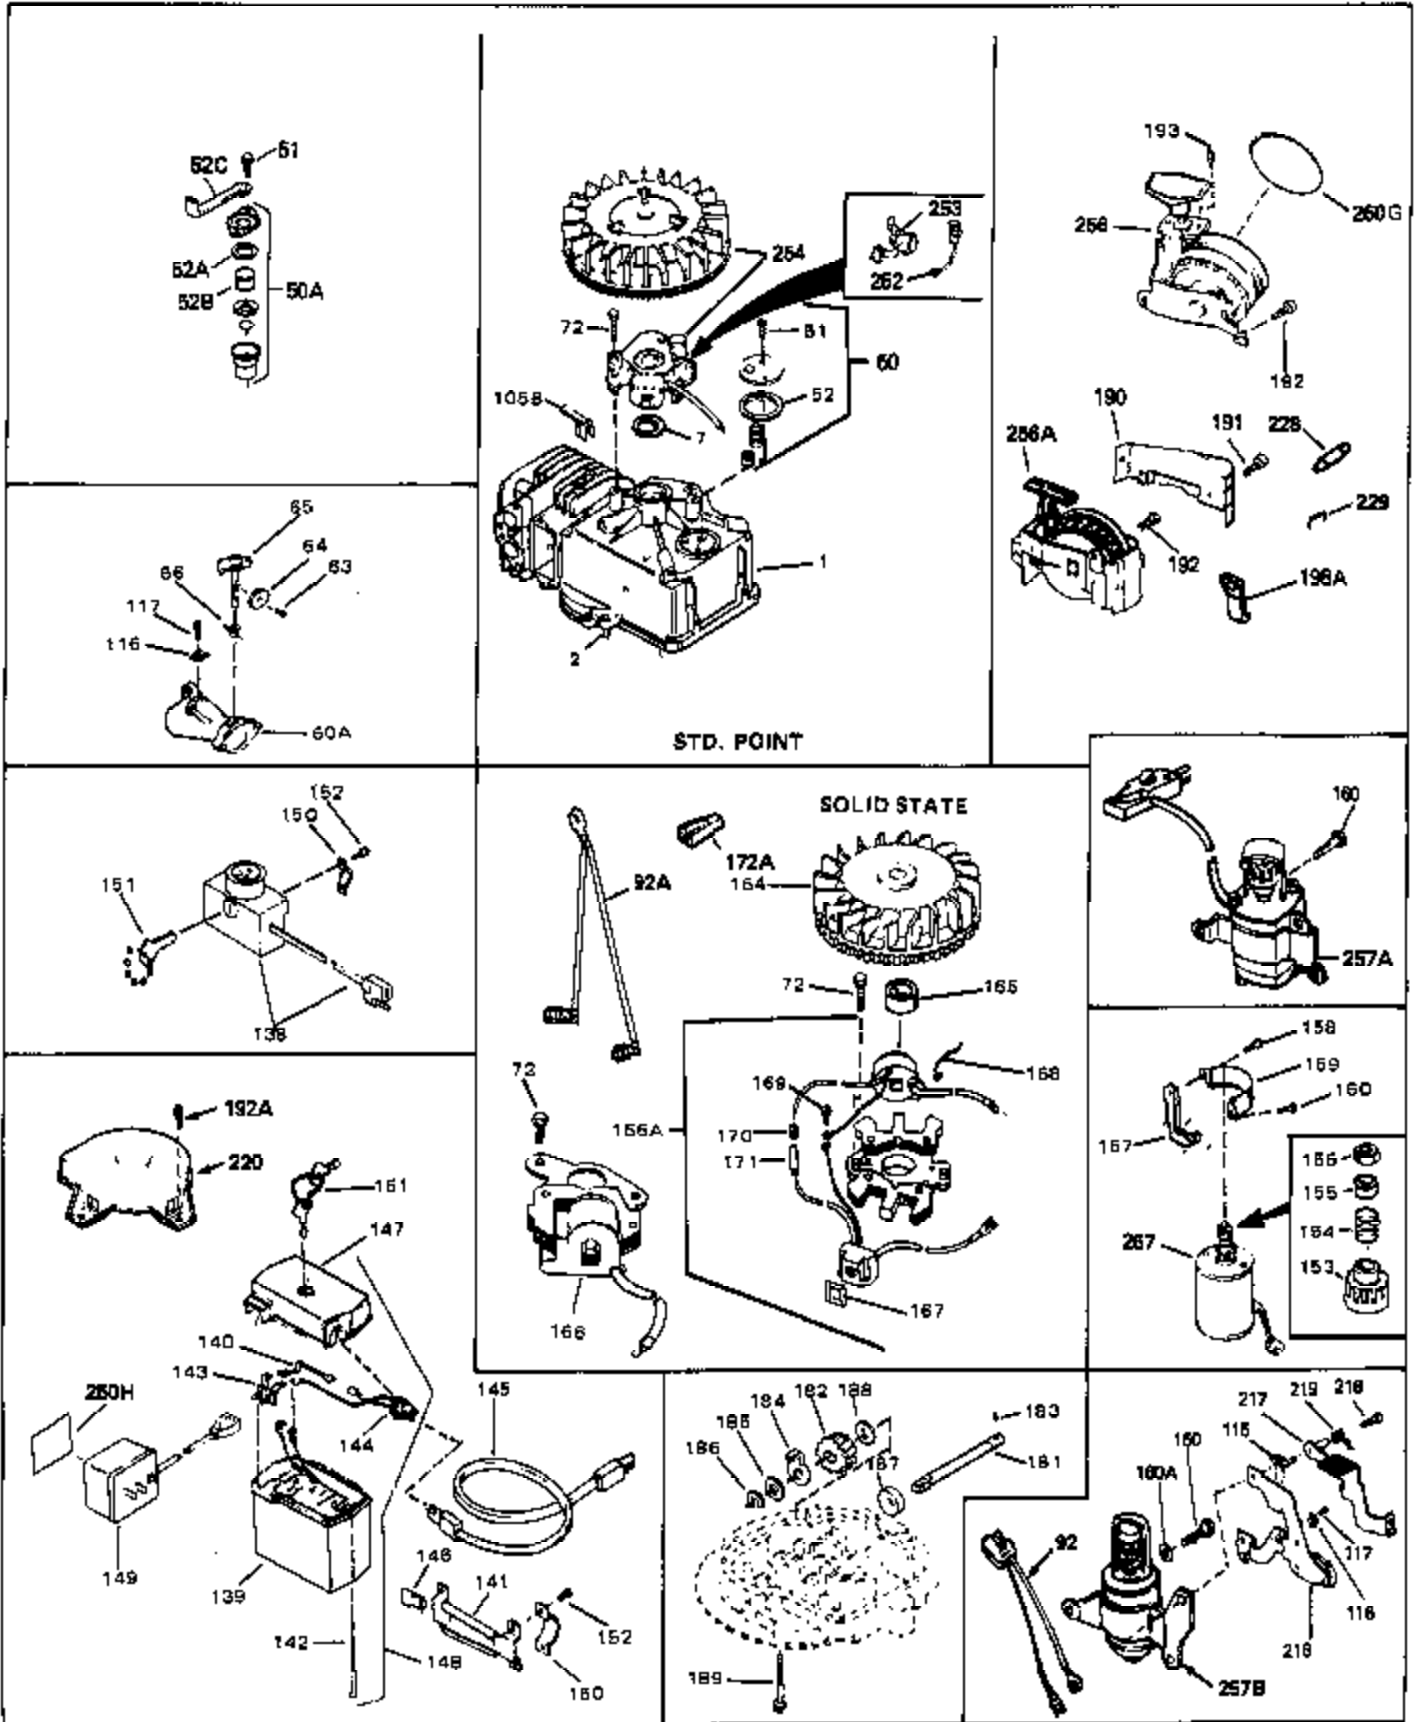

Ref #	Part Number	Qty	Description
1	33404A	0	Cylinder Assy. (2-5/8" Bore)
2	26727	0	Pin, Dowel
50	34215	0	Breather Assy.
51	30200	0	Screw
52	32760	0	Gasket, Breather
63	650506	0	Screw
64	631036	0	Shutter, Throttle
65	631530	0	Shaft Assy., Throttle
66	631066	0	Spring, Return
72	650489	0	Screw
92A	34084	0	Wire, Ground (Male fitting on one end and a
105B	29443	0	Clip, Fuel line
115	610973	0	Terminal Assy.
164	610782B	0	Flywheel (Solid state)
165	34080	0	Spacer, Flywheel key
166A	610893	0	Stator Plate Assy.
167	610738	0	Clip, Coil shield
168	31311	0	Clip, Coil locking
169	32016	0	Screw, Pan hd. self-tap, 8-32 x 1/2
170	610928	0	Connector
171	610929	0	Sleeve, Insulation
181	31748	0	Shaft, P.T.O.
182	31746	0	Gear, Worm
184	31745	0	Washer, Tang
185	31787	0	Washer, Flat
186	31749	0	Ring, Retaining
187	31744	0	Seal, Oil
188	31747	0	Washer, Thrust
189	650492	0	Screw
192A	0	0	Rivet, Pop (3/16" Dia.)
192	650737	0	Screw, Hex washer hd. taptite, 1/4-20 x 1/2
256	590429A	0	Starter, Side mount rewind