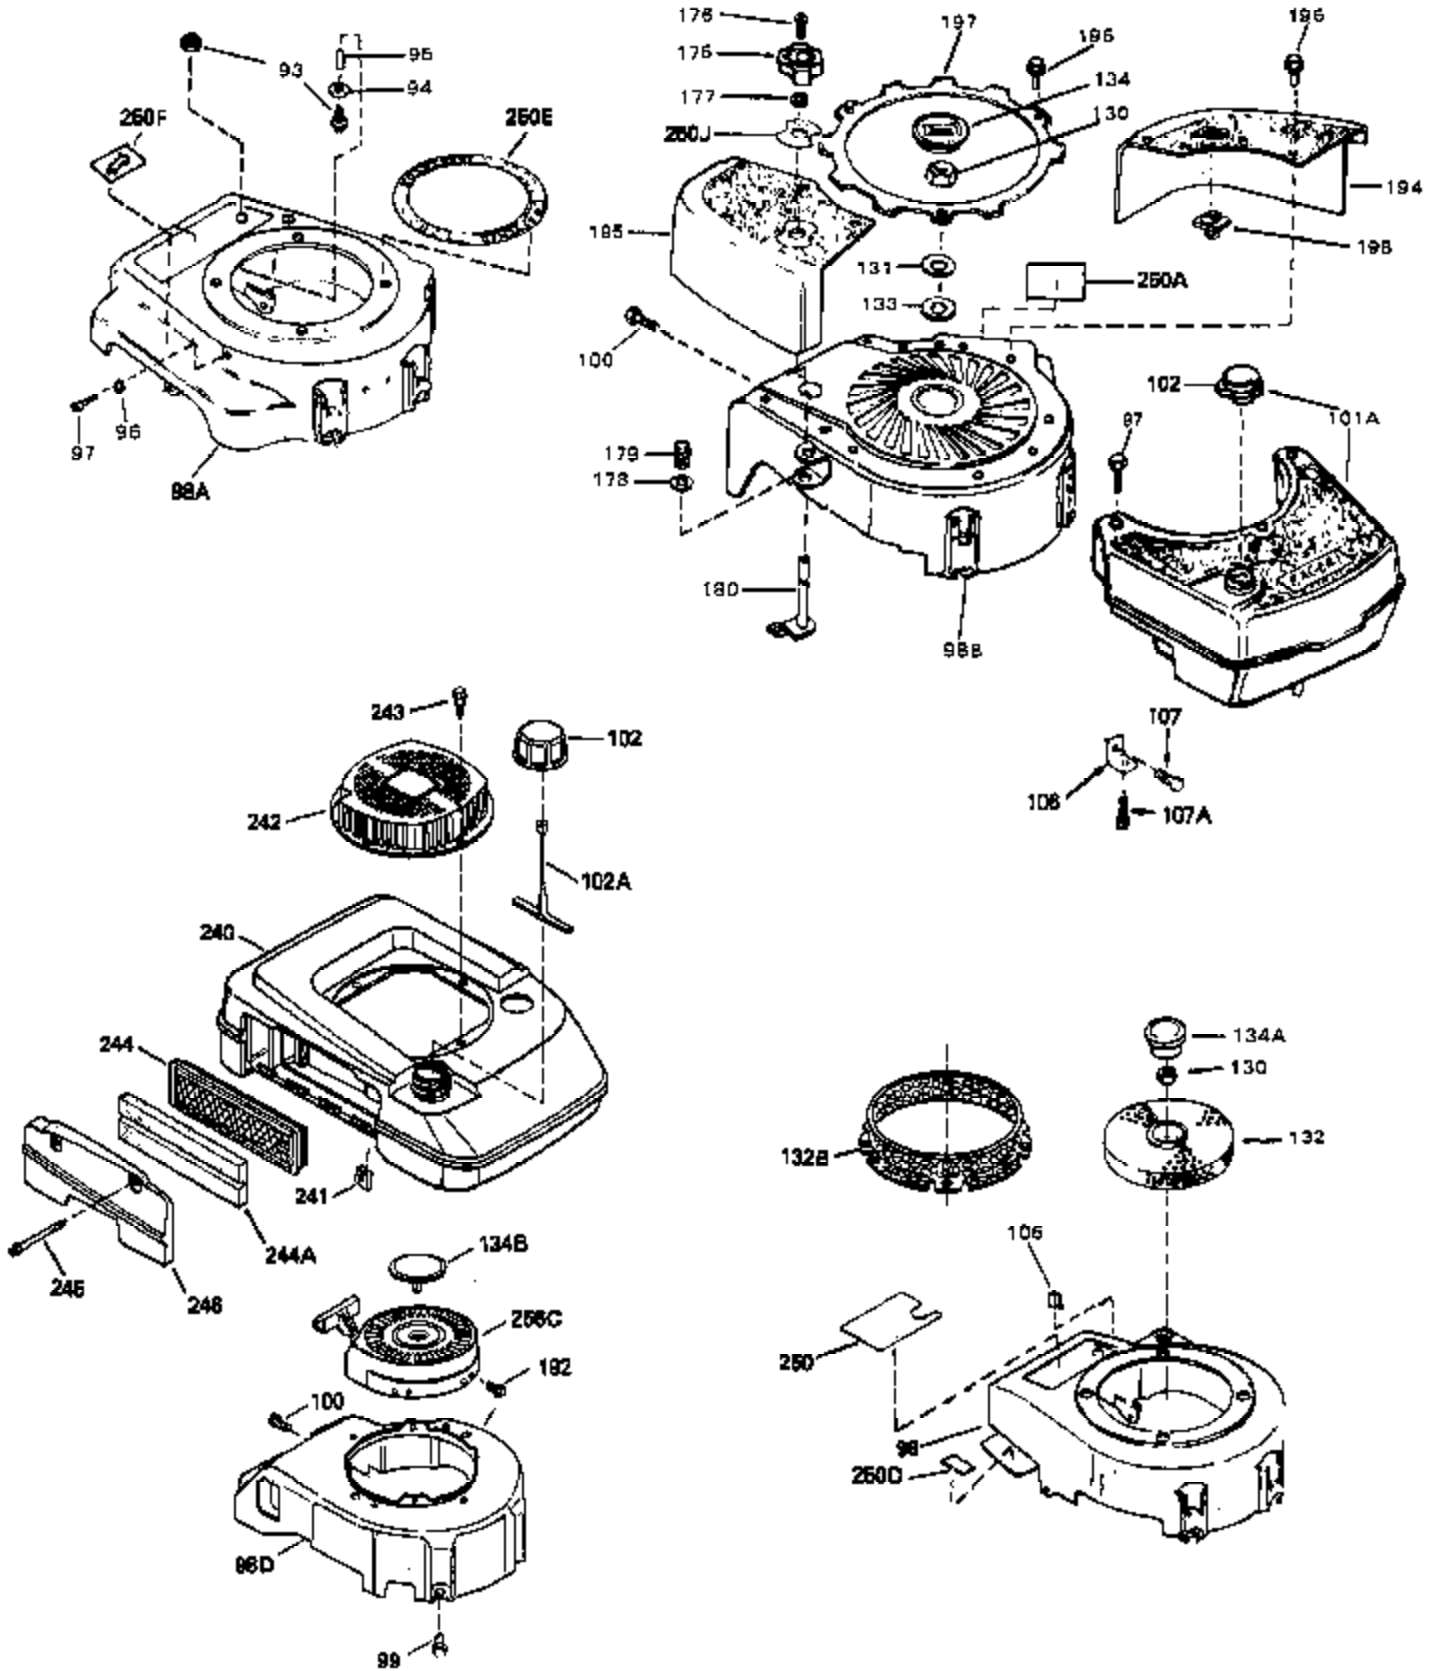

Ref #	Part Number	Qty	Description
1	33404A	0	Cylinder Assy. (2-5/8" Bore)
2	26727	0	Pin, Dowel
50	34215	0	Breather Assy.
51	30200	0	Screw
52	32760	0	Gasket, Breather
63	650506	0	Screw
64	631036	0	Shutter, Throttle
65	631530	0	Shaft Assy., Throttle
66	631066	0	Spring, Return
72	650489	0	Screw
92A	34084	0	Wire, Ground (Male fitting on one end and a
105B	29443	0	Clip, Fuel line
115	610973	0	Terminal Assy.
164	610782B	0	Flywheel (Solid state)
165	34080	0	Spacer, Flywheel key
166A	610893	0	Stator Plate Assy.
167	610738	0	Clip, Coil shield
168	31311	0	Clip, Coil locking
169	32016	0	Screw, Pan hd. self-tap, 8-32 x 1/2
170	610928	0	Connector
171	610929	0	Sleeve, Insulation
181	31748	0	Shaft, P.T.O.
182	31746	0	Gear, Worm
184	31745	0	Washer, Tang
185	31787	0	Washer, Flat
186	31749	0	Ring, Retaining
187	31744	0	Seal, Oil
188	31747	0	Washer, Thrust
189	650492	0	Screw
192A	0	0	Rivet, Pop (3/16" Dia.)
192	650737	0	Screw, Hex washer hd. taptite, 1/4-20 x 1/2
256	590429A	0	Starter, Side mount rewind